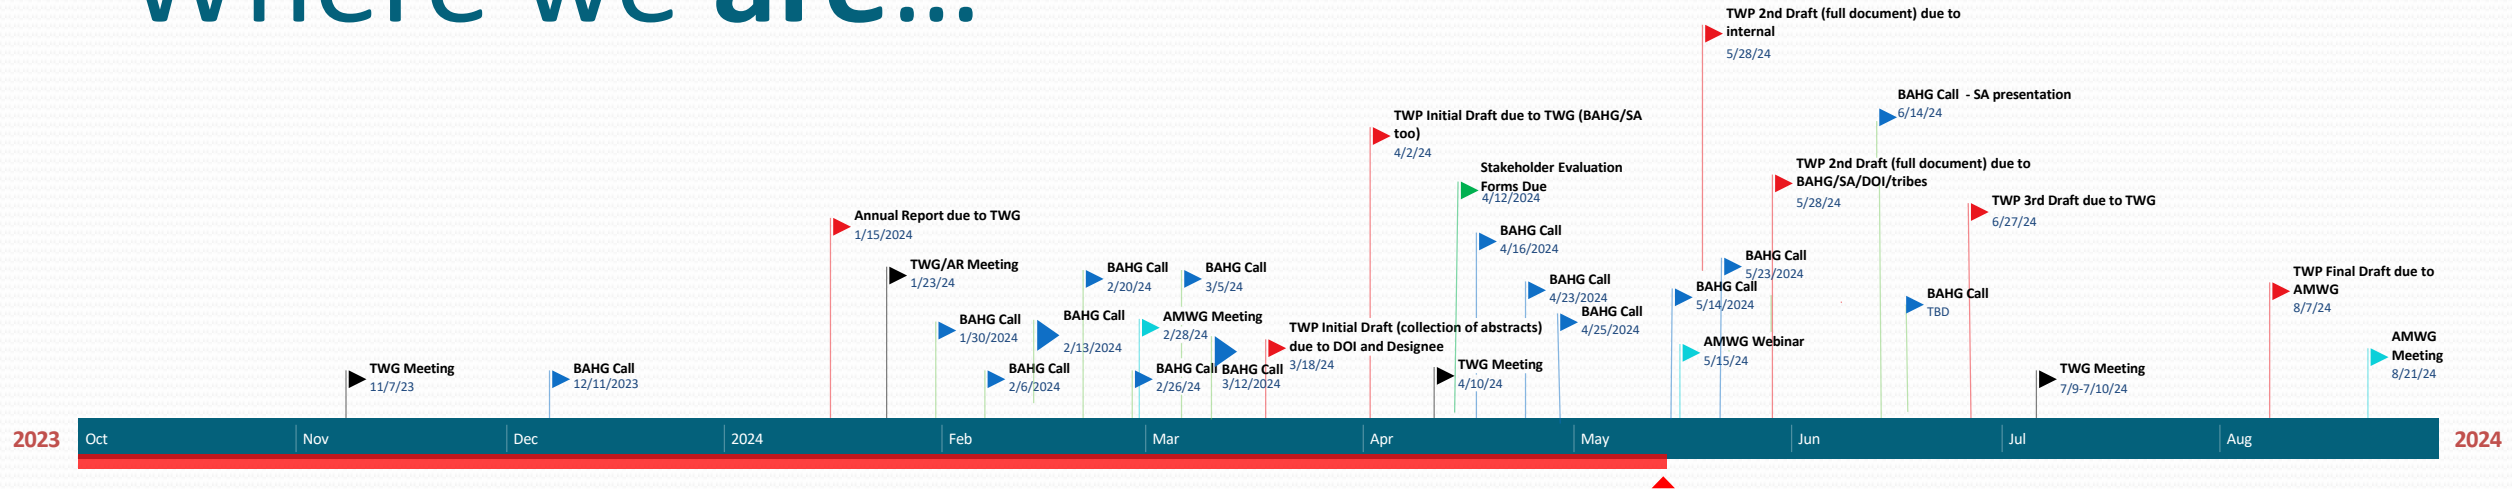

An aerial photograph of a large, dark blue lake nestled in a lush green valley. The surrounding landscape is densely forested with green trees. In the distance, a dam structure is visible, with water cascading over it. The sky is a clear, bright blue. The overall scene is serene and natural.

BAHG Update

May 2024 AMWG Webinar
Erik Skeie, BAHG Chair

Where we were...

Where we are...

The BAHG 2025-2027 TWP Future

- Future BAHG Meetings:

- 5/20 or 5/23 Survey

- KEY DATES: