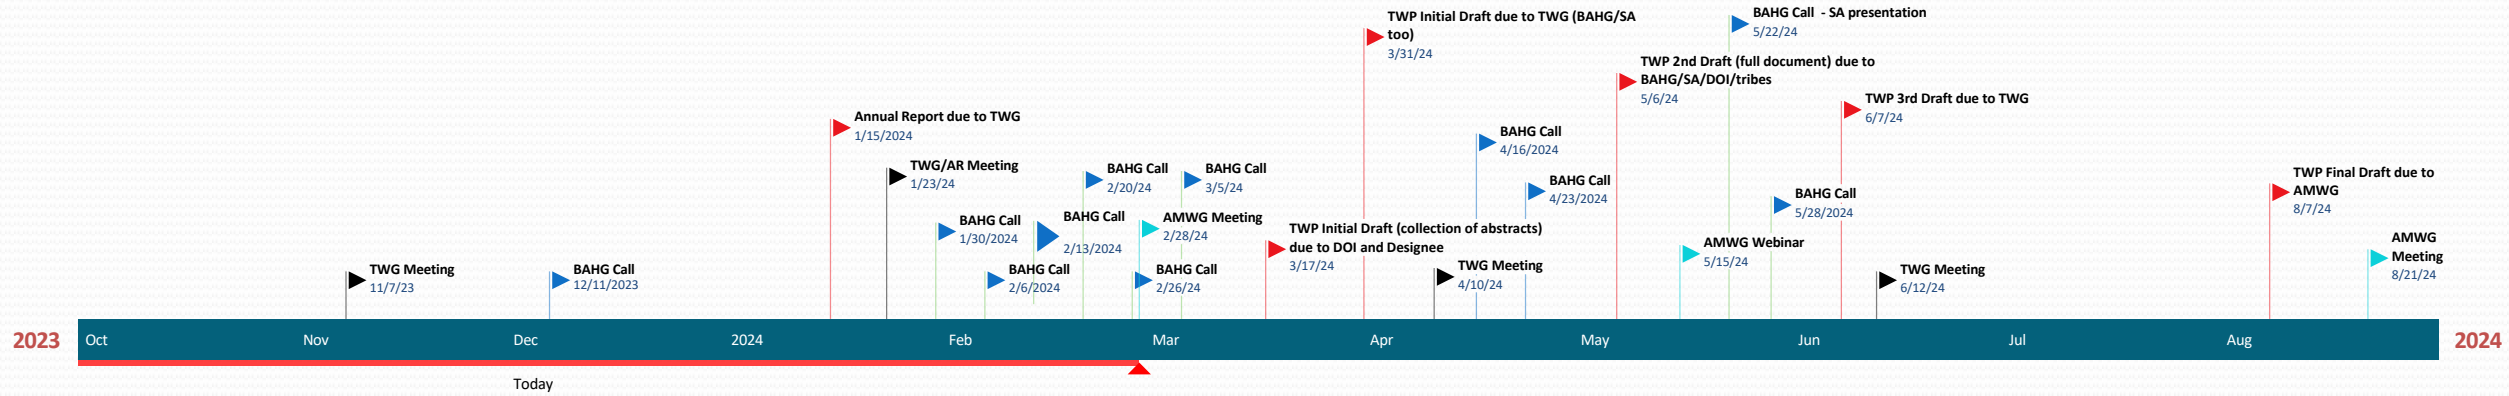

An aerial photograph of a large, dark blue lake nestled in a lush green valley. The surrounding landscape is densely forested with green trees. In the distance, a dam structure is visible, with water cascading over it. The sky is a clear, bright blue. The overall scene is serene and natural.

BAHG Update

May 2024 AMWG Webinar
Erik Skeie, BAHG Chair

Where we were...

Where we are...

The BAHG 2025-2027 TWP Future

- Future BAHG Meetings:

- 5/20 or 5/23 Survey

- KEY DATES: