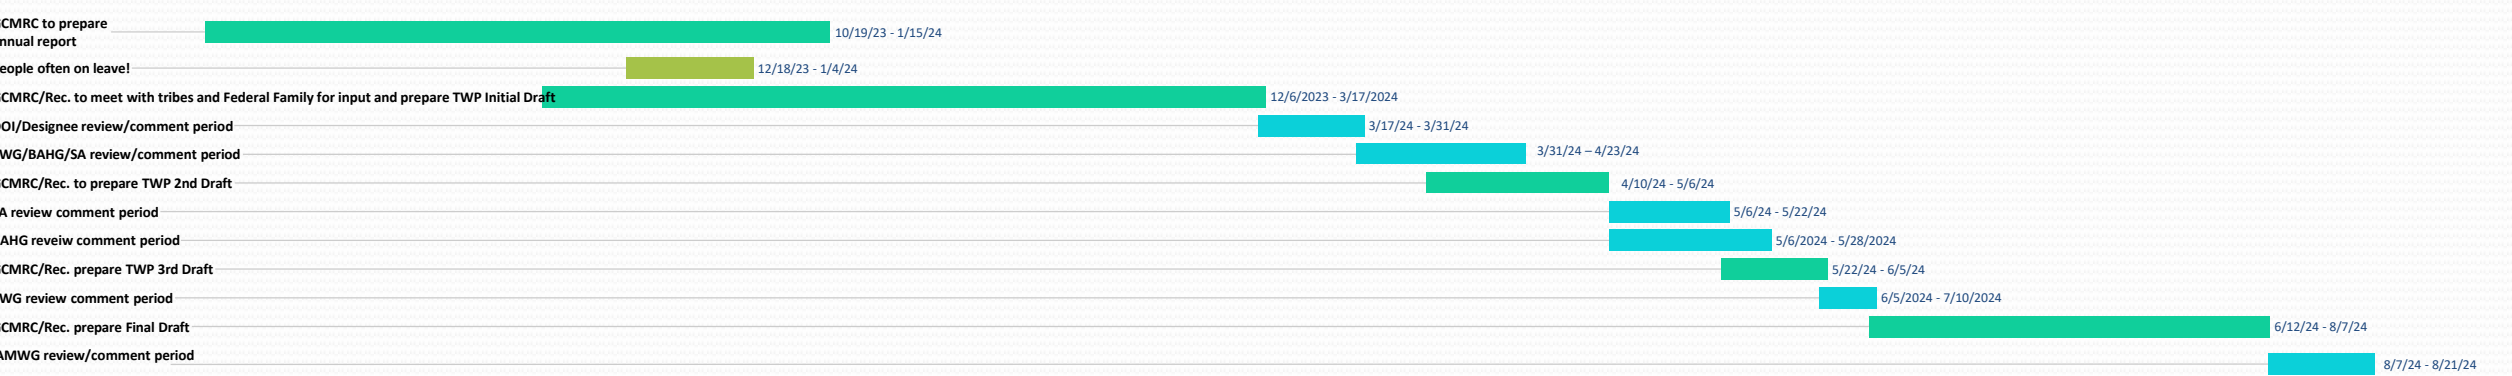

An aerial photograph of a large, dark blue lake nestled in a lush green valley. The surrounding landscape is densely forested with green trees. In the distance, a dam structure is visible, with water cascading over it. The sky is a clear, bright blue. The overall scene is serene and natural.

BAHG Update

May 2024 AMWG Webinar
Erik Skeie, BAHG Chair

Where we were...

Where we are...

The BAHG 2025-2027 TWP Future

- Future BAHG Meetings:

- 5/20 or 5/23 Survey

- KEY DATES: