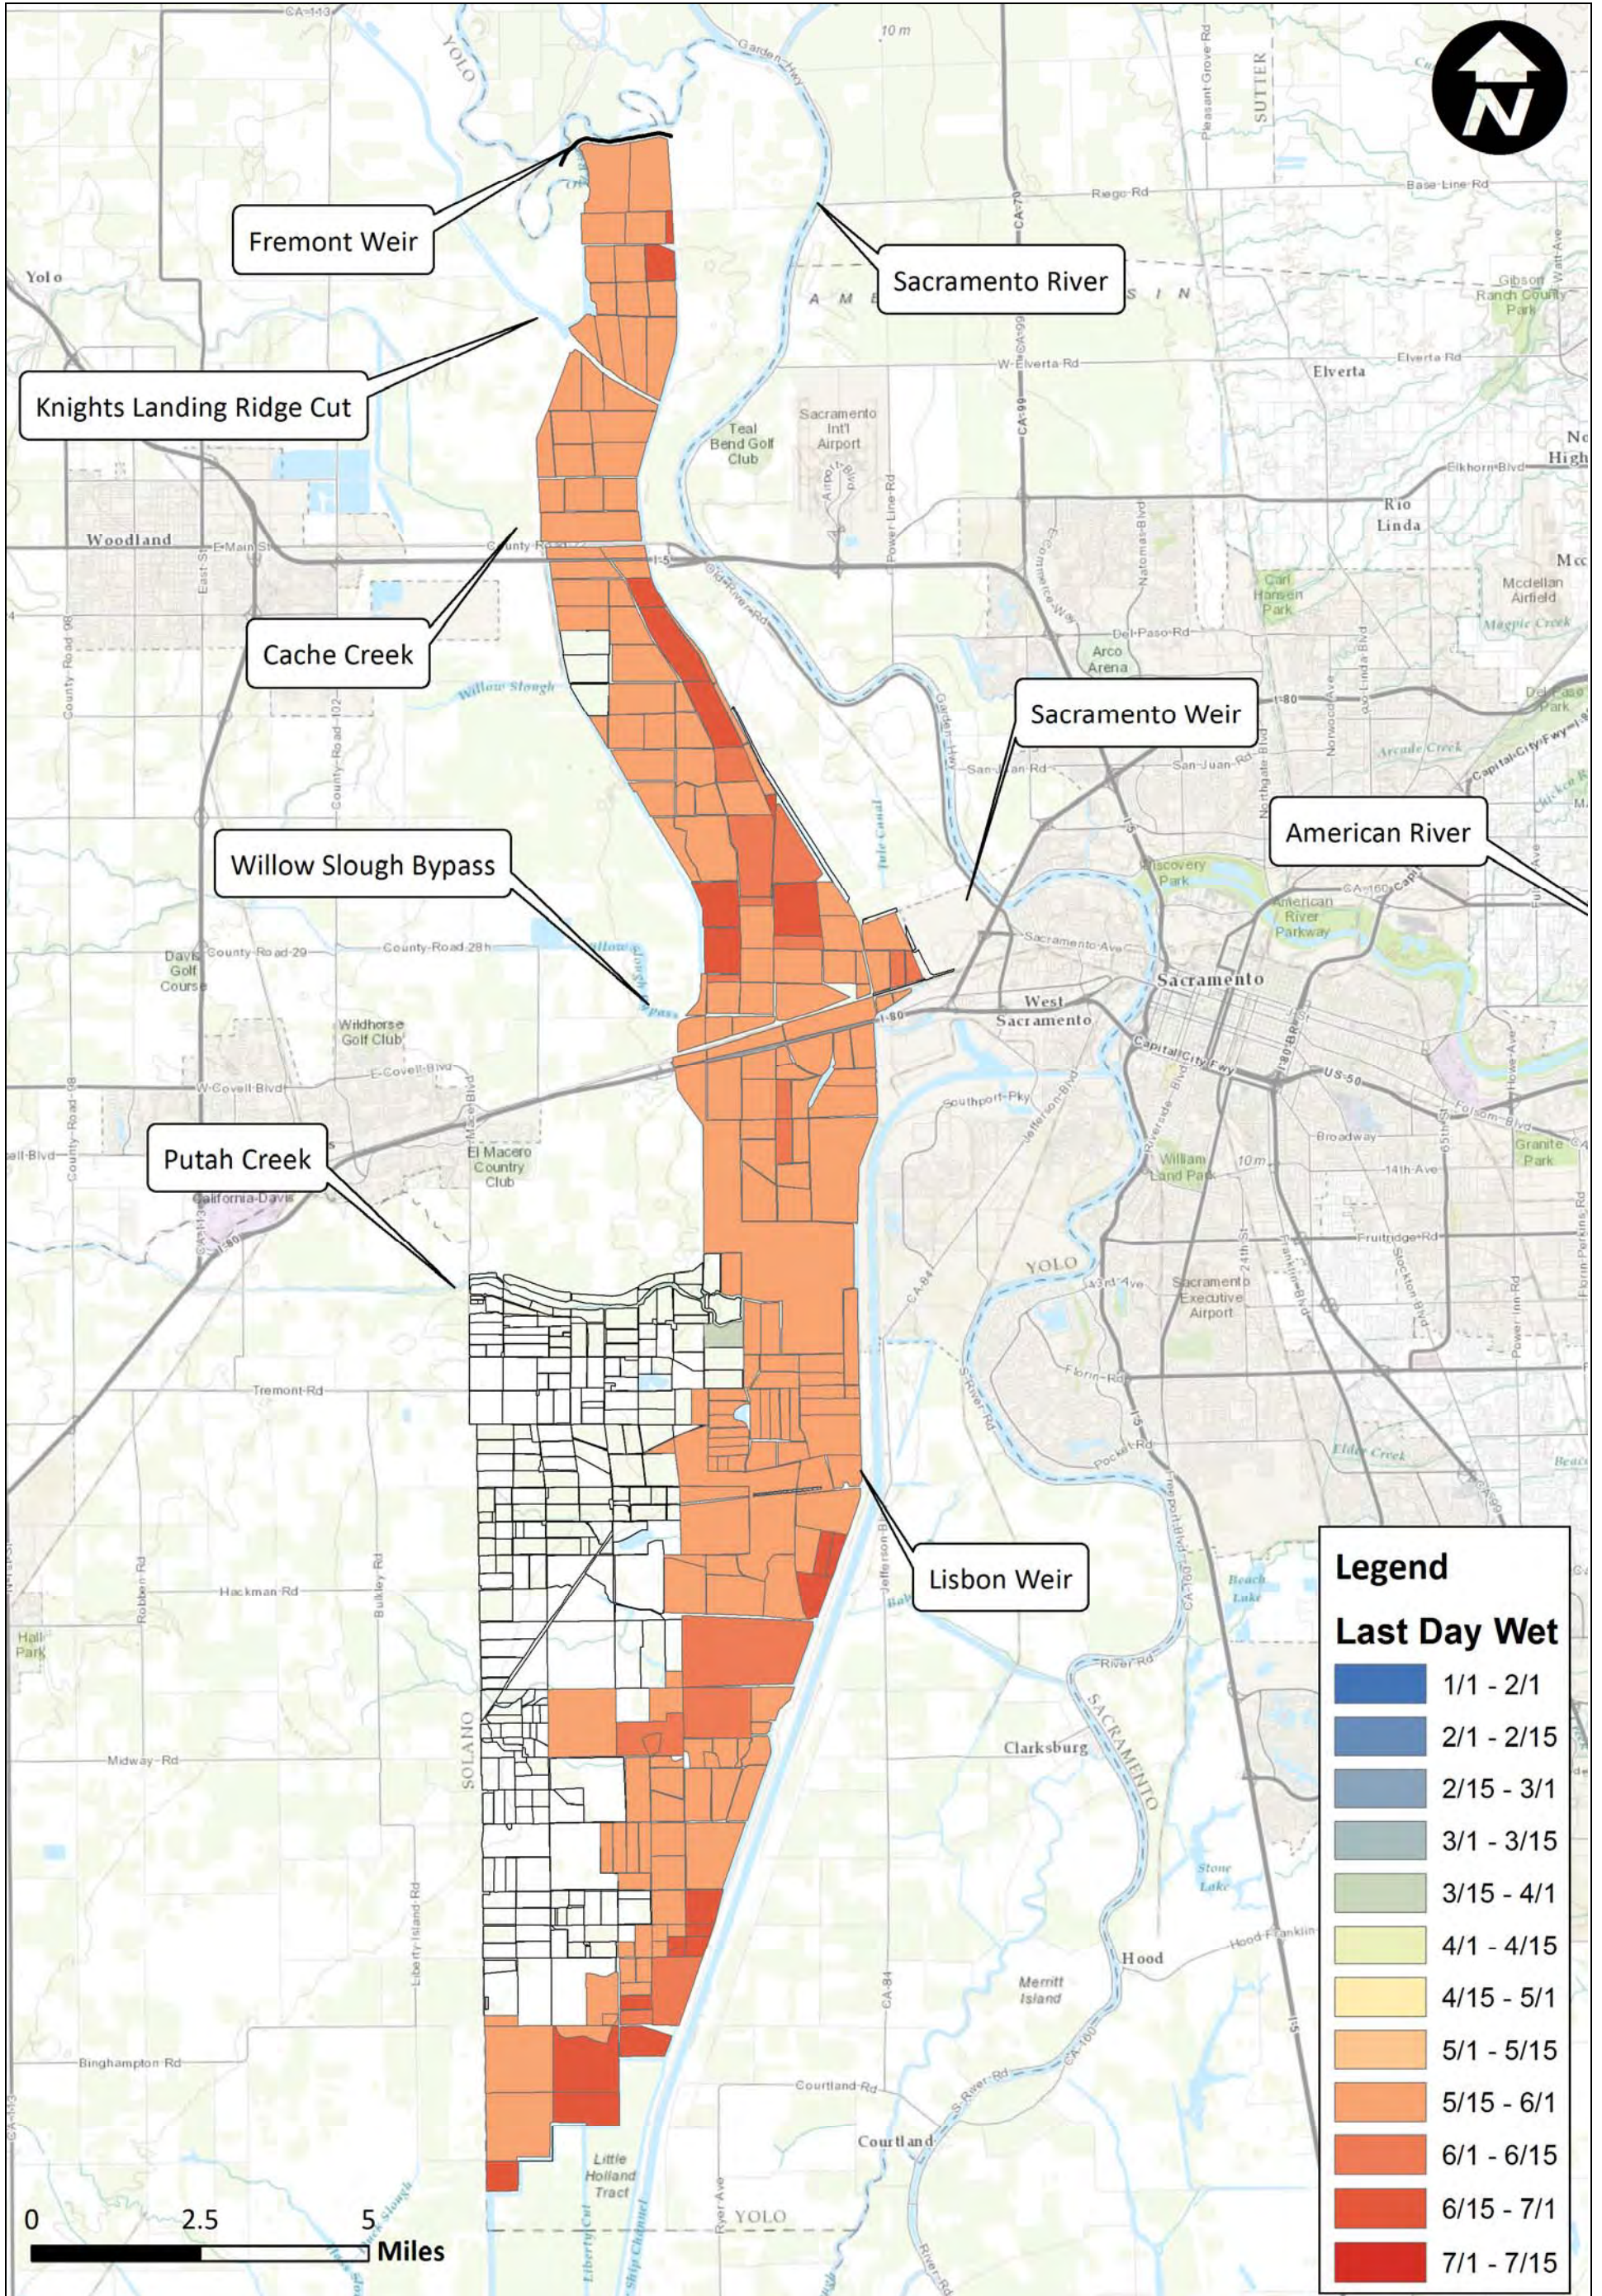

Notes:

Prepared for DWR

Created By: RDJ

Yolo Bypass Salmonid Habitat Restoration and Fish Passage
Last Day Wet Fremont Large Channel 2005
Figure F57