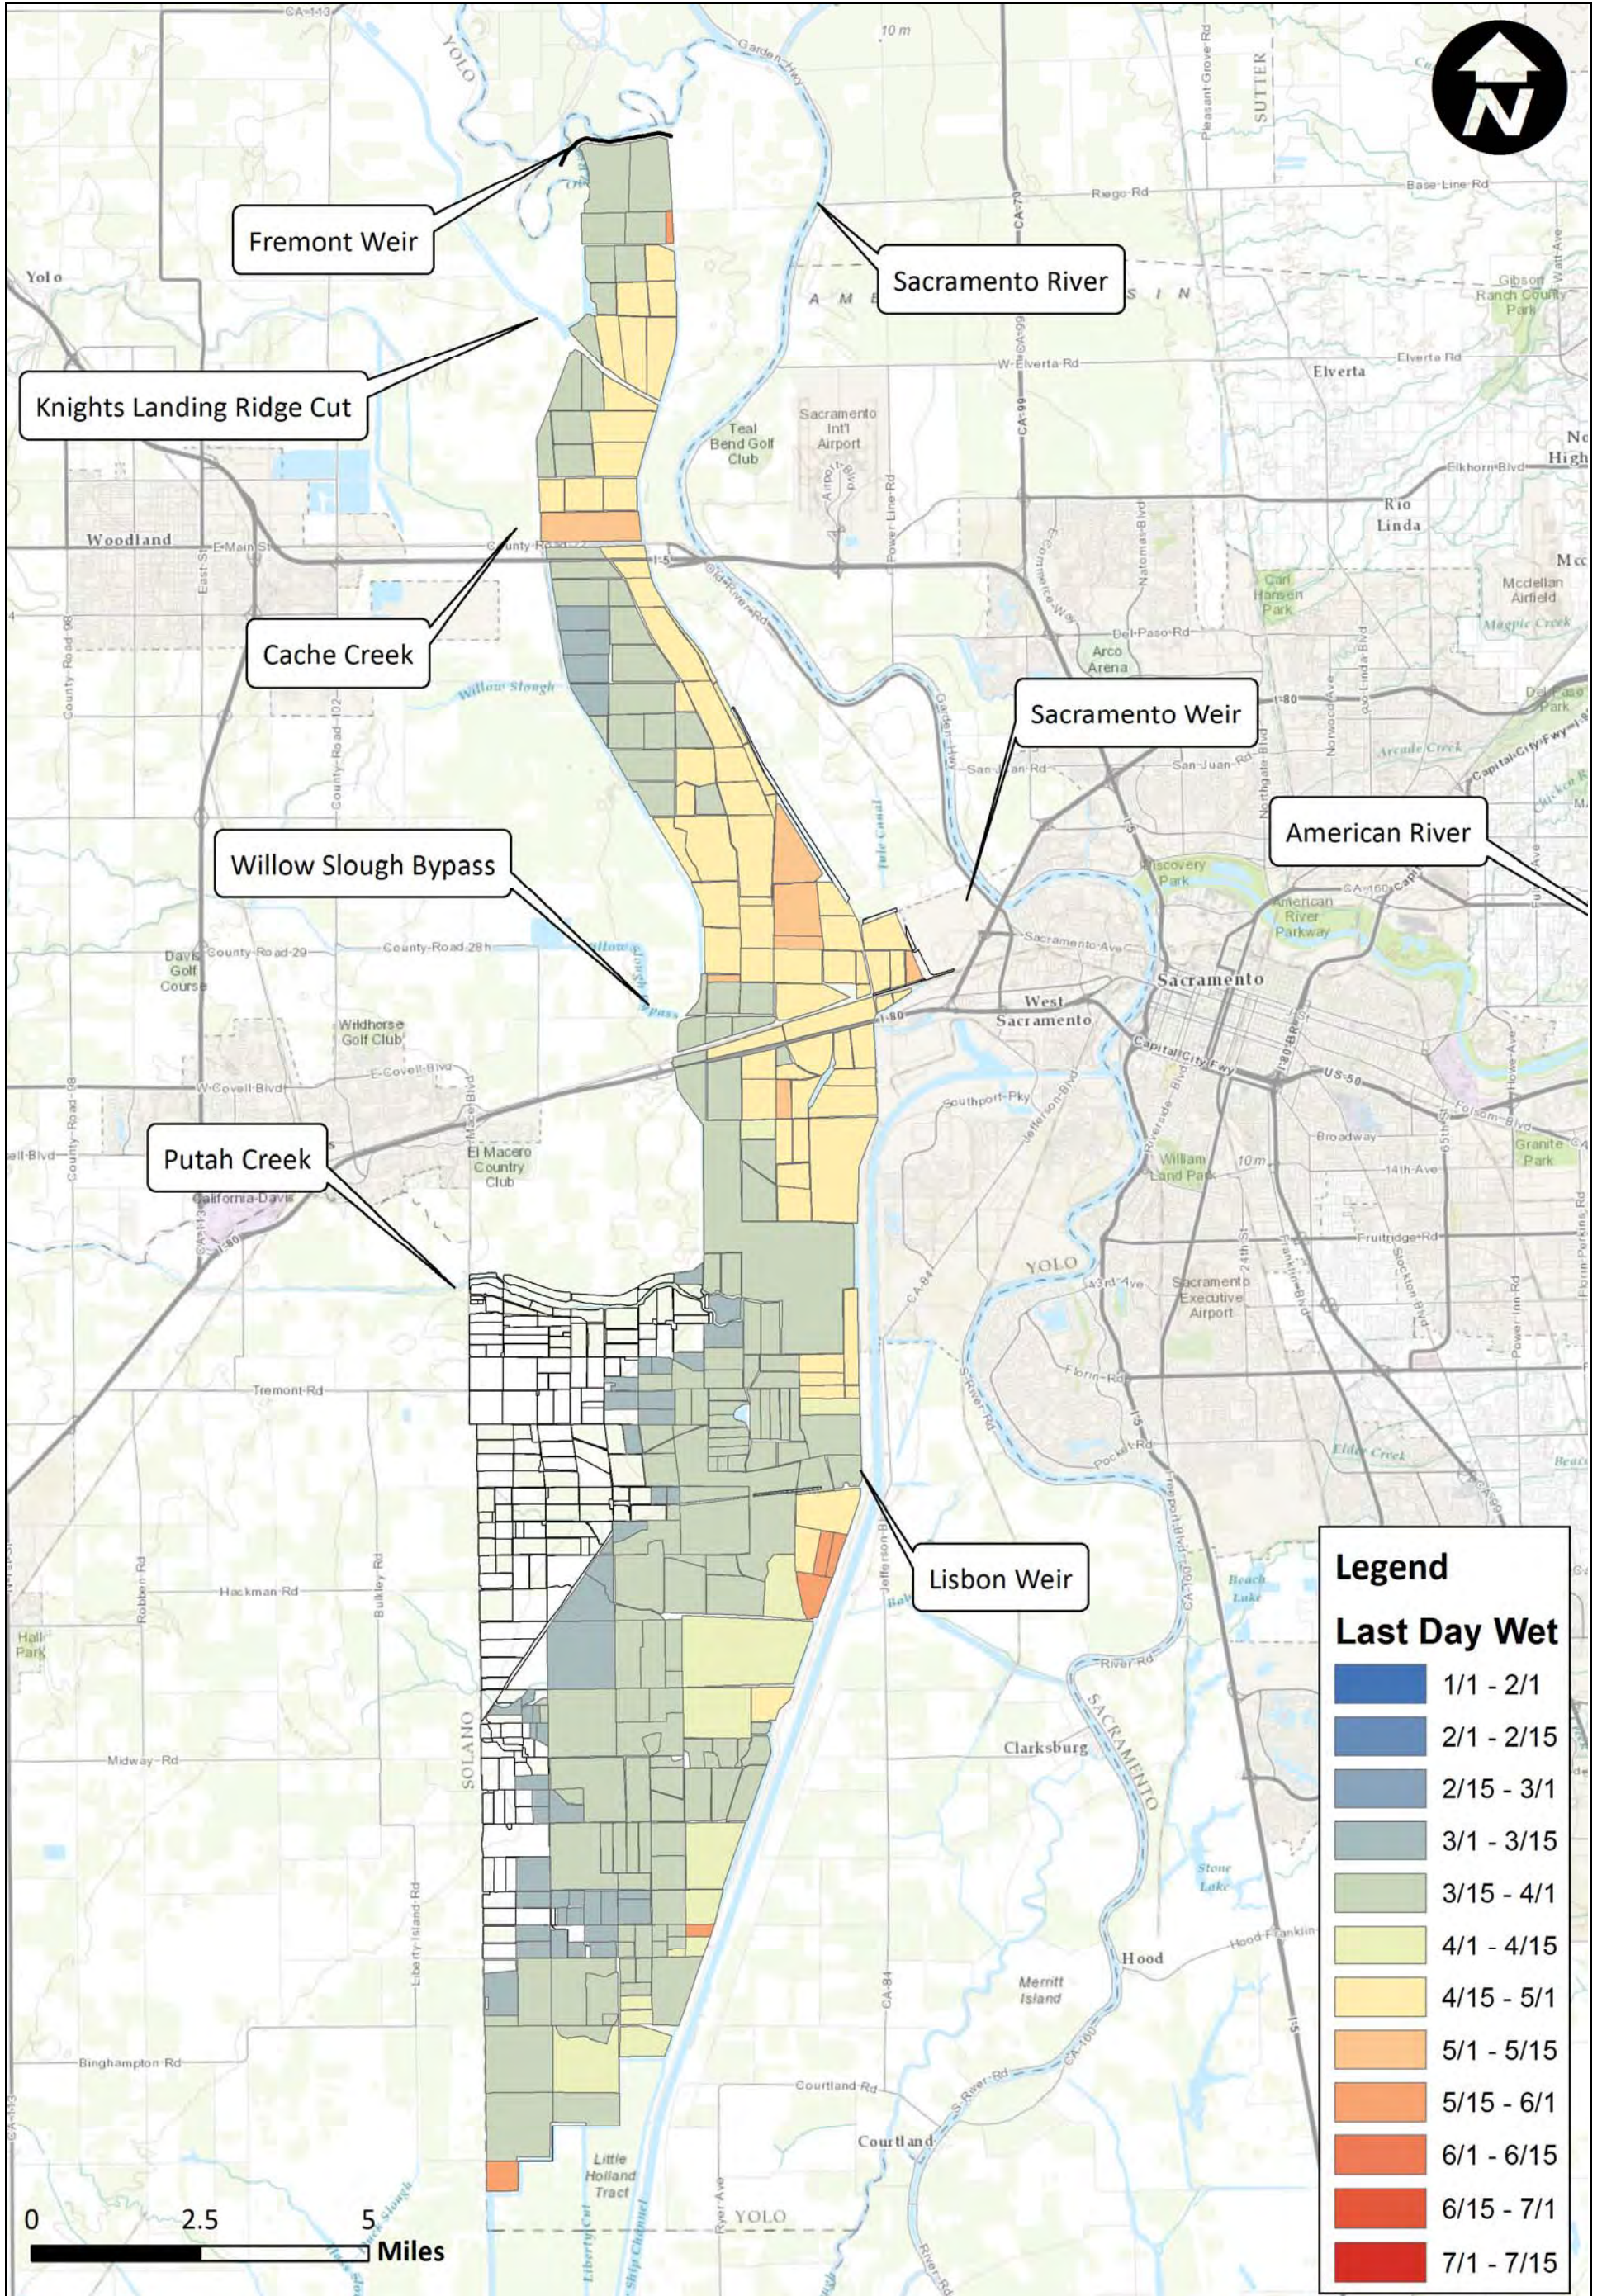

Yolo Bypass Salmonid Habitat Restoration and Fish Passage
Last Day Wet Fremont Large Channel 1998

Created By: RDJ

Figure F50

Notes:

Prepared for DWR

Yolo Bypass Salmonid Habitat Restoration and Fish Passage
Last Day Wet Fremont Large Channel 1999

Created By: RDJ

Figure F51

Legend

Last Day Wet

Dark Blue	1/1 - 2/1
Blue	2/1 - 2/15
Light Blue	2/15 - 3/1
Teal	3/1 - 3/15
Green	3/15 - 4/1
Light Green	4/1 - 4/15
Yellow	4/15 - 5/1
Orange	5/1 - 5/15
Light Orange	5/15 - 6/1
Red-Orange	6/1 - 6/15
Red	6/15 - 7/1
Dark Red	7/1 - 7/15

Notes:

Legend

Last Day Wet

Dark Blue	1/1 - 2/1
Medium Blue	2/1 - 2/15
Light Blue	2/15 - 3/1
Teal	3/1 - 3/15
Green	3/15 - 4/1
Light Green	4/1 - 4/15
Yellow	4/15 - 5/1
Orange	5/1 - 5/15
Light Orange	5/15 - 6/1
Red-Orange	6/1 - 6/15
Red	6/15 - 7/1
Dark Red	7/1 - 7/15