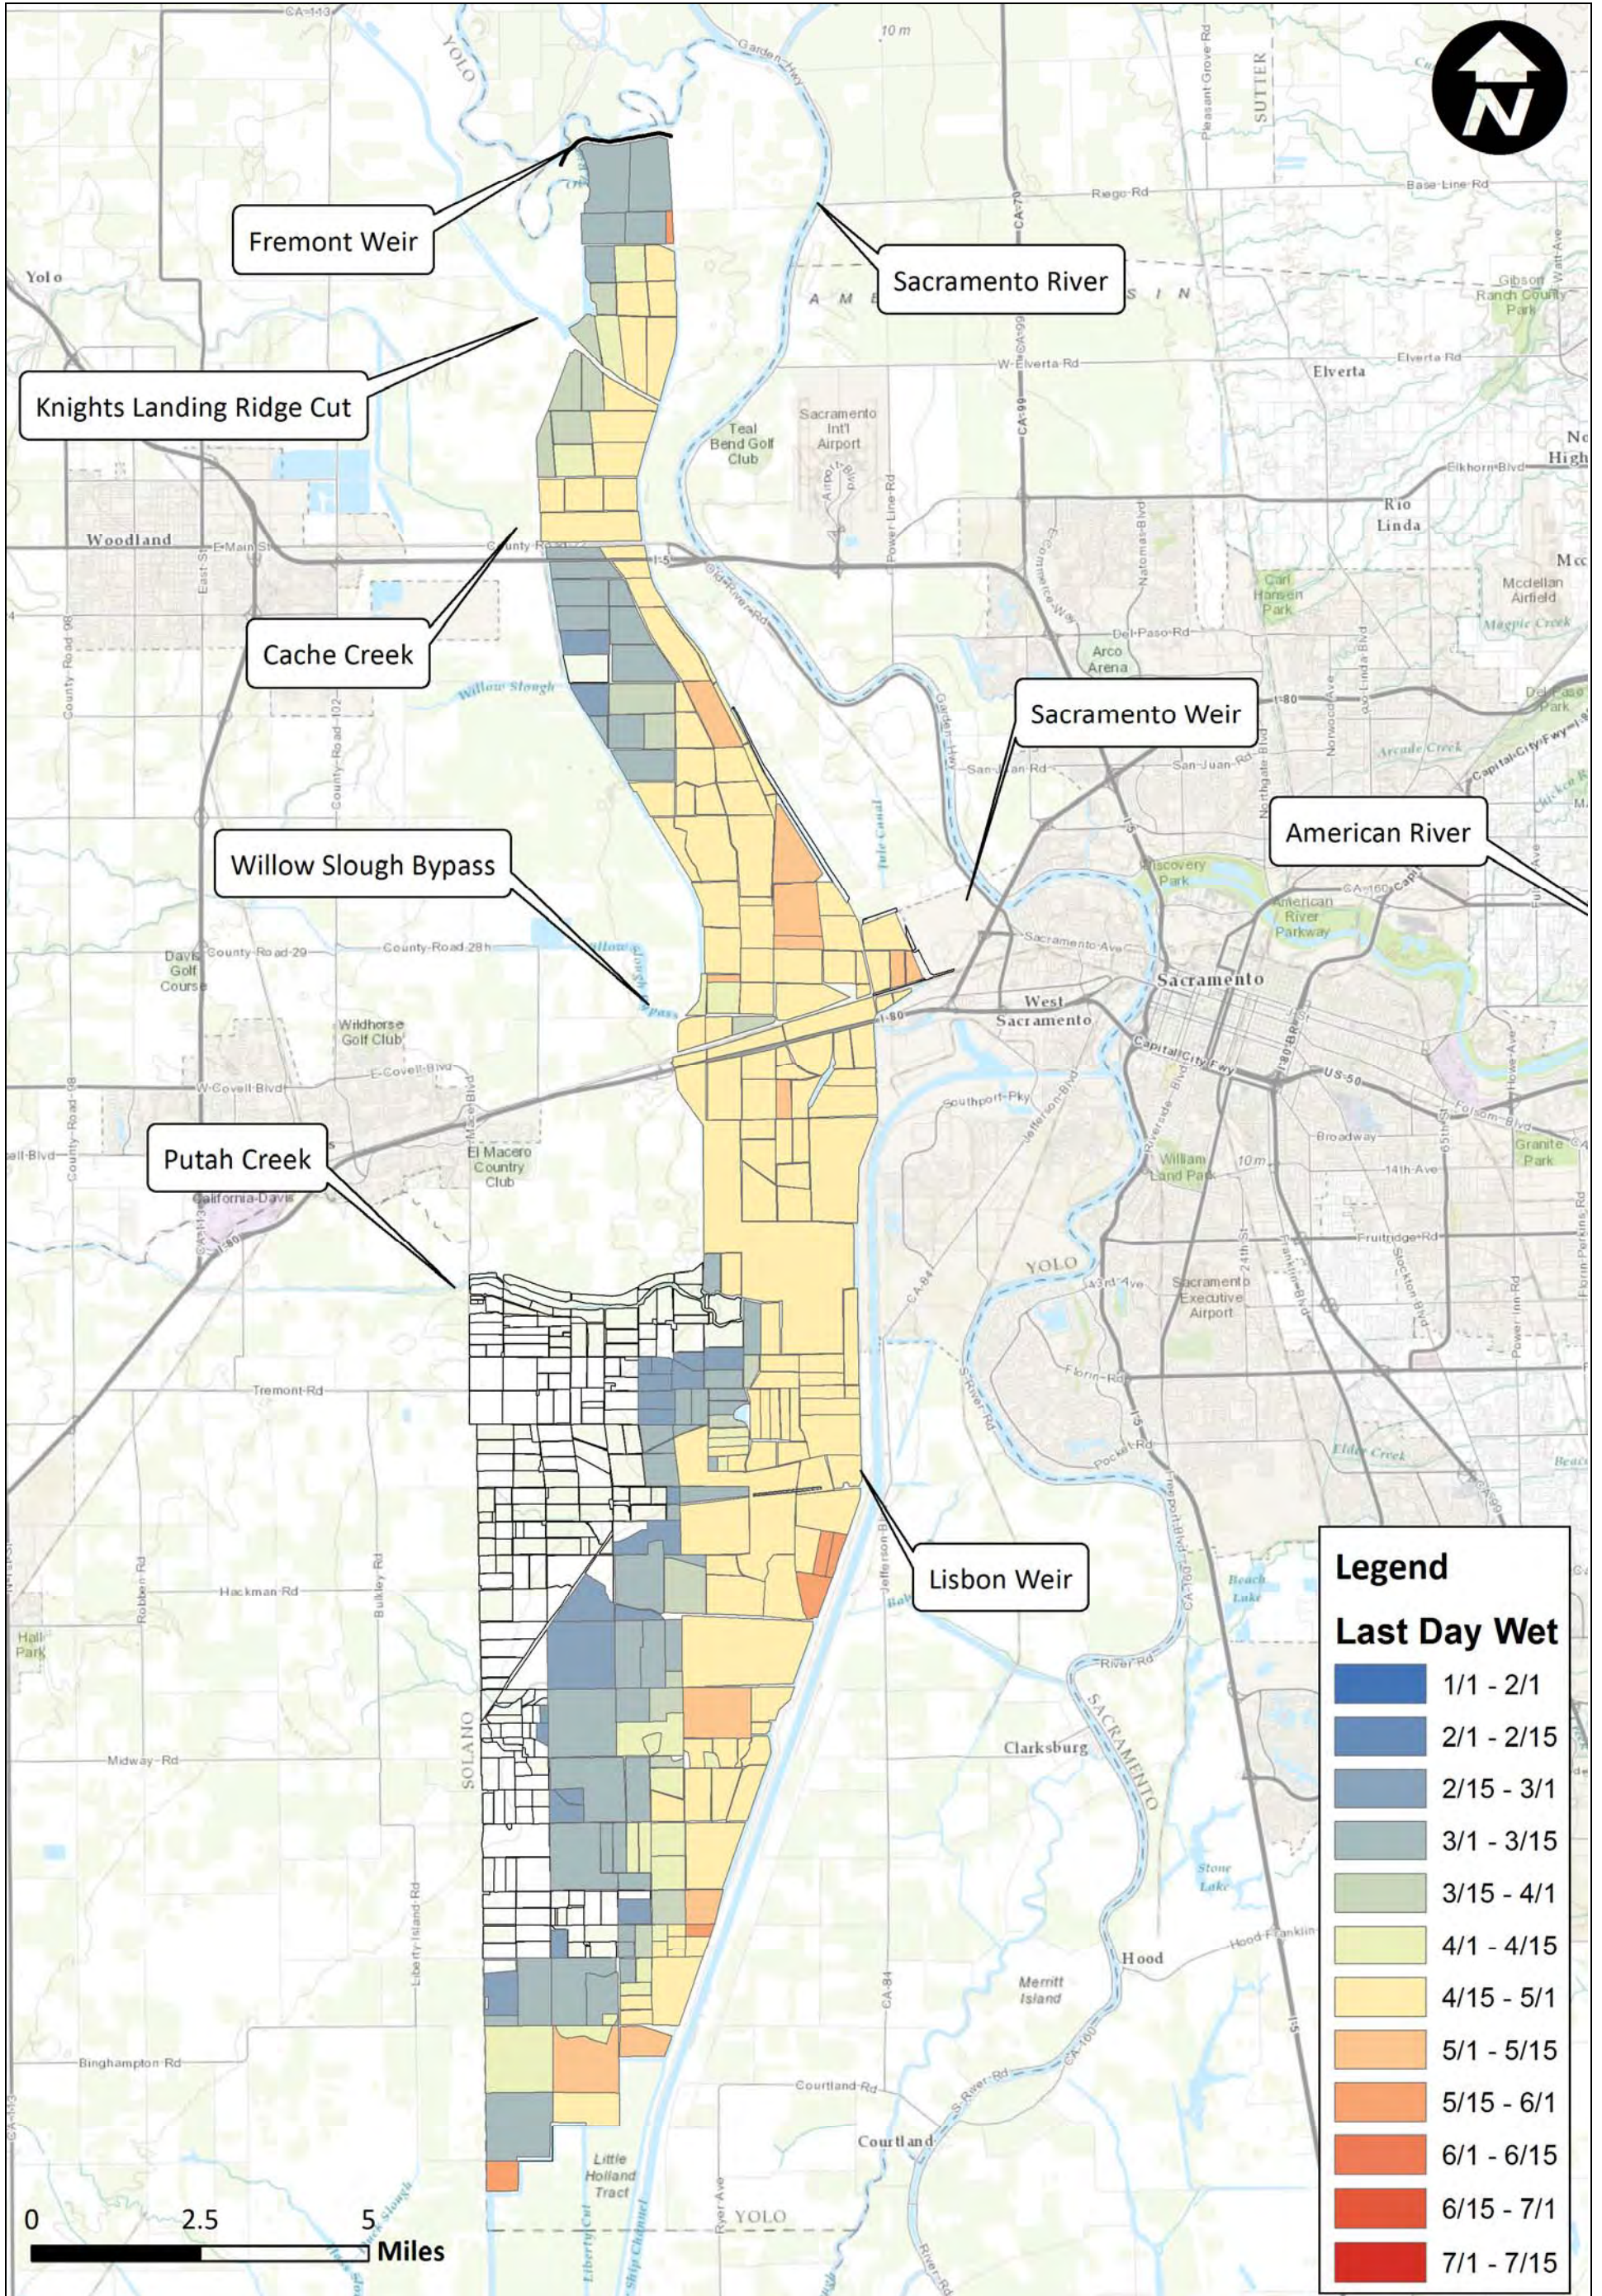

Notes:

Yolo Bypass Salmonid Habitat Restoration and Fish Passage
Last Day Wet Fremont Medium Channel 2012

Prepared for DWR

Created By: RDJ

Figure F48

Notes:

Notes:

Prepared for DWR

Yolo Bypass Salmonid Habitat Restoration and Fish Passage
Last Day Wet Fremont Large Channel 1998

Created By: RDJ

Figure F50

Notes:

Prepared for DWR

Yolo Bypass Salmonid Habitat Restoration and Fish Passage
Last Day Wet Fremont Large Channel 1999

Notes:

Legend

Last Day Wet

Dark Blue	1/1 - 2/1
Medium Blue	2/1 - 2/15
Light Blue	2/15 - 3/1
Teal	3/1 - 3/15
Green	3/15 - 4/1
Light Green	4/1 - 4/15
Yellow	4/15 - 5/1
Orange	5/1 - 5/15
Light Orange	5/15 - 6/1
Red-Orange	6/1 - 6/15
Red	6/15 - 7/1
Dark Red	7/1 - 7/15