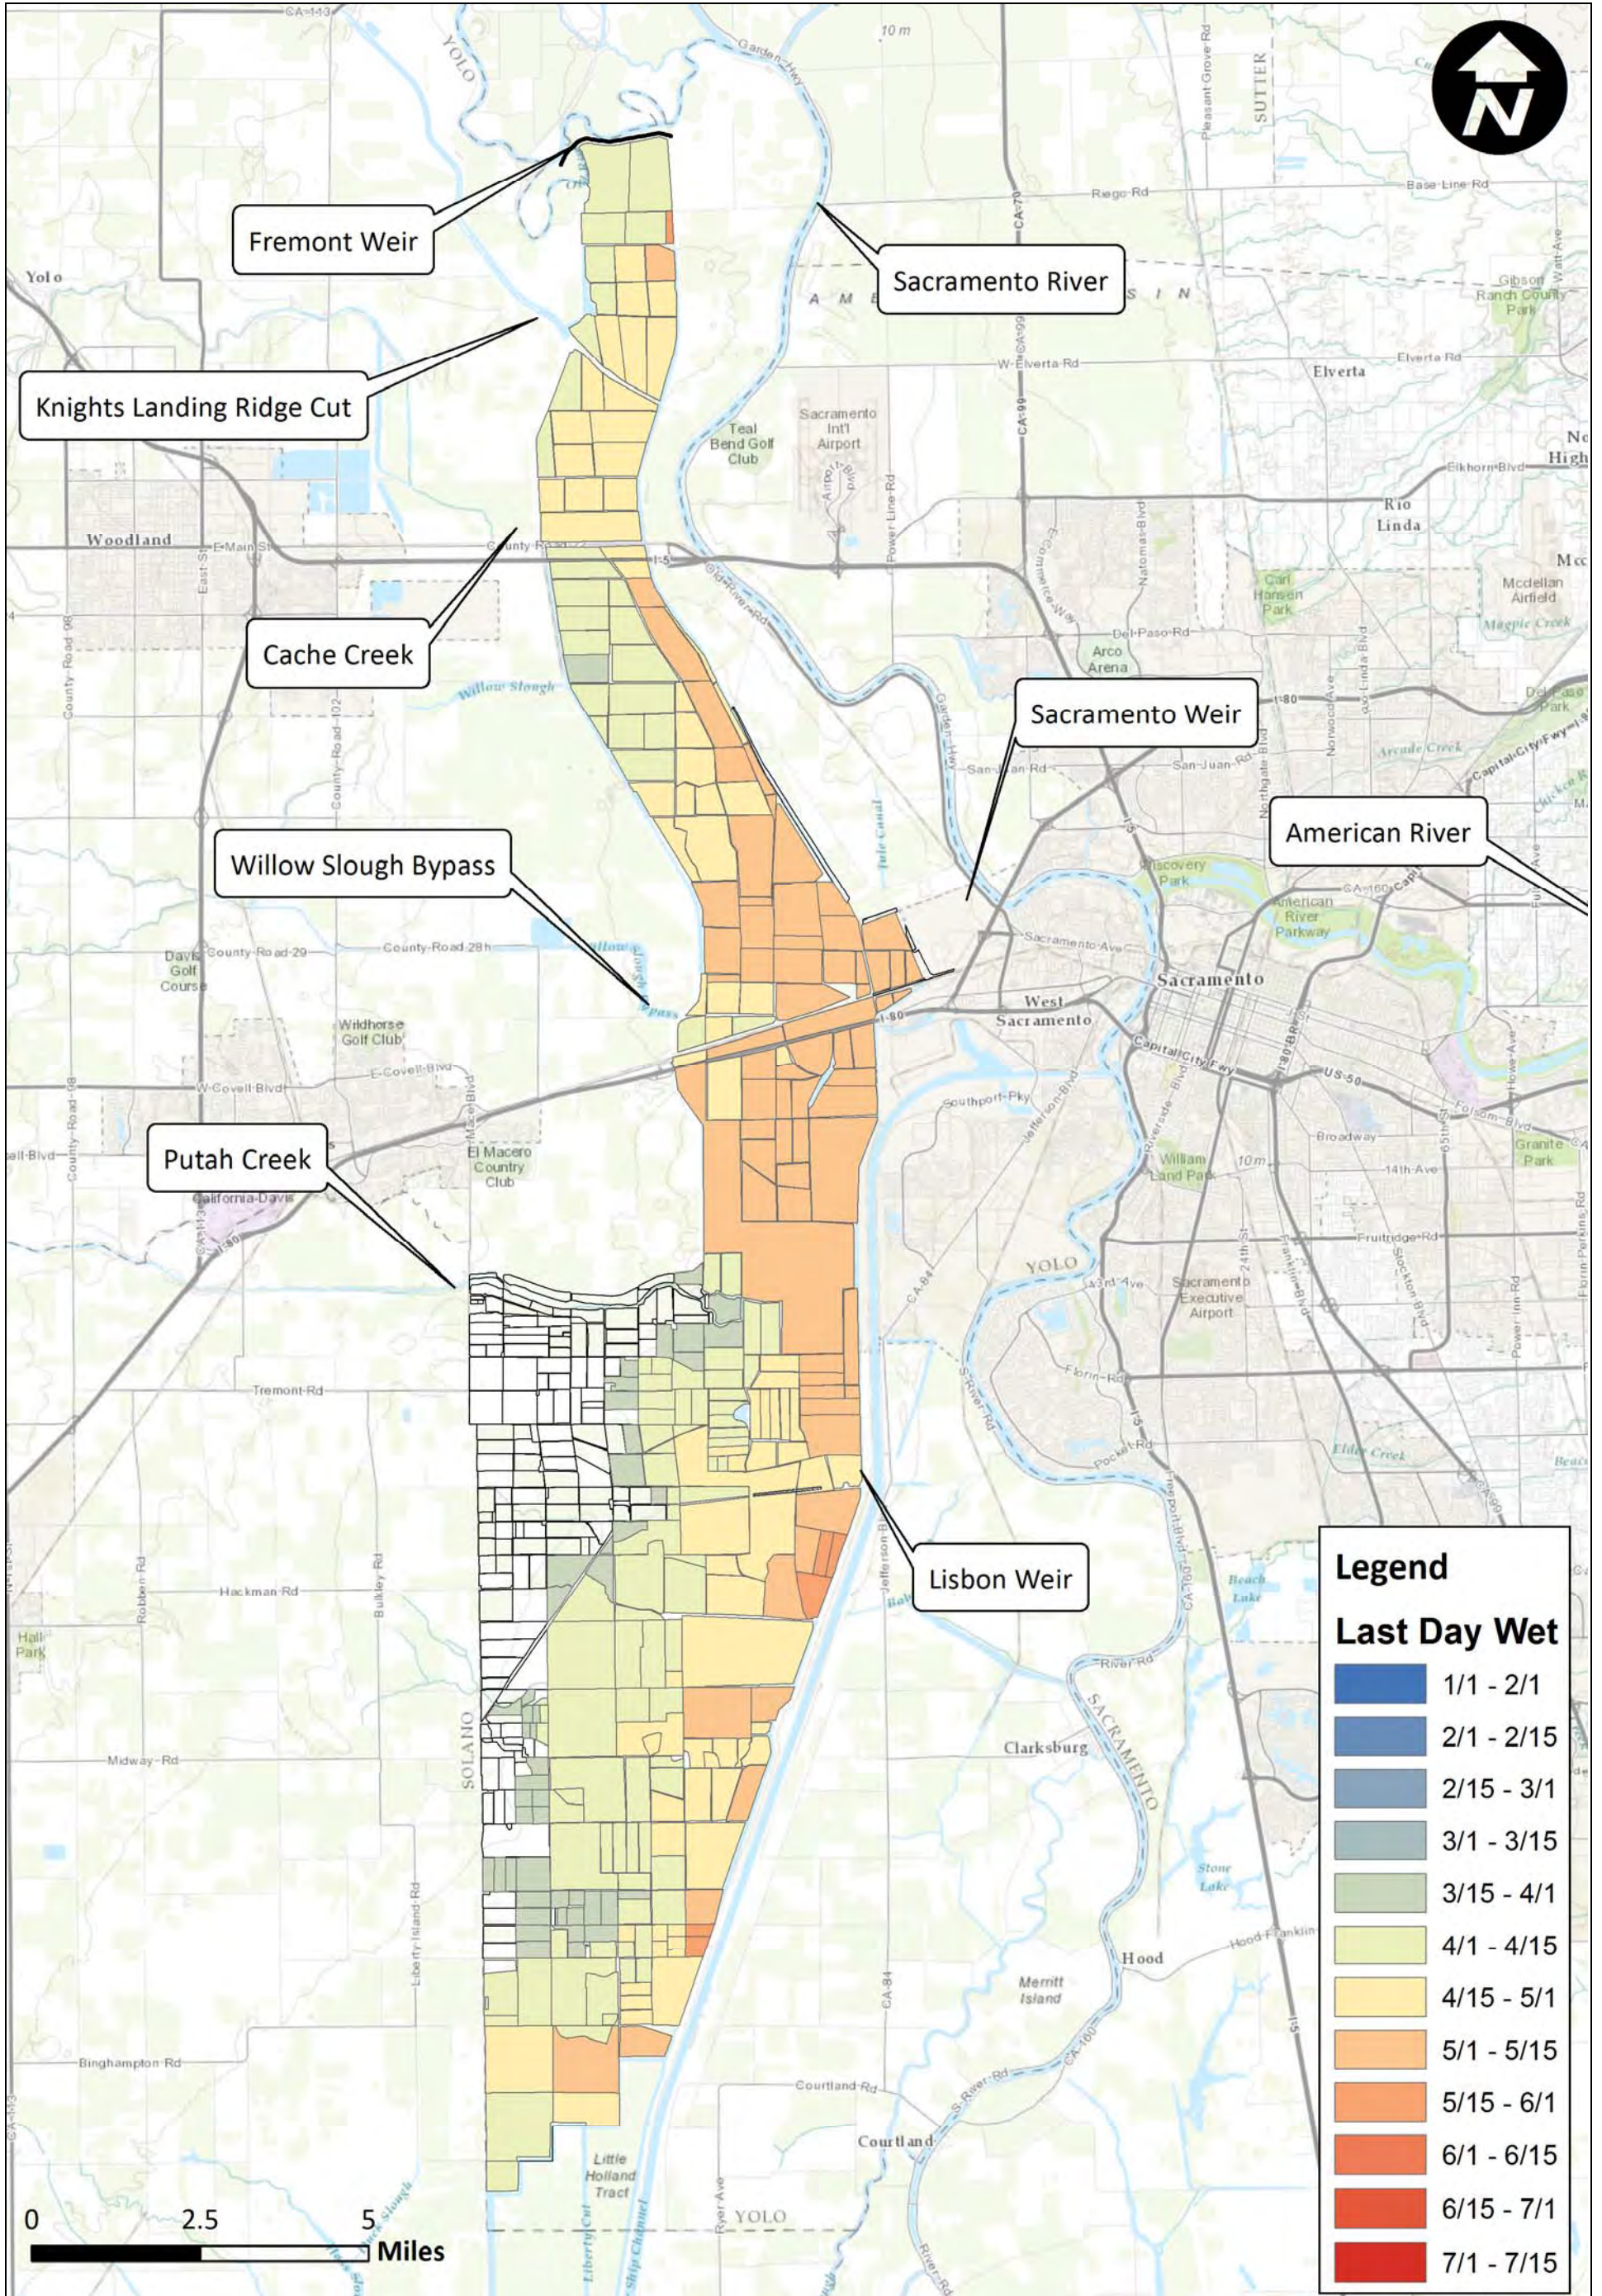

Notes:

Yolo Bypass Salmonid Habitat Restoration and Fish Passage
Last Day Wet Fremont Medium Channel 2009

Prepared for DWR

Created By: RDJ

Figure F45

Notes:

Legend

Last Day Wet

Dark Blue	1/1 - 2/1
Blue	2/1 - 2/15
Light Blue	2/15 - 3/1
Teal	3/1 - 3/15
Green	3/15 - 4/1
Light Green	4/1 - 4/15
Yellow	4/15 - 5/1
Orange	5/1 - 5/15
Dark Orange	5/15 - 6/1
Red-Orange	6/1 - 6/15
Red	6/15 - 7/1
Dark Red	7/1 - 7/15

Notes:

Legend

Last Day Wet

Dark Blue	1/1 - 2/1
Medium Blue	2/1 - 2/15
Light Blue	2/15 - 3/1
Teal	3/1 - 3/15
Green	3/15 - 4/1
Light Green	4/1 - 4/15
Yellow	4/15 - 5/1
Orange	5/1 - 5/15
Light Orange	5/15 - 6/1
Red-Orange	6/1 - 6/15
Red	6/15 - 7/1
Dark Red	7/1 - 7/15