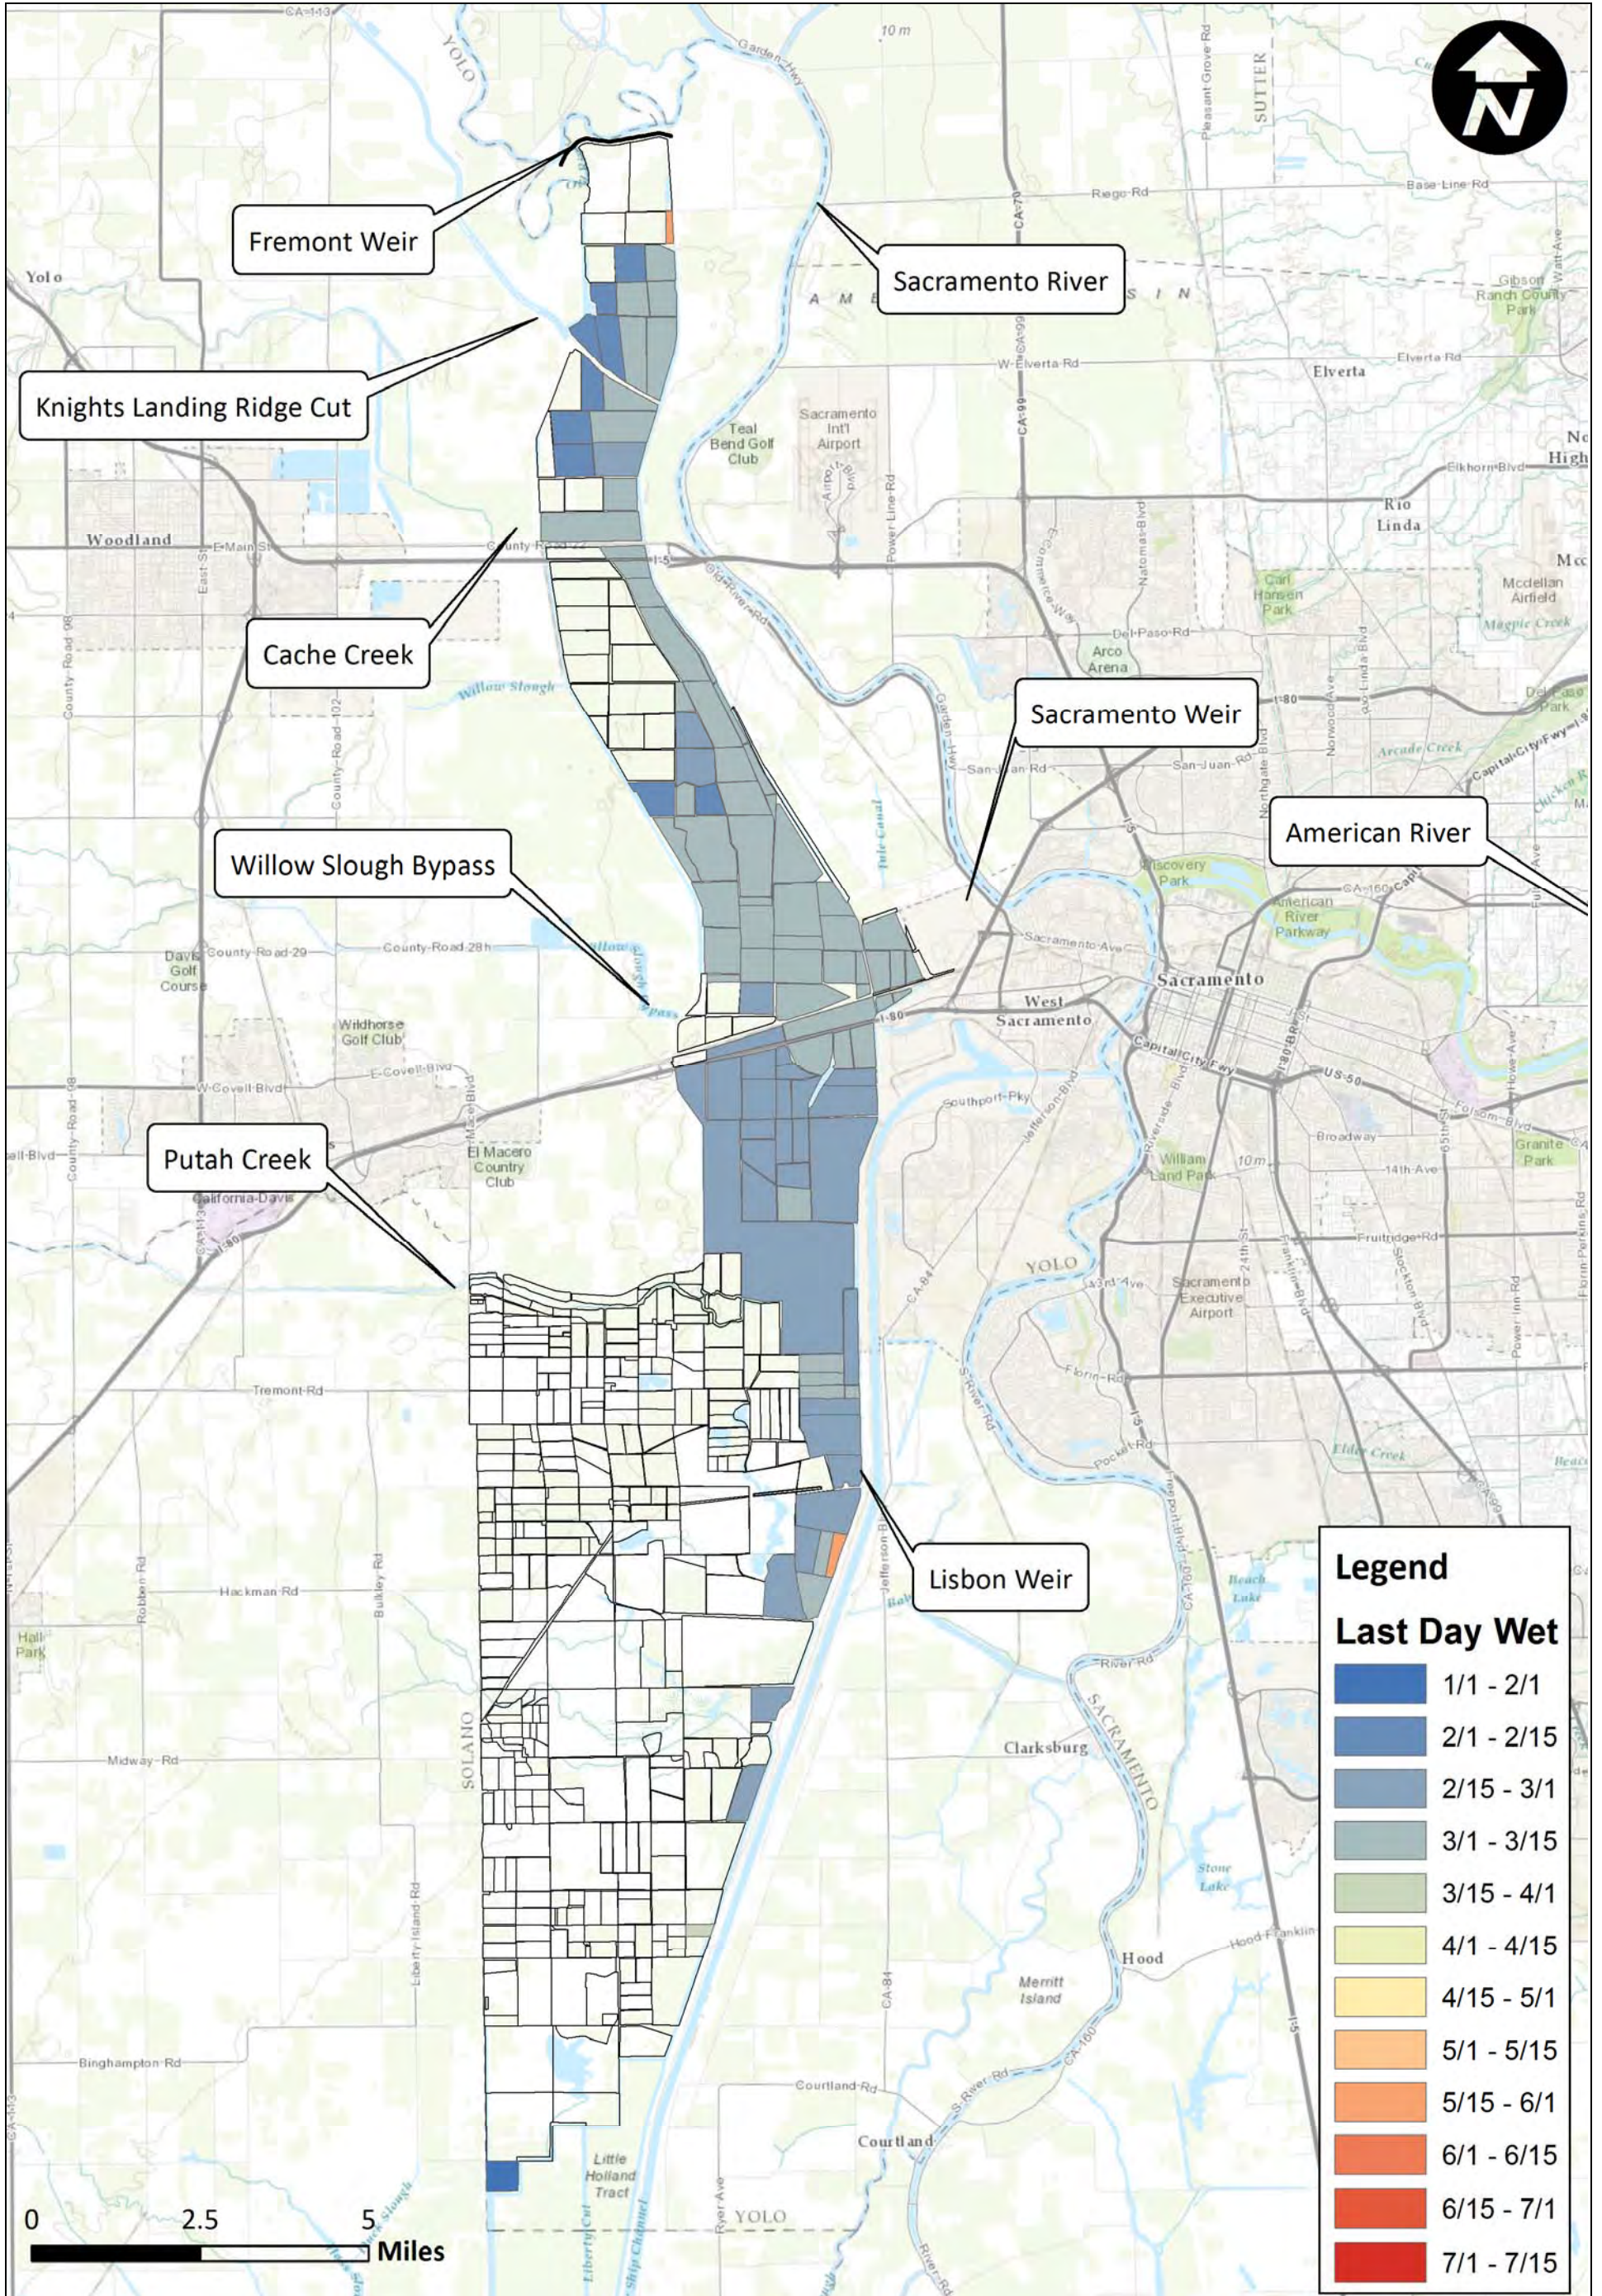

Created By: RDJ

Figure F56

Notes:

Prepared for DWR

Created By: RDJ

Yolo Bypass Salmonid Habitat Restoration and Fish Passage
Last Day Wet Fremont Large Channel 2005
Figure F57

Legend

Last Day Wet

Dark Blue	1/1 - 2/1
Blue	2/1 - 2/15
Light Blue	2/15 - 3/1
Teal	3/1 - 3/15
Green	3/15 - 4/1
Light Green	4/1 - 4/15
Yellow	4/15 - 5/1
Orange	5/1 - 5/15
Dark Orange	5/15 - 6/1
Red-Orange	6/1 - 6/15
Red	6/15 - 7/1
Dark Red	7/1 - 7/15

Notes:

Legend

Last Day Wet

Dark Blue	1/1 - 2/1
Medium Blue	2/1 - 2/15
Light Blue	2/15 - 3/1
Teal	3/1 - 3/15
Light Green	3/15 - 4/1
Yellow-Green	4/1 - 4/15
Yellow	4/15 - 5/1
Light Orange	5/1 - 5/15
Orange	5/15 - 6/1
Dark Orange	6/1 - 6/15
Red-Orange	6/15 - 7/1
Red	7/1 - 7/15