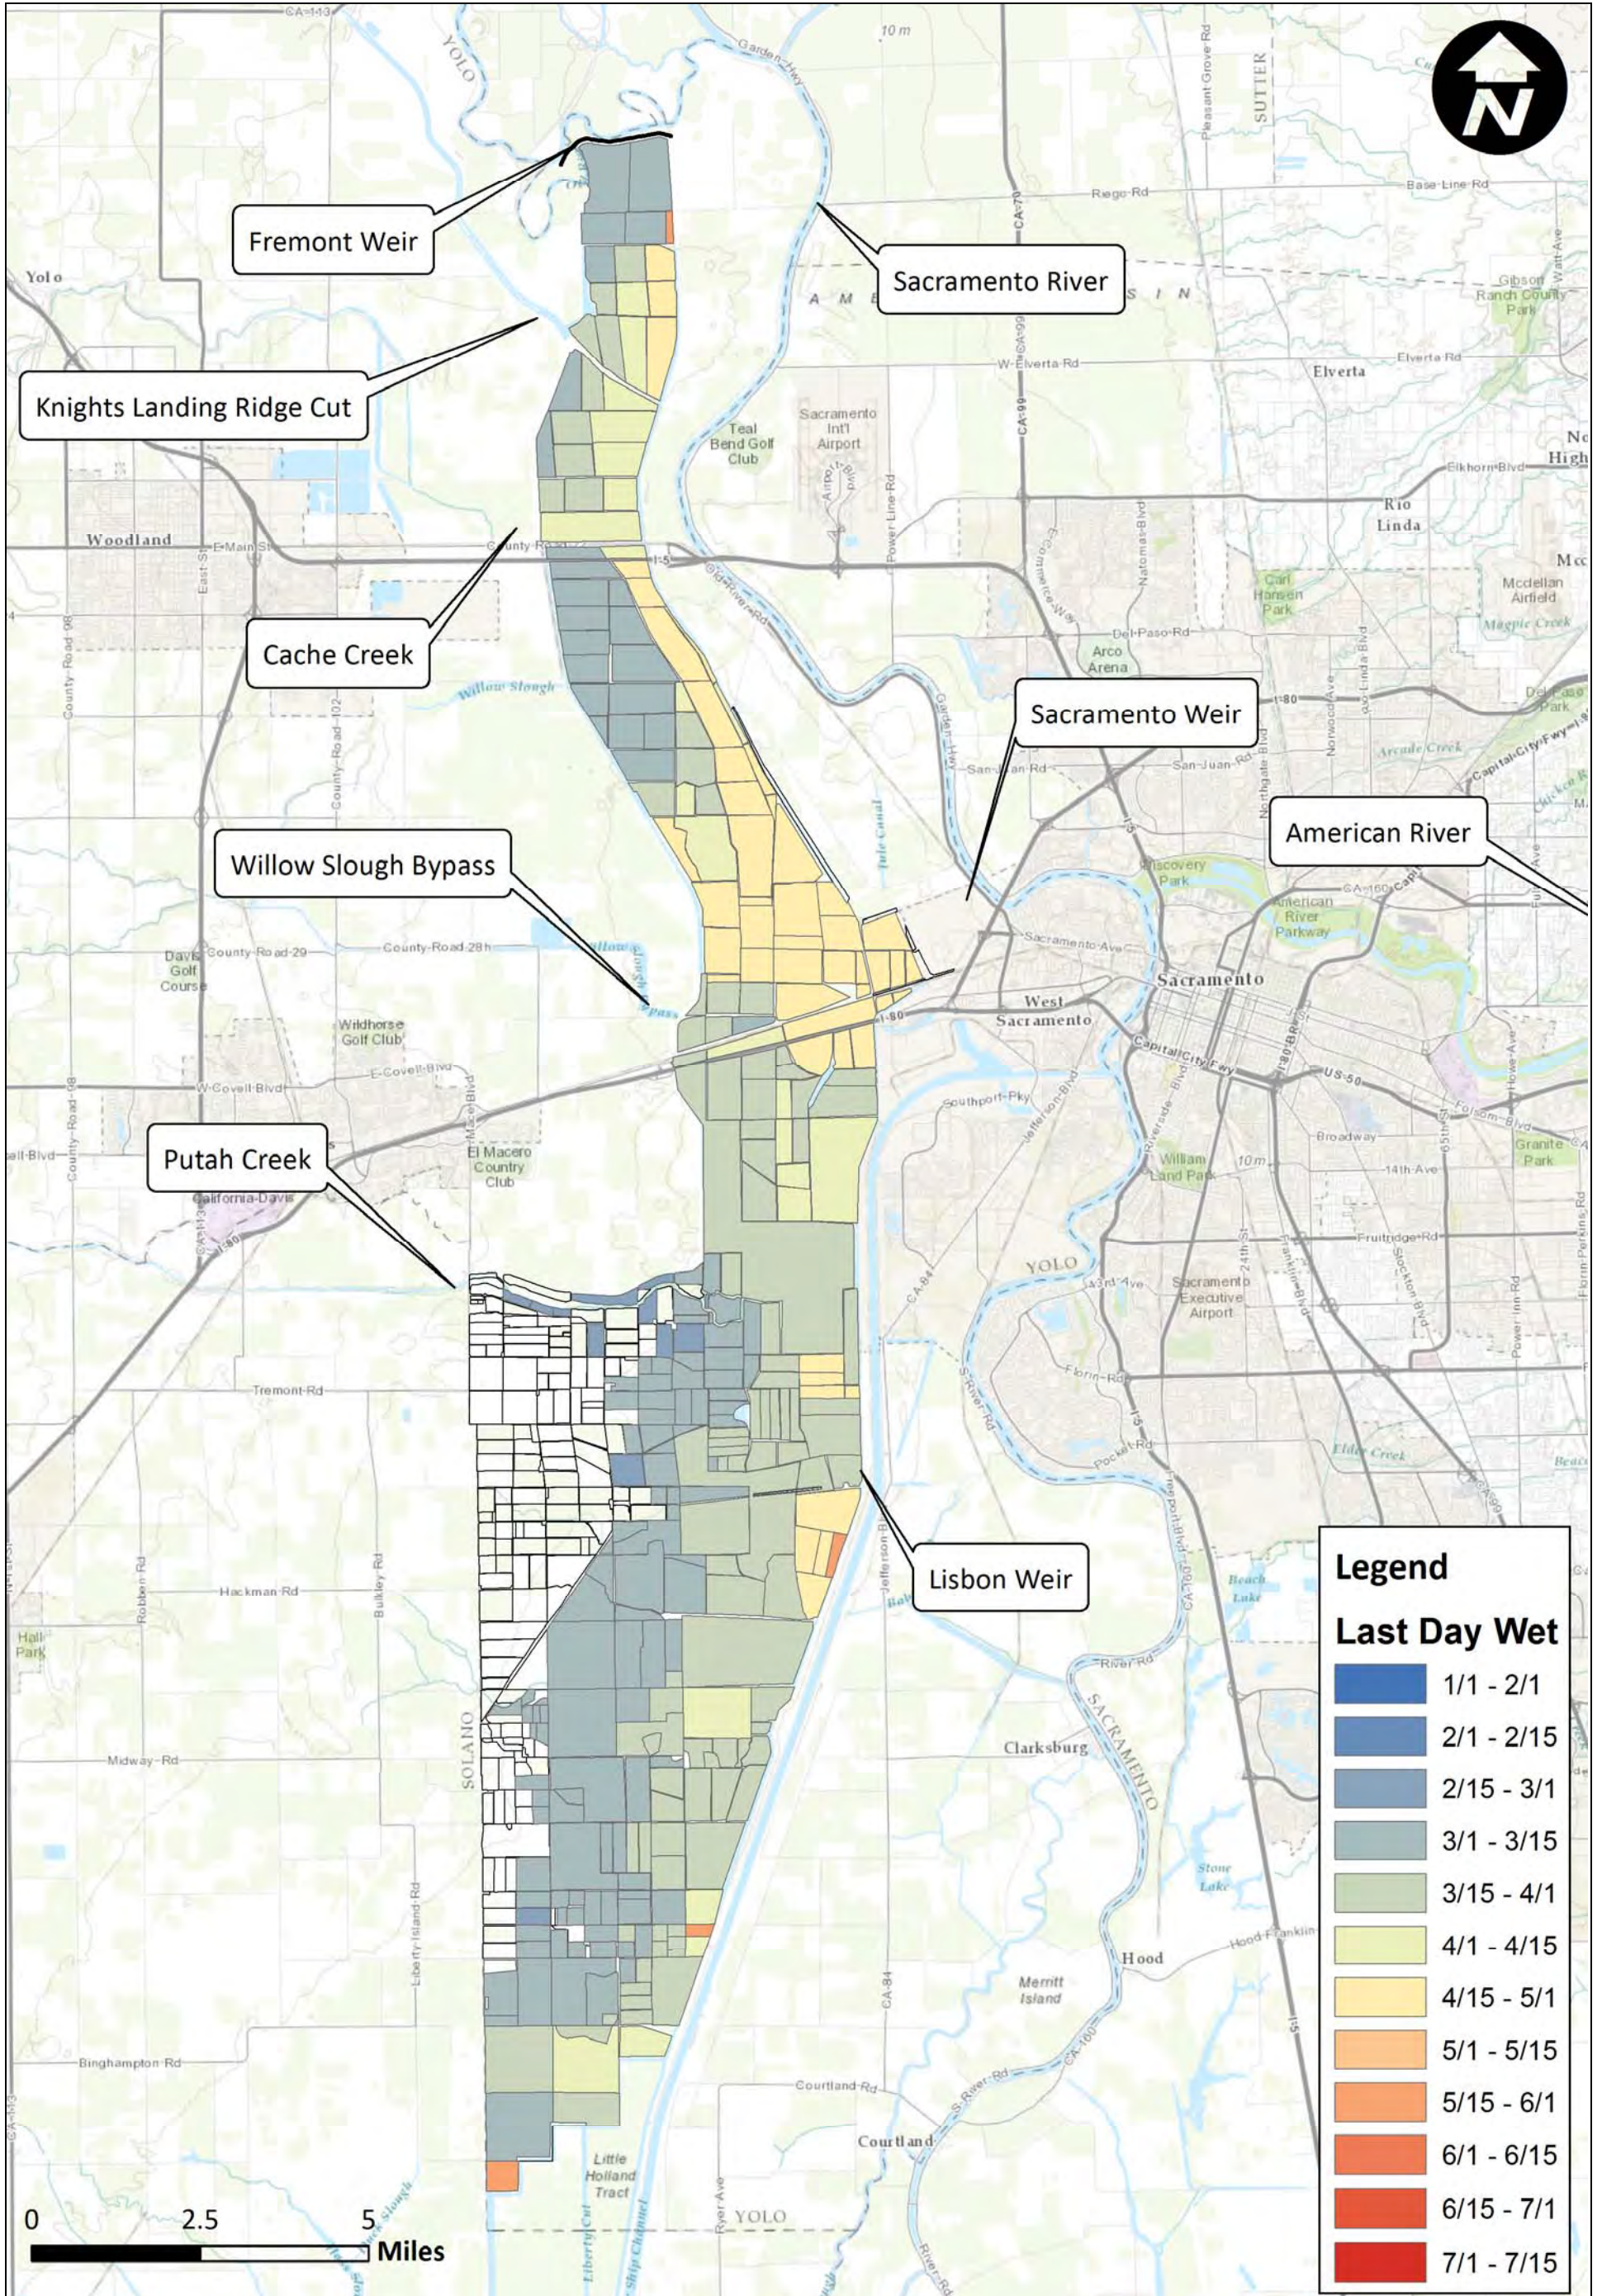

Notes:

Prepared for DWR

Yolo Bypass Salmonid Habitat Restoration and Fish Passage
Last Day Wet Fremont Large Channel 2004

Created By: RDJ

Figure F56