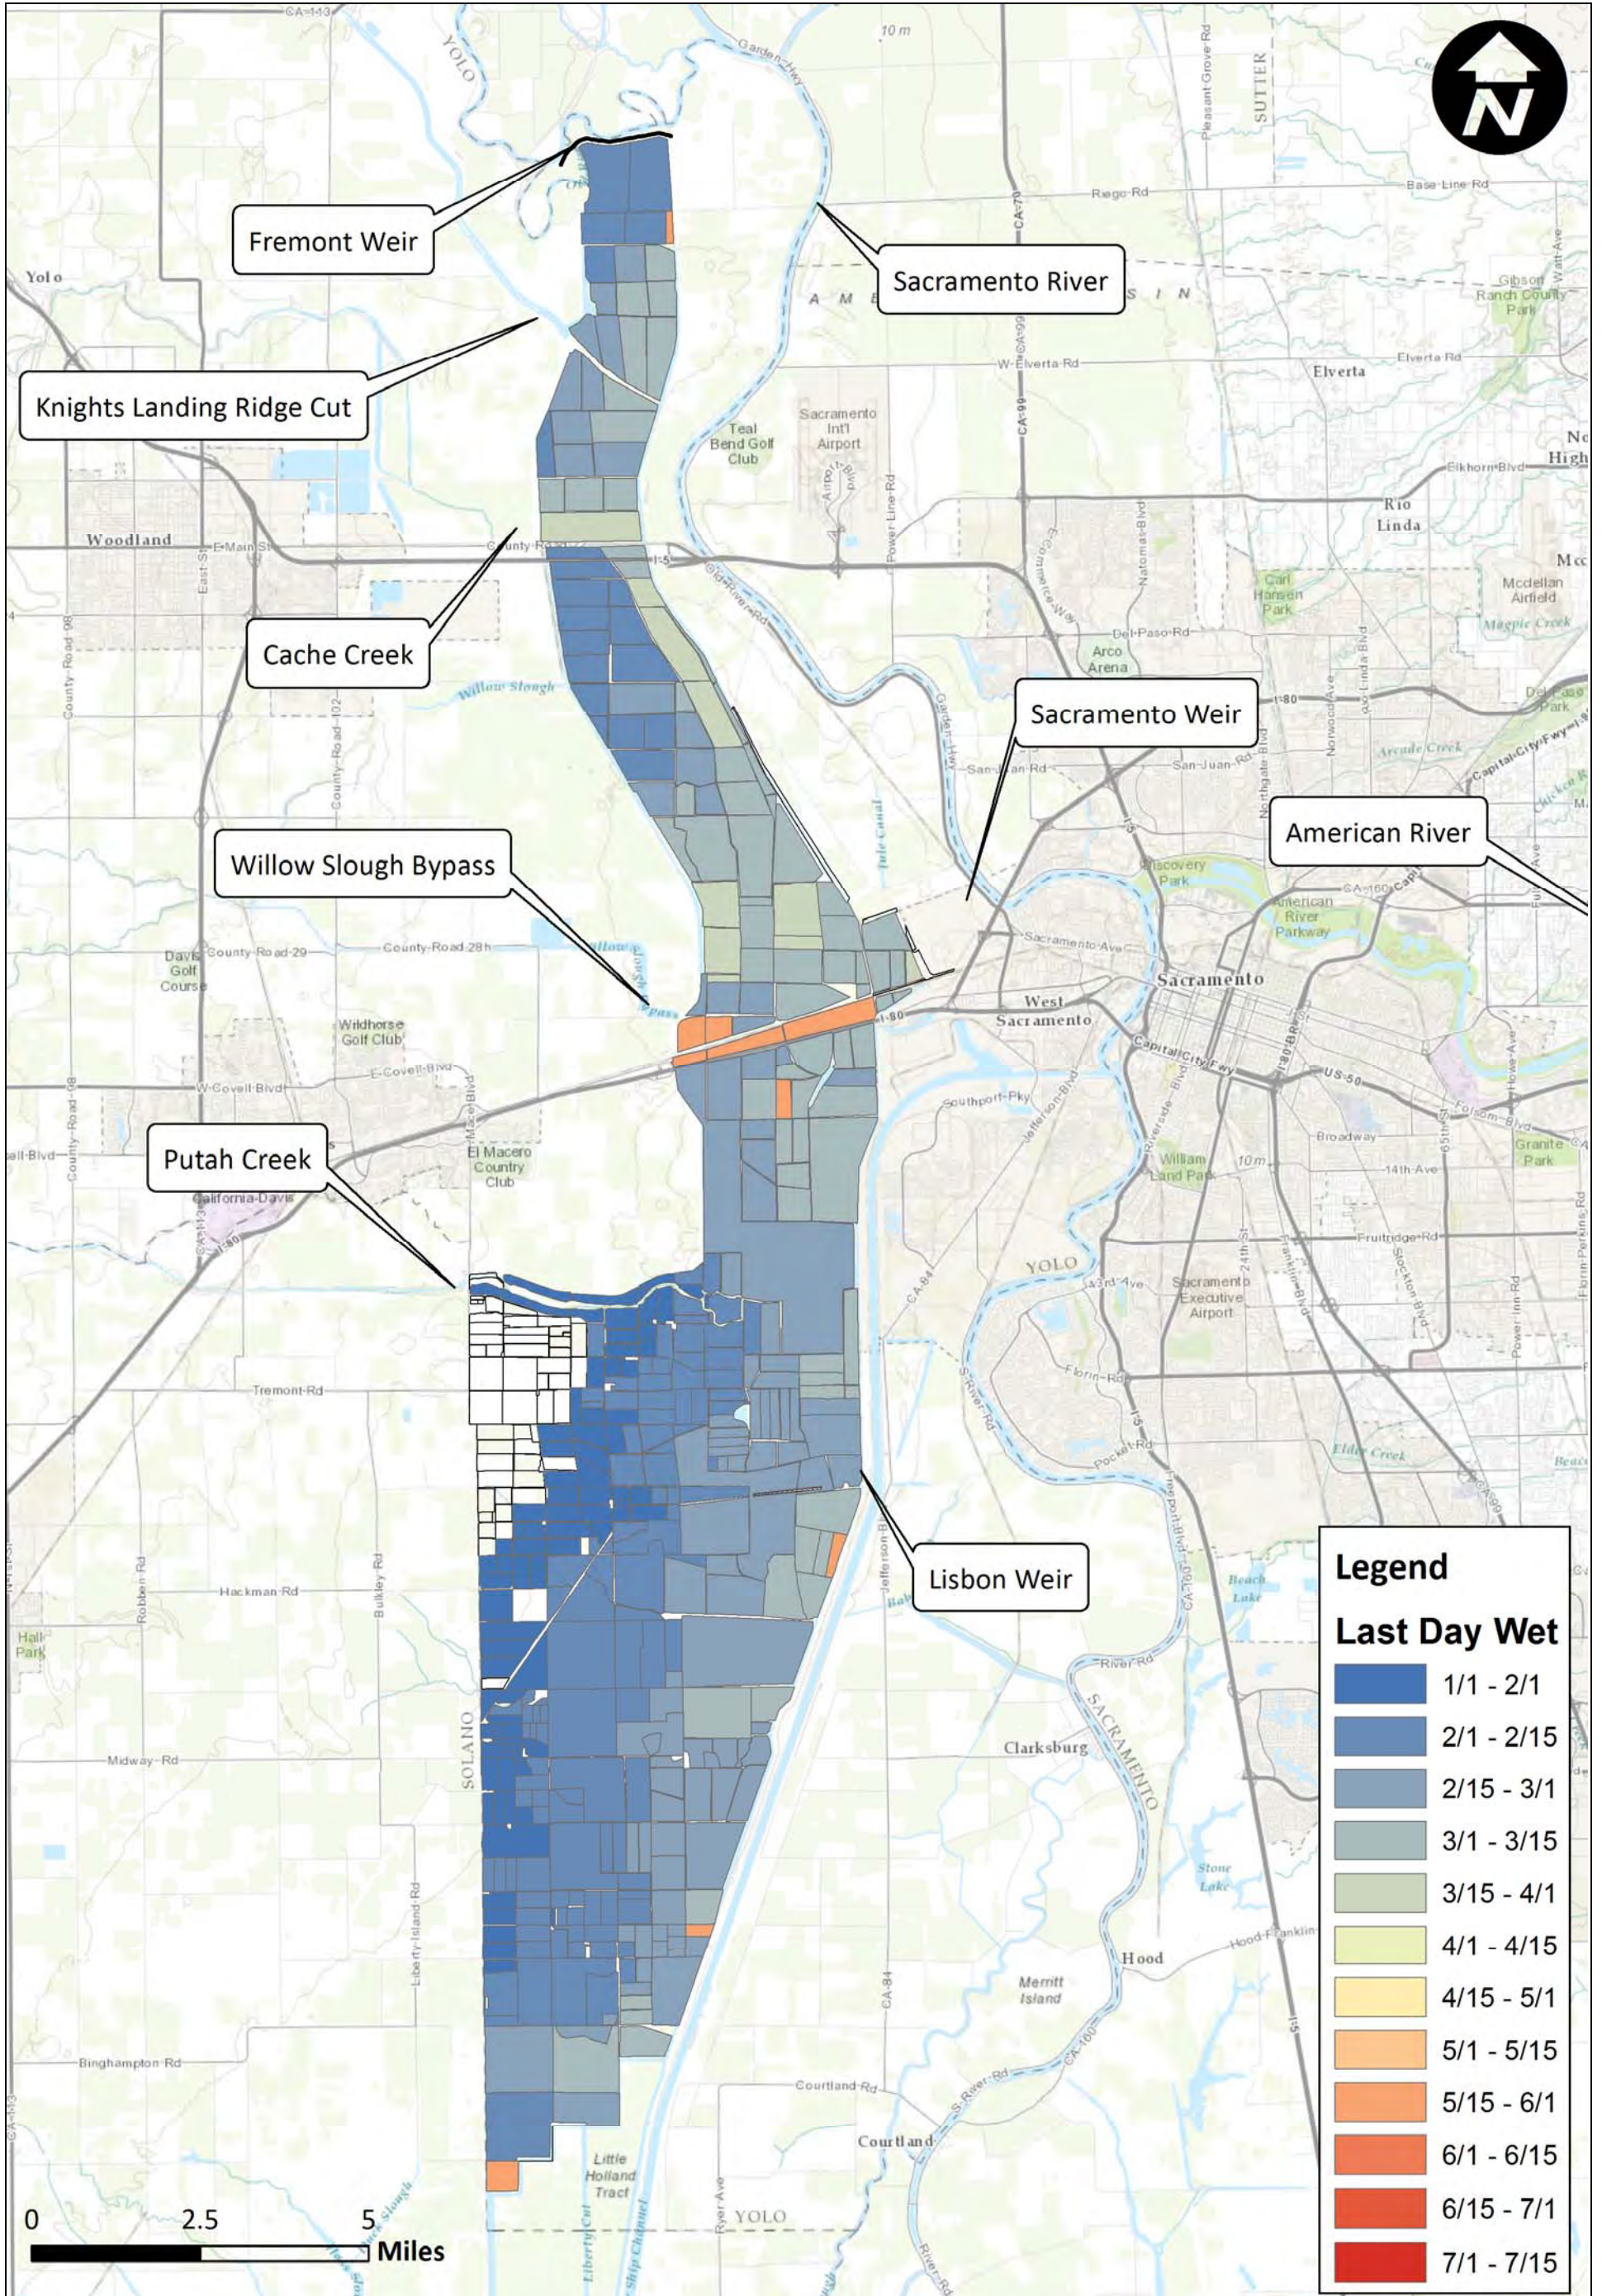

Notes:

Yolo Bypass Salmonid Habitat Restoration and Fish Passage
Last Day Wet Fremont Medium Channel 2012

Prepared for DWR

Created By: RDJ

Figure F48

Notes:

Notes:

Prepared for DWR

Yolo Bypass Salmonid Habitat Restoration and Fish Passage
Last Day Wet Fremont Large Channel 1998

Created By: RDJ

Figure F50

Notes:

Prepared for DWR

Yolo Bypass Salmonid Habitat Restoration and Fish Passage
Last Day Wet Fremont Large Channel 1999

Notes:

Legend

Last Day Wet

Dark Blue	1/1 - 2/1
Medium Blue	2/1 - 2/15
Light Blue	2/15 - 3/1
Teal	3/1 - 3/15
Green	3/15 - 4/1
Light Green	4/1 - 4/15
Yellow	4/15 - 5/1
Orange	5/1 - 5/15
Light Orange	5/15 - 6/1
Red-Orange	6/1 - 6/15
Red	6/15 - 7/1
Dark Red	7/1 - 7/15