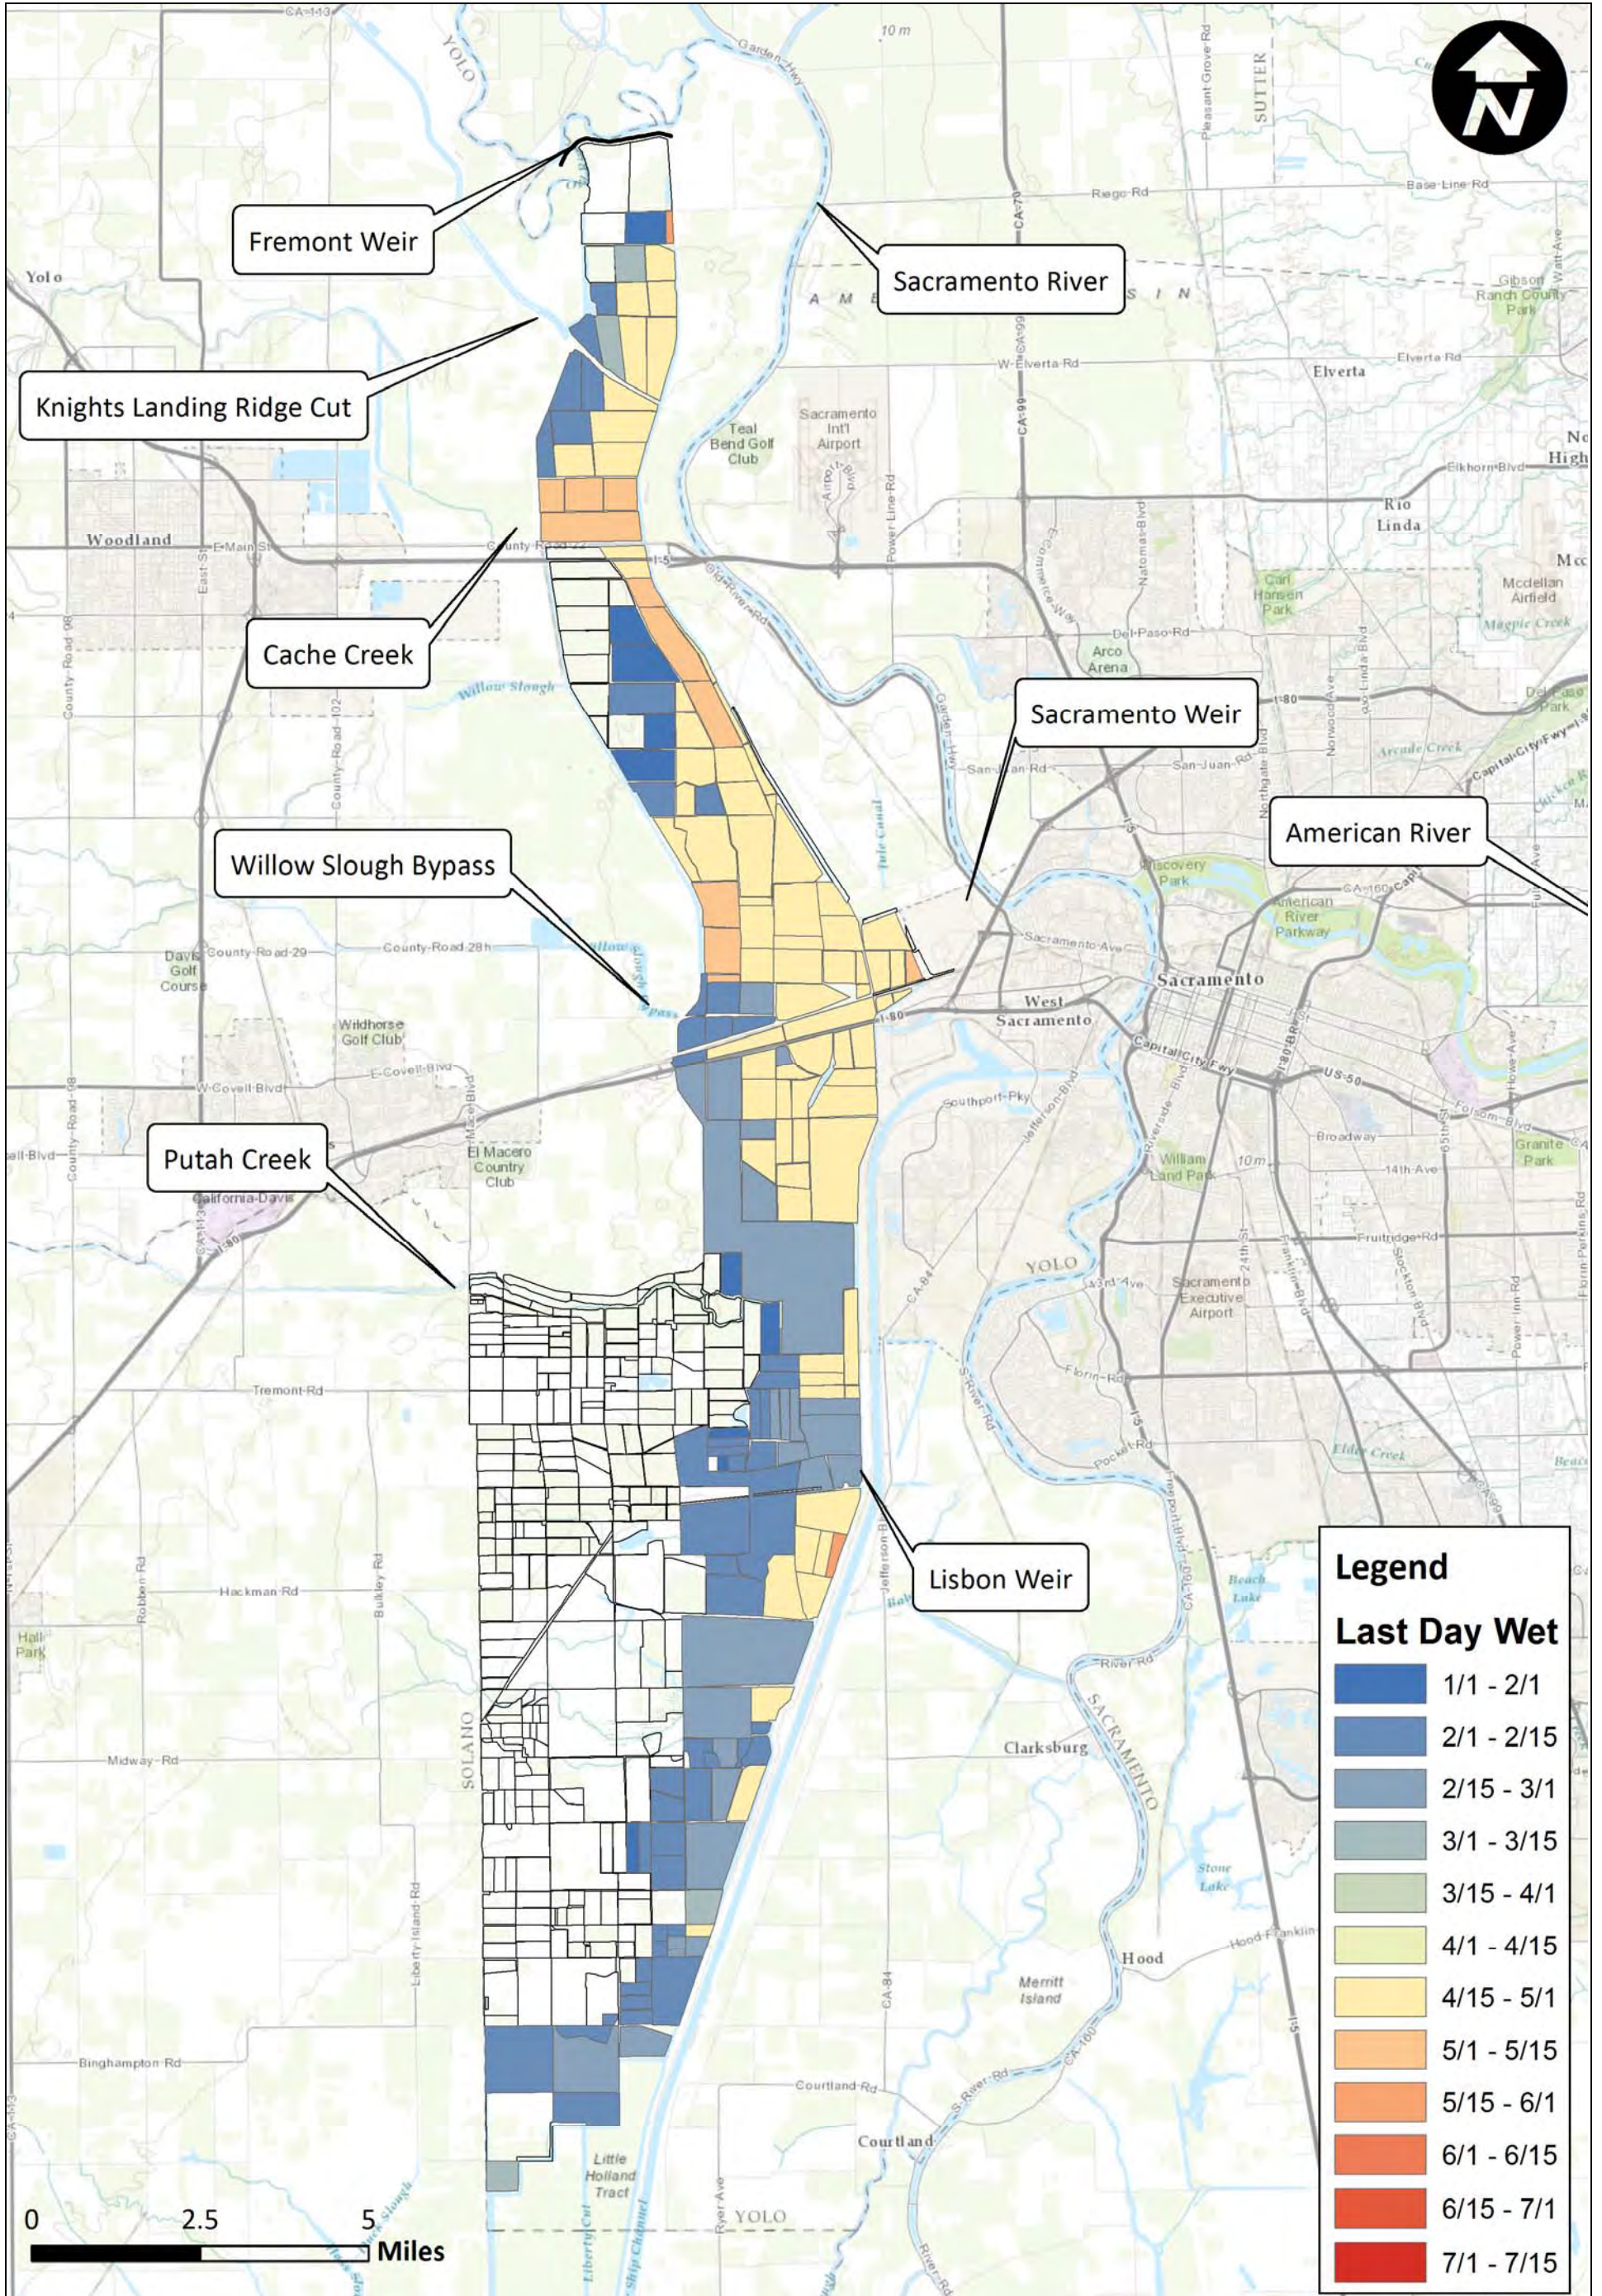

Notes:

Yolo Bypass Salmonid Habitat Restoration and Fish Passage
Last Day Wet Fremont Medium Channel 2009

Prepared for DWR

Created By: RDJ

Figure F45

Notes:

Legend

Last Day Wet

Dark Blue	1/1 - 2/1
Blue	2/1 - 2/15
Light Blue	2/15 - 3/1
Teal	3/1 - 3/15
Green	3/15 - 4/1
Light Green	4/1 - 4/15
Yellow	4/15 - 5/1
Orange	5/1 - 5/15
Dark Orange	5/15 - 6/1
Red-Orange	6/1 - 6/15
Red	6/15 - 7/1
Dark Red	7/1 - 7/15

Notes:

Legend

Last Day Wet

Dark Blue	1/1 - 2/1
Medium Blue	2/1 - 2/15
Light Blue	2/15 - 3/1
Teal	3/1 - 3/15
Green	3/15 - 4/1
Light Green	4/1 - 4/15
Yellow	4/15 - 5/1
Orange	5/1 - 5/15
Light Orange	5/15 - 6/1
Red-Orange	6/1 - 6/15
Red	6/15 - 7/1
Dark Red	7/1 - 7/15