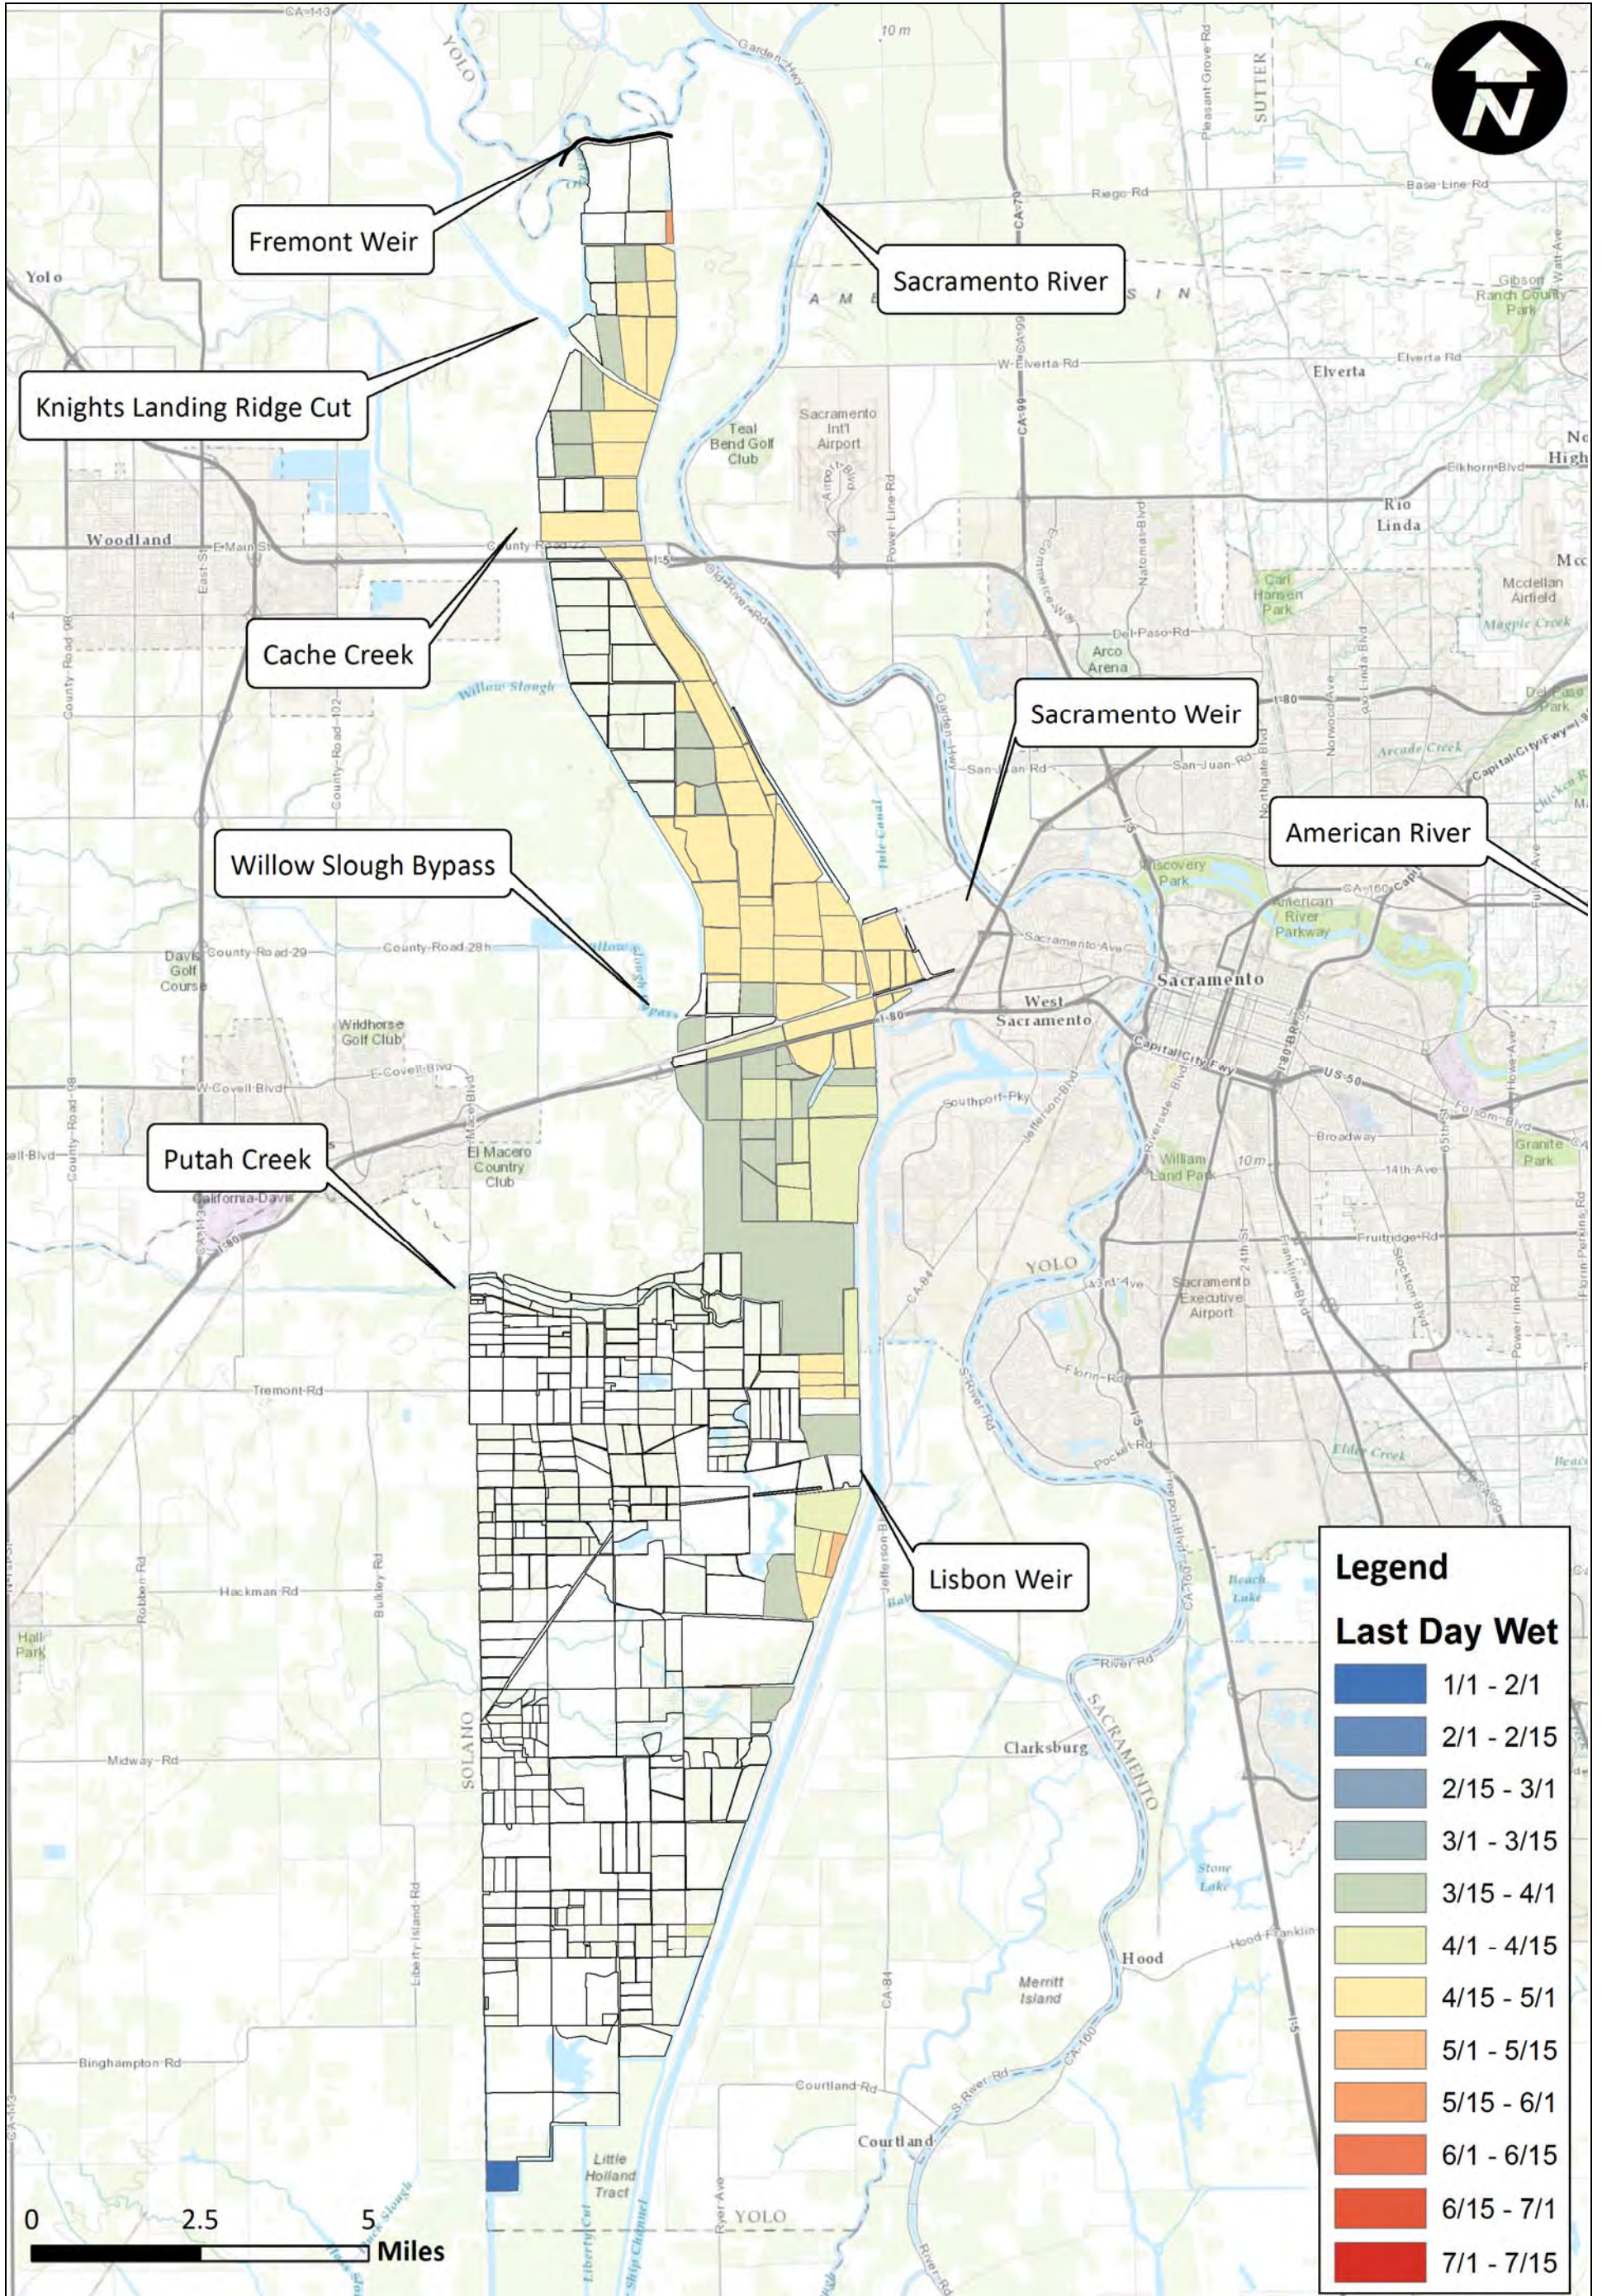

Notes:

Yolo Bypass Salmonid Habitat Restoration and Fish Passage
Last Day Wet Fremont Medium Channel 2011

Prepared for DWR

Created By: RDJ

Figure F47

Legend

Last Day Wet

Dark Blue	1/1 - 2/1
Blue	2/1 - 2/15
Light Blue	2/15 - 3/1
Teal	3/1 - 3/15
Green	3/15 - 4/1
Light Green	4/1 - 4/15
Yellow	4/15 - 5/1
Orange	5/1 - 5/15
Light Orange	5/15 - 6/1
Red-Orange	6/1 - 6/15
Red	6/15 - 7/1
Dark Red	7/1 - 7/15