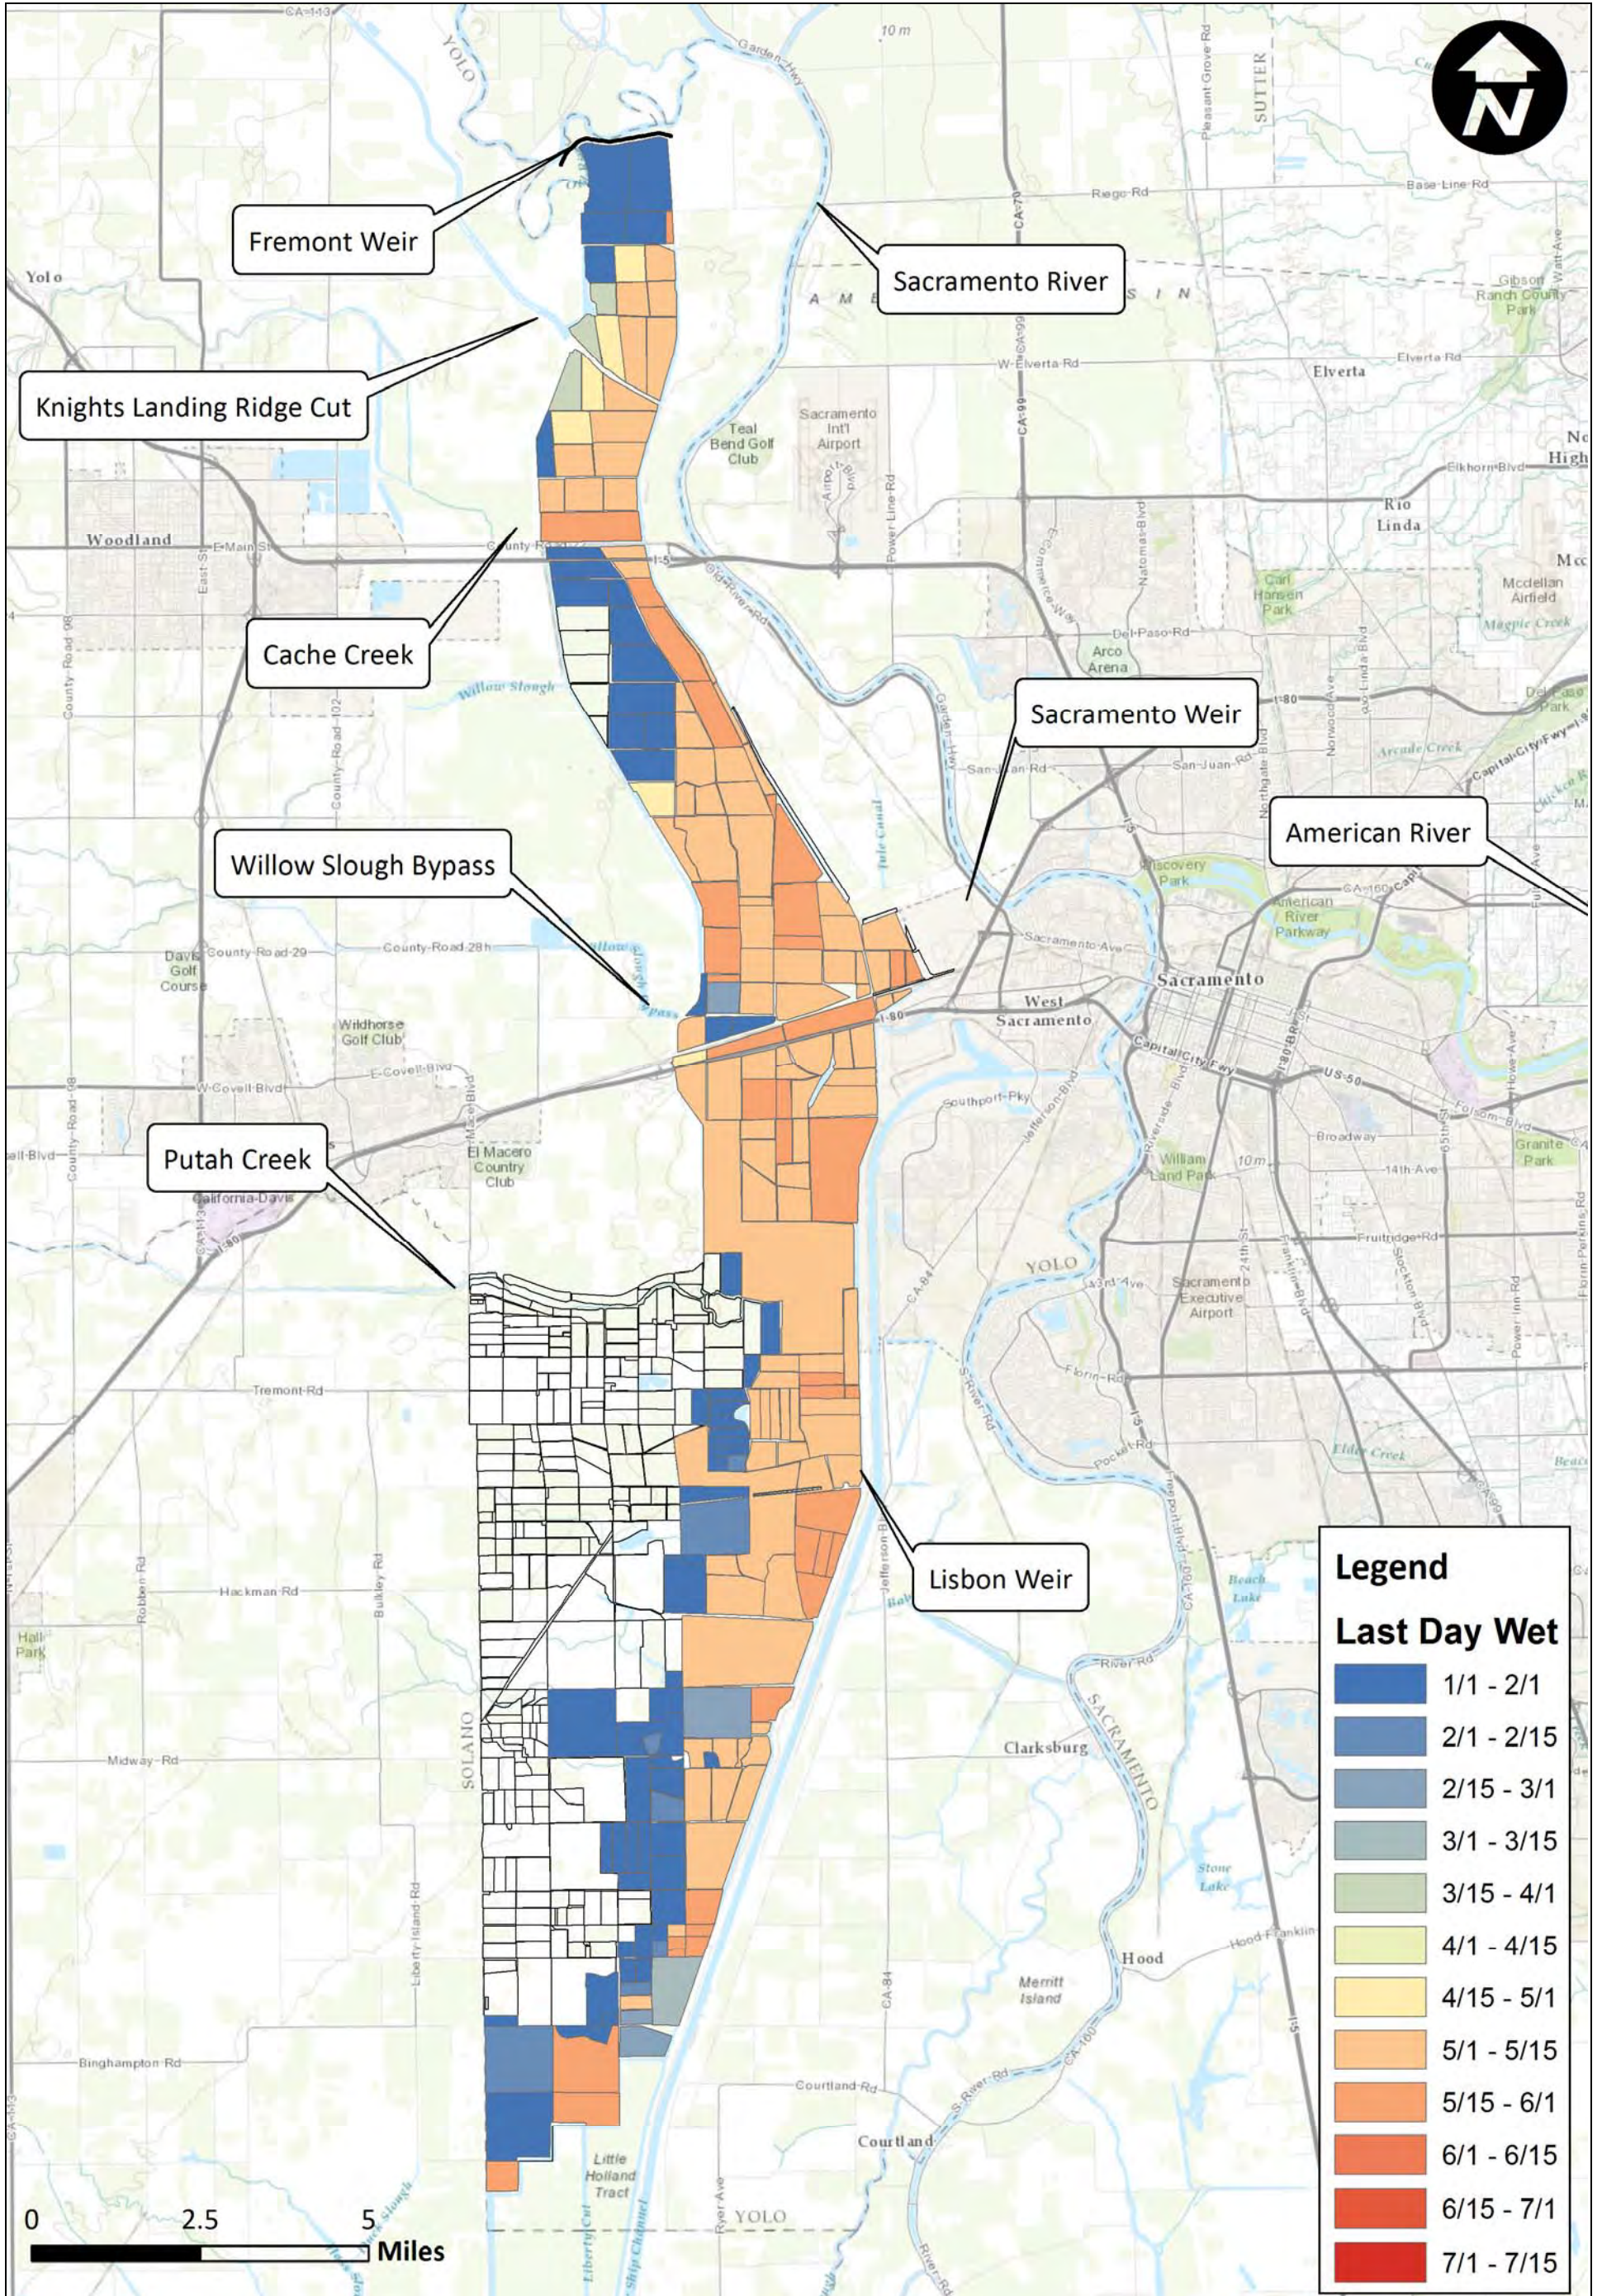

Notes:

Legend

Last Day Wet

Dark Blue	1/1 - 2/1
Medium Blue	2/1 - 2/15
Light Blue	2/15 - 3/1
Teal	3/1 - 3/15
Green	3/15 - 4/1
Light Green	4/1 - 4/15
Yellow	4/15 - 5/1
Orange	5/1 - 5/15
Light Orange	5/15 - 6/1
Red-Orange	6/1 - 6/15
Red	6/15 - 7/1
Dark Red	7/1 - 7/15

Notes:

Yolo Bypass Salmonid Habitat Restoration and Fish Passage
Last Day Wet Fremont Large Channel 2001

Prepared for DWR

Created By: RDJ

Figure F53

Notes:

Notes:

Prepared for DWR