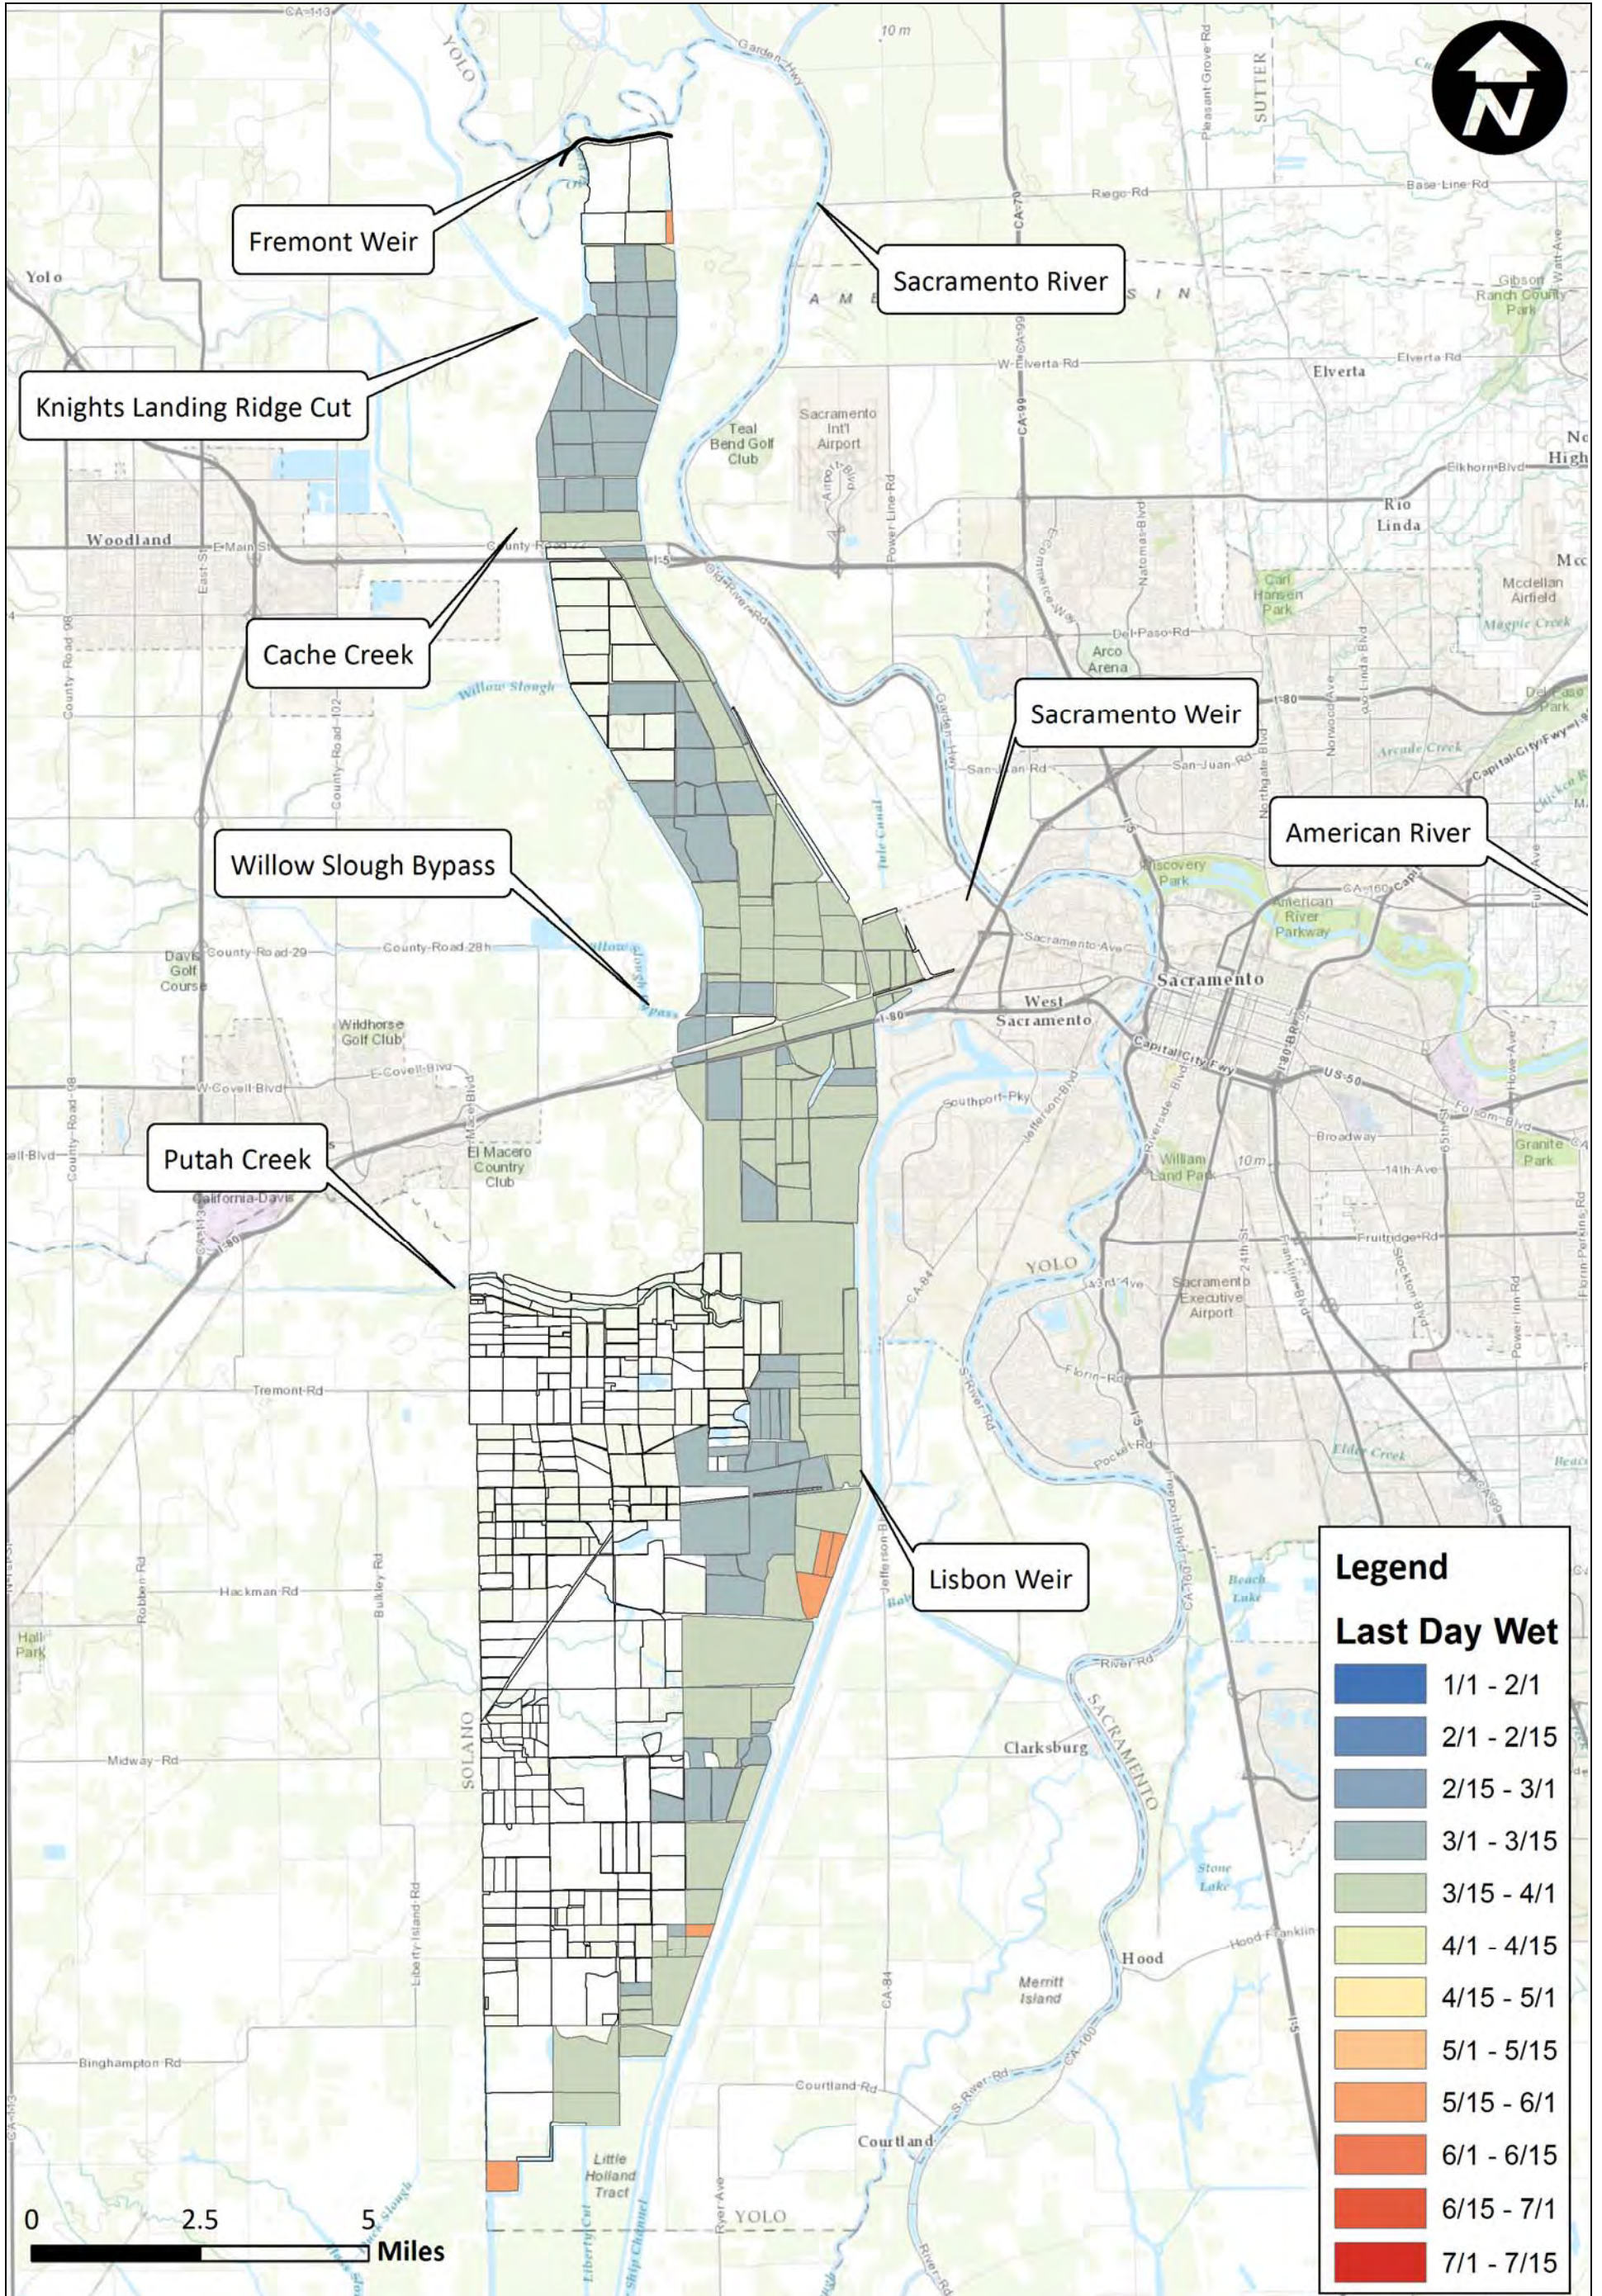

Created By: RDJ

Figure F51

Legend

Last Day Wet

Dark Blue	1/1 - 2/1
Blue	2/1 - 2/15
Light Blue	2/15 - 3/1
Teal	3/1 - 3/15
Green	3/15 - 4/1
Light Green	4/1 - 4/15
Yellow	4/15 - 5/1
Orange	5/1 - 5/15
Light Orange	5/15 - 6/1
Red-Orange	6/1 - 6/15
Red	6/15 - 7/1
Dark Red	7/1 - 7/15

Notes:

Legend

Last Day Wet

Dark Blue	1/1 - 2/1
Medium Blue	2/1 - 2/15
Light Blue	2/15 - 3/1
Teal	3/1 - 3/15
Green	3/15 - 4/1
Light Green	4/1 - 4/15
Yellow	4/15 - 5/1
Orange	5/1 - 5/15
Light Orange	5/15 - 6/1
Red-Orange	6/1 - 6/15
Red	6/15 - 7/1
Dark Red	7/1 - 7/15