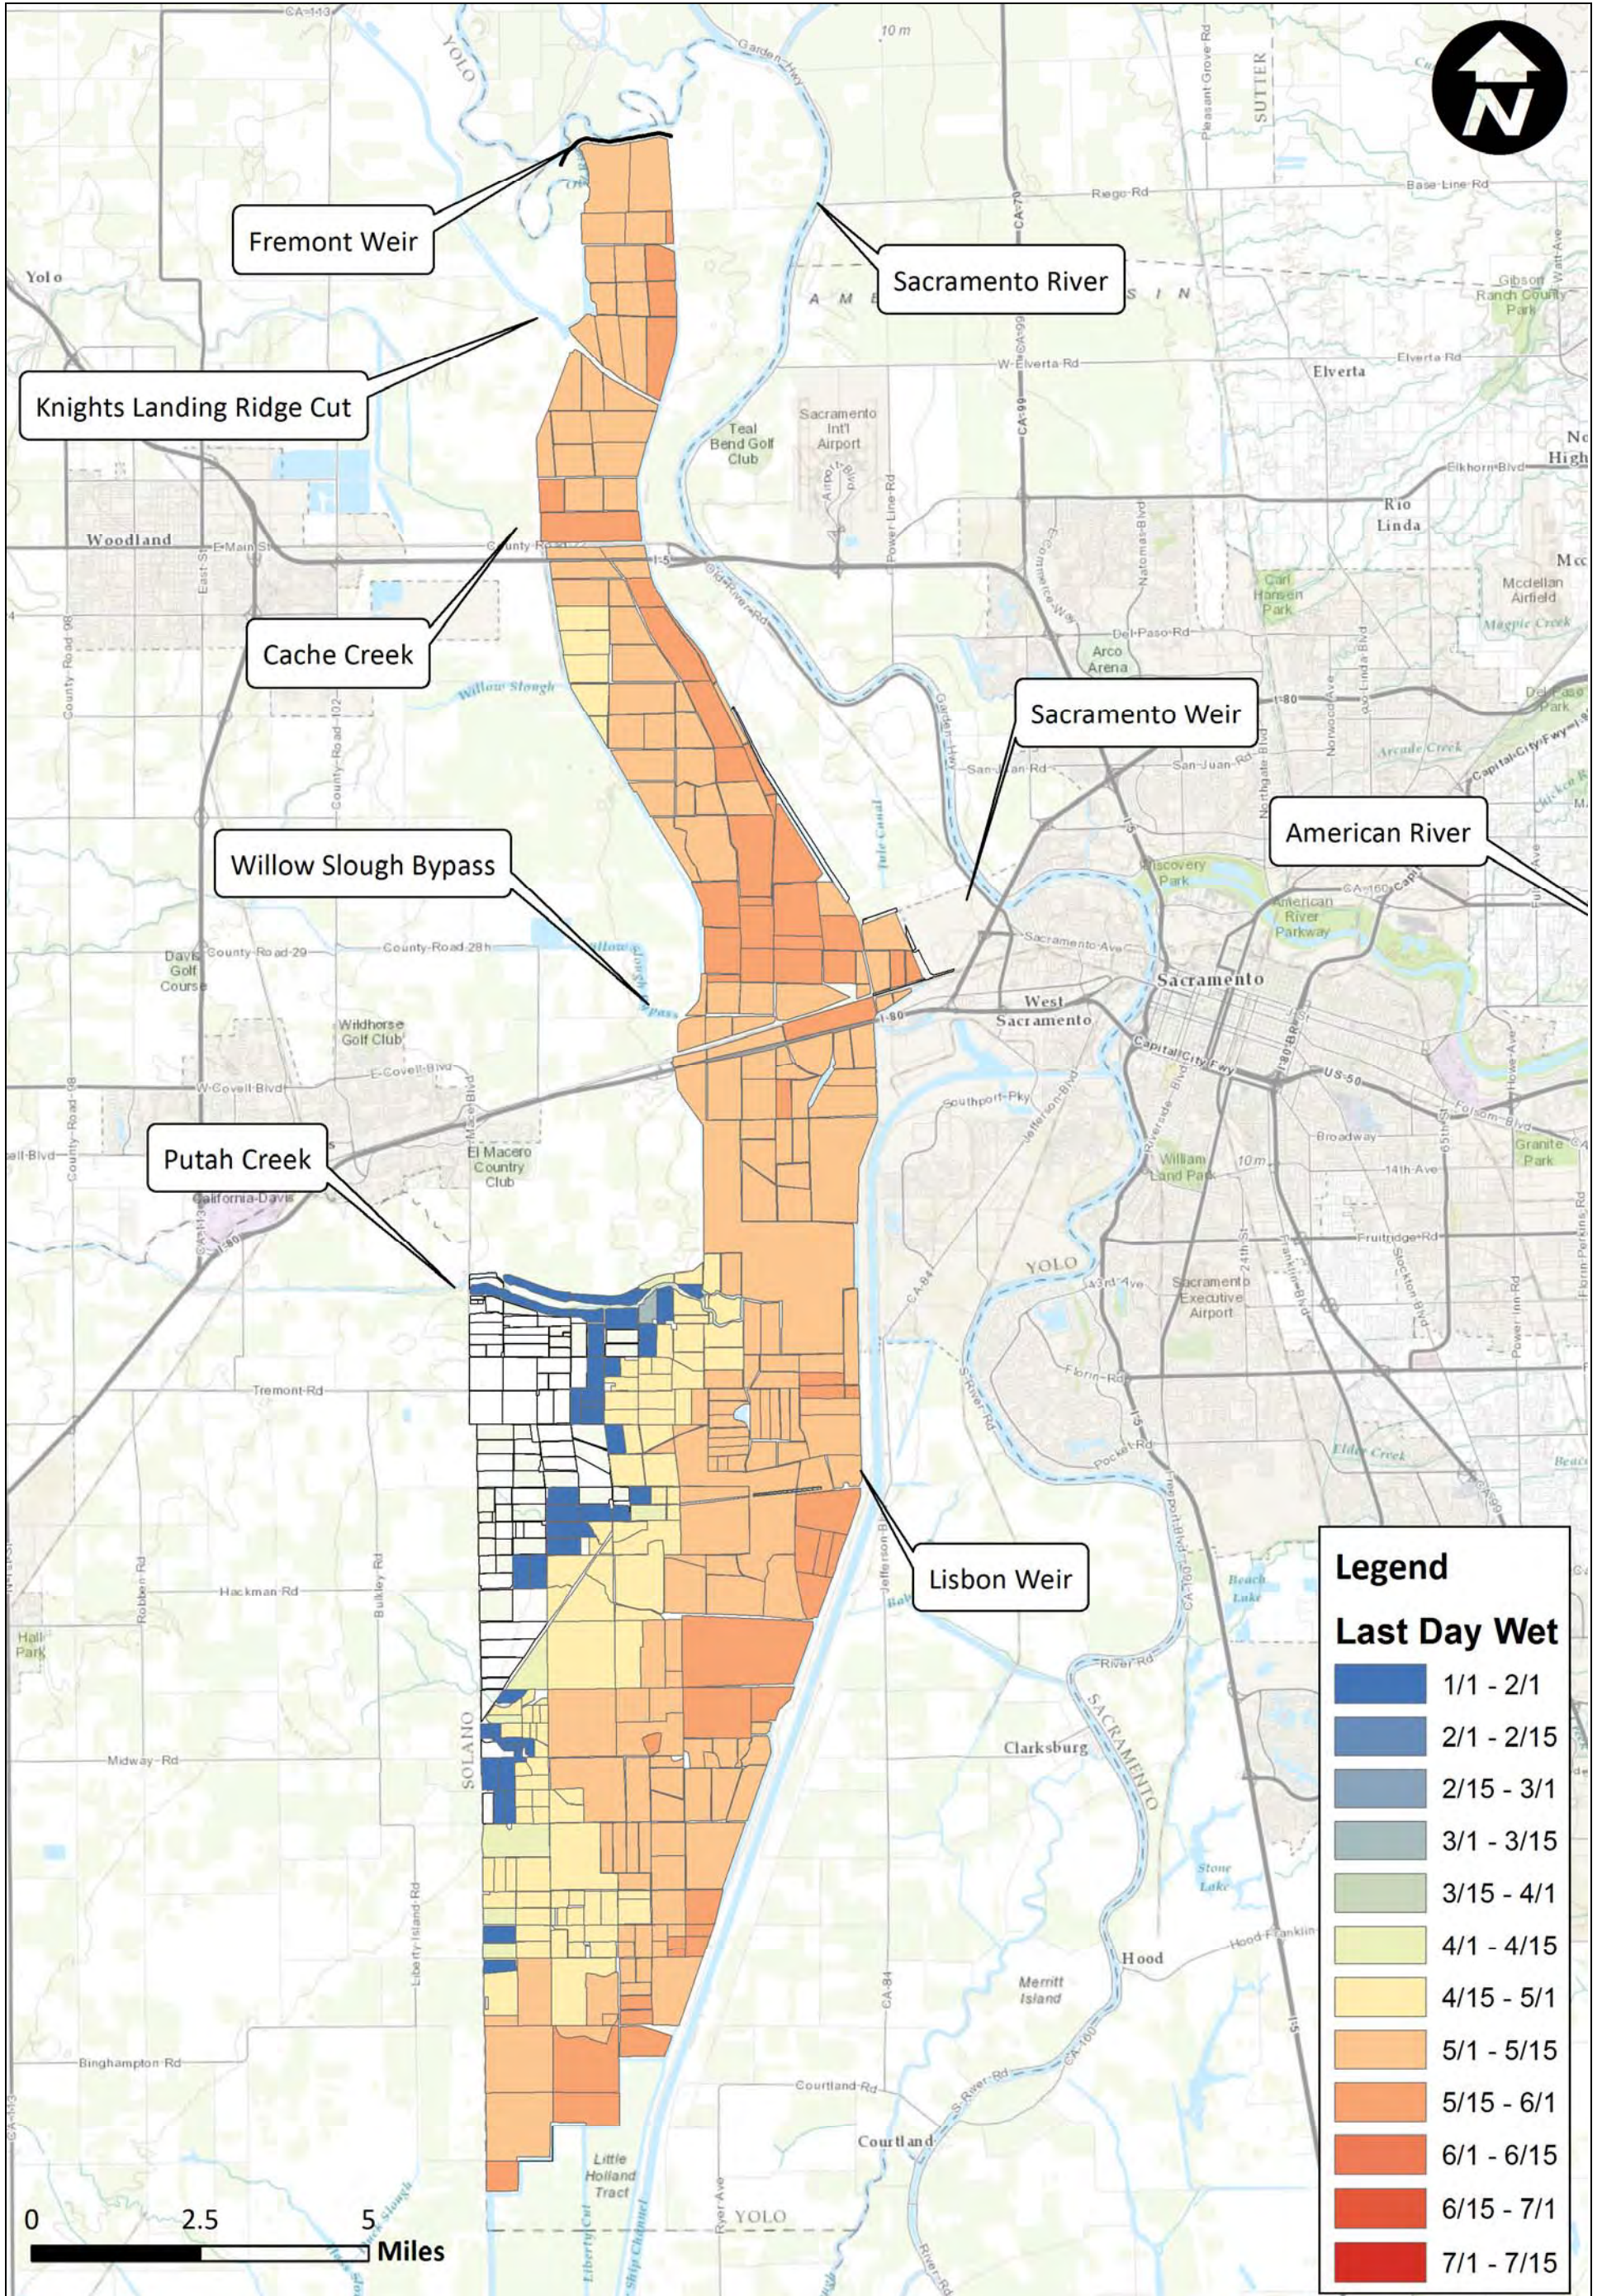

Created By: RDJ

Figure F56

Notes:

Prepared for DWR

Created By: RDJ

Yolo Bypass Salmonid Habitat Restoration and Fish Passage
Last Day Wet Fremont Large Channel 2005
Figure F57

Legend

Last Day Wet

Dark Blue	1/1 - 2/1
Blue	2/1 - 2/15
Light Blue	2/15 - 3/1
Teal	3/1 - 3/15
Green	3/15 - 4/1
Light Green	4/1 - 4/15
Yellow	4/15 - 5/1
Orange	5/1 - 5/15
Dark Orange	5/15 - 6/1
Red-Orange	6/1 - 6/15
Red	6/15 - 7/1
Dark Red	7/1 - 7/15

Notes:

Legend

Last Day Wet

Dark Blue	1/1 - 2/1
Medium Blue	2/1 - 2/15
Light Blue	2/15 - 3/1
Teal	3/1 - 3/15
Light Green	3/15 - 4/1
Yellow-Green	4/1 - 4/15
Yellow	4/15 - 5/1
Light Orange	5/1 - 5/15
Orange	5/15 - 6/1
Dark Orange	6/1 - 6/15
Red-Orange	6/15 - 7/1
Red	7/1 - 7/15