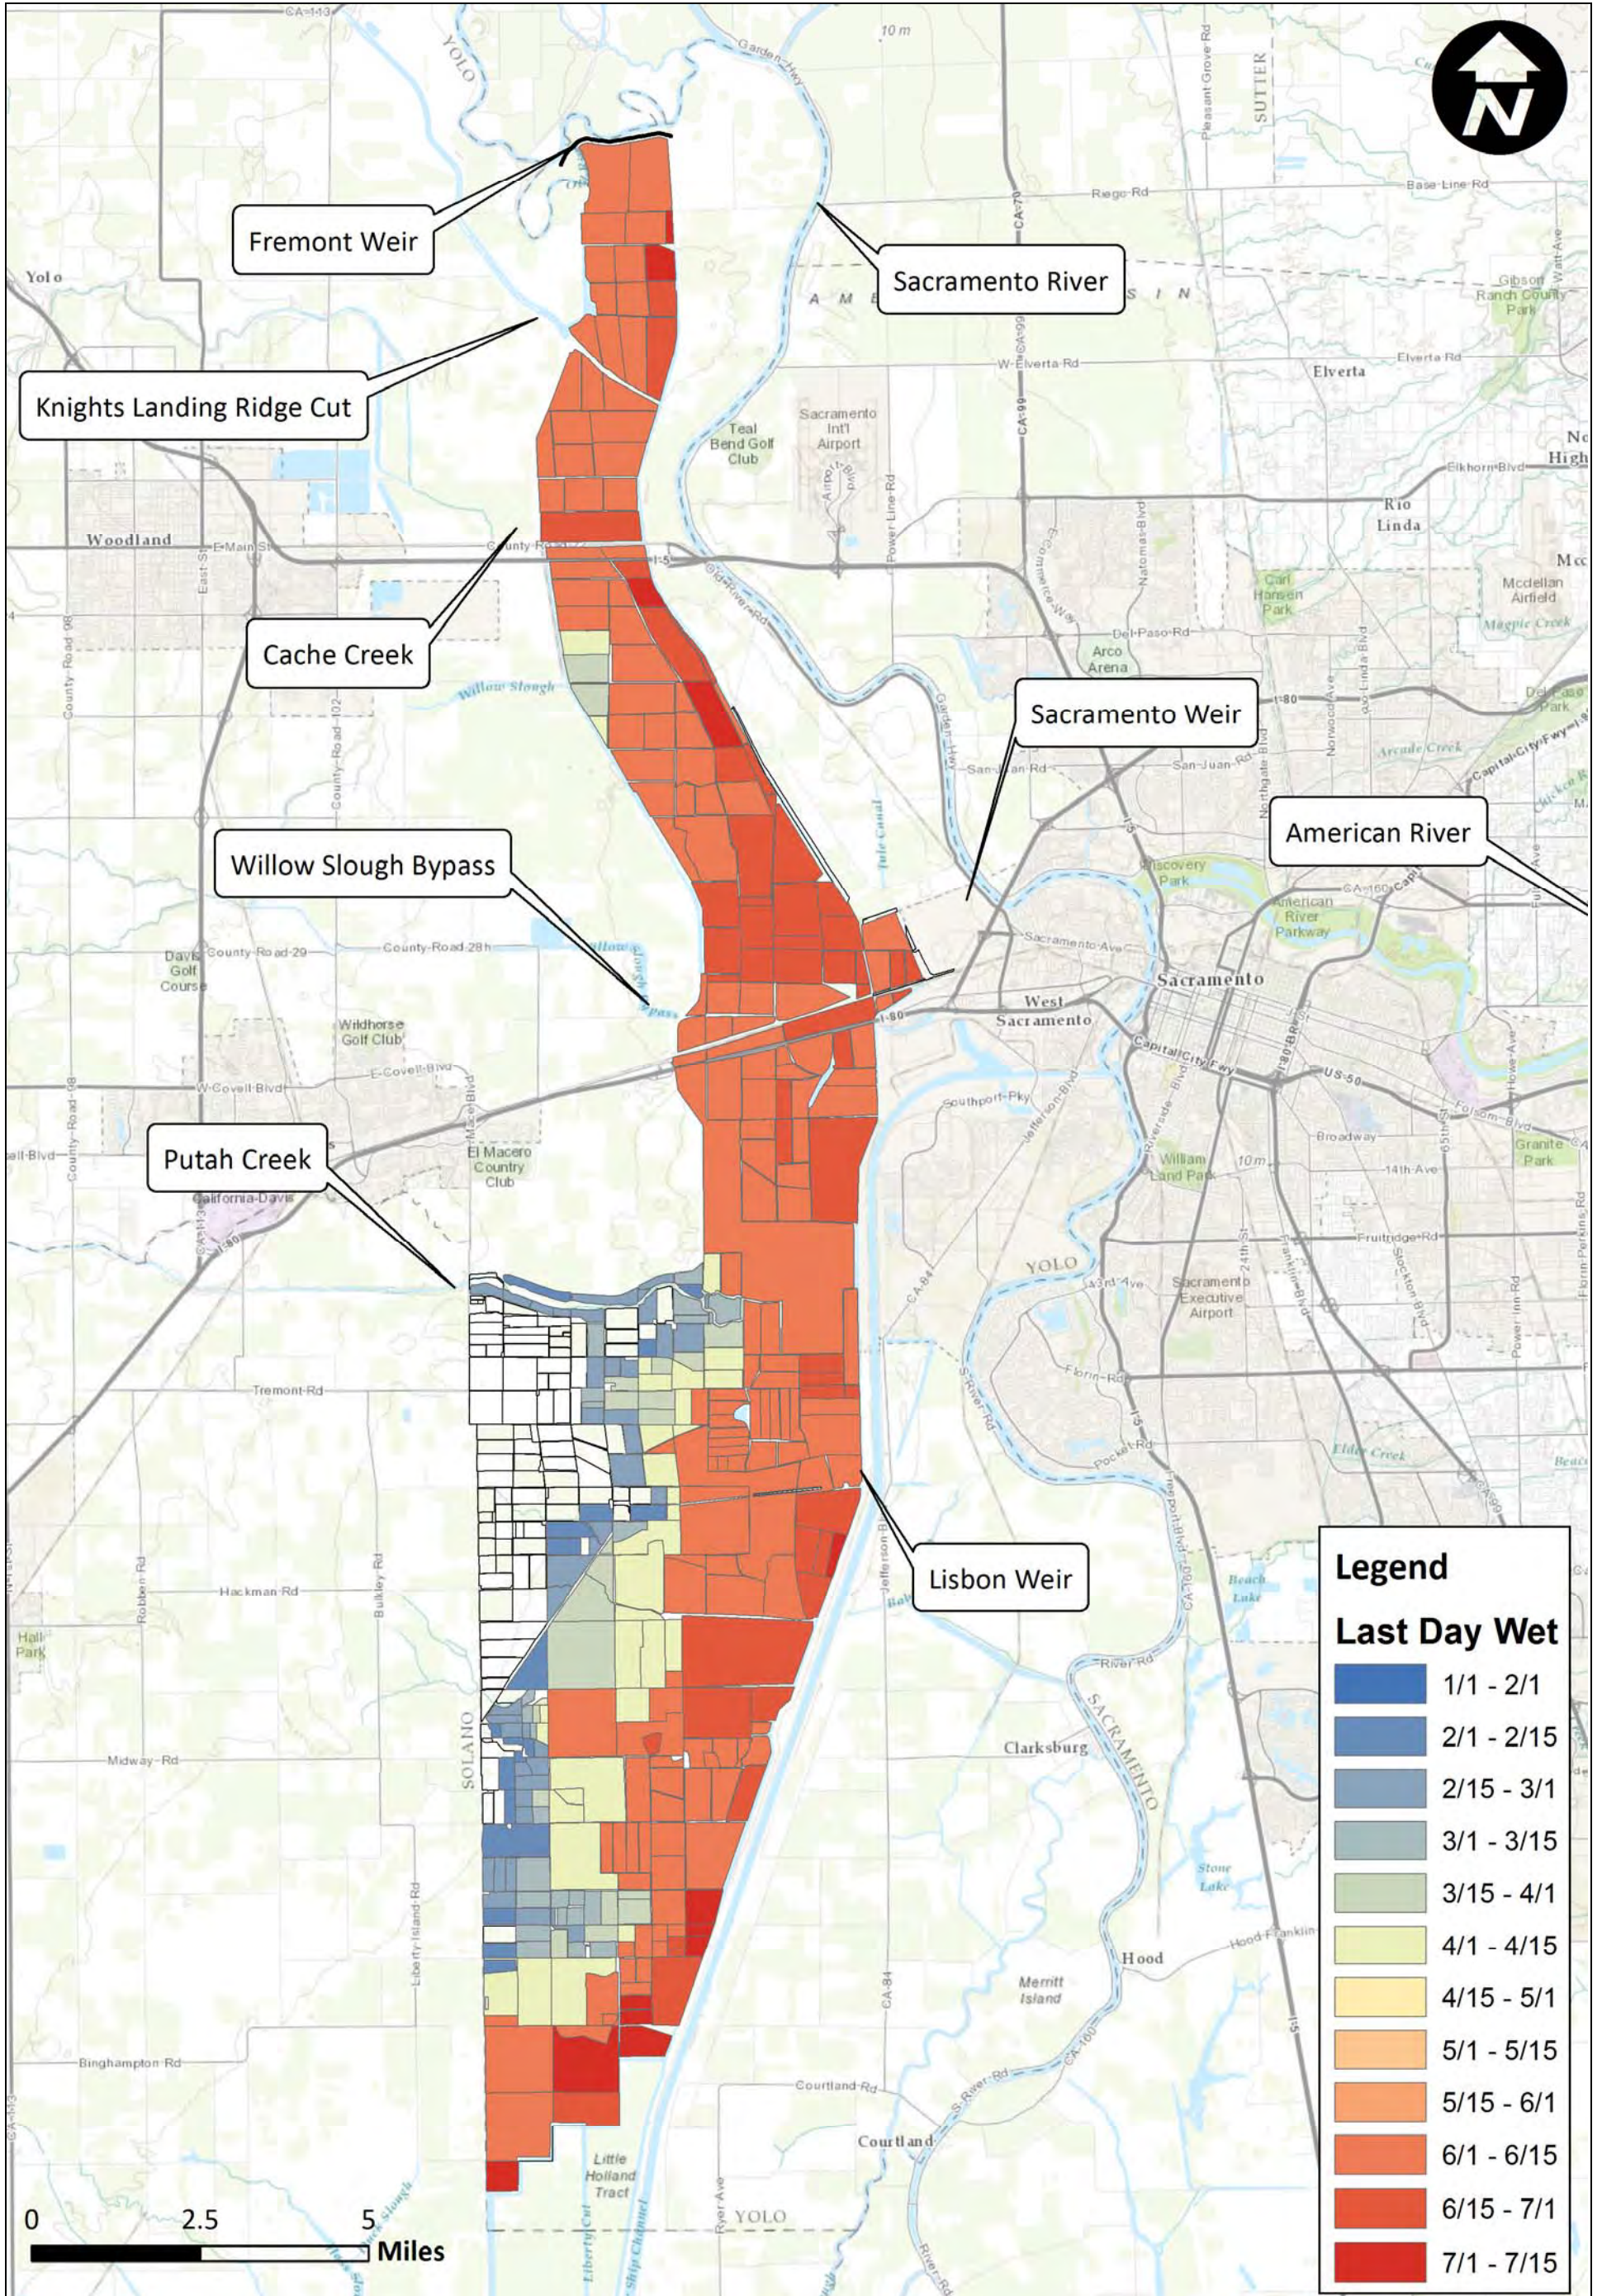

Notes:

Yolo Bypass Salmonid Habitat Restoration and Fish Passage
Last Day Wet Fremont Medium Channel 2012

Prepared for DWR

Created By: RDJ

Figure F48

Notes:

Notes:

Prepared for DWR

Yolo Bypass Salmonid Habitat Restoration and Fish Passage
Last Day Wet Fremont Large Channel 1998

Created By: RDJ

Figure F50

Notes:

Prepared for DWR

Yolo Bypass Salmonid Habitat Restoration and Fish Passage
Last Day Wet Fremont Large Channel 1999

Notes:

Legend

Last Day Wet

Dark Blue	1/1 - 2/1
Medium Blue	2/1 - 2/15
Light Blue	2/15 - 3/1
Teal	3/1 - 3/15
Green	3/15 - 4/1
Light Green	4/1 - 4/15
Yellow	4/15 - 5/1
Orange	5/1 - 5/15
Light Orange	5/15 - 6/1
Red-Orange	6/1 - 6/15
Red	6/15 - 7/1
Dark Red	7/1 - 7/15