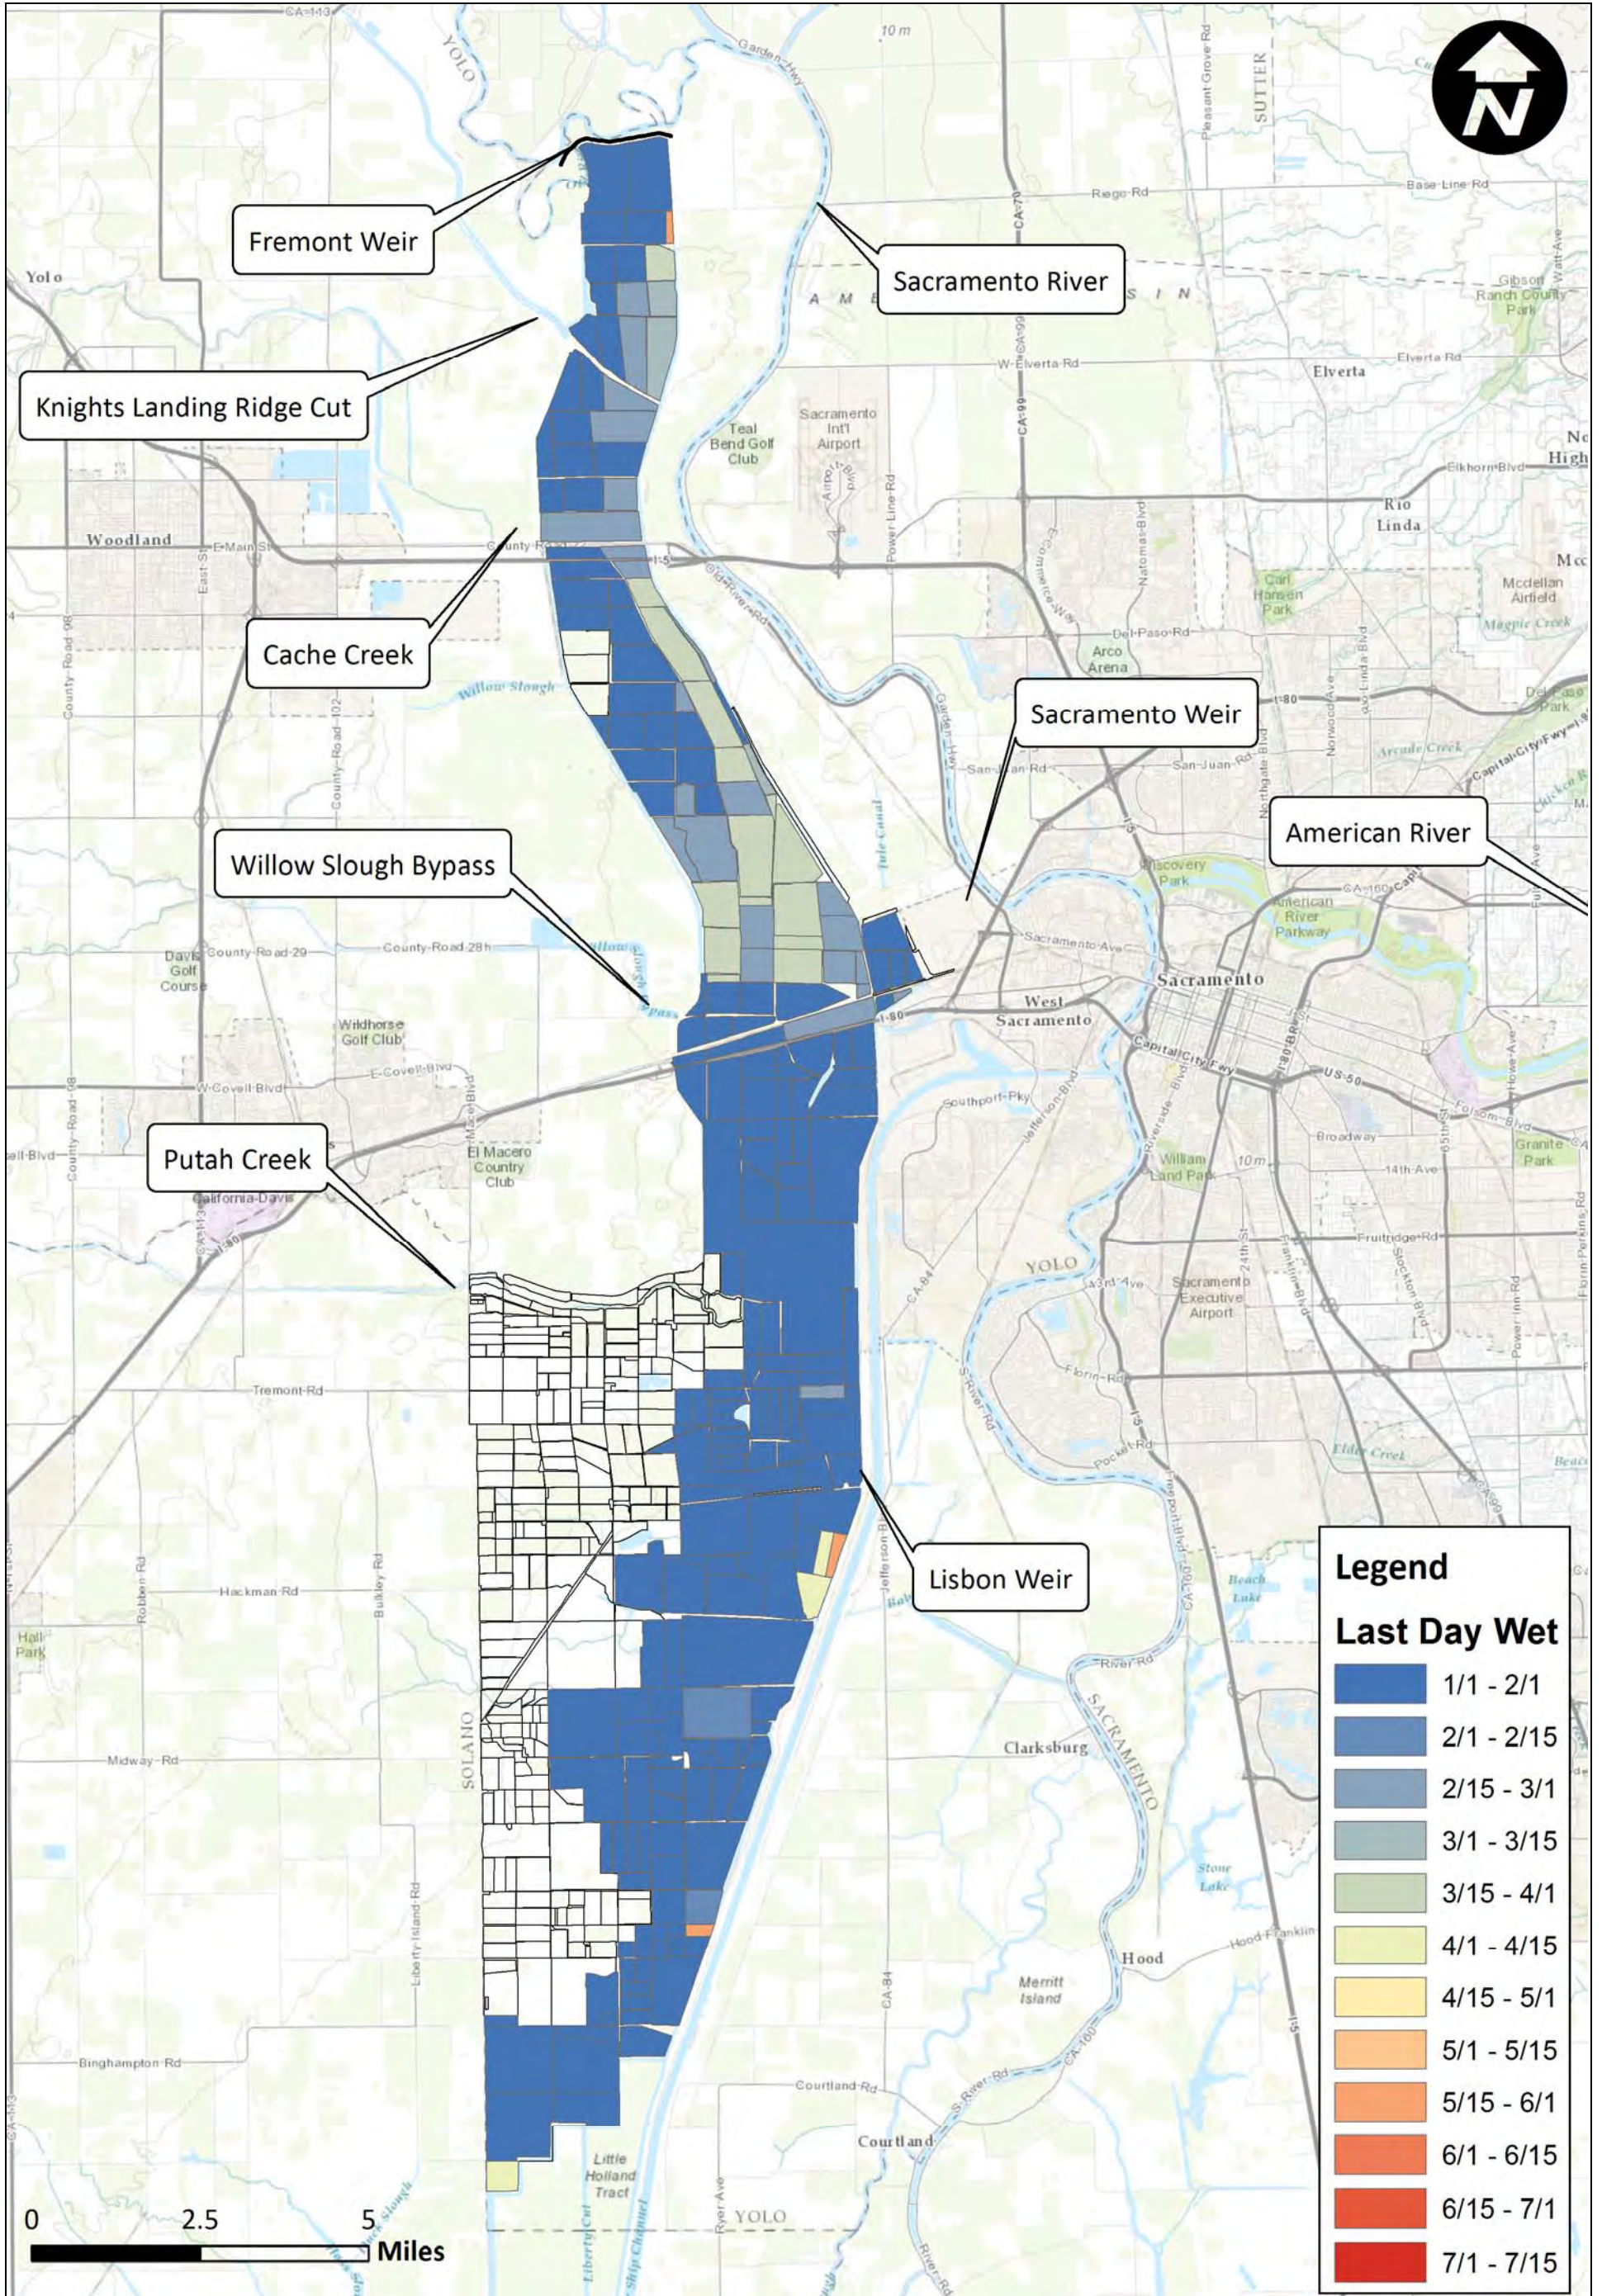

Notes:

Legend

Last Day Wet

Dark Blue	1/1 - 2/1
Medium Blue	2/1 - 2/15
Light Blue	2/15 - 3/1
Teal	3/1 - 3/15
Green	3/15 - 4/1
Light Green	4/1 - 4/15
Yellow	4/15 - 5/1
Orange	5/1 - 5/15
Light Orange	5/15 - 6/1
Red-Orange	6/1 - 6/15
Red	6/15 - 7/1
Dark Red	7/1 - 7/15

Notes:

Yolo Bypass Salmonid Habitat Restoration and Fish Passage
Last Day Wet Fremont Large Channel 2001

Prepared for DWR

Created By: RDJ

Figure F53

Notes:

Notes:

Prepared for DWR

Yolo Bypass Salmonid Habitat Restoration and Fish Passage
Last Day Wet Fremont Large Channel 2003

Created By: RDJ

Figure F55

Notes:

Prepared for DWR

Yolo Bypass Salmonid Habitat Restoration and Fish Passage
Last Day Wet Fremont Large Channel 2004