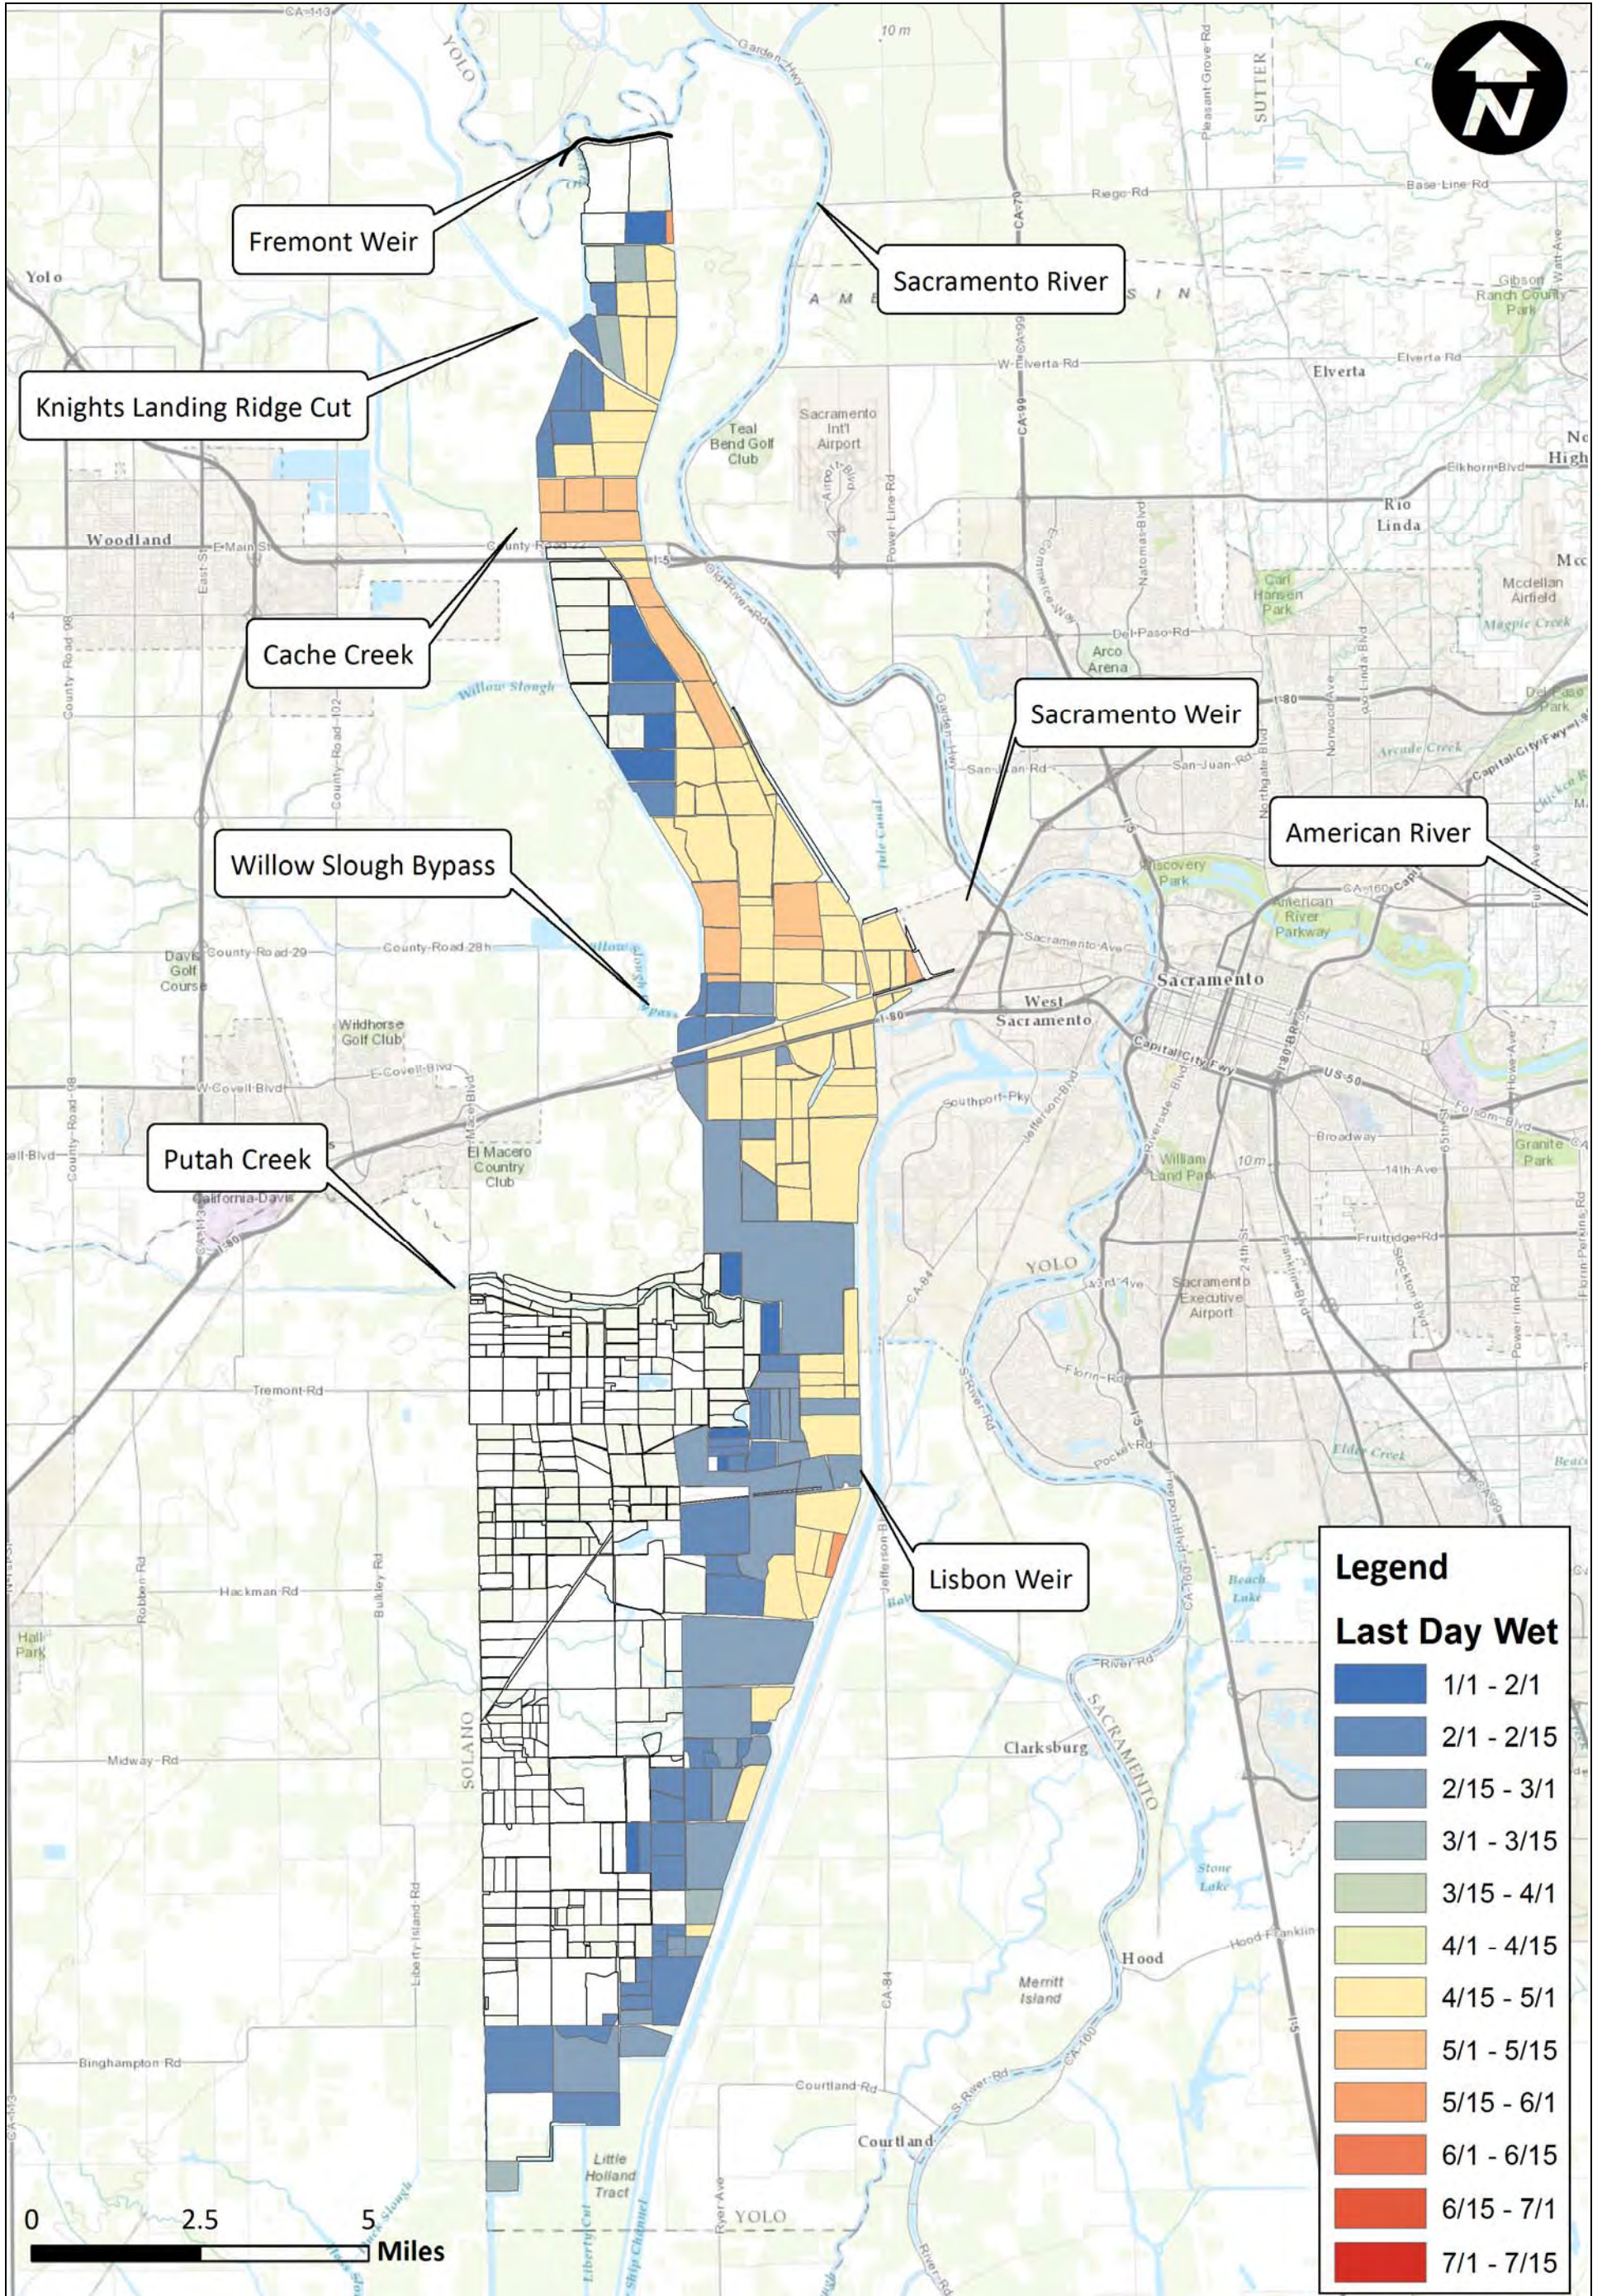

Yolo Bypass Salmonid Habitat Restoration and Fish Passage
Last Day Wet Fremont Large Channel 2008
Figure F60

Notes:

Prepared for DWR

Created By: RDJ

Yolo Bypass Salmonid Habitat Restoration and Fish Passage
Last Day Wet Fremont Large Channel 2009
Figure F61

Legend

Last Day Wet

Dark Blue	1/1 - 2/1
Medium Blue	2/1 - 2/15
Light Blue	2/15 - 3/1
Teal	3/1 - 3/15
Light Green	3/15 - 4/1
Yellow-Green	4/1 - 4/15
Yellow	4/15 - 5/1
Orange	5/1 - 5/15
Light Orange	5/15 - 6/1
Red-Orange	6/1 - 6/15
Red	6/15 - 7/1
Dark Red	7/1 - 7/15