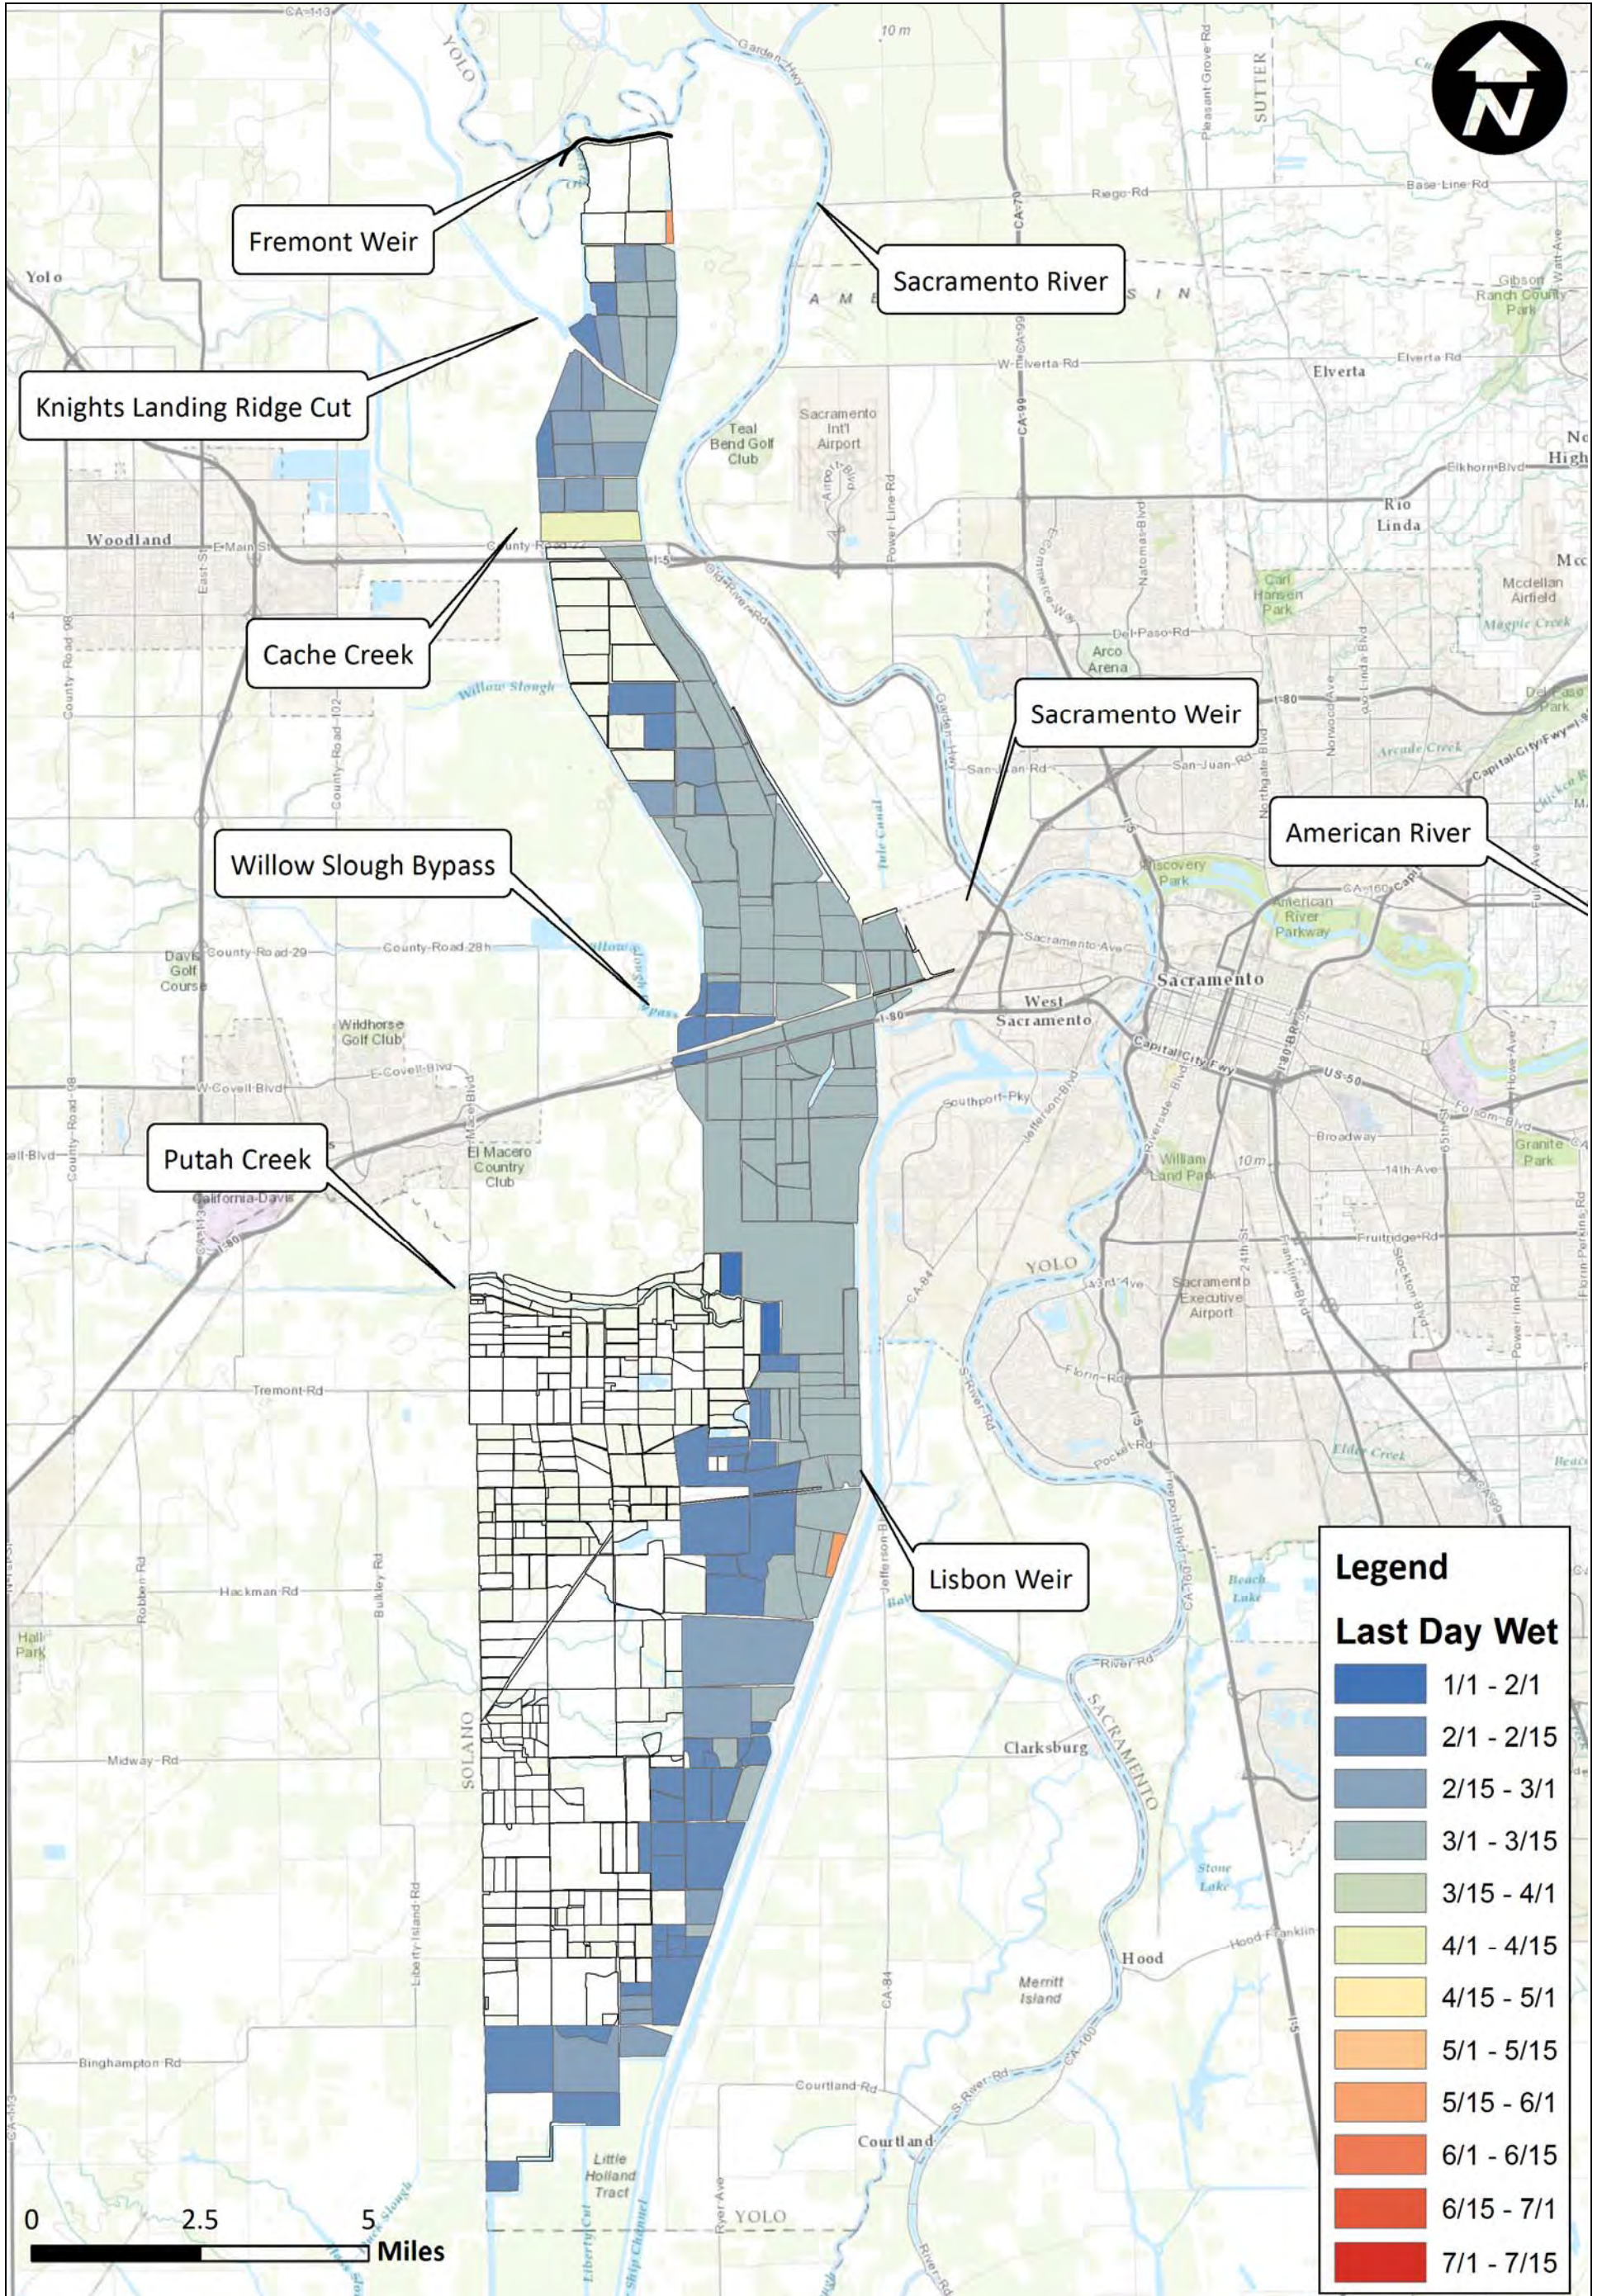

Notes:

Legend

Last Day Wet

Dark Blue	1/1 - 2/1
Medium Blue	2/1 - 2/15
Light Blue	2/15 - 3/1
Teal	3/1 - 3/15
Light Green	3/15 - 4/1
Yellow-Green	4/1 - 4/15
Yellow	4/15 - 5/1
Light Orange	5/1 - 5/15
Orange	5/15 - 6/1
Dark Orange	6/1 - 6/15
Red-Orange	6/15 - 7/1
Red	7/1 - 7/15

Notes:

Yolo Bypass Salmonid Habitat Restoration and Fish Passage
Last Day Wet Fremont Large Channel 2007

Prepared for DWR

Created By: RDJ

Figure F59

Notes:

Prepared for DWR

Created By: RDJ