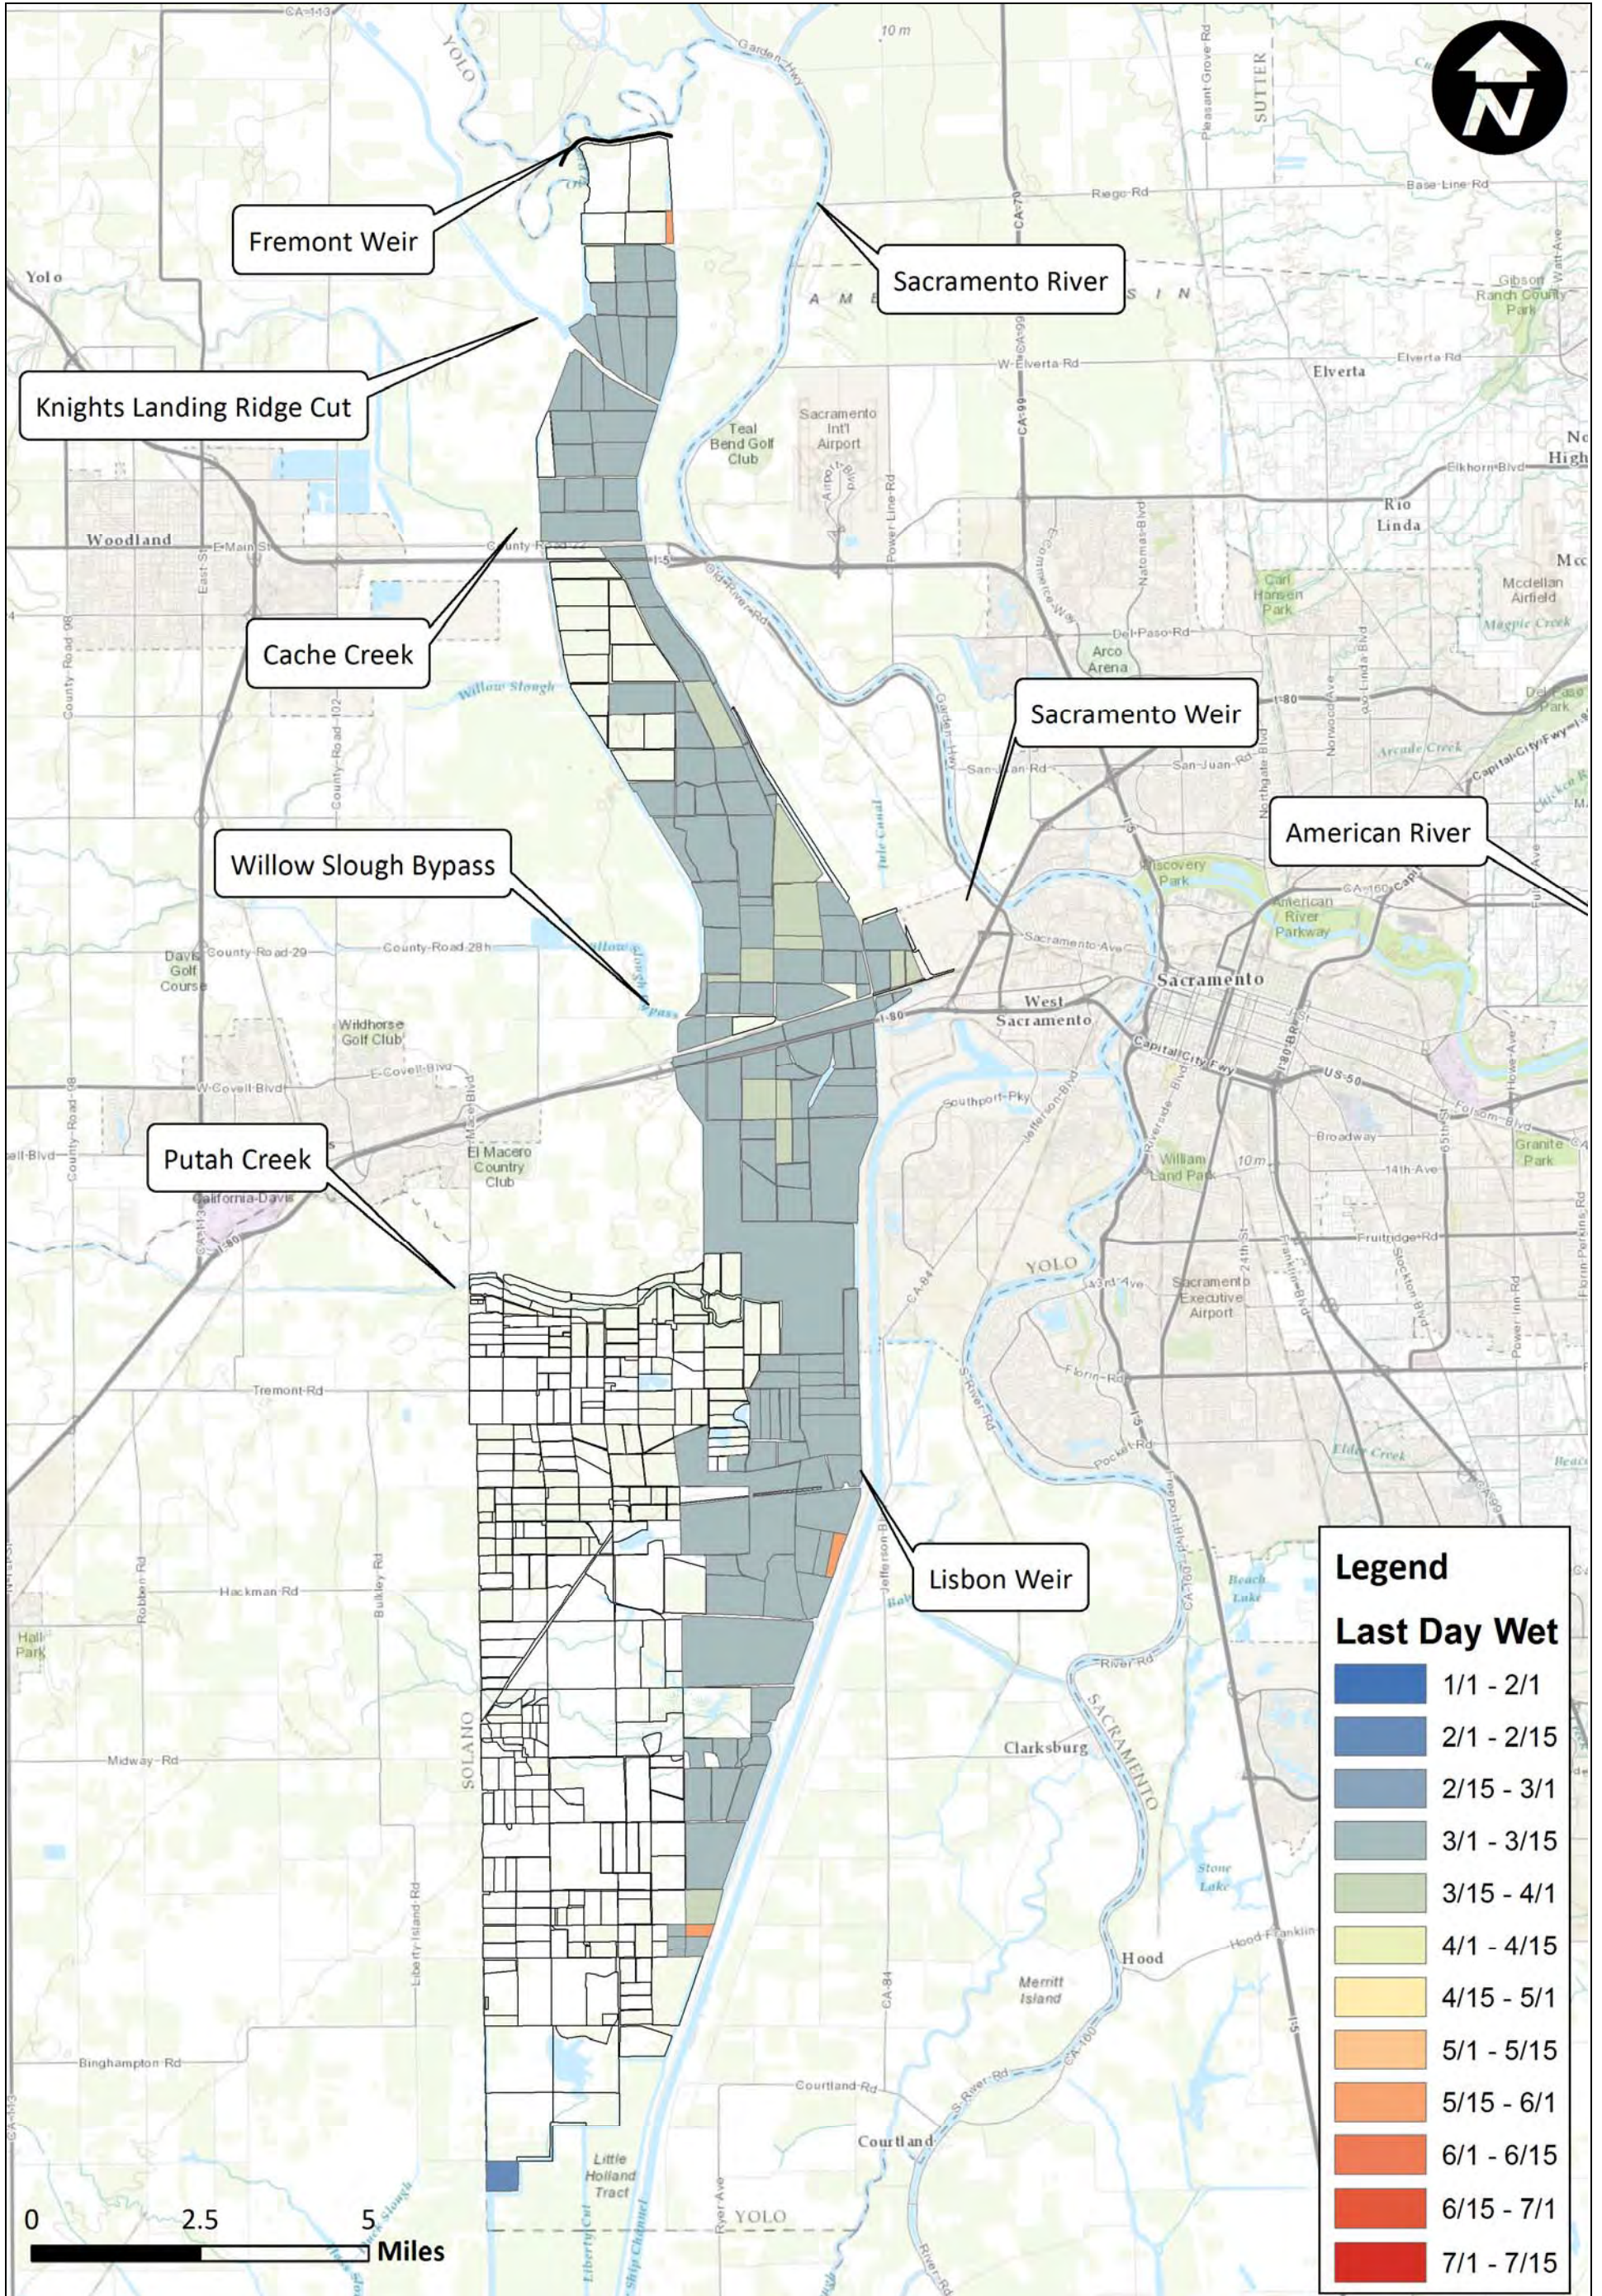

Notes:

Prepared for DWR

Created By: RDJ

Yolo Bypass Salmonid Habitat Restoration and Fish Passage
Last Day Wet Fremont Large Channel 2009
Figure F61