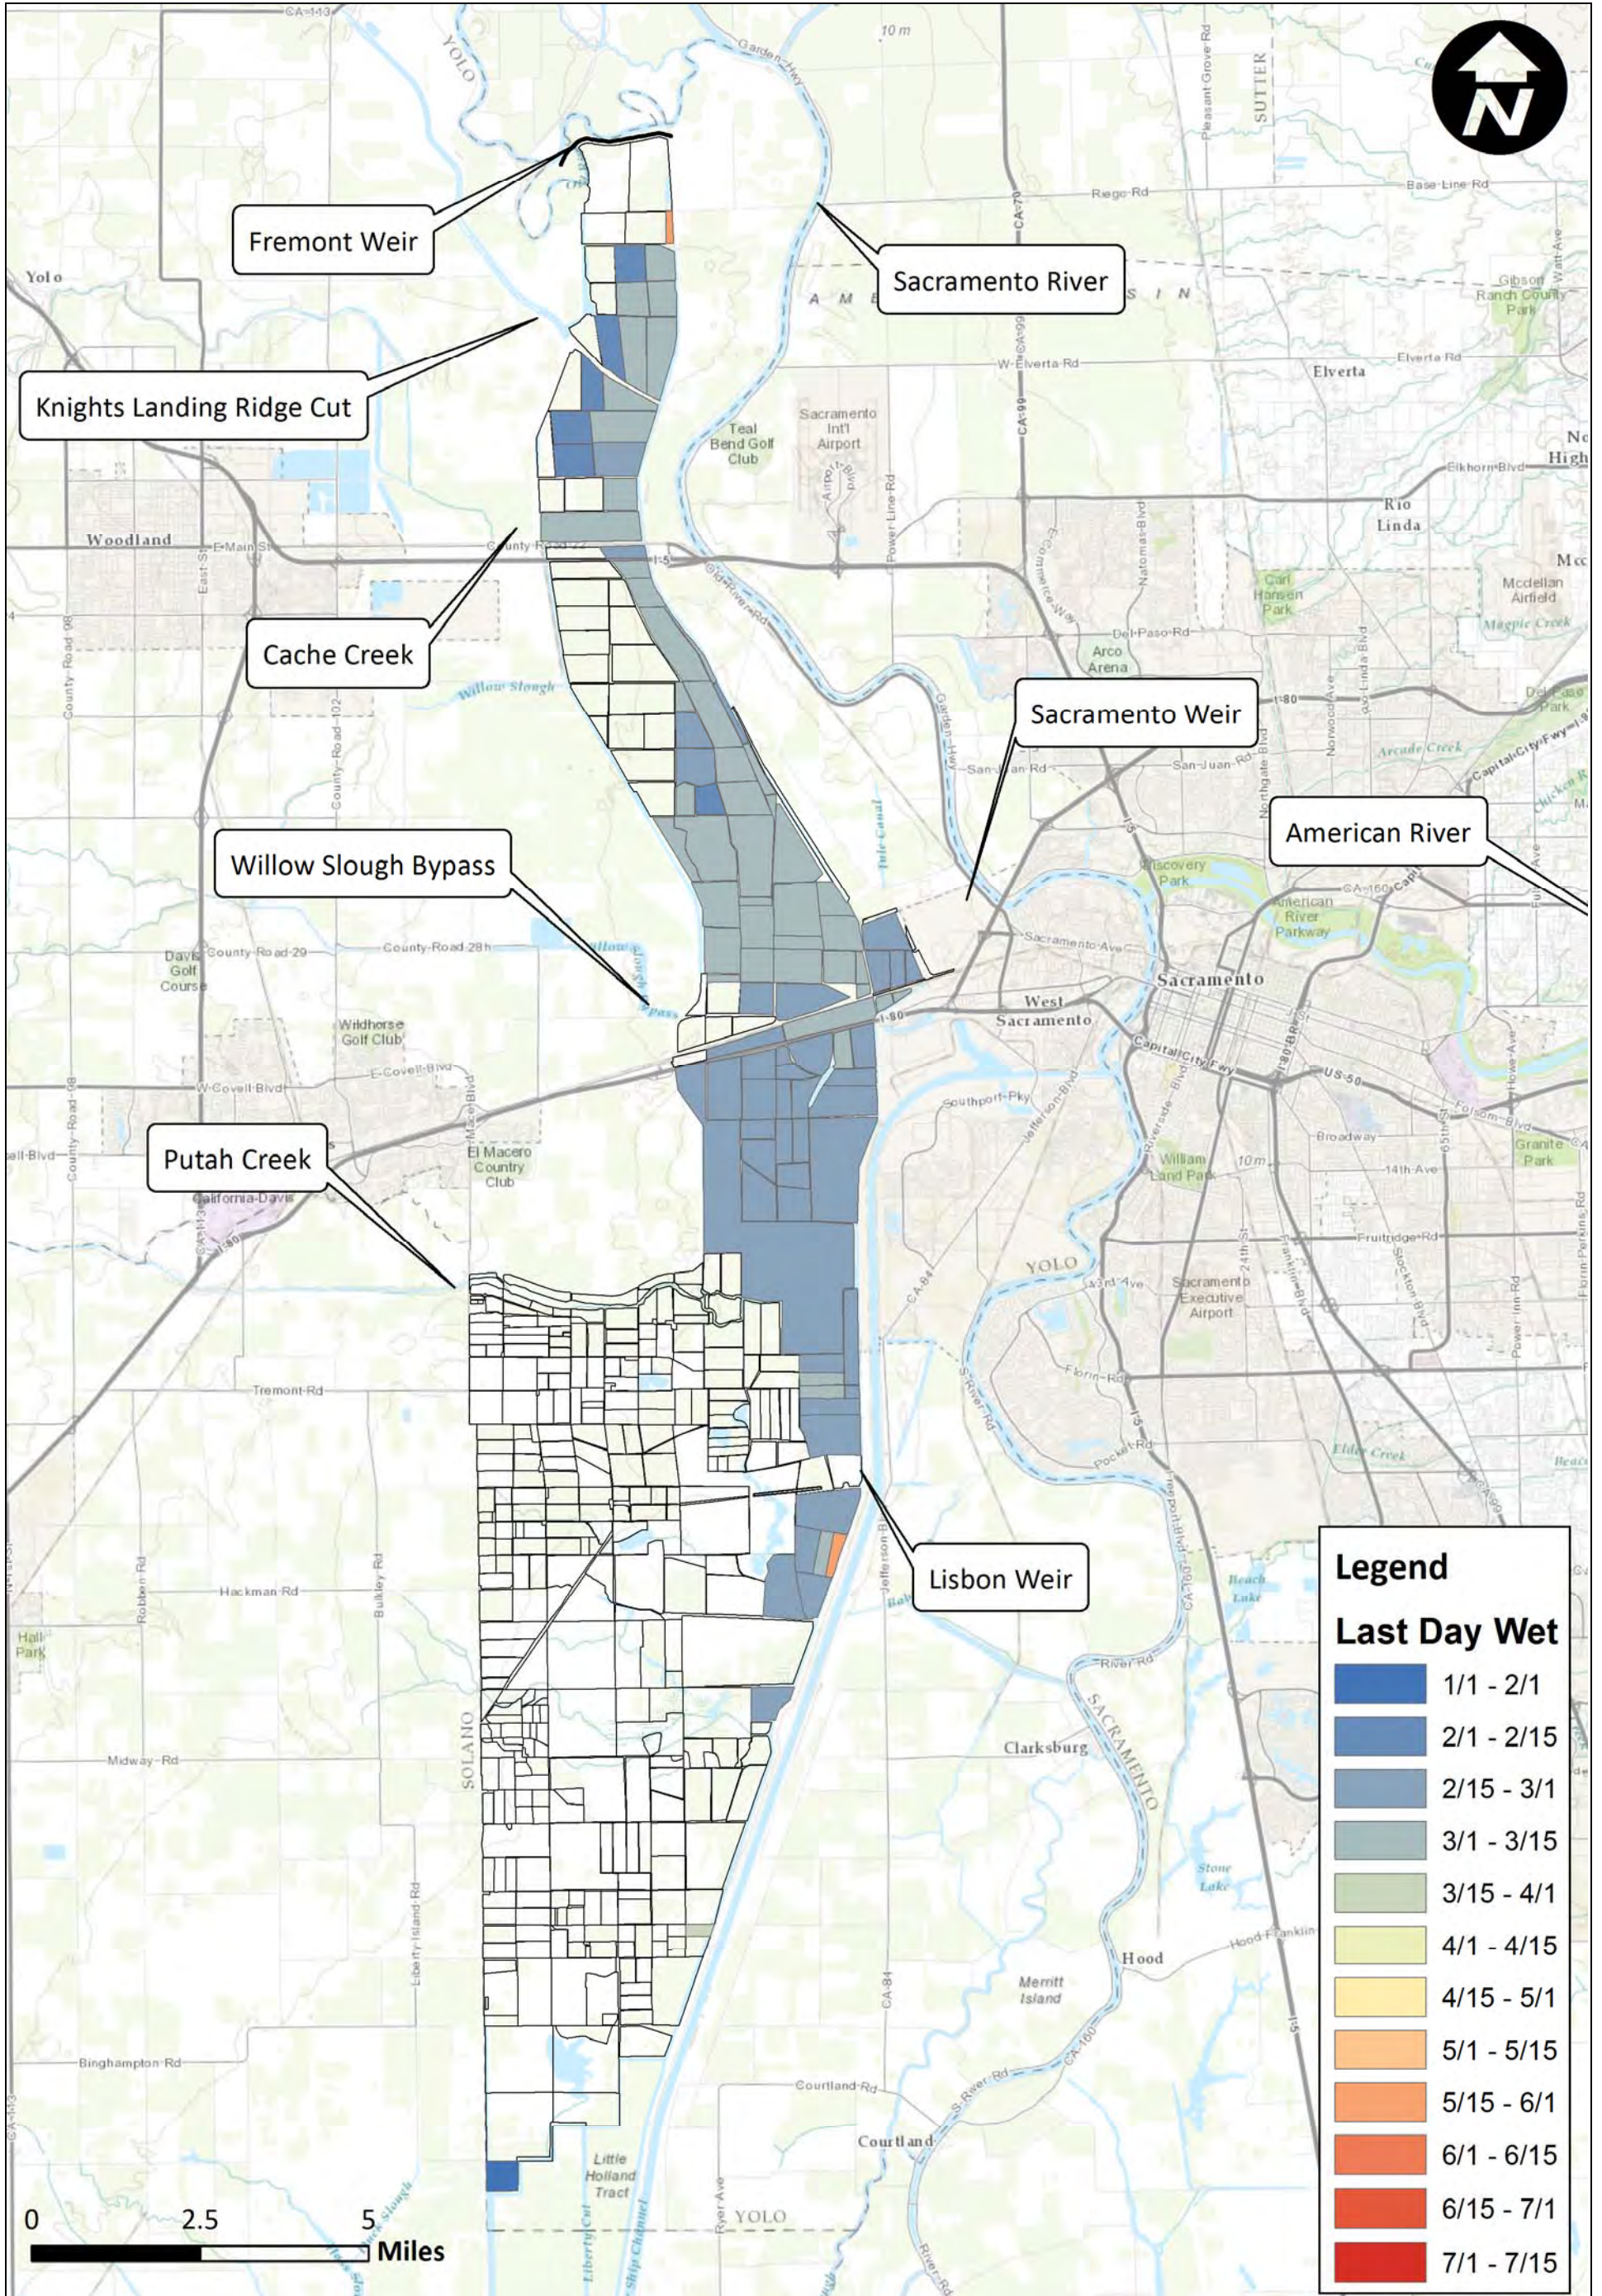

Notes:

Yolo Bypass Salmonid Habitat Restoration and Fish Passage
Last Day Wet Fremont Medium Channel 2005

Prepared for DWR

Created By: RDJ

Figure F41

Notes:

Notes:

Legend

Last Day Wet

Dark Blue	1/1 - 2/1
Medium Blue	2/1 - 2/15
Light Blue	2/15 - 3/1
Very Light Blue	3/1 - 3/15
Light Green	3/15 - 4/1
Yellow-Green	4/1 - 4/15
Yellow	4/15 - 5/1
Light Orange	5/1 - 5/15
Orange	5/15 - 6/1
Dark Orange	6/1 - 6/15
Red-Orange	6/15 - 7/1
Red	7/1 - 7/15