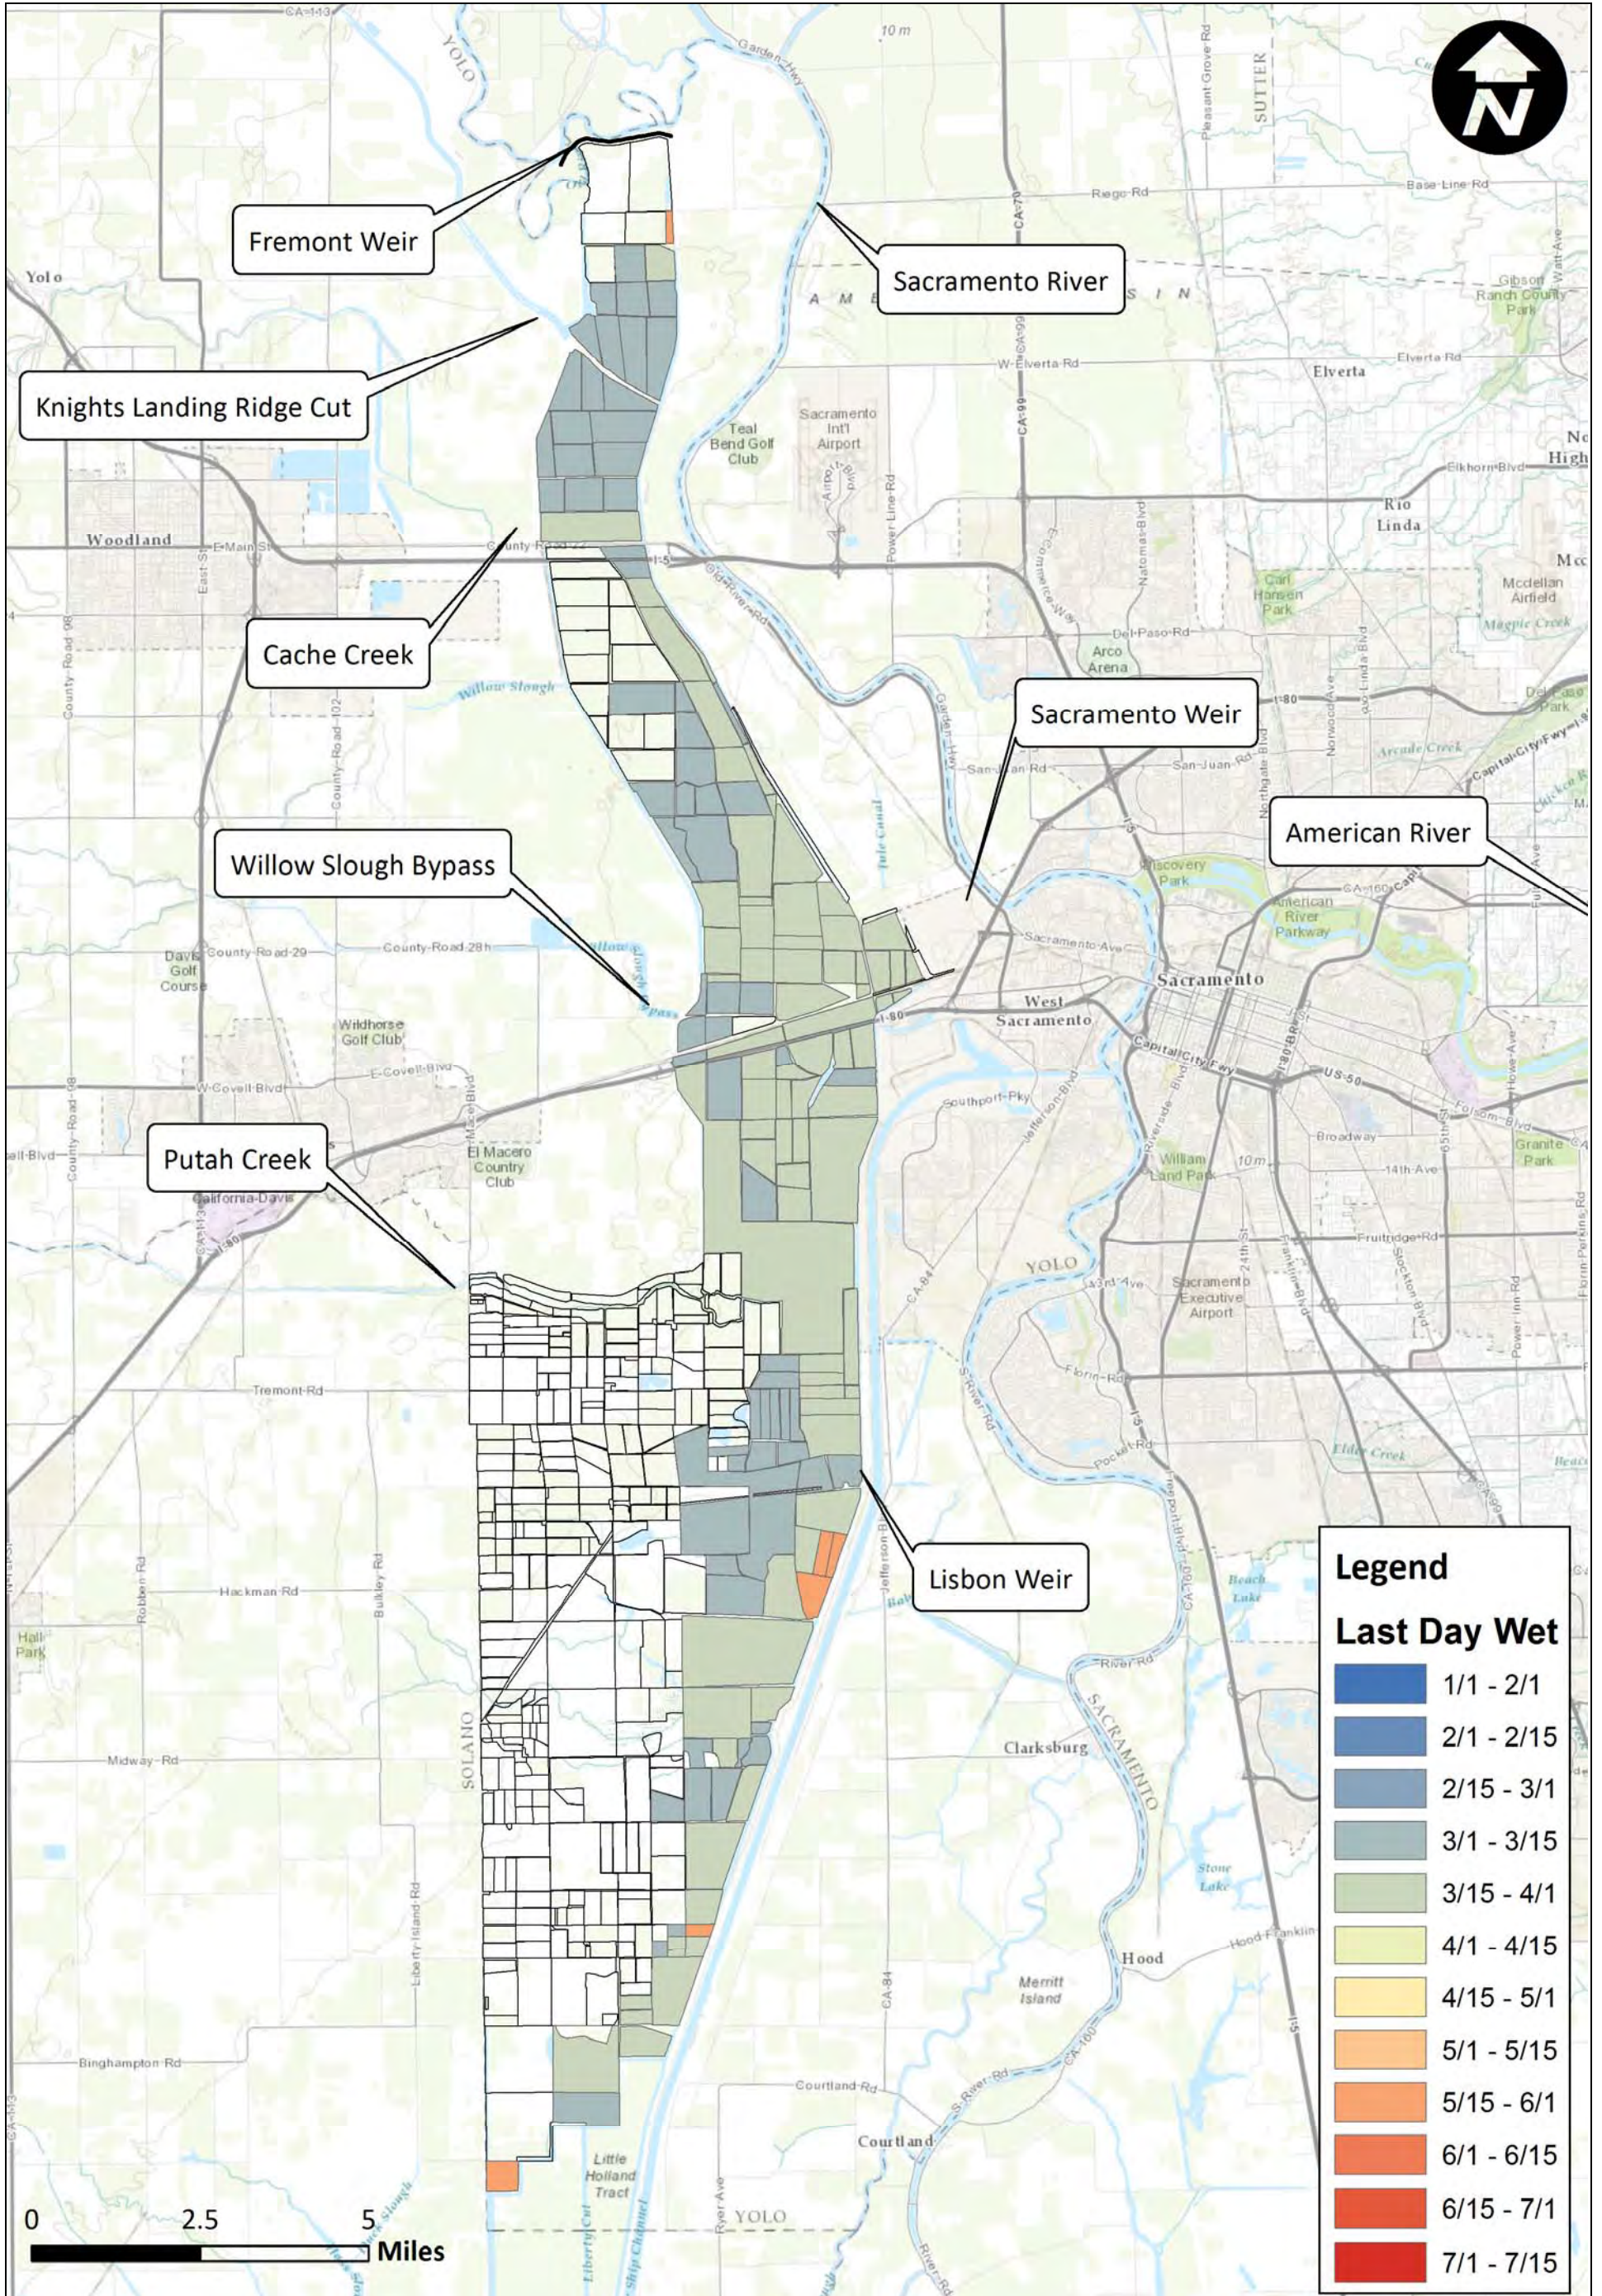

Notes:

Yolo Bypass Salmonid Habitat Restoration and Fish Passage
Last Day Wet Fremont Medium Channel 2000

Prepared for DWR

Created By: RDJ

Figure F36

Legend

Last Day Wet

Dark Blue	1/1 - 2/1
Blue	2/1 - 2/15
Medium Blue	2/15 - 3/1
Light Blue	3/1 - 3/15
Light Green	3/15 - 4/1
Yellow-Green	4/1 - 4/15
Yellow	4/15 - 5/1
Orange	5/1 - 5/15
Light Orange	5/15 - 6/1
Orange-Red	6/1 - 6/15
Red	6/15 - 7/1
Dark Red	7/1 - 7/15

Notes:

Yolo Bypass Salmonid Habitat Restoration and Fish Passage
Last Day Wet Fremont Medium Channel 2001

Prepared for DWR

Created By: RDJ

Figure F37

Notes:

Legend

Last Day Wet