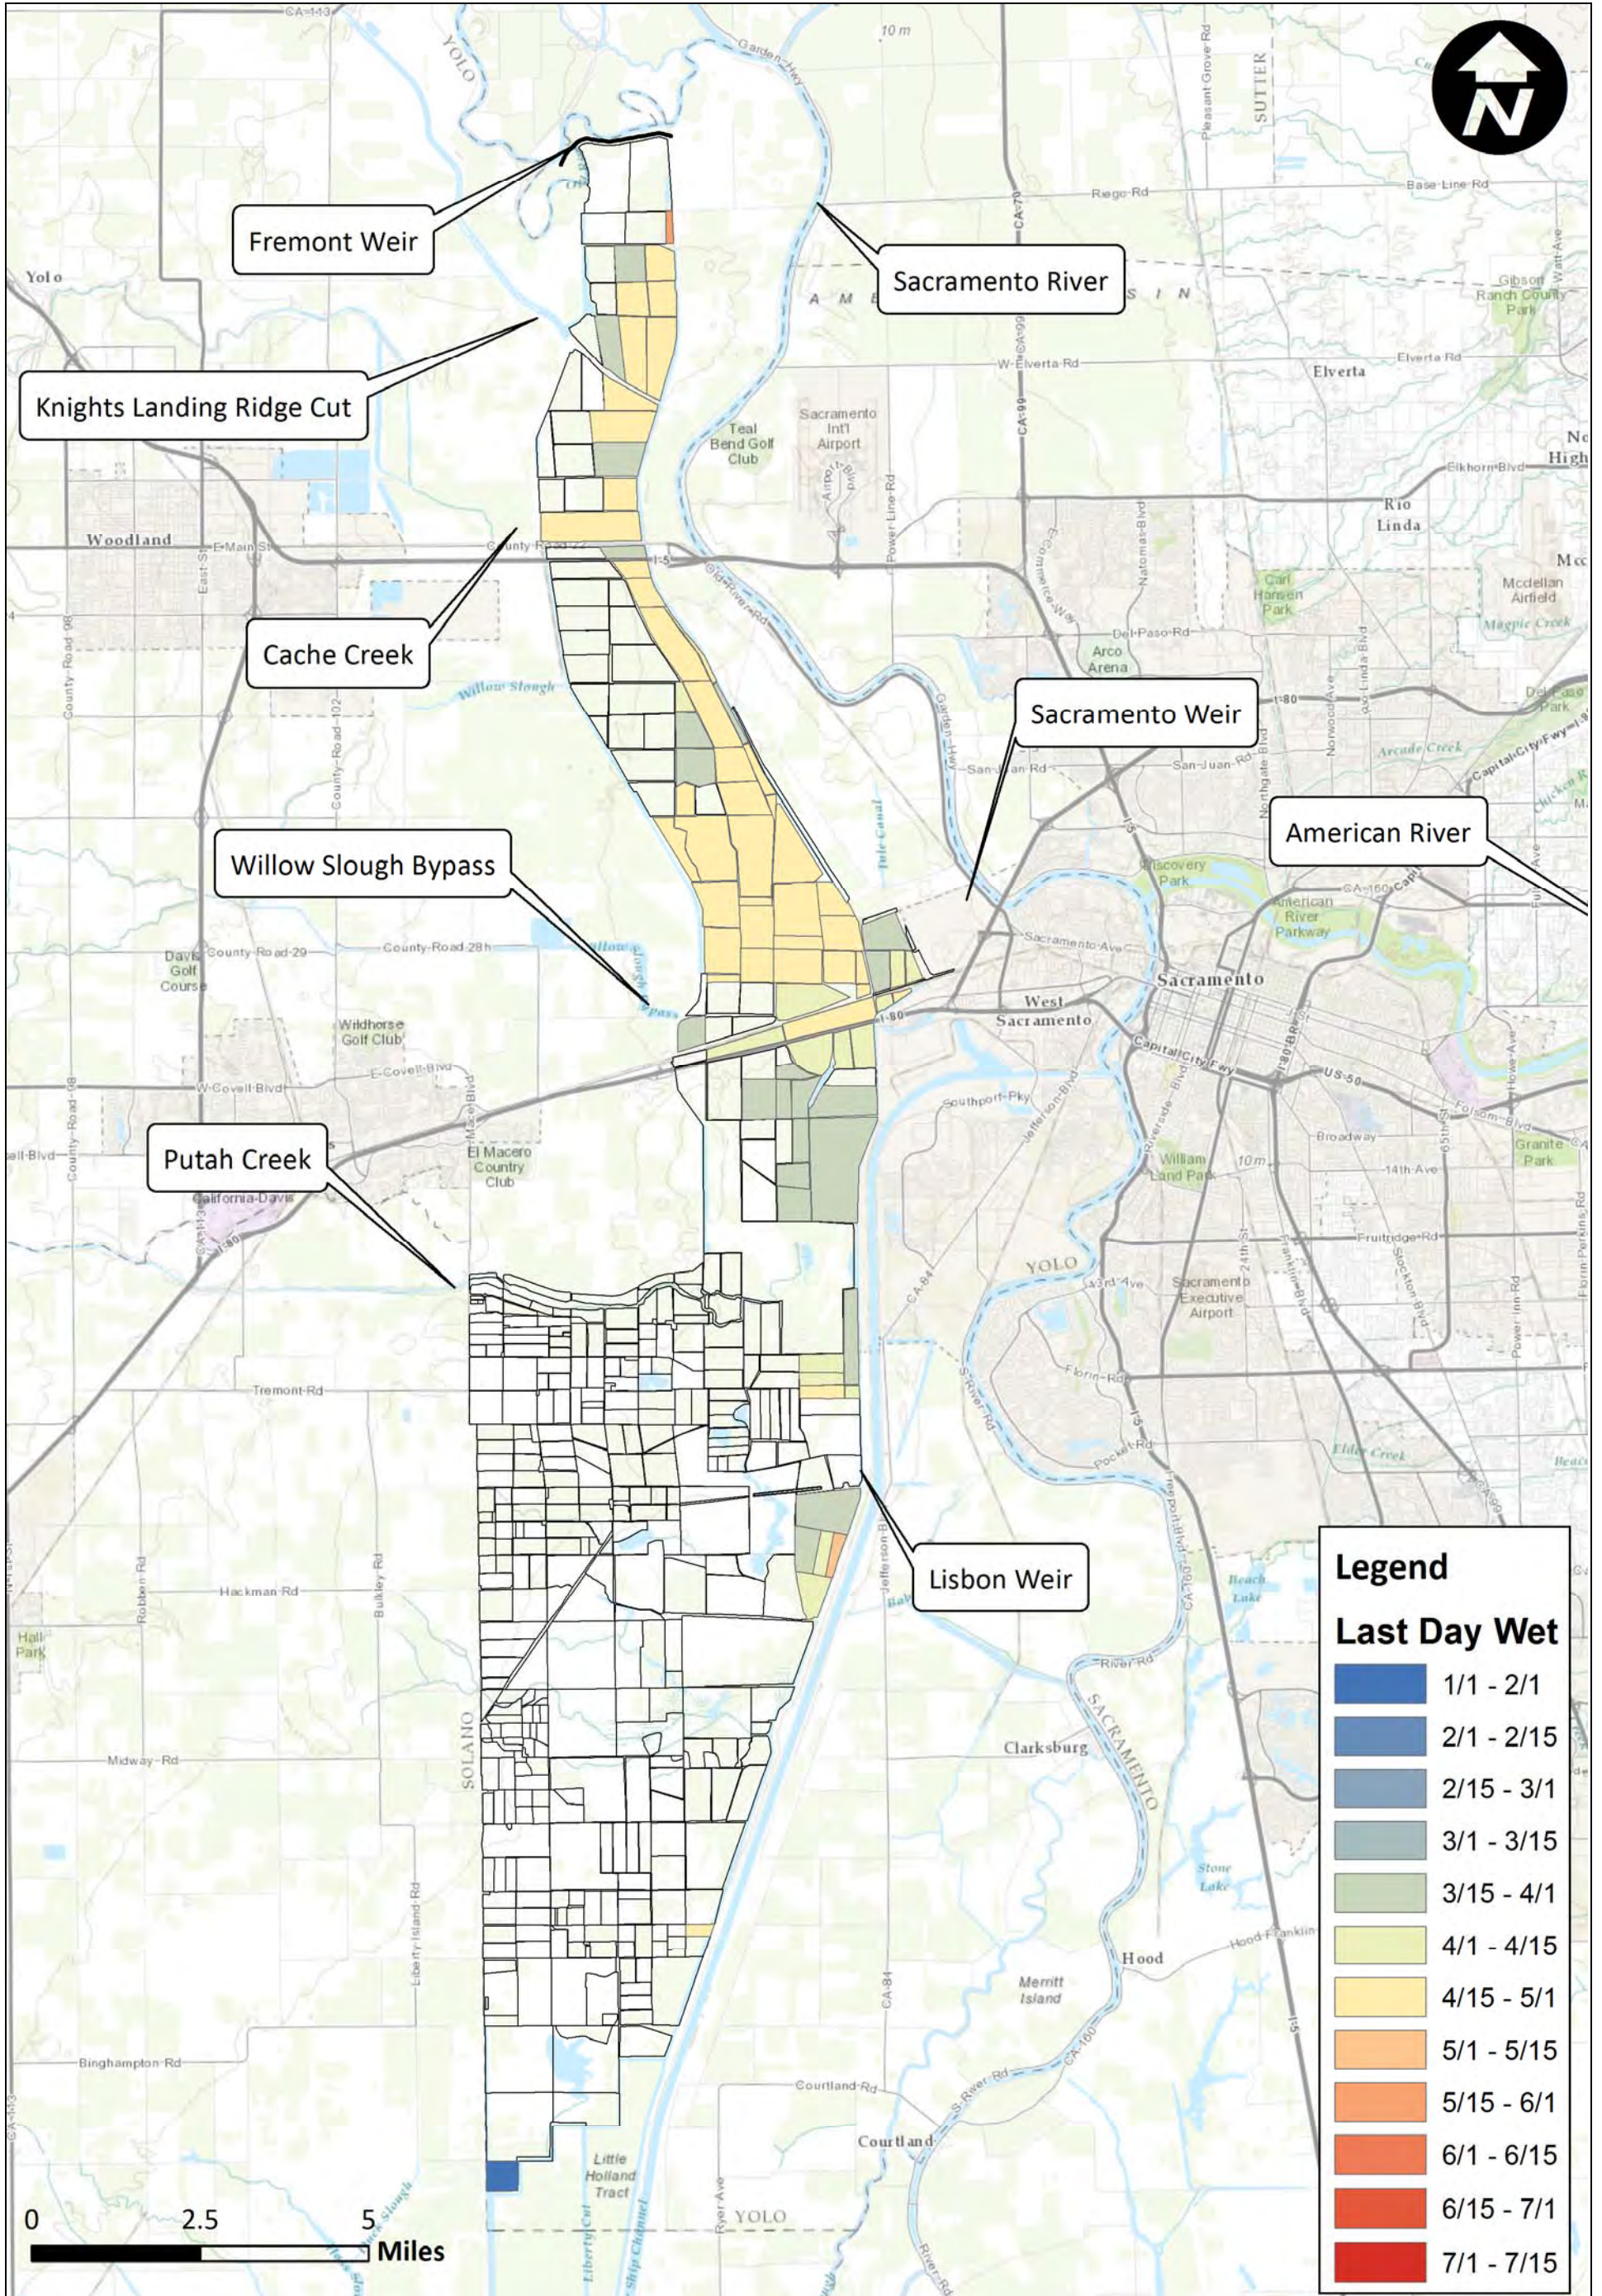

Notes:

Notes:

Prepared for DWR Created By: RDJ

Yolo Bypass Salmonid Habitat Restoration and Fish Passage
Last Day Wet Fremont Small Channel 2010
Figure F30

Notes:

Prepared for DWR Created By: RDJ

Yolo Bypass Salmonid Habitat Restoration and Fish Passage
Last Day Wet Fremont Small Channel 2011
Figure F31

Notes:

Legend

Last Day Wet

Dark Blue	1/1 - 2/1
Medium Blue	2/1 - 2/15
Light Blue	2/15 - 3/1
Very Light Blue	3/1 - 3/15
Light Green	3/15 - 4/1
Yellow-Green	4/1 - 4/15
Yellow	4/15 - 5/1
Light Orange	5/1 - 5/15
Orange	5/15 - 6/1
Dark Orange	6/1 - 6/15
Red-Orange	6/15 - 7/1
Red	7/1 - 7/15