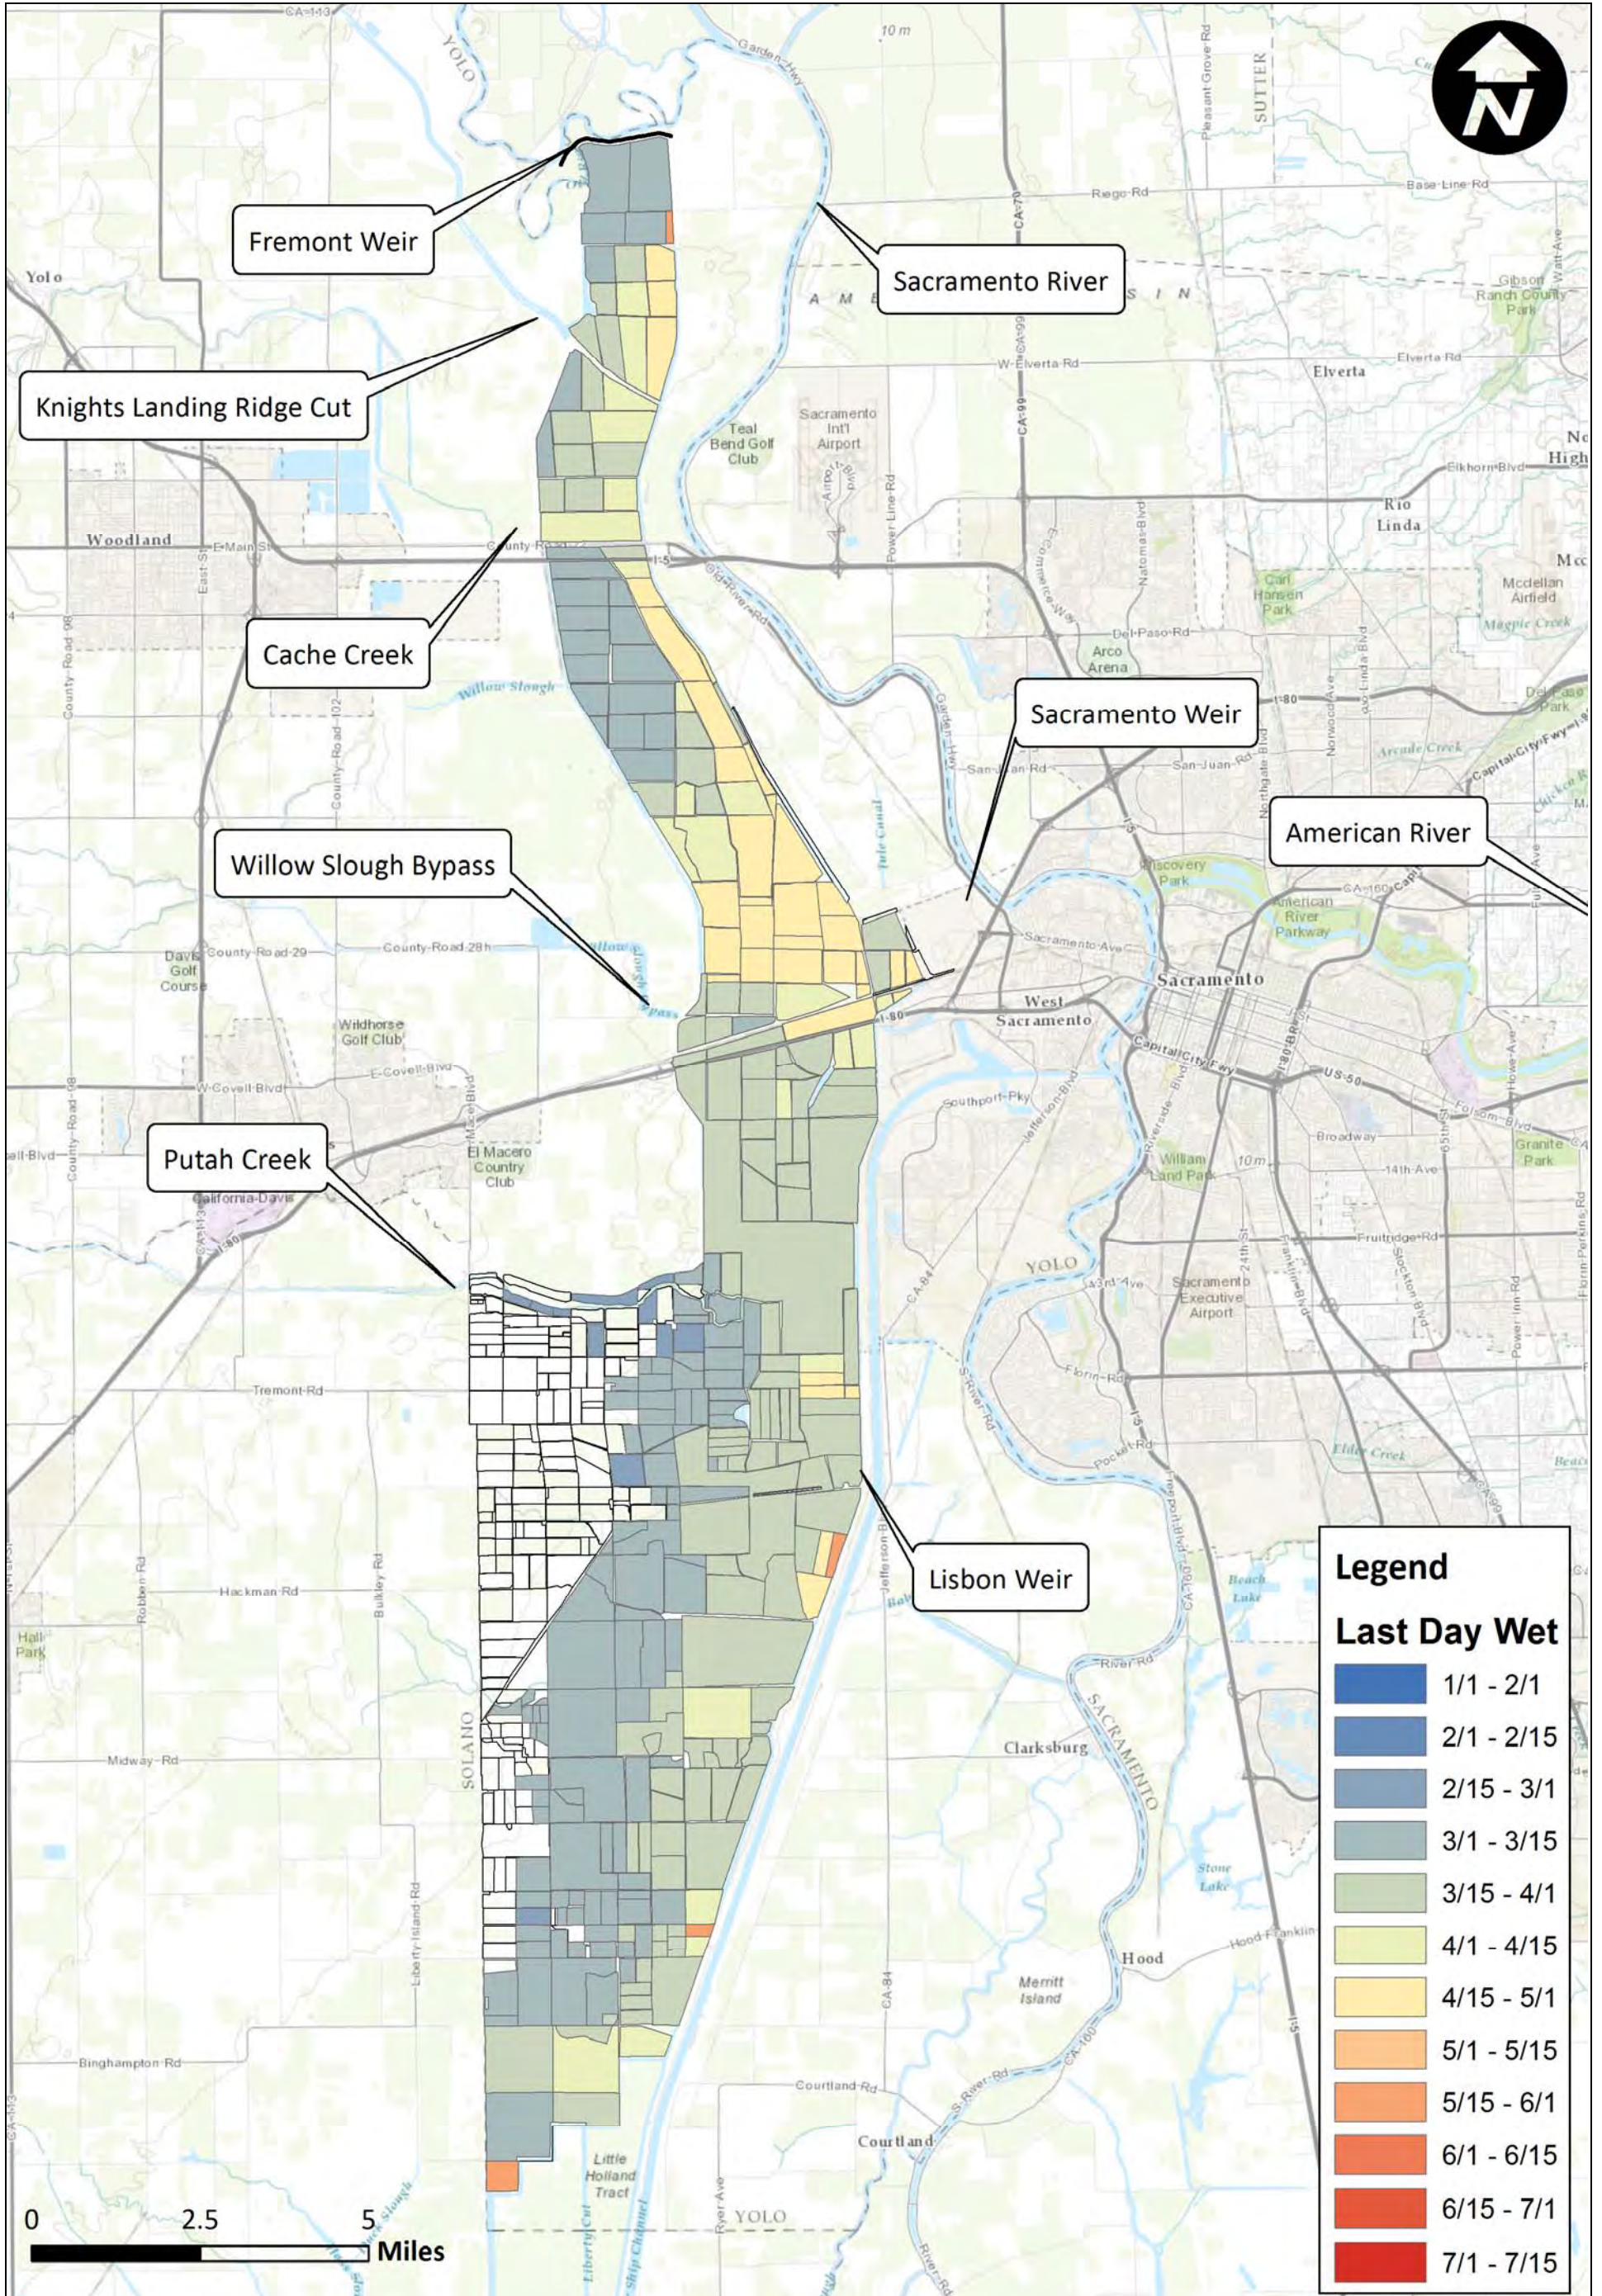

Dark Blue	1/1 - 2/1
Blue	2/1 - 2/15
Light Blue	2/15 - 3/1
Teal	3/1 - 3/15
Green	3/15 - 4/1
Light Green	4/1 - 4/15
Yellow	4/15 - 5/1
Orange	5/1 - 5/15
Light Orange	5/15 - 6/1
Red-Orange	6/1 - 6/15
Red	6/15 - 7/1
Dark Red	7/1 - 7/15

Notes:

Yolo Bypass Salmonid Habitat Restoration and Fish Passage
Last Day Wet Fremont Medium Channel 2003

Prepared for DWR

Created By: RDJ

Figure F39

Legend

Last Day Wet

Dark Blue	1/1 - 2/1
Blue	2/1 - 2/15
Medium Blue	2/15 - 3/1
Light Blue	3/1 - 3/15
Greenish Blue	3/15 - 4/1
Light Green	4/1 - 4/15
Yellow-Green	4/15 - 5/1
Yellow	5/1 - 5/15
Orange	5/15 - 6/1
Red-Orange	6/1 - 6/15
Red	6/15 - 7/1
Dark Red	7/1 - 7/15