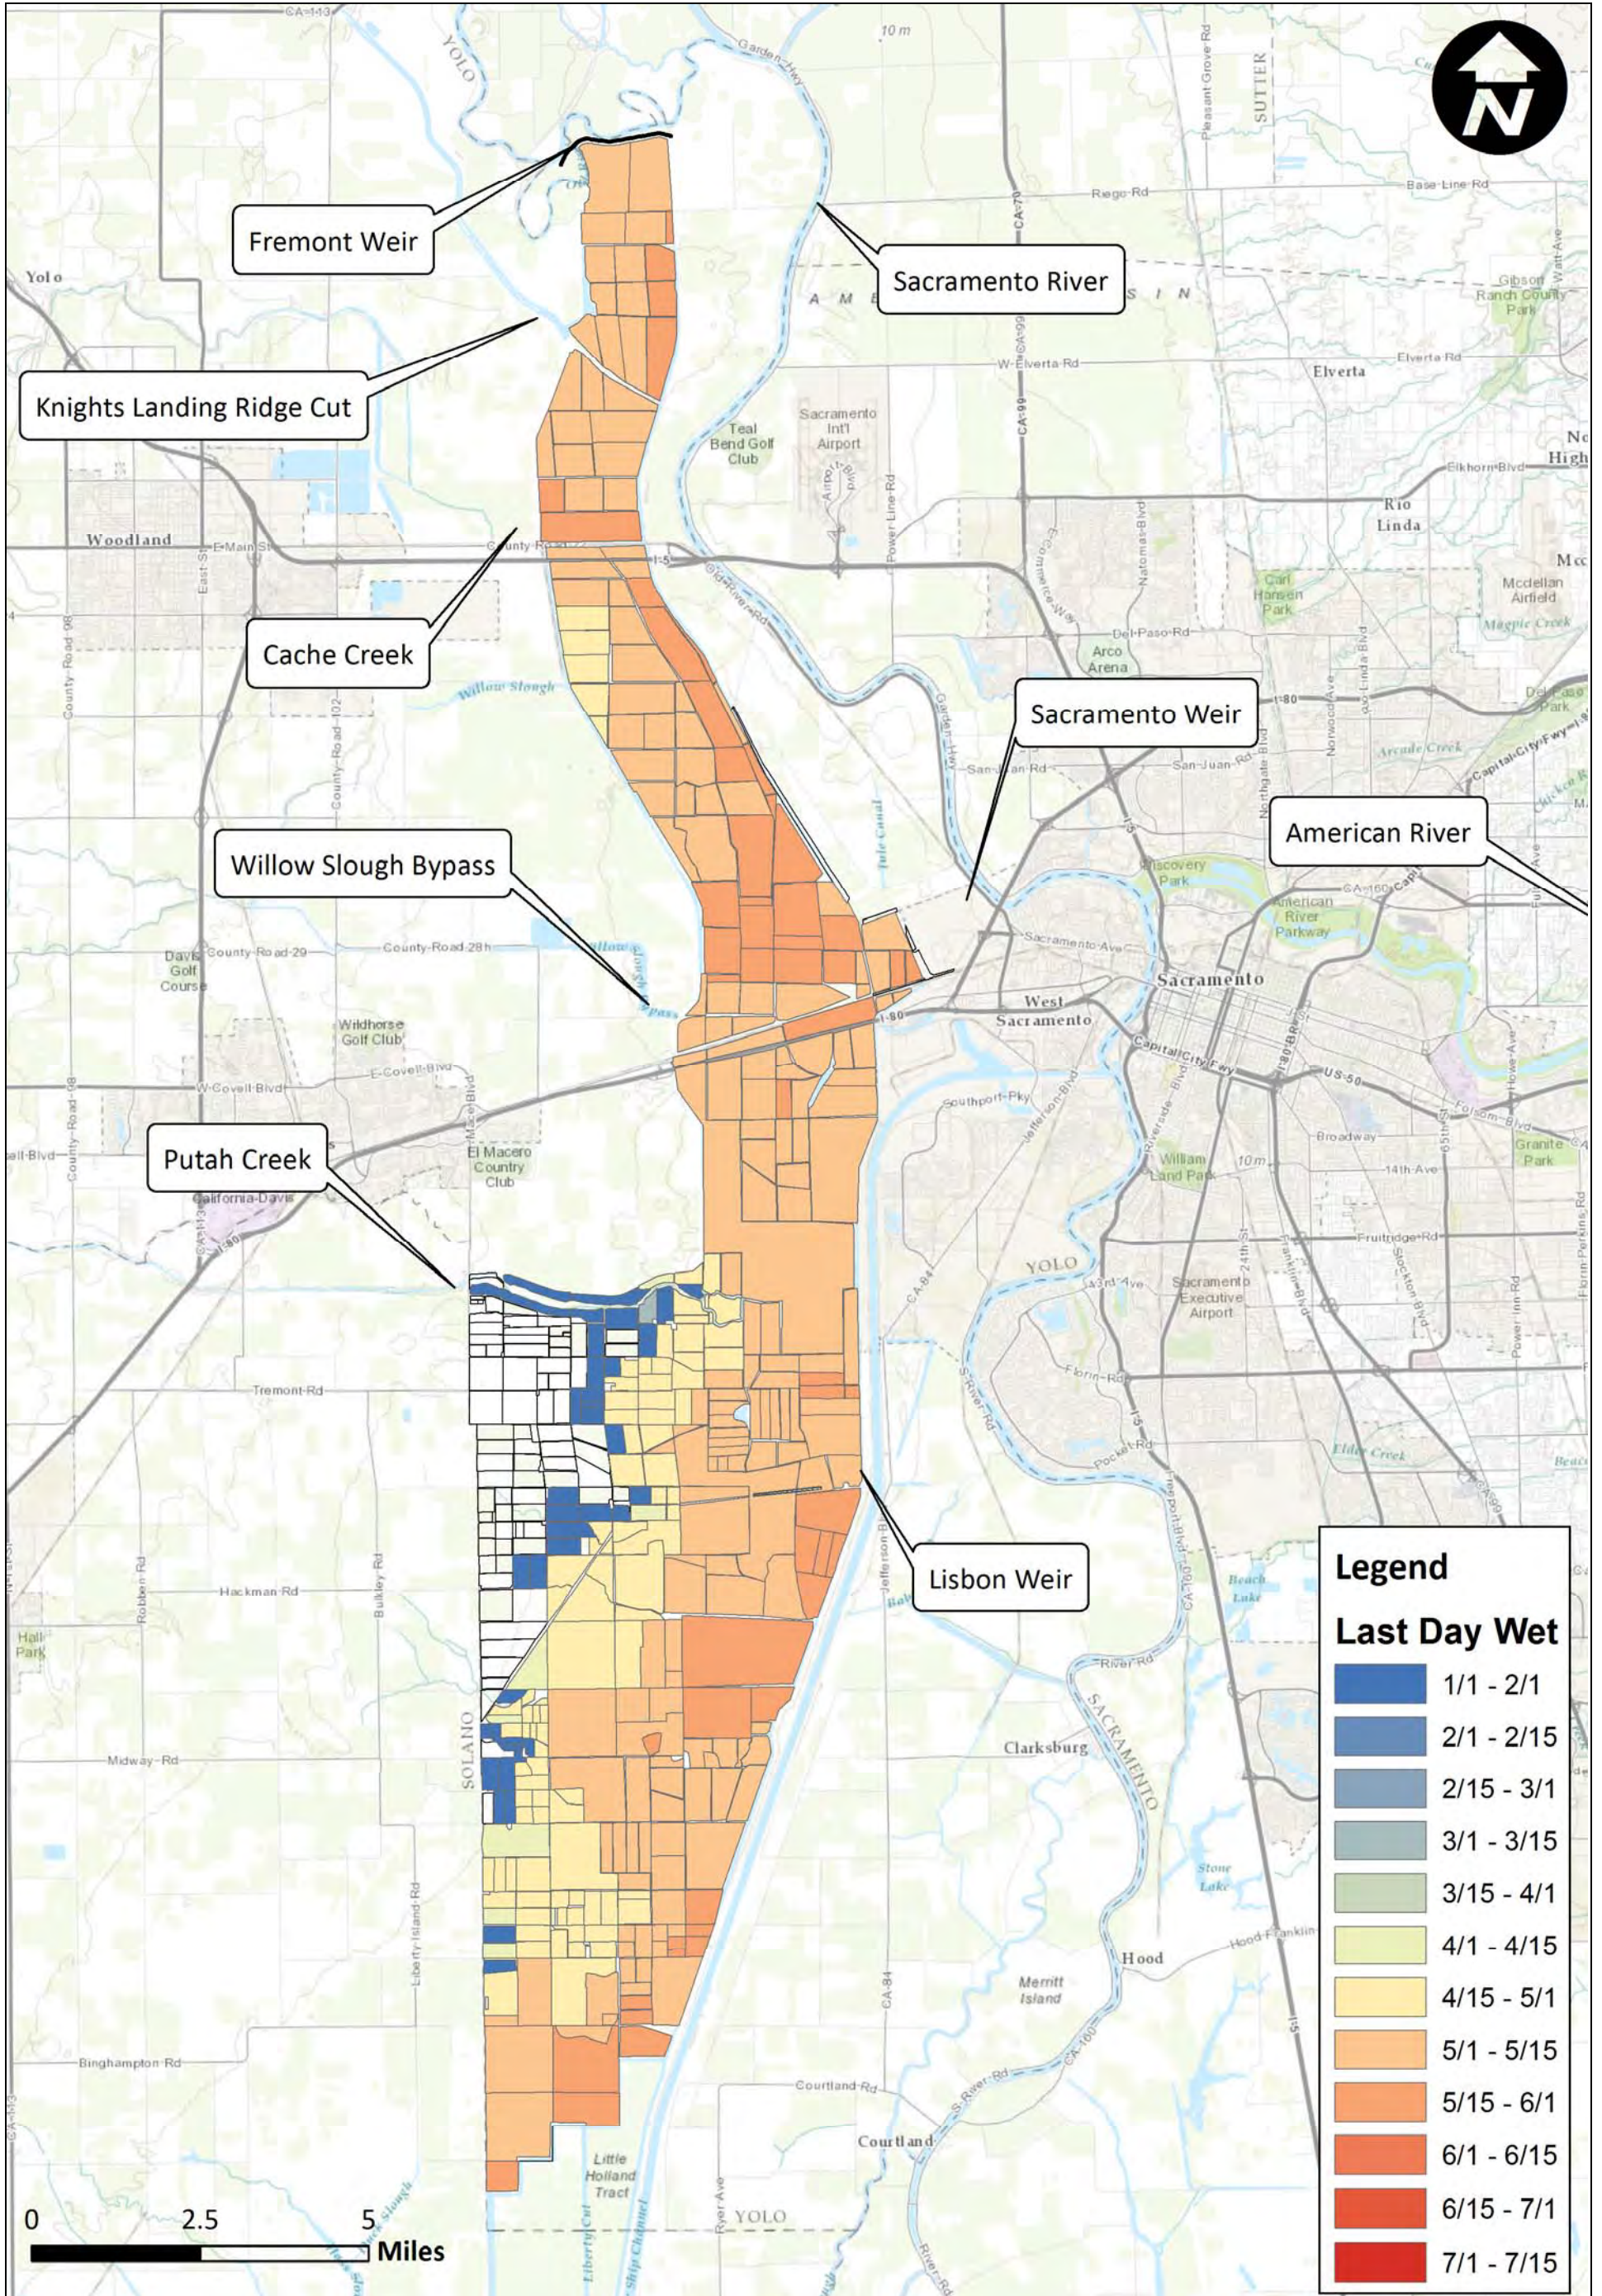

Notes:

Yolo Bypass Salmonid Habitat Restoration and Fish Passage
Last Day Wet Fremont Medium Channel 2005

Prepared for DWR

Created By: RDJ

Figure F41

Notes:

Notes:

Legend

Last Day Wet

Dark Blue	1/1 - 2/1
Medium Blue	2/1 - 2/15
Light Blue	2/15 - 3/1
Very Light Blue	3/1 - 3/15
Light Green	3/15 - 4/1
Yellow-Green	4/1 - 4/15
Yellow	4/15 - 5/1
Light Orange	5/1 - 5/15
Orange	5/15 - 6/1
Dark Orange	6/1 - 6/15
Red-Orange	6/15 - 7/1
Red	7/1 - 7/15