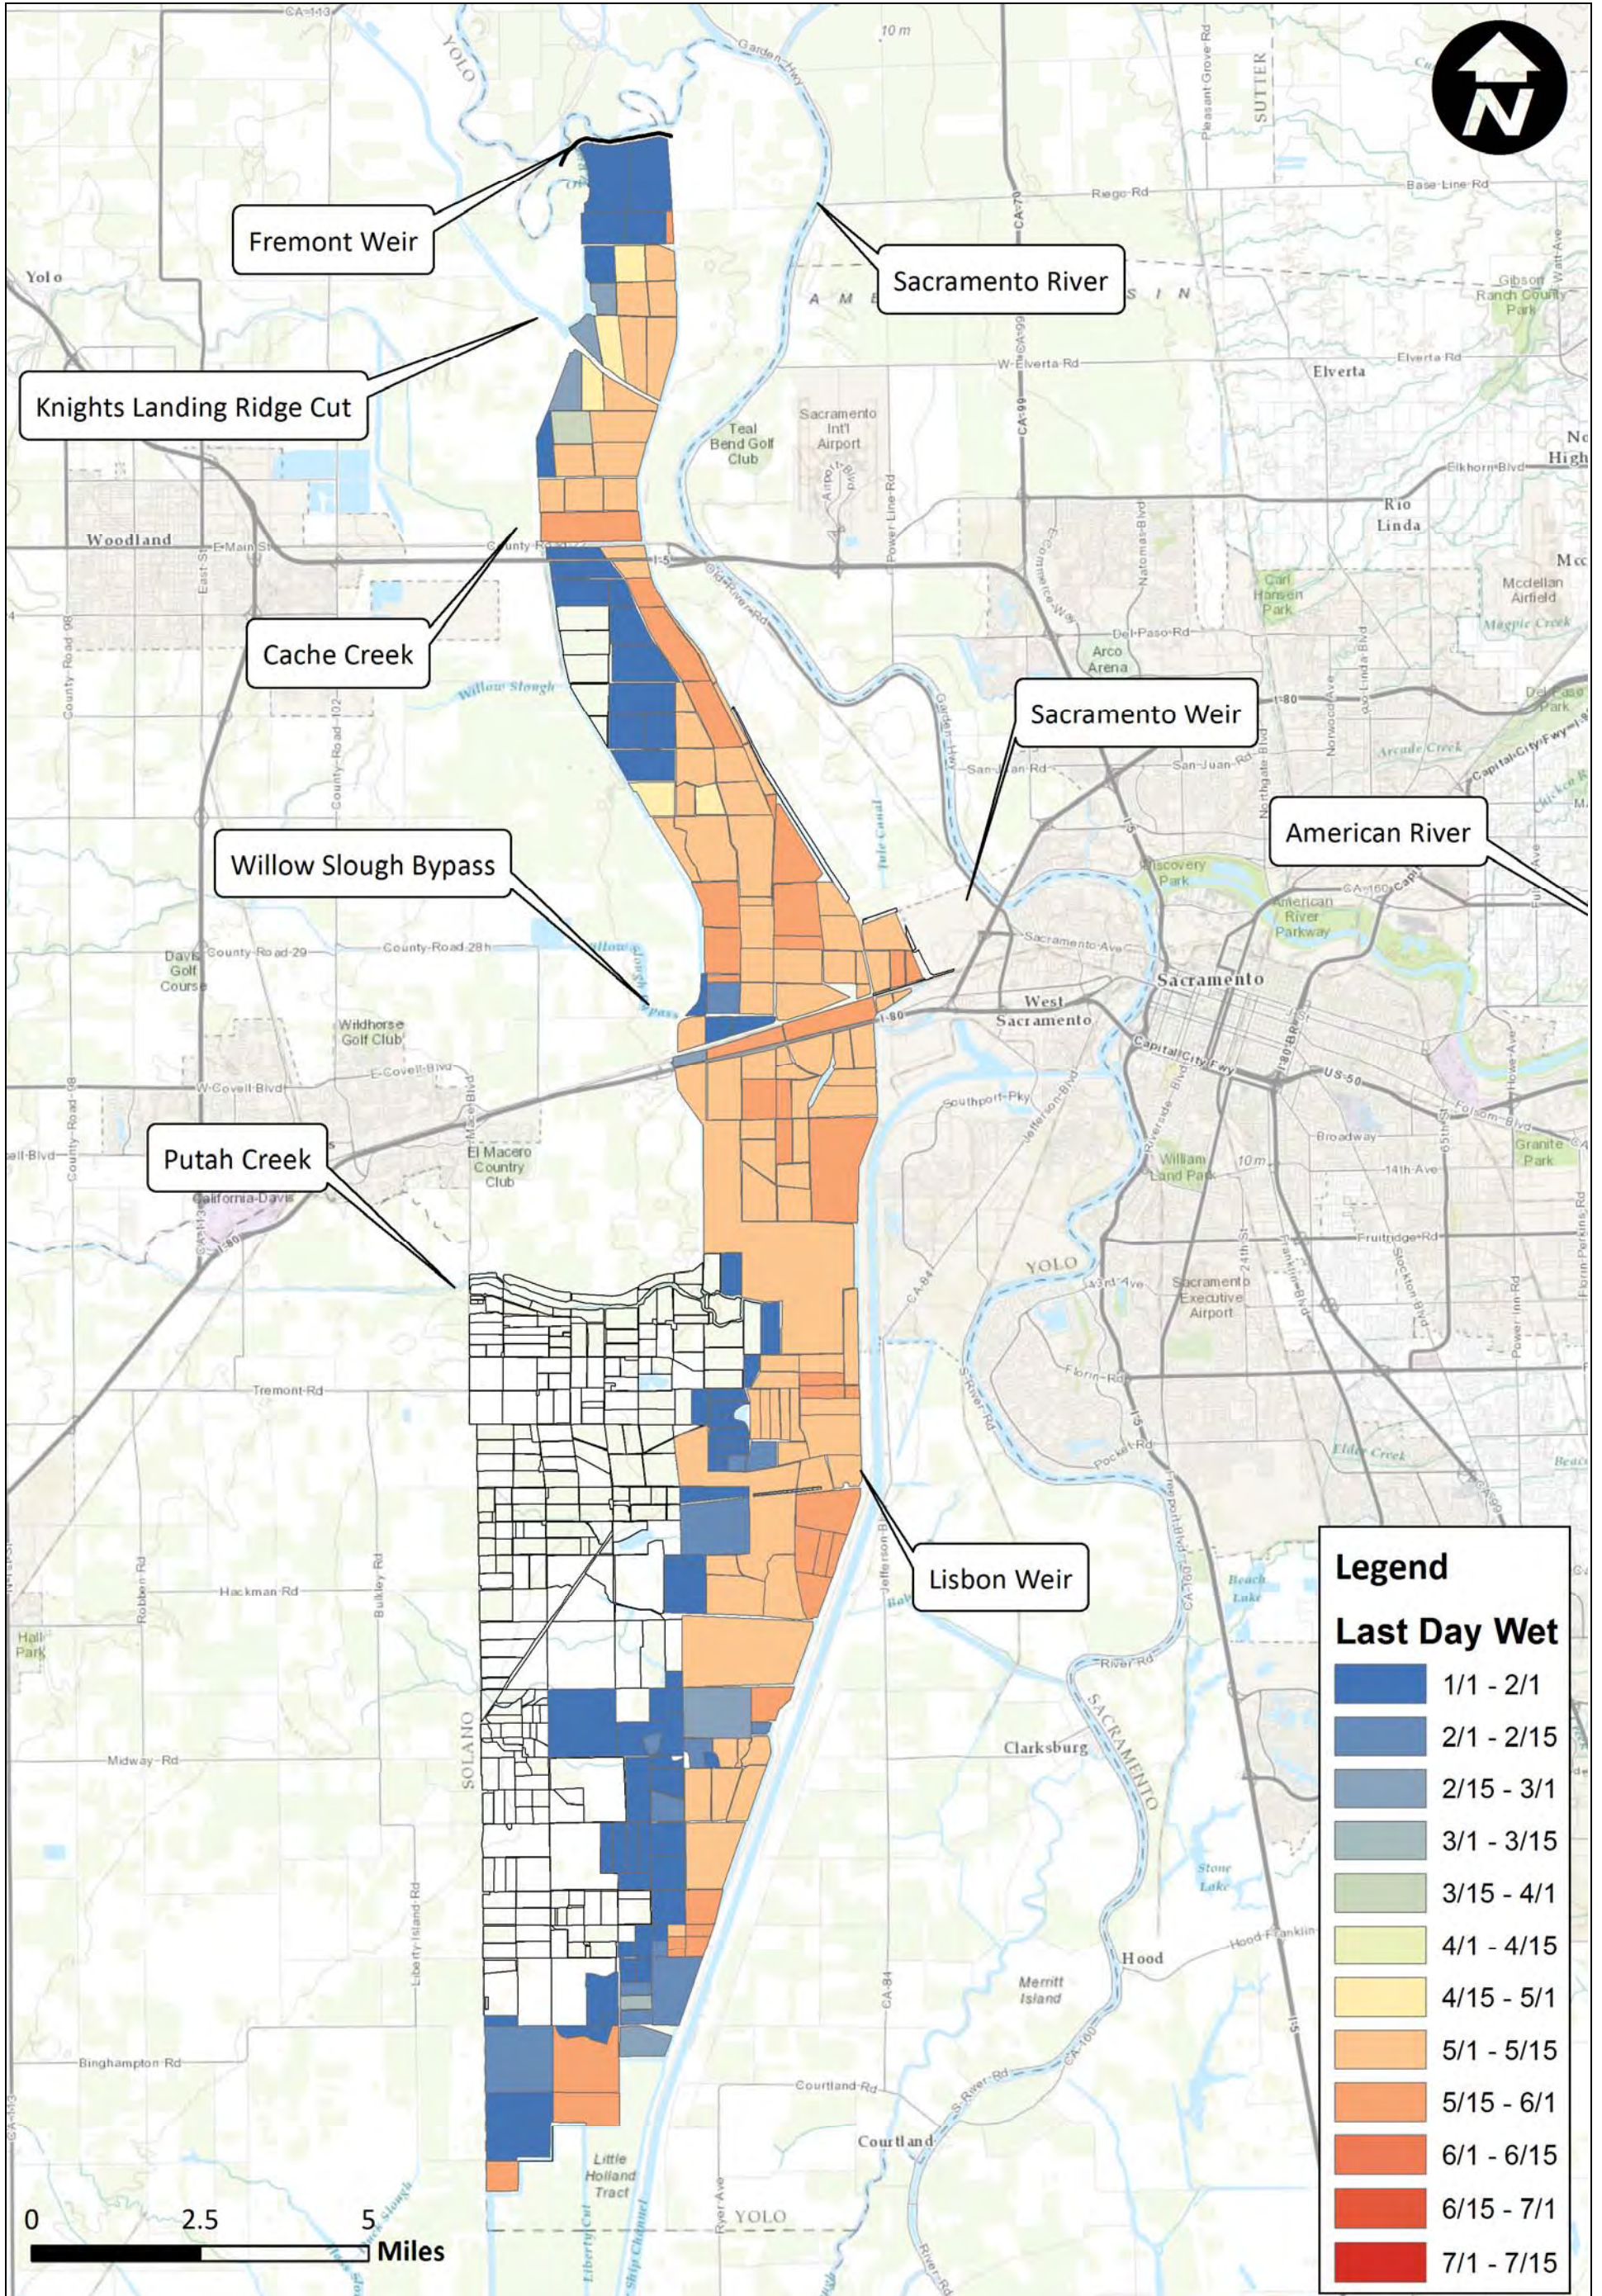

Notes:

Yolo Bypass Salmonid Habitat Restoration and Fish Passage
Last Day Wet Fremont Medium Channel 2001

Prepared for DWR

Created By: RDJ

Figure F37

Notes:

Legend

Last Day Wet

Dark Blue	1/1 - 2/1
Blue	2/1 - 2/15
Light Blue	2/15 - 3/1
Teal	3/1 - 3/15
Green	3/15 - 4/1
Light Green	4/1 - 4/15
Yellow	4/15 - 5/1
Orange	5/1 - 5/15
Light Orange	5/15 - 6/1
Red-Orange	6/1 - 6/15
Red	6/15 - 7/1
Dark Red	7/1 - 7/15