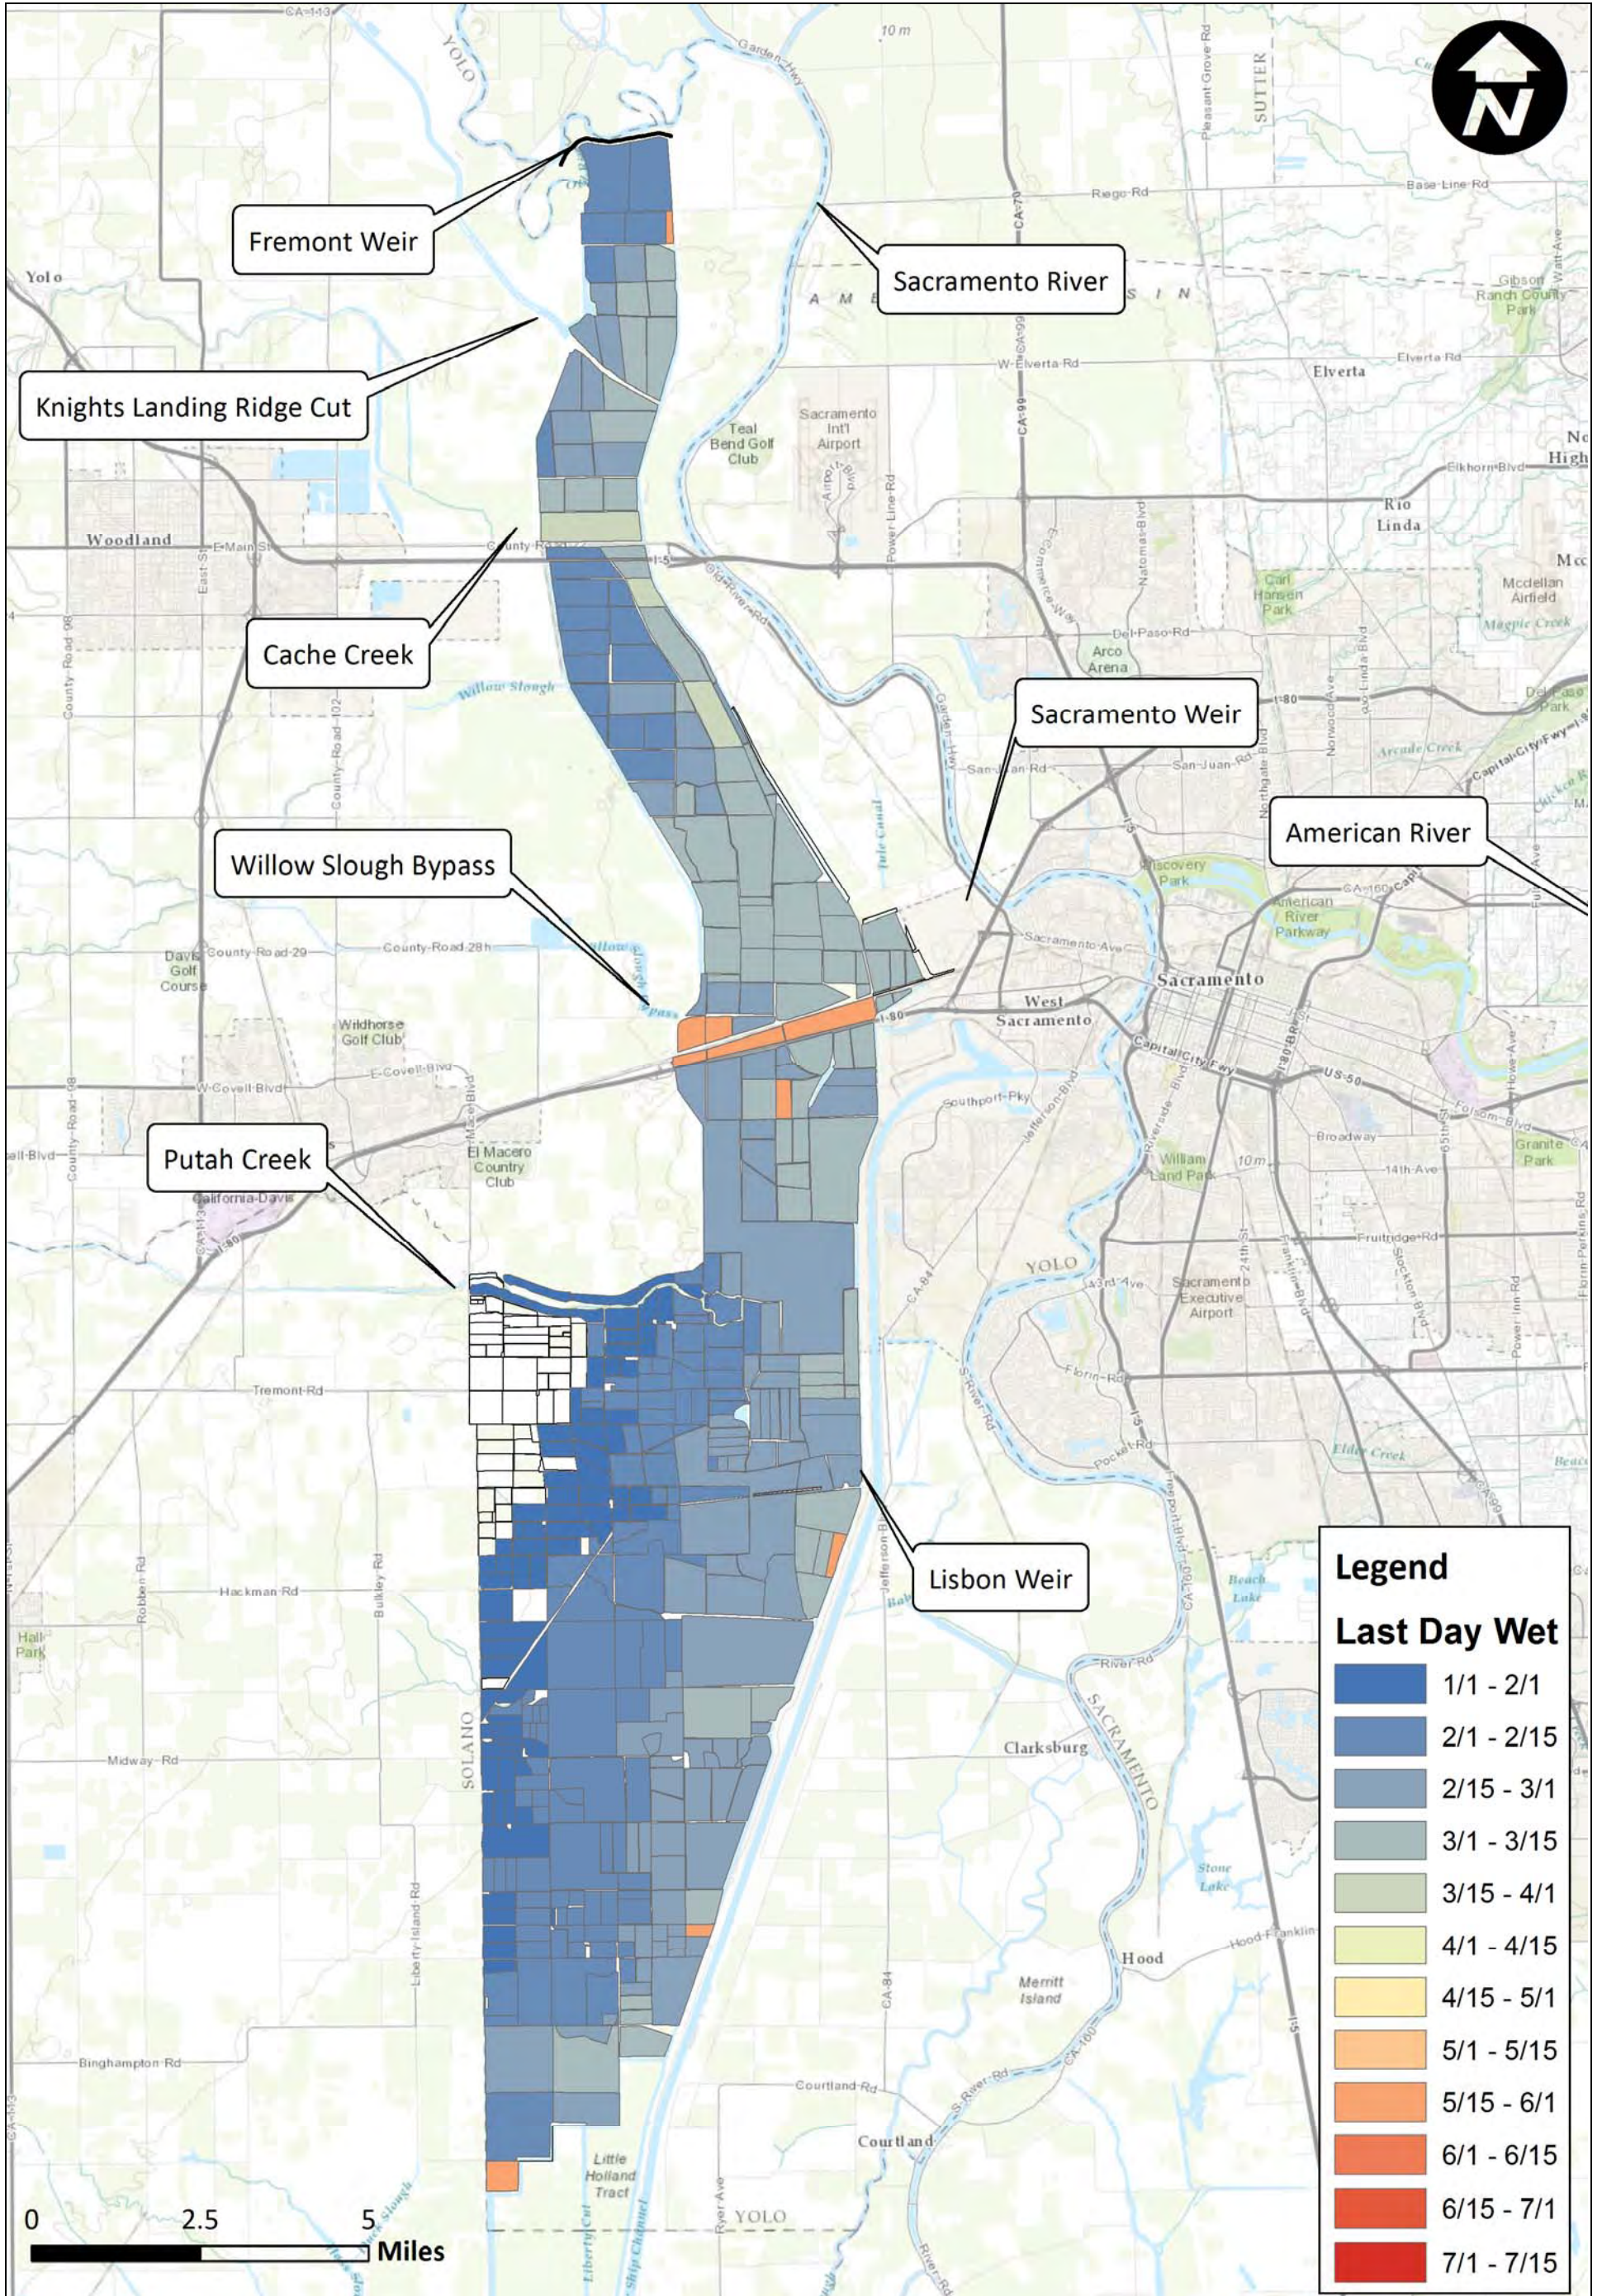

Notes:

Notes:

Prepared for DWR Created By: RDJ

Yolo Bypass Salmonid Habitat Restoration and Fish Passage
Last Day Wet Fremont Small Channel 2010
Figure F30

Notes:

Prepared for DWR Created By: RDJ

Yolo Bypass Salmonid Habitat Restoration and Fish Passage
Last Day Wet Fremont Small Channel 2011
Figure F31

Notes:

Legend

Last Day Wet

Dark Blue	1/1 - 2/1
Medium Blue	2/1 - 2/15
Light Blue	2/15 - 3/1
Very Light Blue	3/1 - 3/15
Light Green	3/15 - 4/1
Yellow-Green	4/1 - 4/15
Yellow	4/15 - 5/1
Light Orange	5/1 - 5/15
Orange	5/15 - 6/1
Dark Orange	6/1 - 6/15
Red-Orange	6/15 - 7/1
Red	7/1 - 7/15