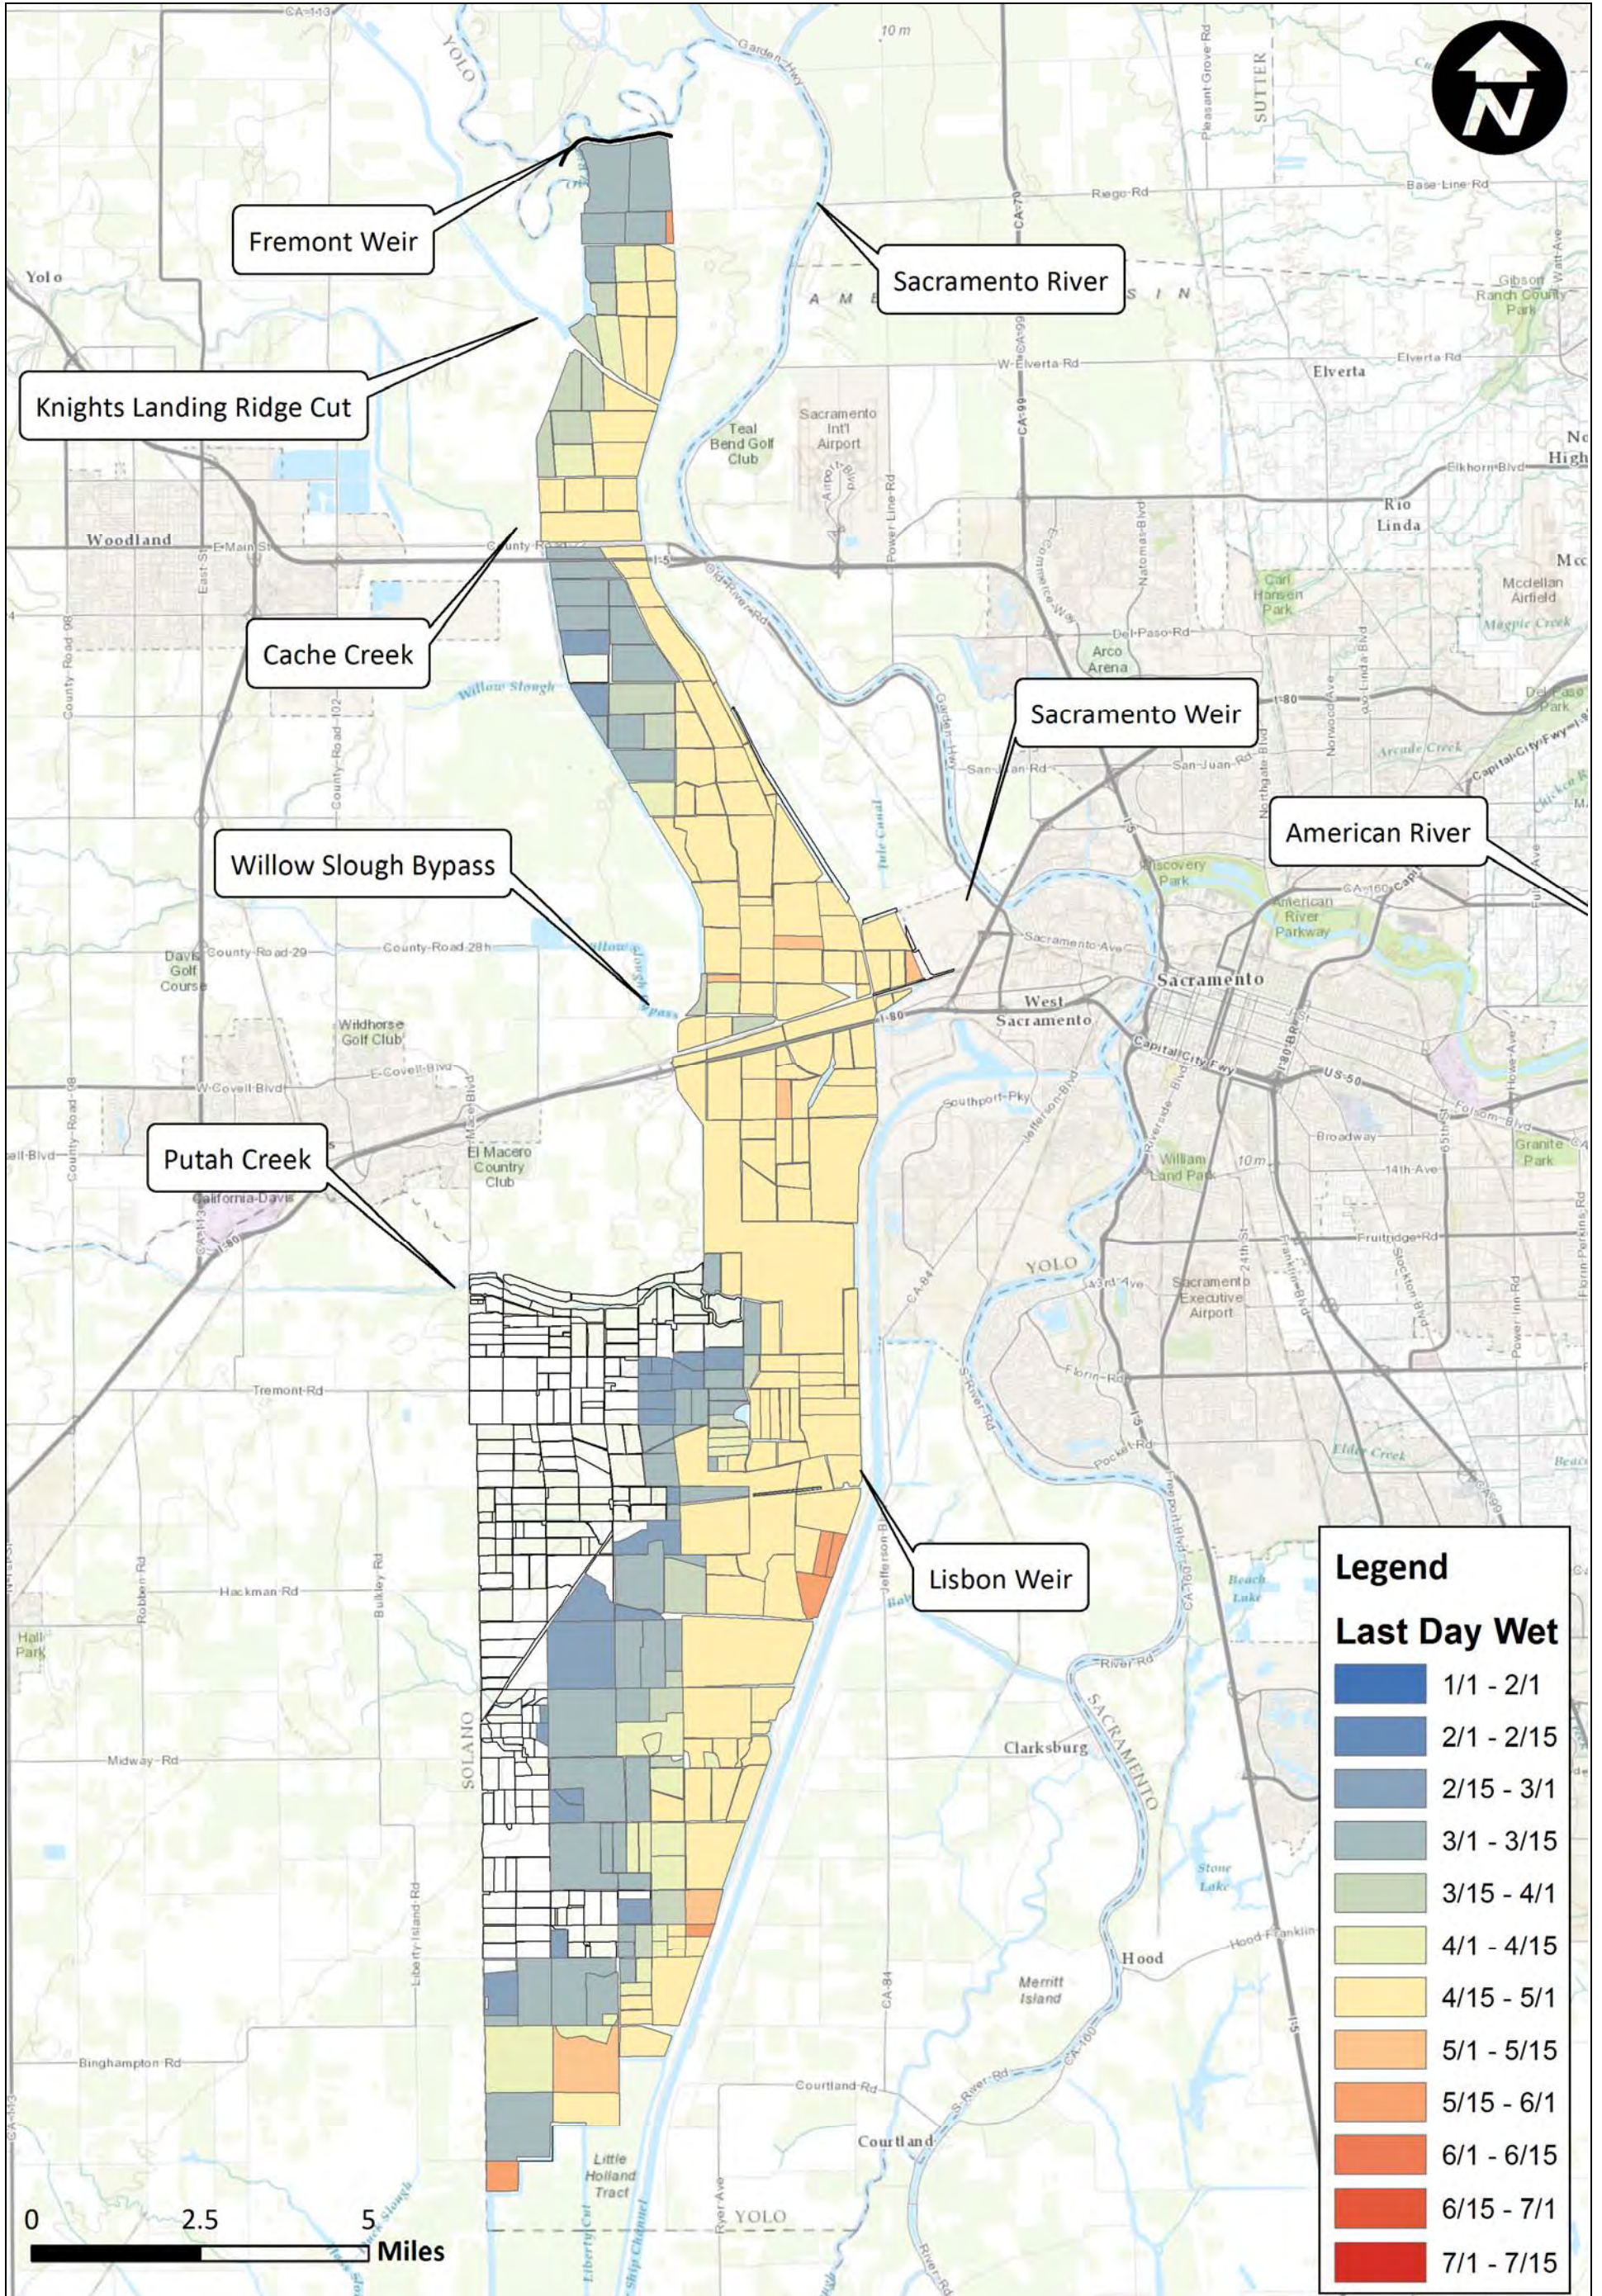

Notes:

Legend

Last Day Wet

Dark Blue	1/1 - 2/1
Medium Blue	2/1 - 2/15
Light Blue	2/15 - 3/1
Very Light Blue	3/1 - 3/15
Light Green	3/15 - 4/1
Yellow-Green	4/1 - 4/15
Yellow	4/15 - 5/1
Light Orange	5/1 - 5/15
Orange	5/15 - 6/1
Dark Orange	6/1 - 6/15
Red-Orange	6/15 - 7/1
Red	7/1 - 7/15

Notes:

Yolo Bypass Salmonid Habitat Restoration and Fish Passage
Last Day Wet Fremont Medium Channel 1997

Prepared for DWR

Created By: RDJ

Figure F33

Notes:

Legend

Last Day Wet

Dark Blue	1/1 - 2/1
Blue	2/1 - 2/15
Medium Blue	2/15 - 3/1
Light Blue	3/1 - 3/15
Light Green	3/15 - 4/1
Yellow-Green	4/1 - 4/15
Yellow	4/15 - 5/1
Light Orange	5/1 - 5/15
Orange	5/15 - 6/1
Dark Orange	6/1 - 6/15
Red-Orange	6/15 - 7/1
Red	7/1 - 7/15