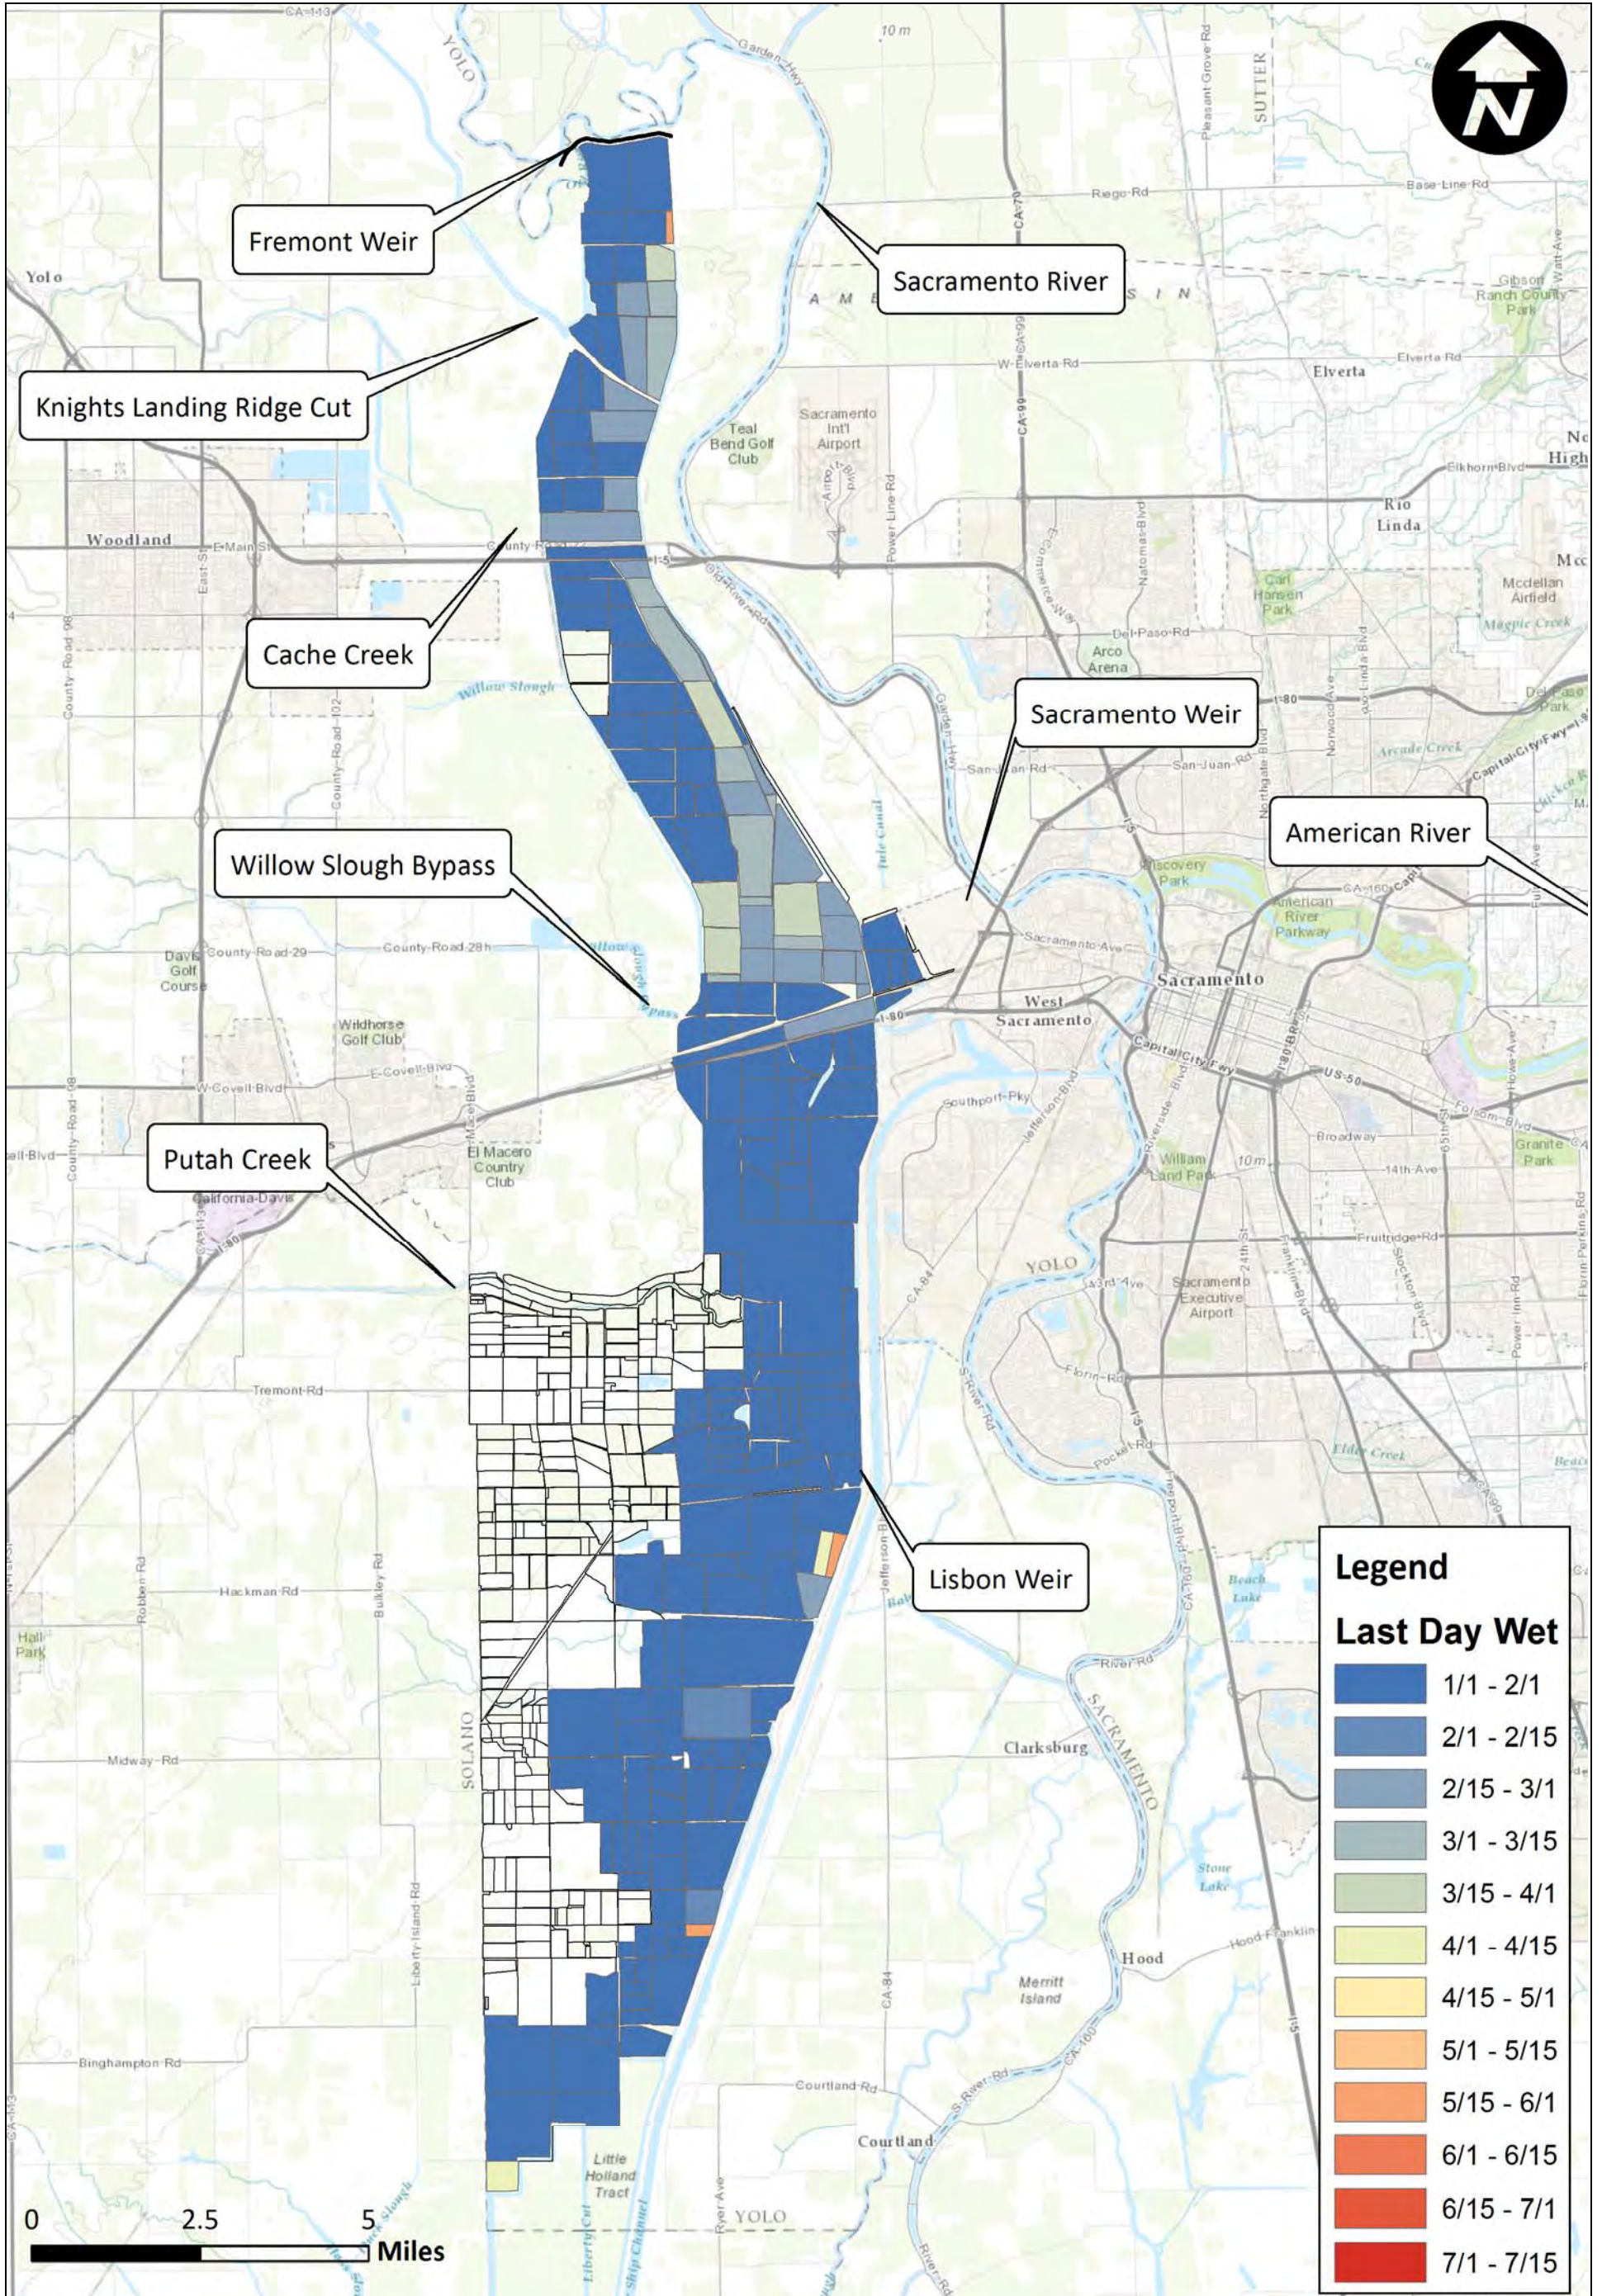

Notes:

Yolo Bypass Salmonid Habitat Restoration and Fish Passage
Last Day Wet Fremont Medium Channel 2001

Prepared for DWR

Created By: RDJ

Figure F37

Notes:

Legend

Last Day Wet

Dark Blue	1/1 - 2/1
Blue	2/1 - 2/15
Light Blue	2/15 - 3/1
Teal	3/1 - 3/15
Green	3/15 - 4/1
Light Green	4/1 - 4/15
Yellow	4/15 - 5/1
Orange	5/1 - 5/15
Light Orange	5/15 - 6/1
Red-Orange	6/1 - 6/15
Red	6/15 - 7/1
Dark Red	7/1 - 7/15