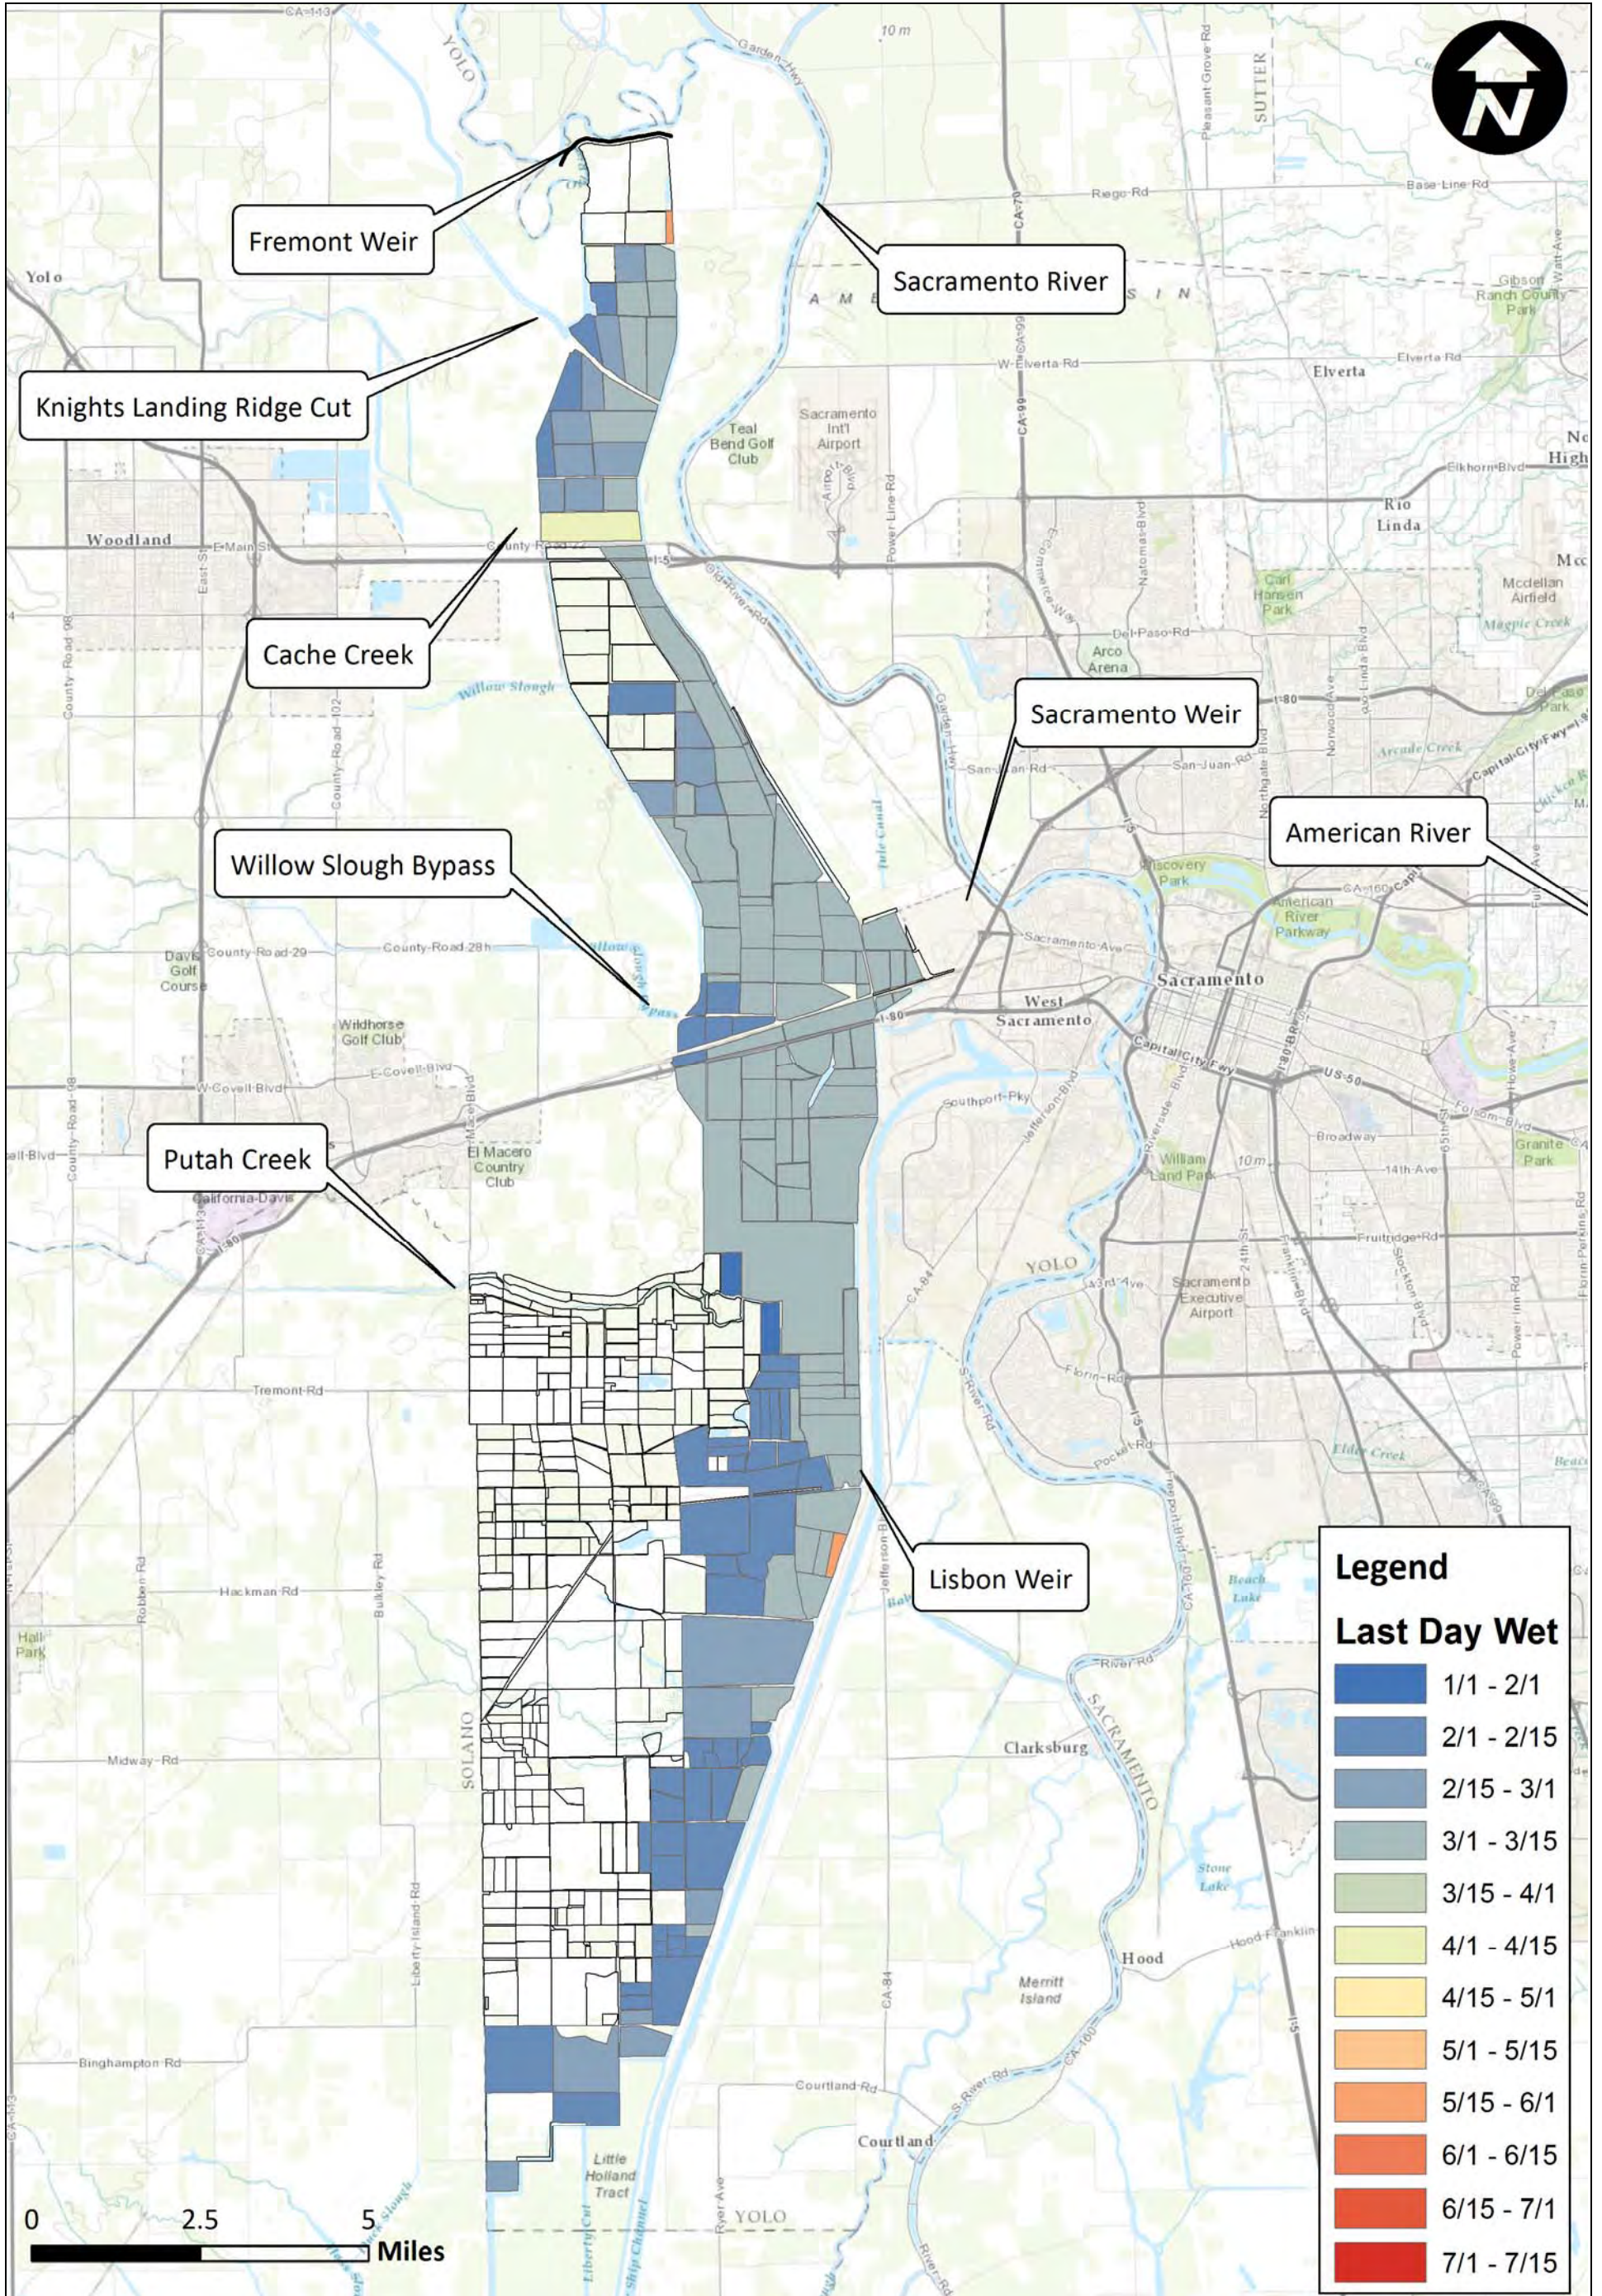

Notes:

Yolo Bypass Salmonid Habitat Restoration and Fish Passage
Last Day Wet Fremont Medium Channel 2005

Prepared for DWR

Created By: RDJ

Figure F41

Notes:

Notes:

Legend

Last Day Wet

Dark Blue	1/1 - 2/1
Medium Blue	2/1 - 2/15
Light Blue	2/15 - 3/1
Very Light Blue	3/1 - 3/15
Light Green	3/15 - 4/1
Yellow-Green	4/1 - 4/15
Yellow	4/15 - 5/1
Light Orange	5/1 - 5/15
Orange	5/15 - 6/1
Dark Orange	6/1 - 6/15
Red-Orange	6/15 - 7/1
Red	7/1 - 7/15