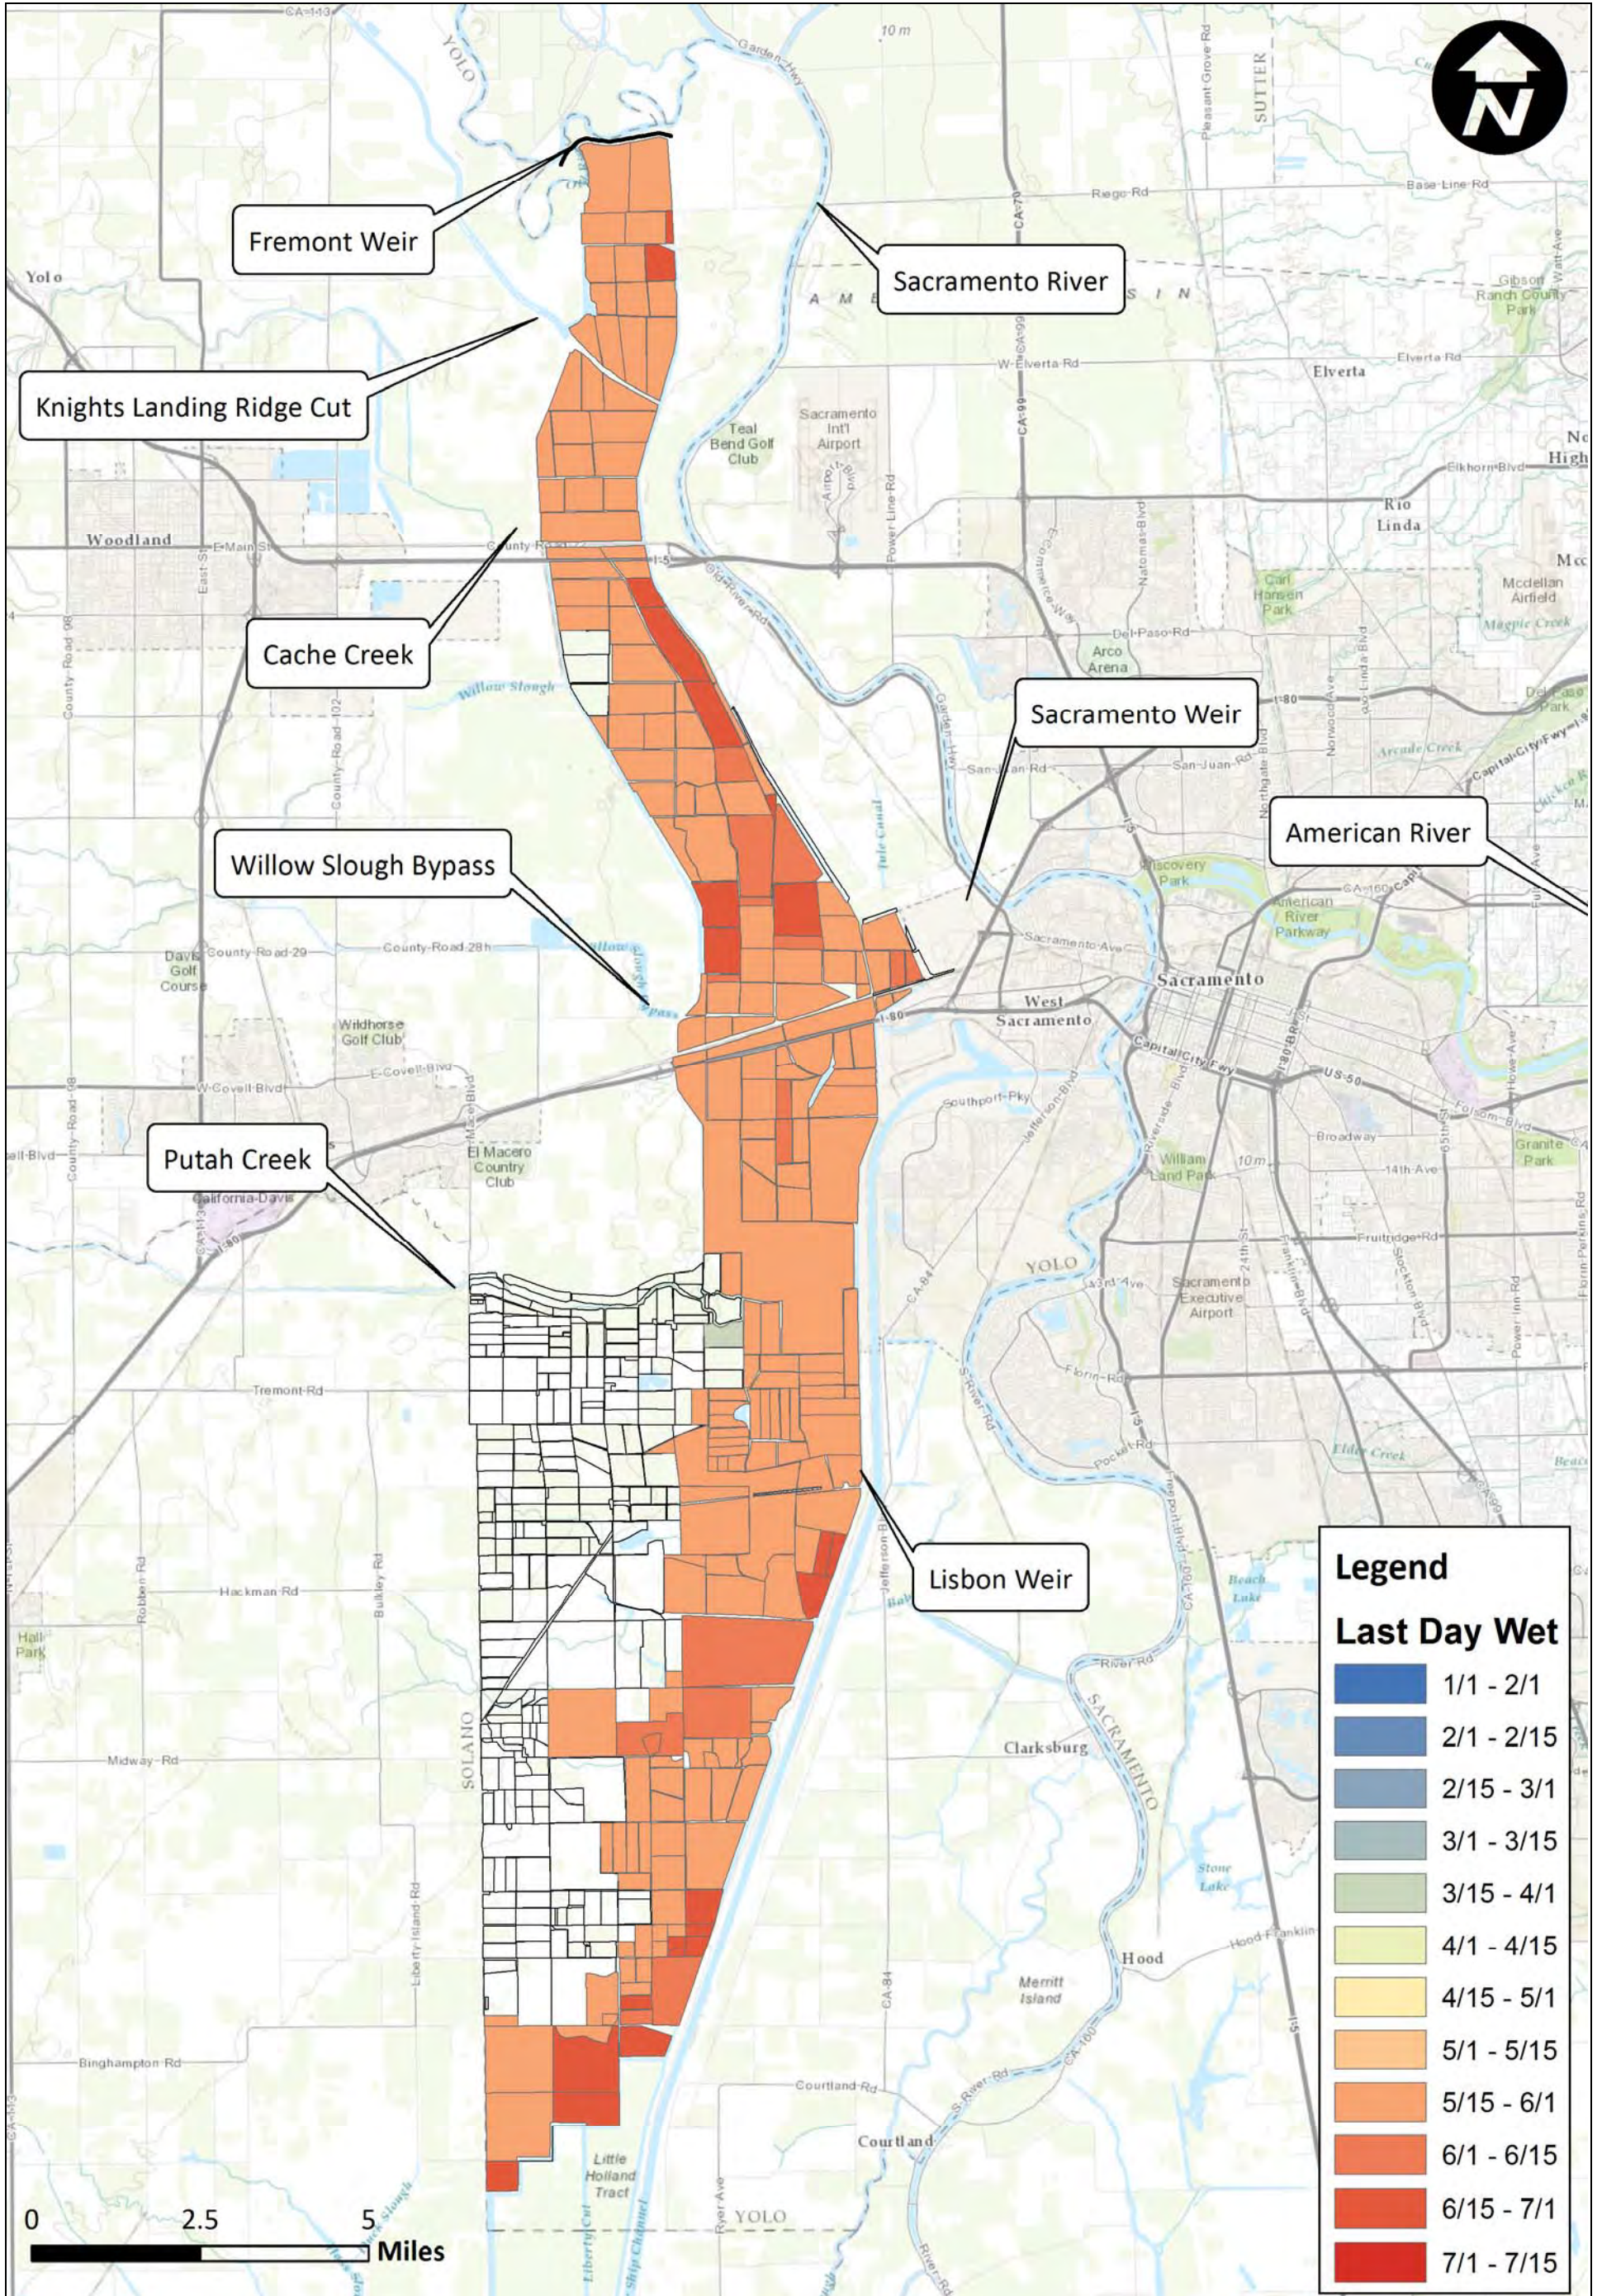

Notes:

Yolo Bypass Salmonid Habitat Restoration and Fish Passage
Last Day Wet Fremont Medium Channel 2004

Prepared for DWR

Created By: RDJ

Figure F40

Legend

Last Day Wet

Dark Blue	1/1 - 2/1
Blue	2/1 - 2/15
Light Blue	2/15 - 3/1
Teal	3/1 - 3/15
Green	3/15 - 4/1
Light Green	4/1 - 4/15
Yellow	4/15 - 5/1
Orange	5/1 - 5/15
Dark Orange	5/15 - 6/1
Red-Orange	6/1 - 6/15
Red	6/15 - 7/1
Dark Red	7/1 - 7/15