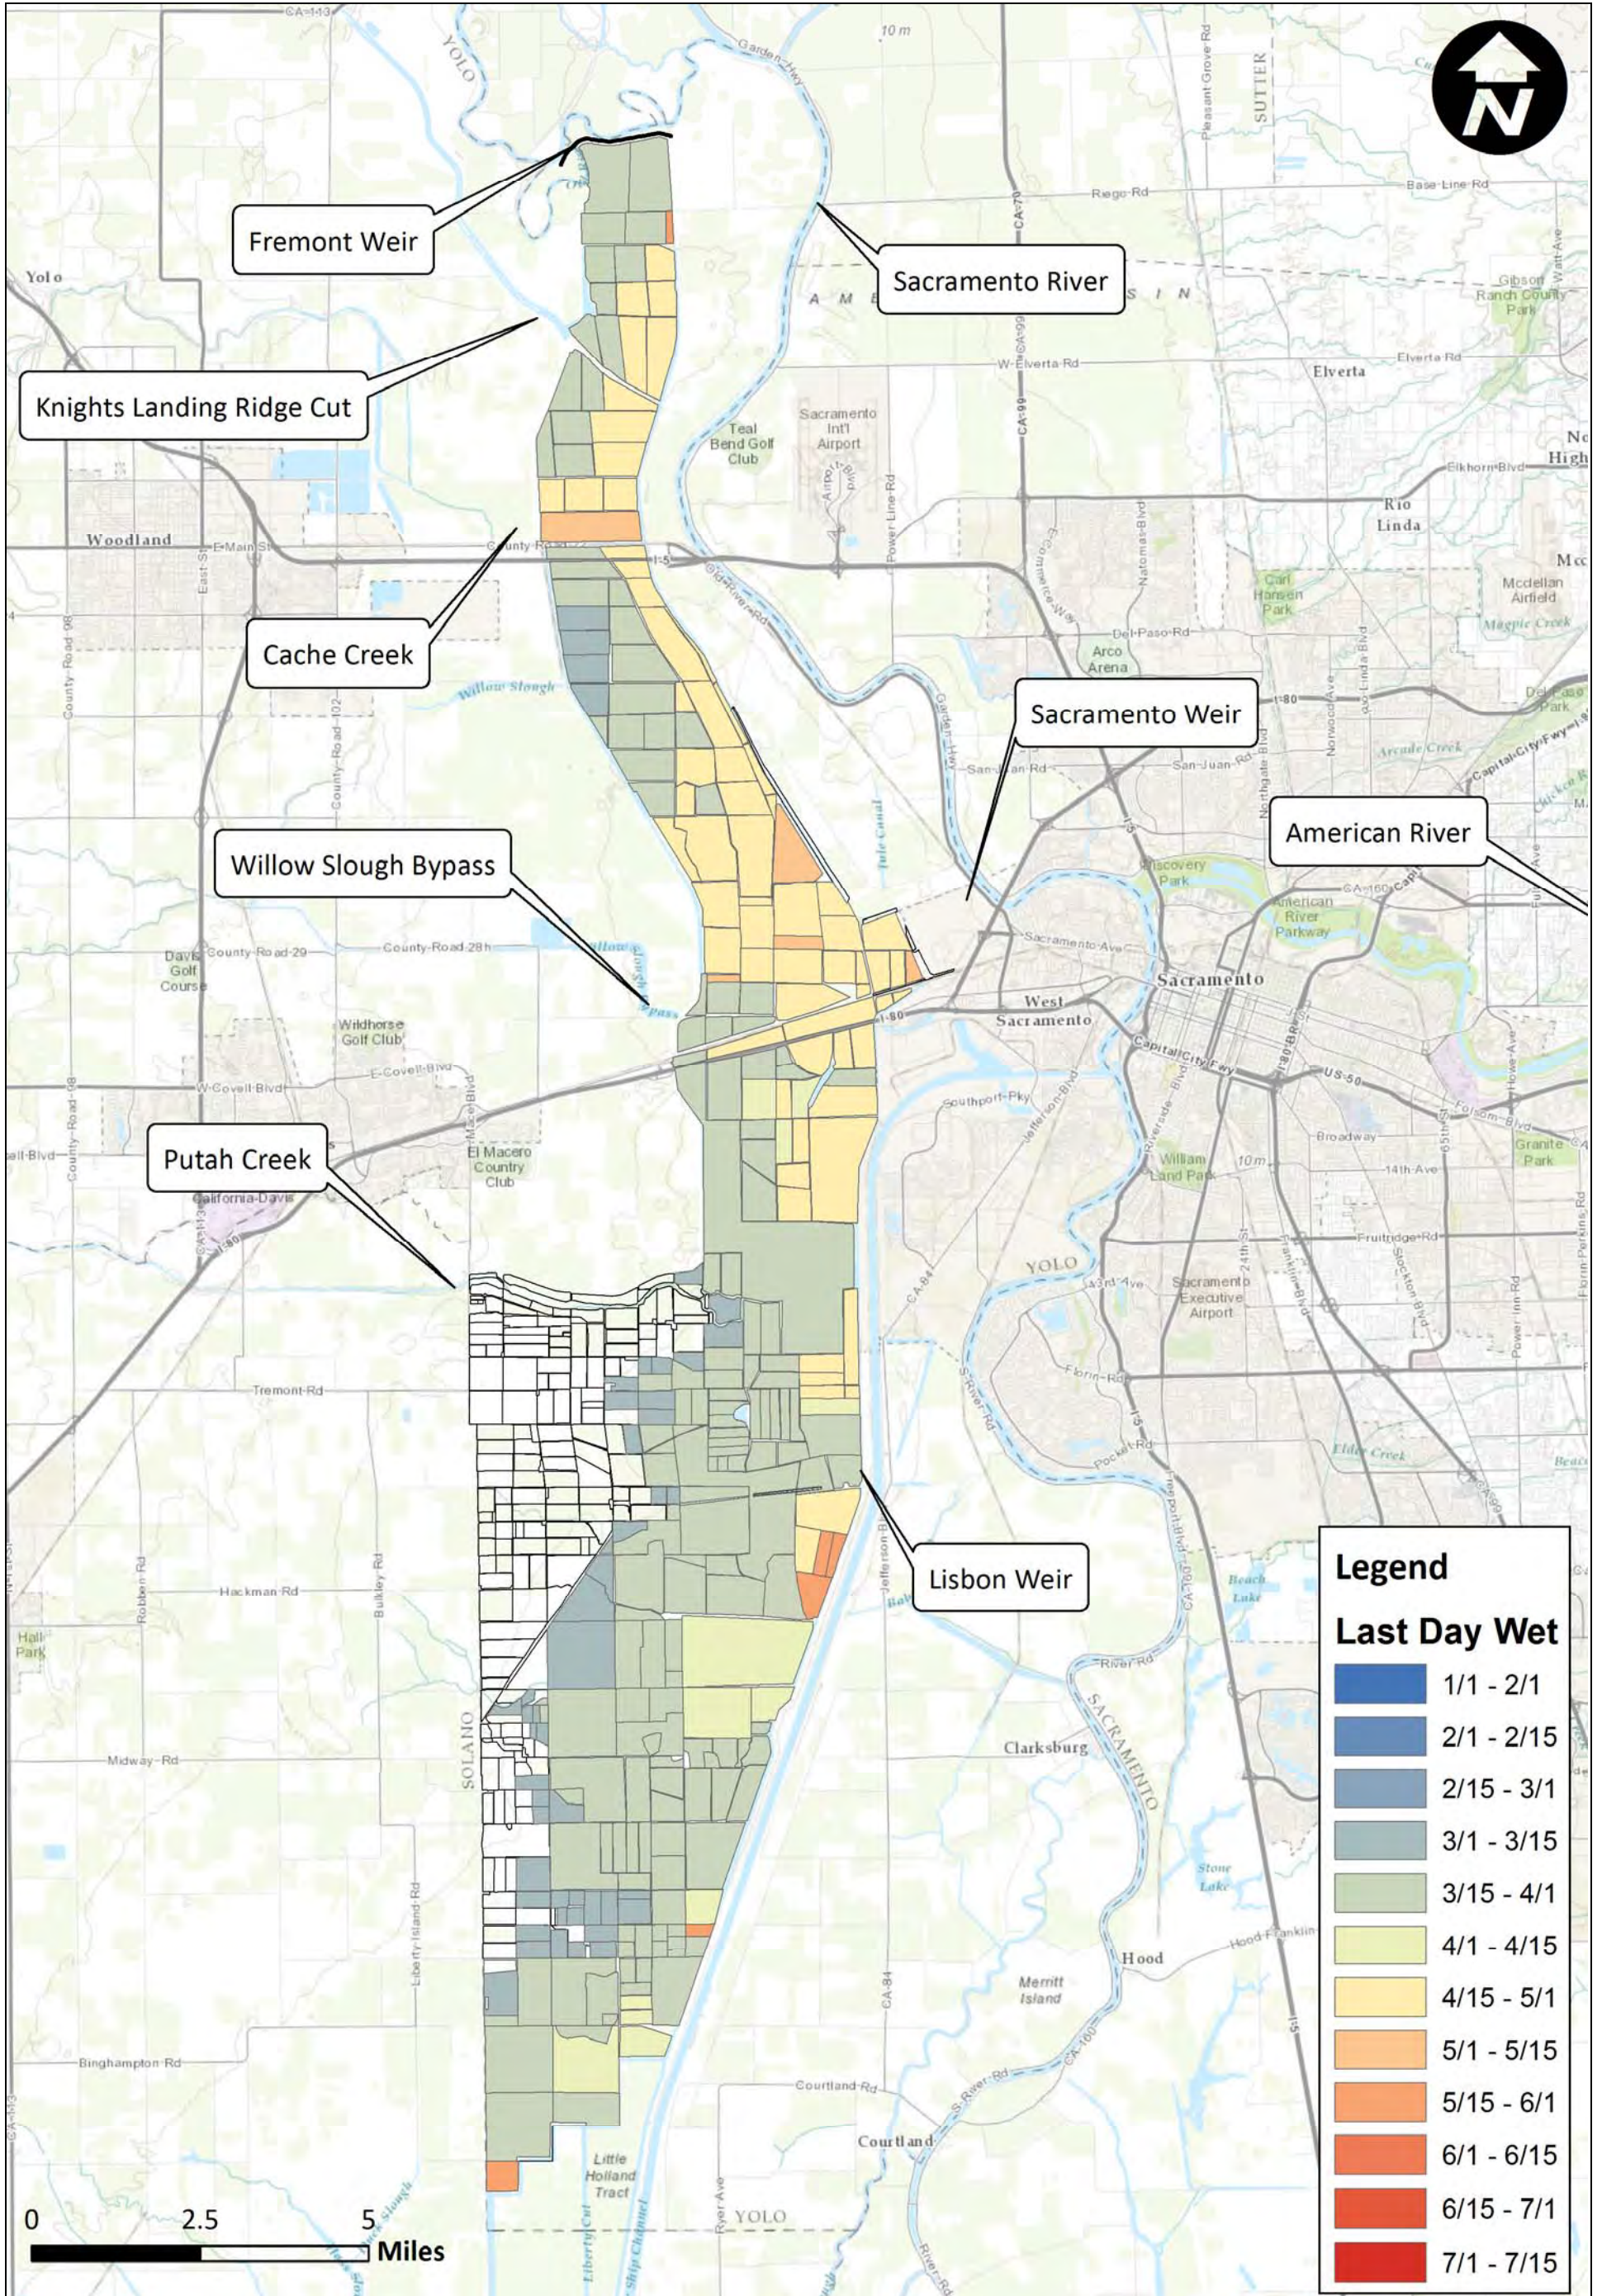

Notes:

Yolo Bypass Salmonid Habitat Restoration and Fish Passage
Last Day Wet Fremont Medium Channel 1999

Prepared for DWR

Created By: RDJ

Figure F35

Legend

Last Day Wet

Dark Blue	1/1 - 2/1
Blue	2/1 - 2/15
Light Blue	2/15 - 3/1
Teal	3/1 - 3/15
Green	3/15 - 4/1
Light Green	4/1 - 4/15
Yellow	4/15 - 5/1
Orange	5/1 - 5/15
Light Orange	5/15 - 6/1
Red-Orange	6/1 - 6/15
Red	6/15 - 7/1
Dark Red	7/1 - 7/15