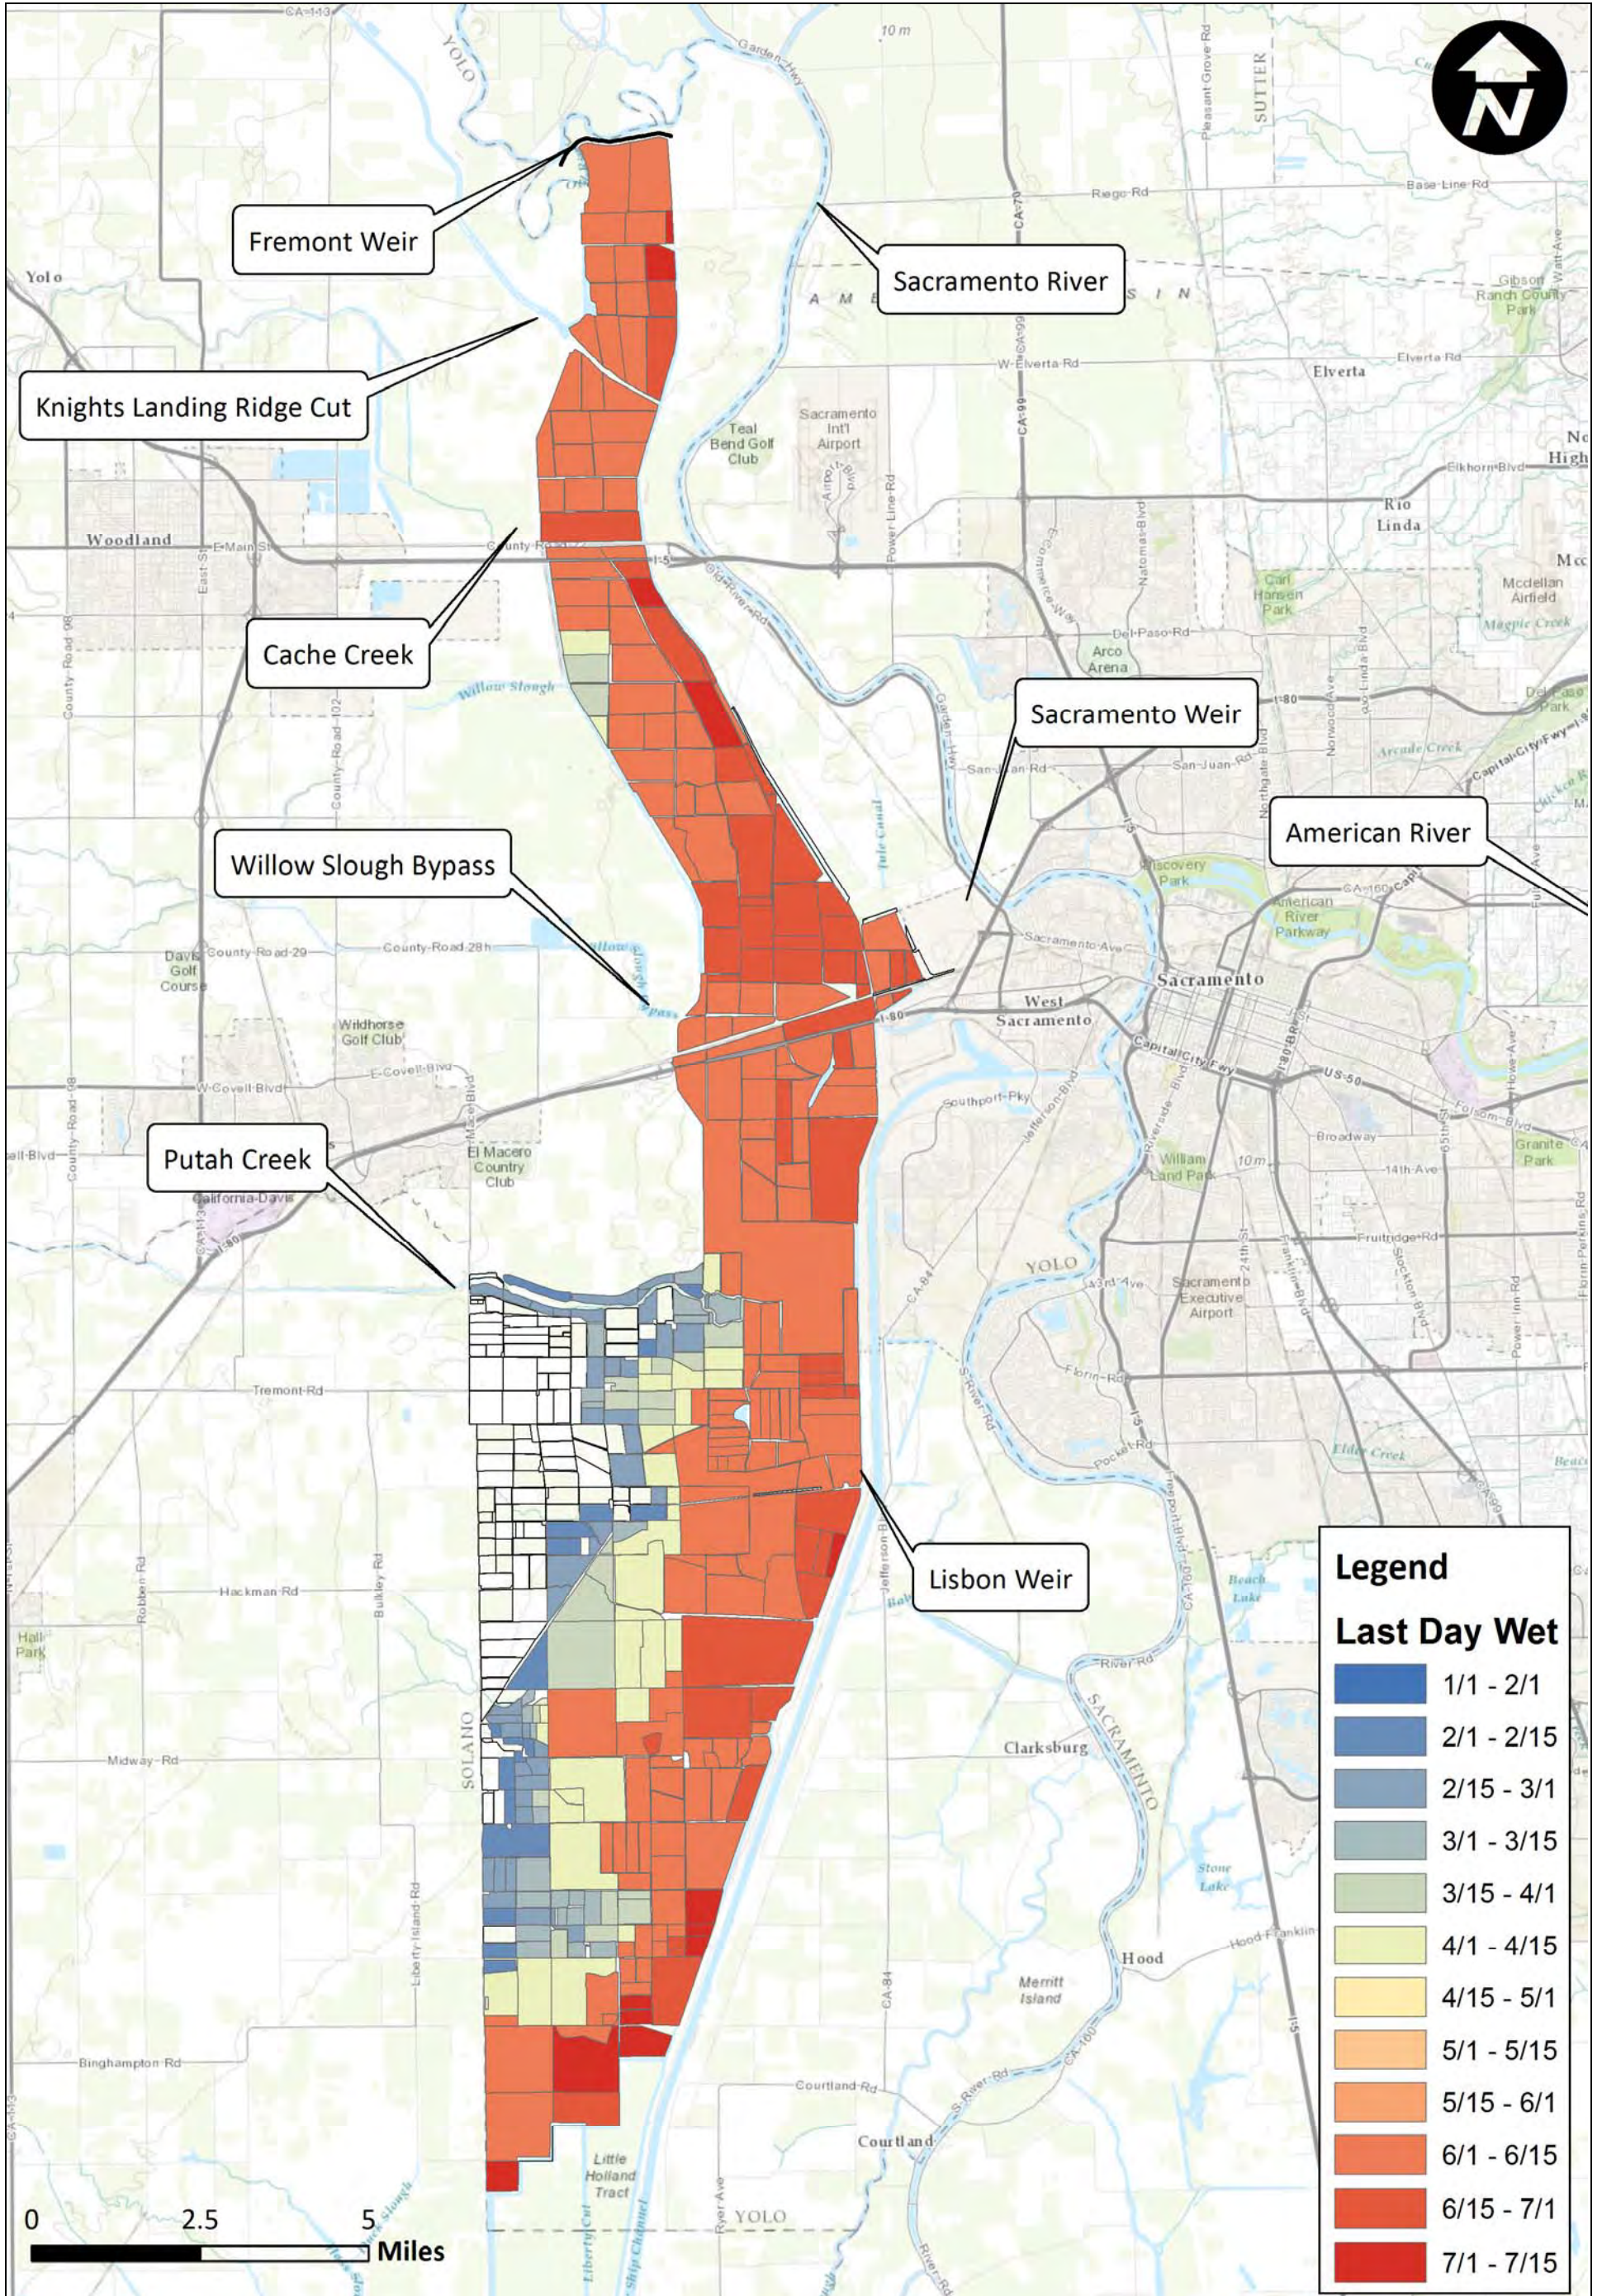

Notes:

Legend

Last Day Wet

Dark Blue	1/1 - 2/1
Medium Blue	2/1 - 2/15
Light Blue	2/15 - 3/1
Very Light Blue	3/1 - 3/15
Light Green	3/15 - 4/1
Yellow-Green	4/1 - 4/15
Yellow	4/15 - 5/1
Light Orange	5/1 - 5/15
Orange	5/15 - 6/1
Dark Orange	6/1 - 6/15
Red-Orange	6/15 - 7/1
Red	7/1 - 7/15

Notes:

Yolo Bypass Salmonid Habitat Restoration and Fish Passage
Last Day Wet Fremont Medium Channel 1997

Prepared for DWR

Created By: RDJ

Figure F33

Notes:

Legend

Last Day Wet

Dark Blue	1/1 - 2/1
Blue	2/1 - 2/15
Medium Blue	2/15 - 3/1
Light Blue	3/1 - 3/15
Light Green	3/15 - 4/1
Yellow-Green	4/1 - 4/15
Yellow	4/15 - 5/1
Light Orange	5/1 - 5/15
Orange	5/15 - 6/1
Dark Orange	6/1 - 6/15
Red-Orange	6/15 - 7/1
Red	7/1 - 7/15