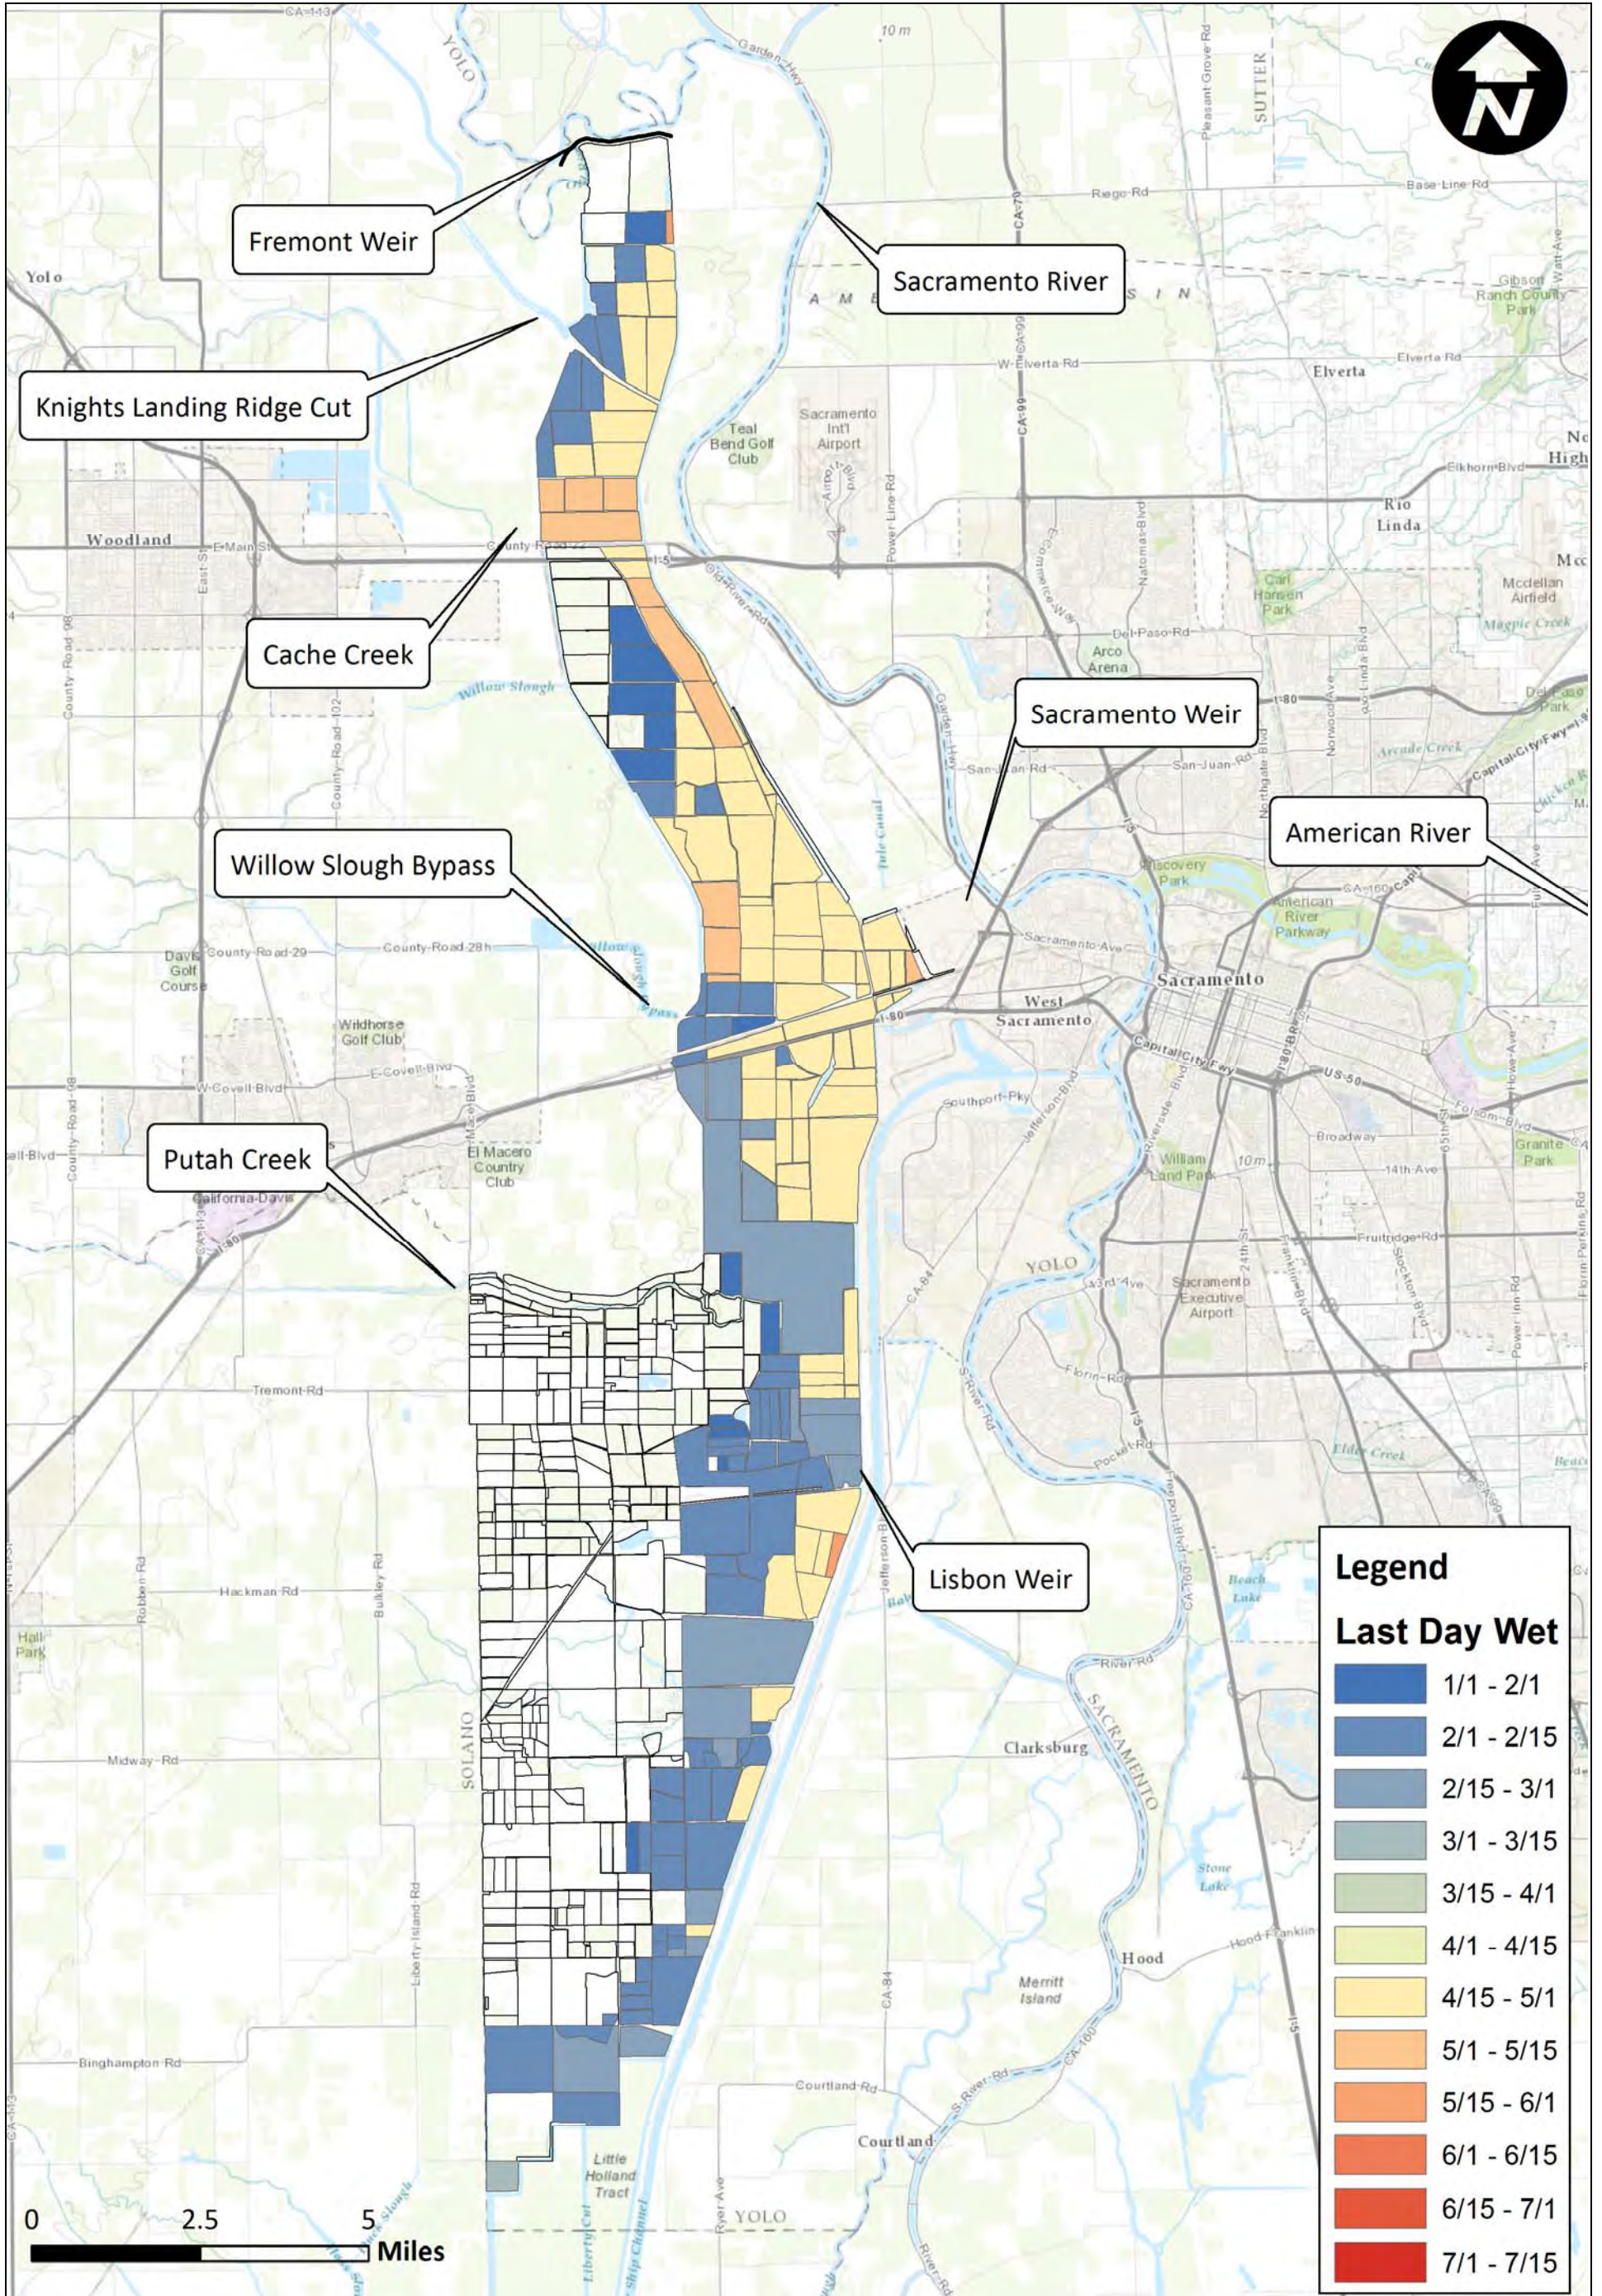

Notes:

Notes:

Prepared for DWR Created By: RDJ

Yolo Bypass Salmonid Habitat Restoration and Fish Passage
Last Day Wet Fremont Small Channel 2010
Figure F30

Notes:

Prepared for DWR Created By: RDJ

Yolo Bypass Salmonid Habitat Restoration and Fish Passage
Last Day Wet Fremont Small Channel 2011
Figure F31

Notes:

Legend

Last Day Wet

Dark Blue	1/1 - 2/1
Medium Blue	2/1 - 2/15
Light Blue	2/15 - 3/1
Very Light Blue	3/1 - 3/15
Light Green	3/15 - 4/1
Yellow-Green	4/1 - 4/15
Yellow	4/15 - 5/1
Light Orange	5/1 - 5/15
Orange	5/15 - 6/1
Dark Orange	6/1 - 6/15
Red-Orange	6/15 - 7/1
Red	7/1 - 7/15