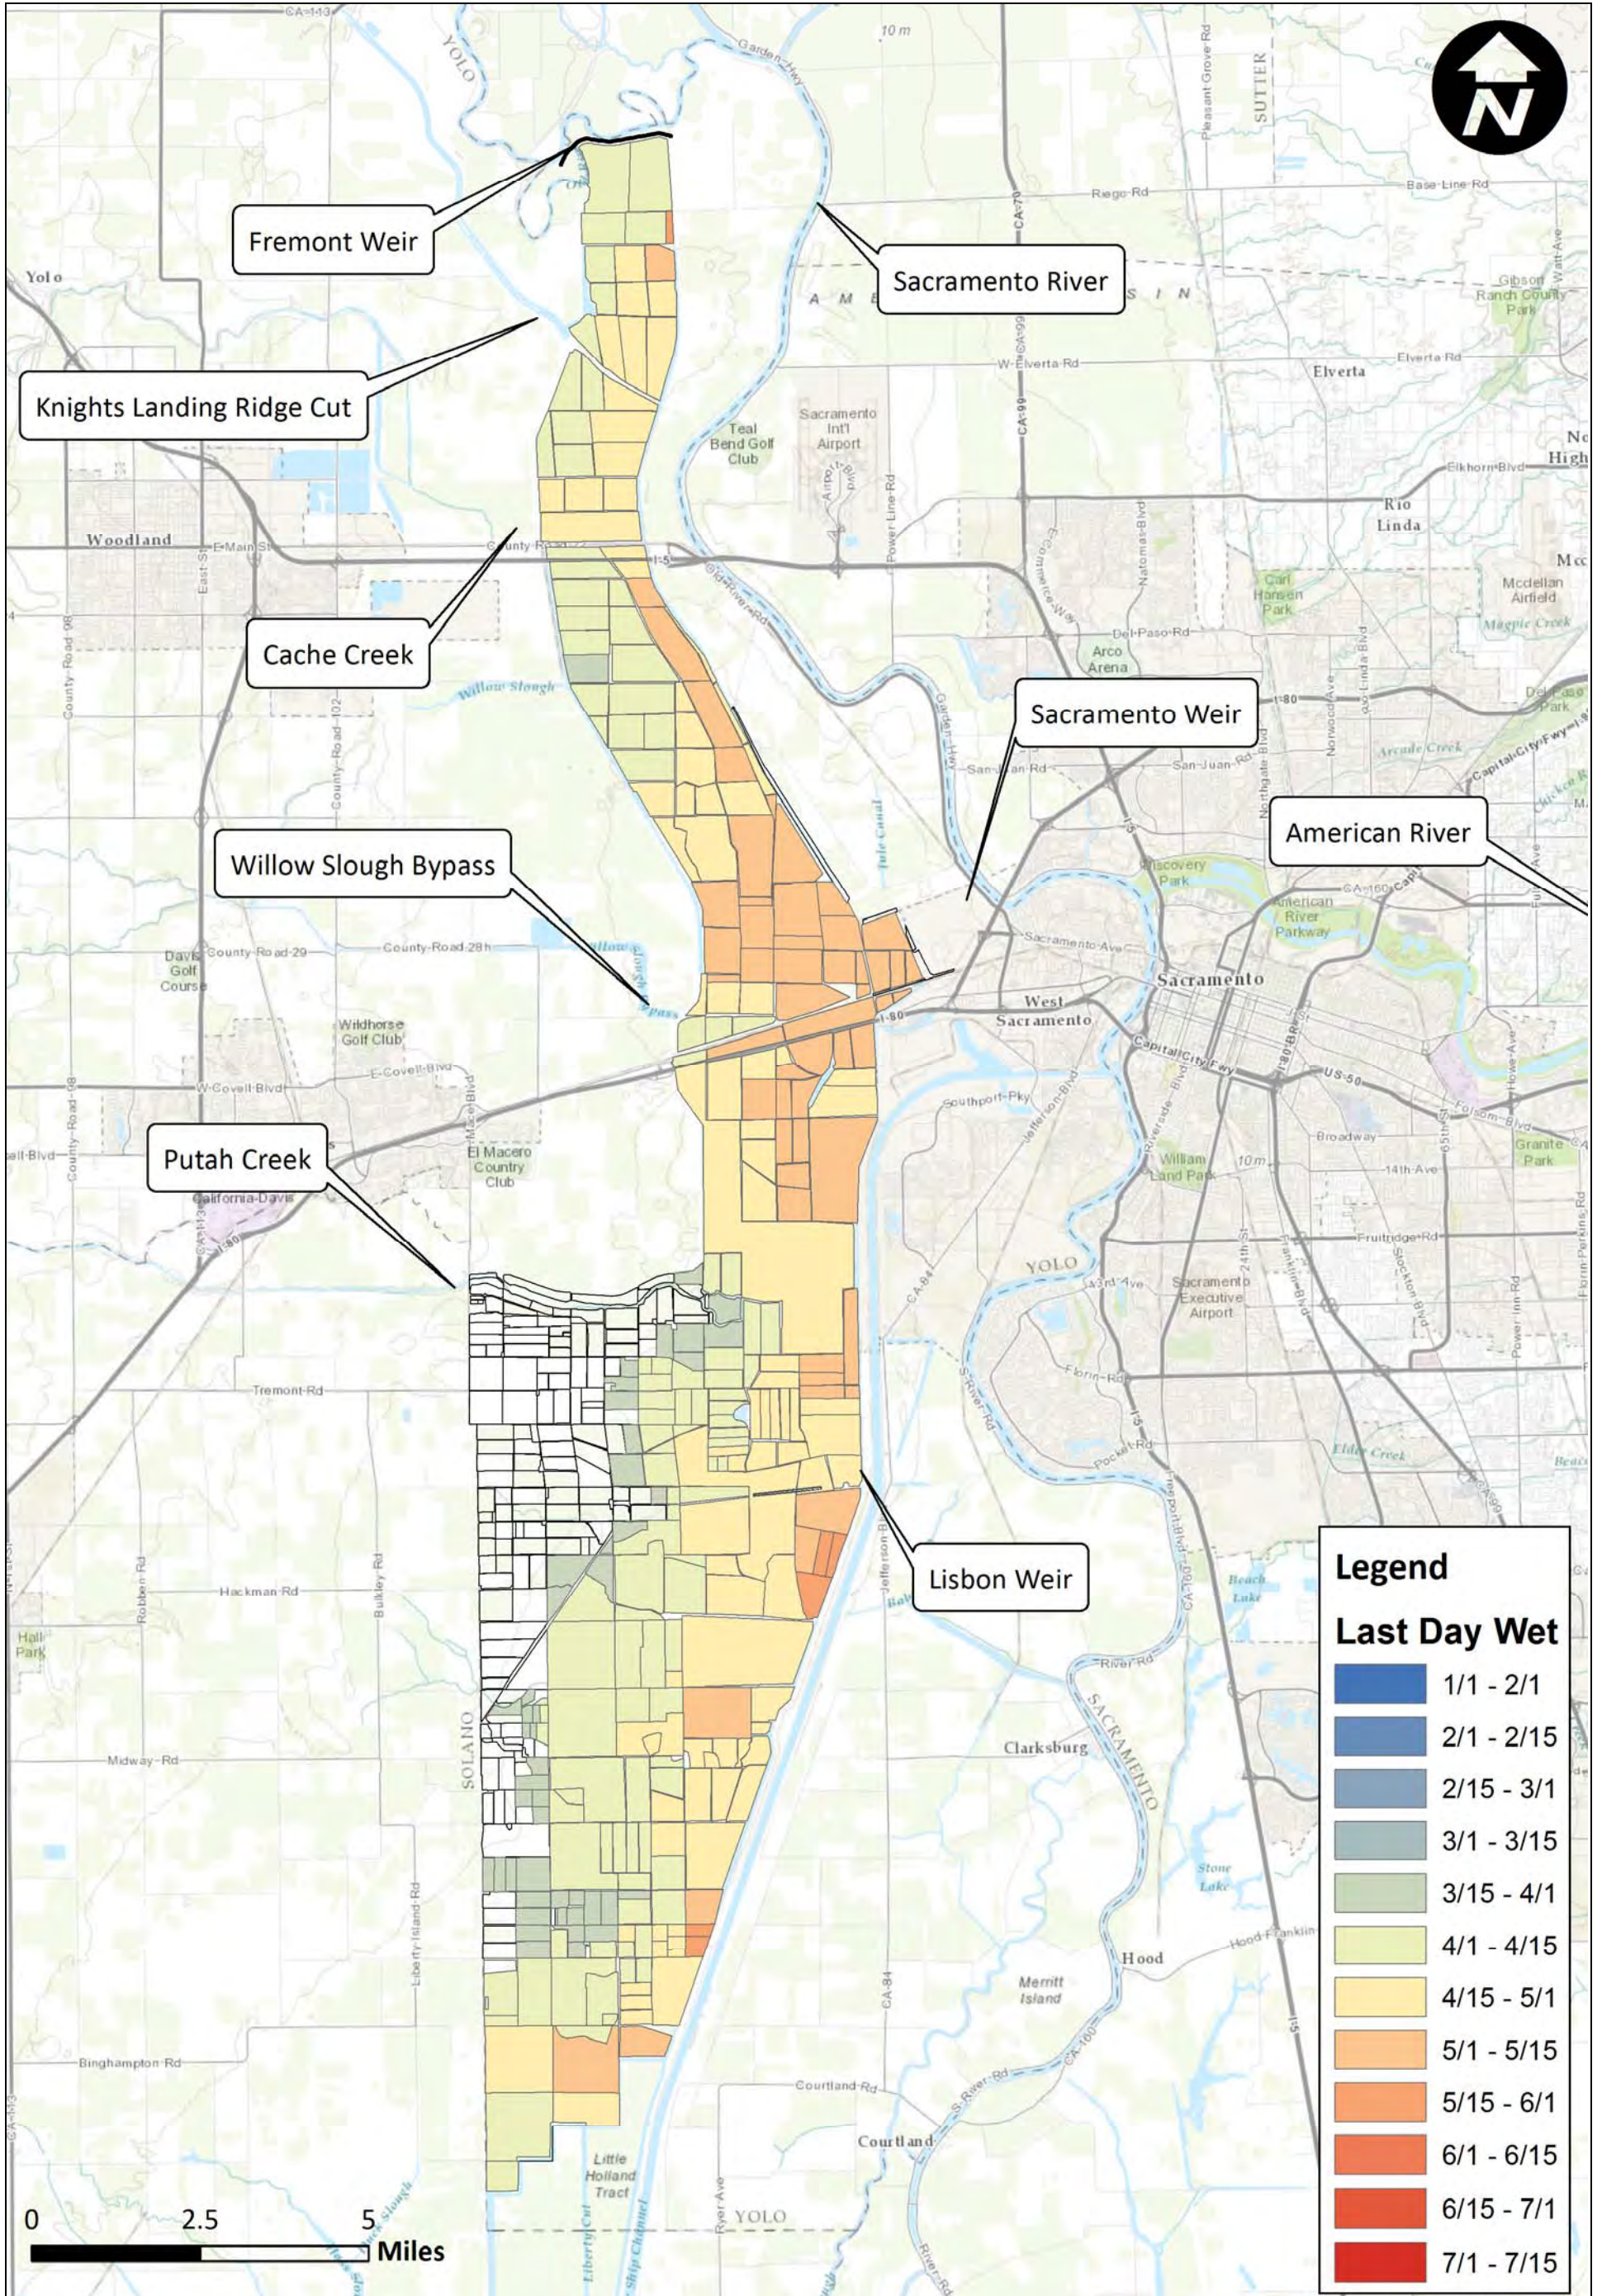

Notes:

Notes:

Prepared for DWR Created By: RDJ

Yolo Bypass Salmonid Habitat Restoration and Fish Passage
Last Day Wet Fremont Small Channel 2010
Figure F30

Notes:

Prepared for DWR Created By: RDJ

Yolo Bypass Salmonid Habitat Restoration and Fish Passage
Last Day Wet Fremont Small Channel 2011
Figure F31

Notes:

Legend

Last Day Wet

Dark Blue	1/1 - 2/1
Medium Blue	2/1 - 2/15
Light Blue	2/15 - 3/1
Very Light Blue	3/1 - 3/15
Light Green	3/15 - 4/1
Yellow-Green	4/1 - 4/15
Yellow	4/15 - 5/1
Light Orange	5/1 - 5/15
Orange	5/15 - 6/1
Dark Orange	6/1 - 6/15
Red-Orange	6/15 - 7/1
Red	7/1 - 7/15