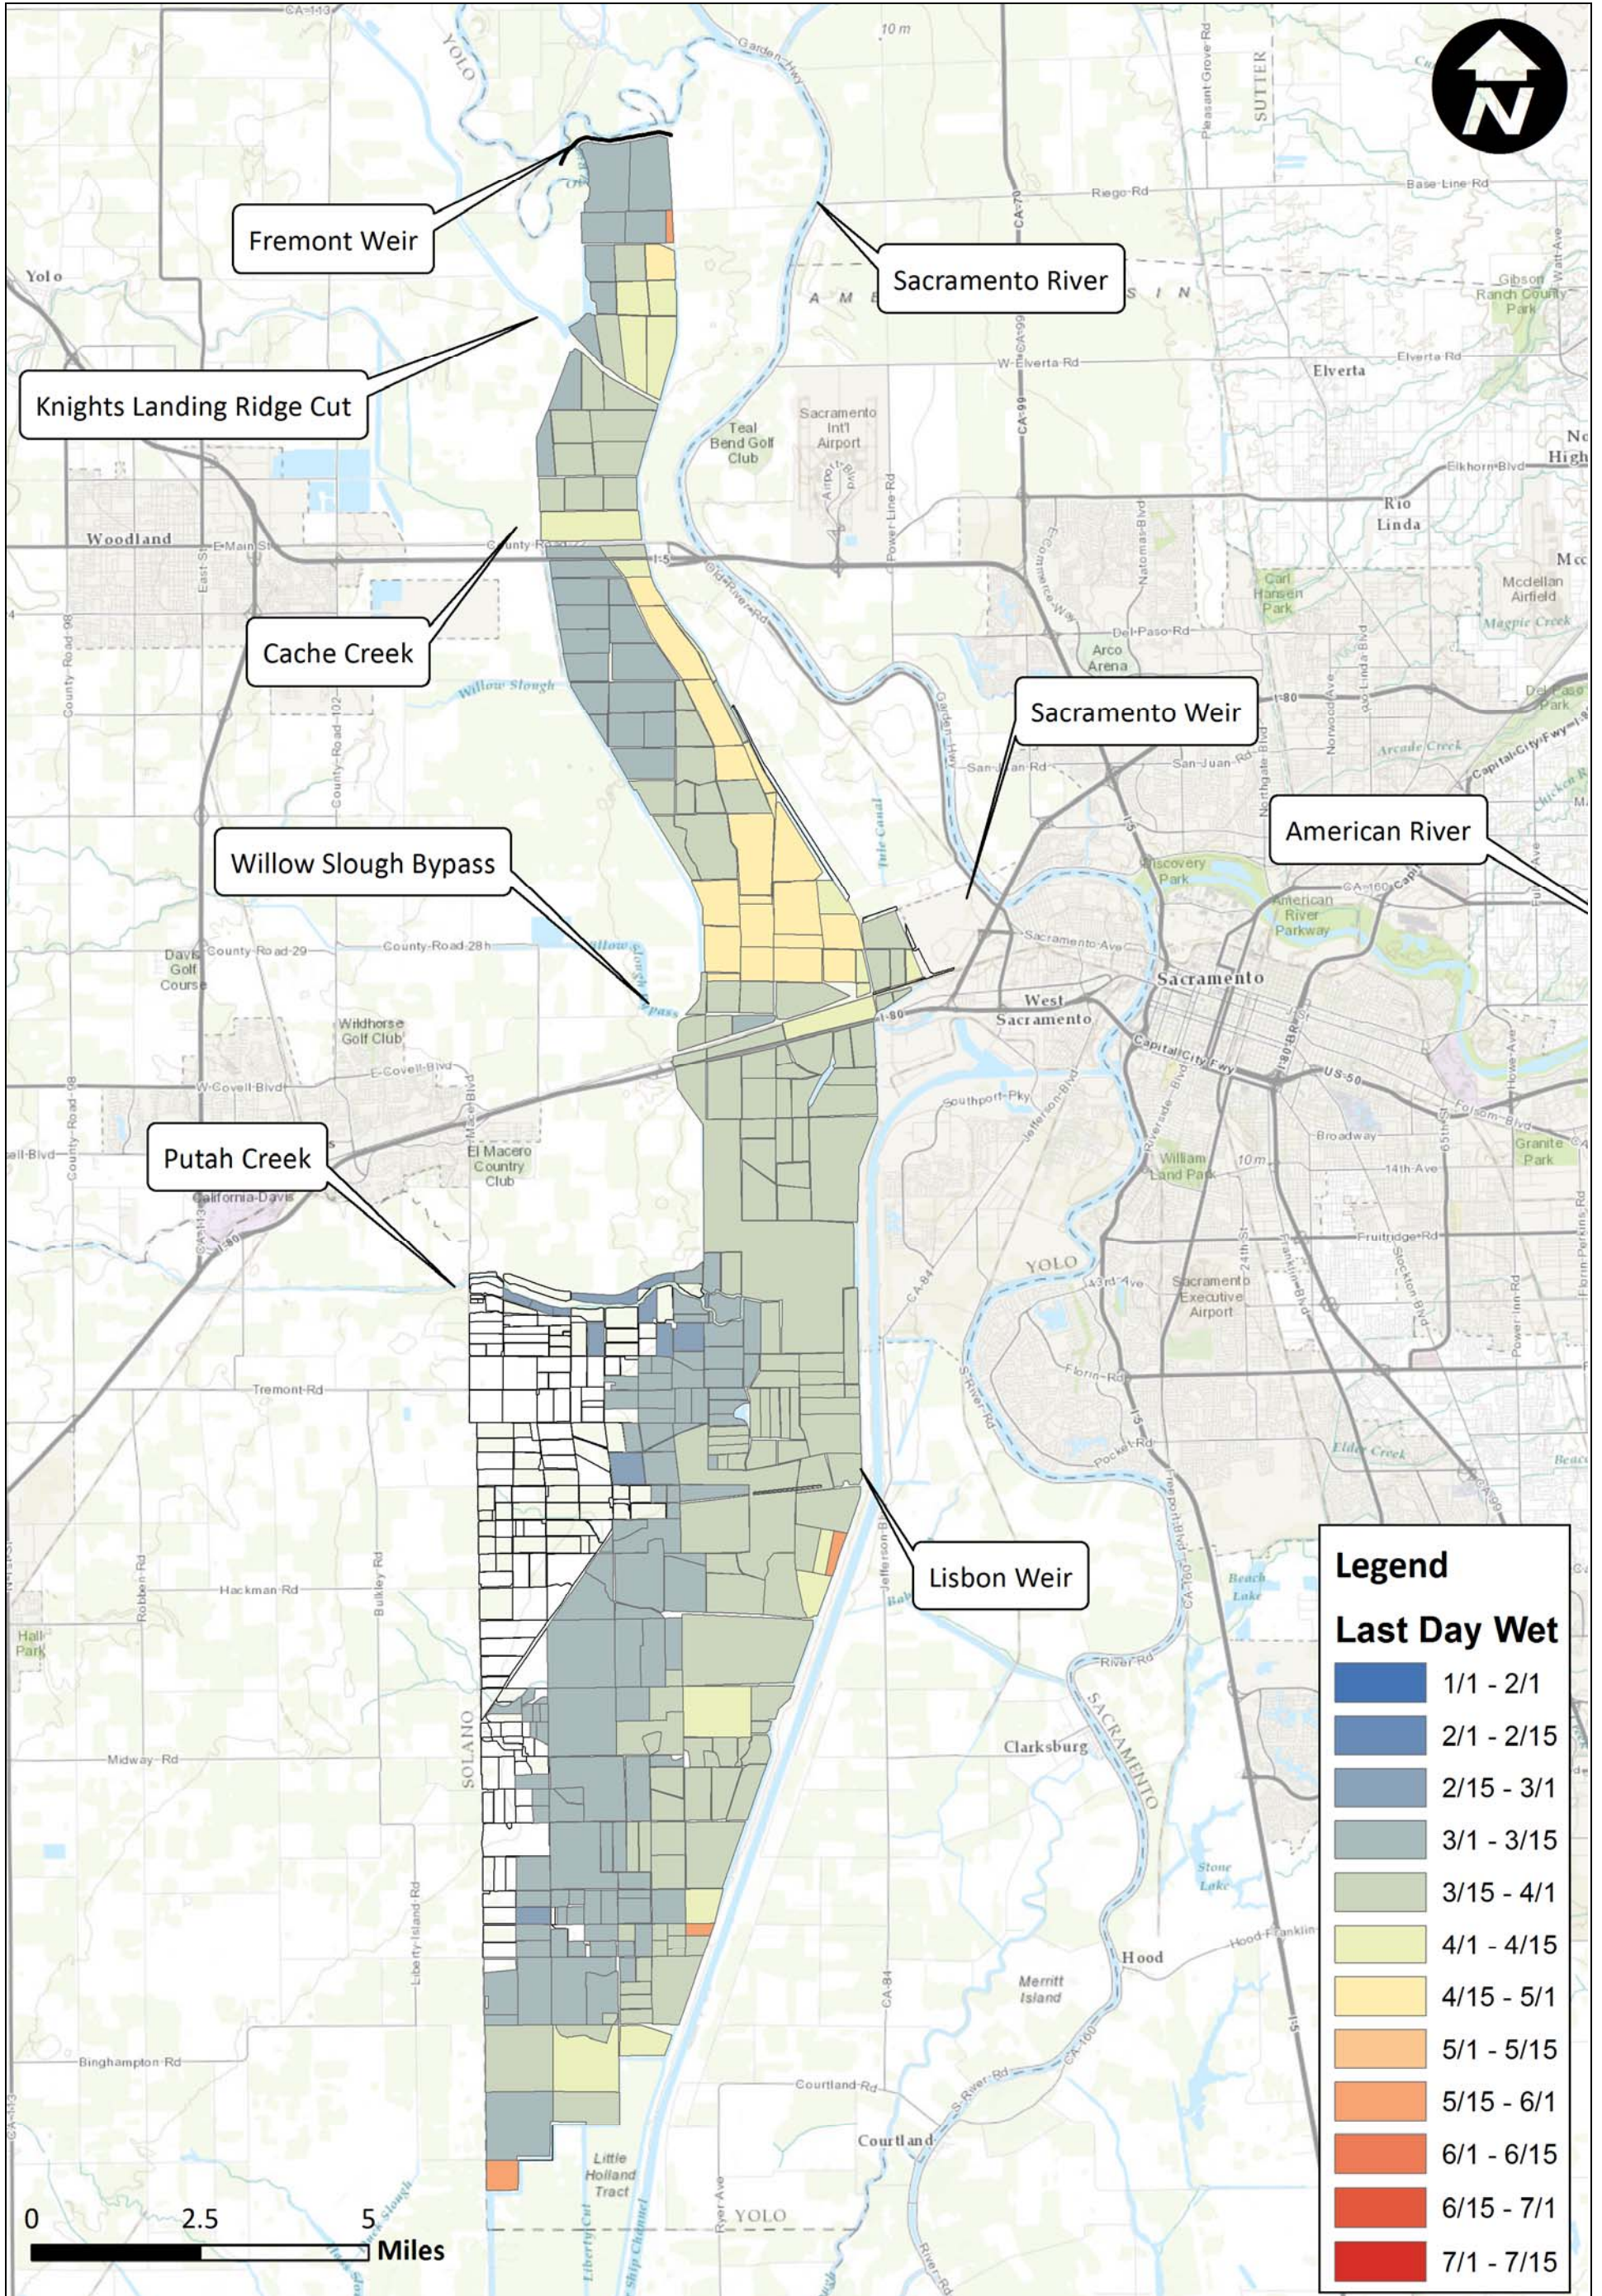

Notes:

Notes:

Notes:

Legend

Last Day Wet

Dark Blue	1/1 - 2/1
Medium Blue	2/1 - 2/15
Light Blue	2/15 - 3/1
Teal	3/1 - 3/15
Light Green	3/15 - 4/1
Yellow-Green	4/1 - 4/15
Yellow	4/15 - 5/1
Light Orange	5/1 - 5/15
Orange	5/15 - 6/1
Dark Orange	6/1 - 6/15
Red-Orange	6/15 - 7/1
Red	7/1 - 7/15

Notes:

Legend

Last Day Wet

Dark Blue	1/1 - 2/1
Medium Blue	2/1 - 2/15
Light Blue	2/15 - 3/1
Teal	3/1 - 3/15
Green	3/15 - 4/1
Light Green	4/1 - 4/15
Yellow	4/15 - 5/1
Orange	5/1 - 5/15
Light Orange	5/15 - 6/1
Red-Orange	6/1 - 6/15
Red	6/15 - 7/1
Dark Red	7/1 - 7/15

Notes:

Notes:

Prepared for DWR Created By: RDJ

Yolo Bypass Salmonid Habitat Restoration and Fish Passage
Last Day Wet Fremont Small Channel 2002
Figure F22

Notes:

Prepared for DWR

Created By: RDJ

Yolo Bypass Salmonid Habitat Restoration and Fish Passage
Last Day Wet Fremont Small Channel 2003
Figure F23