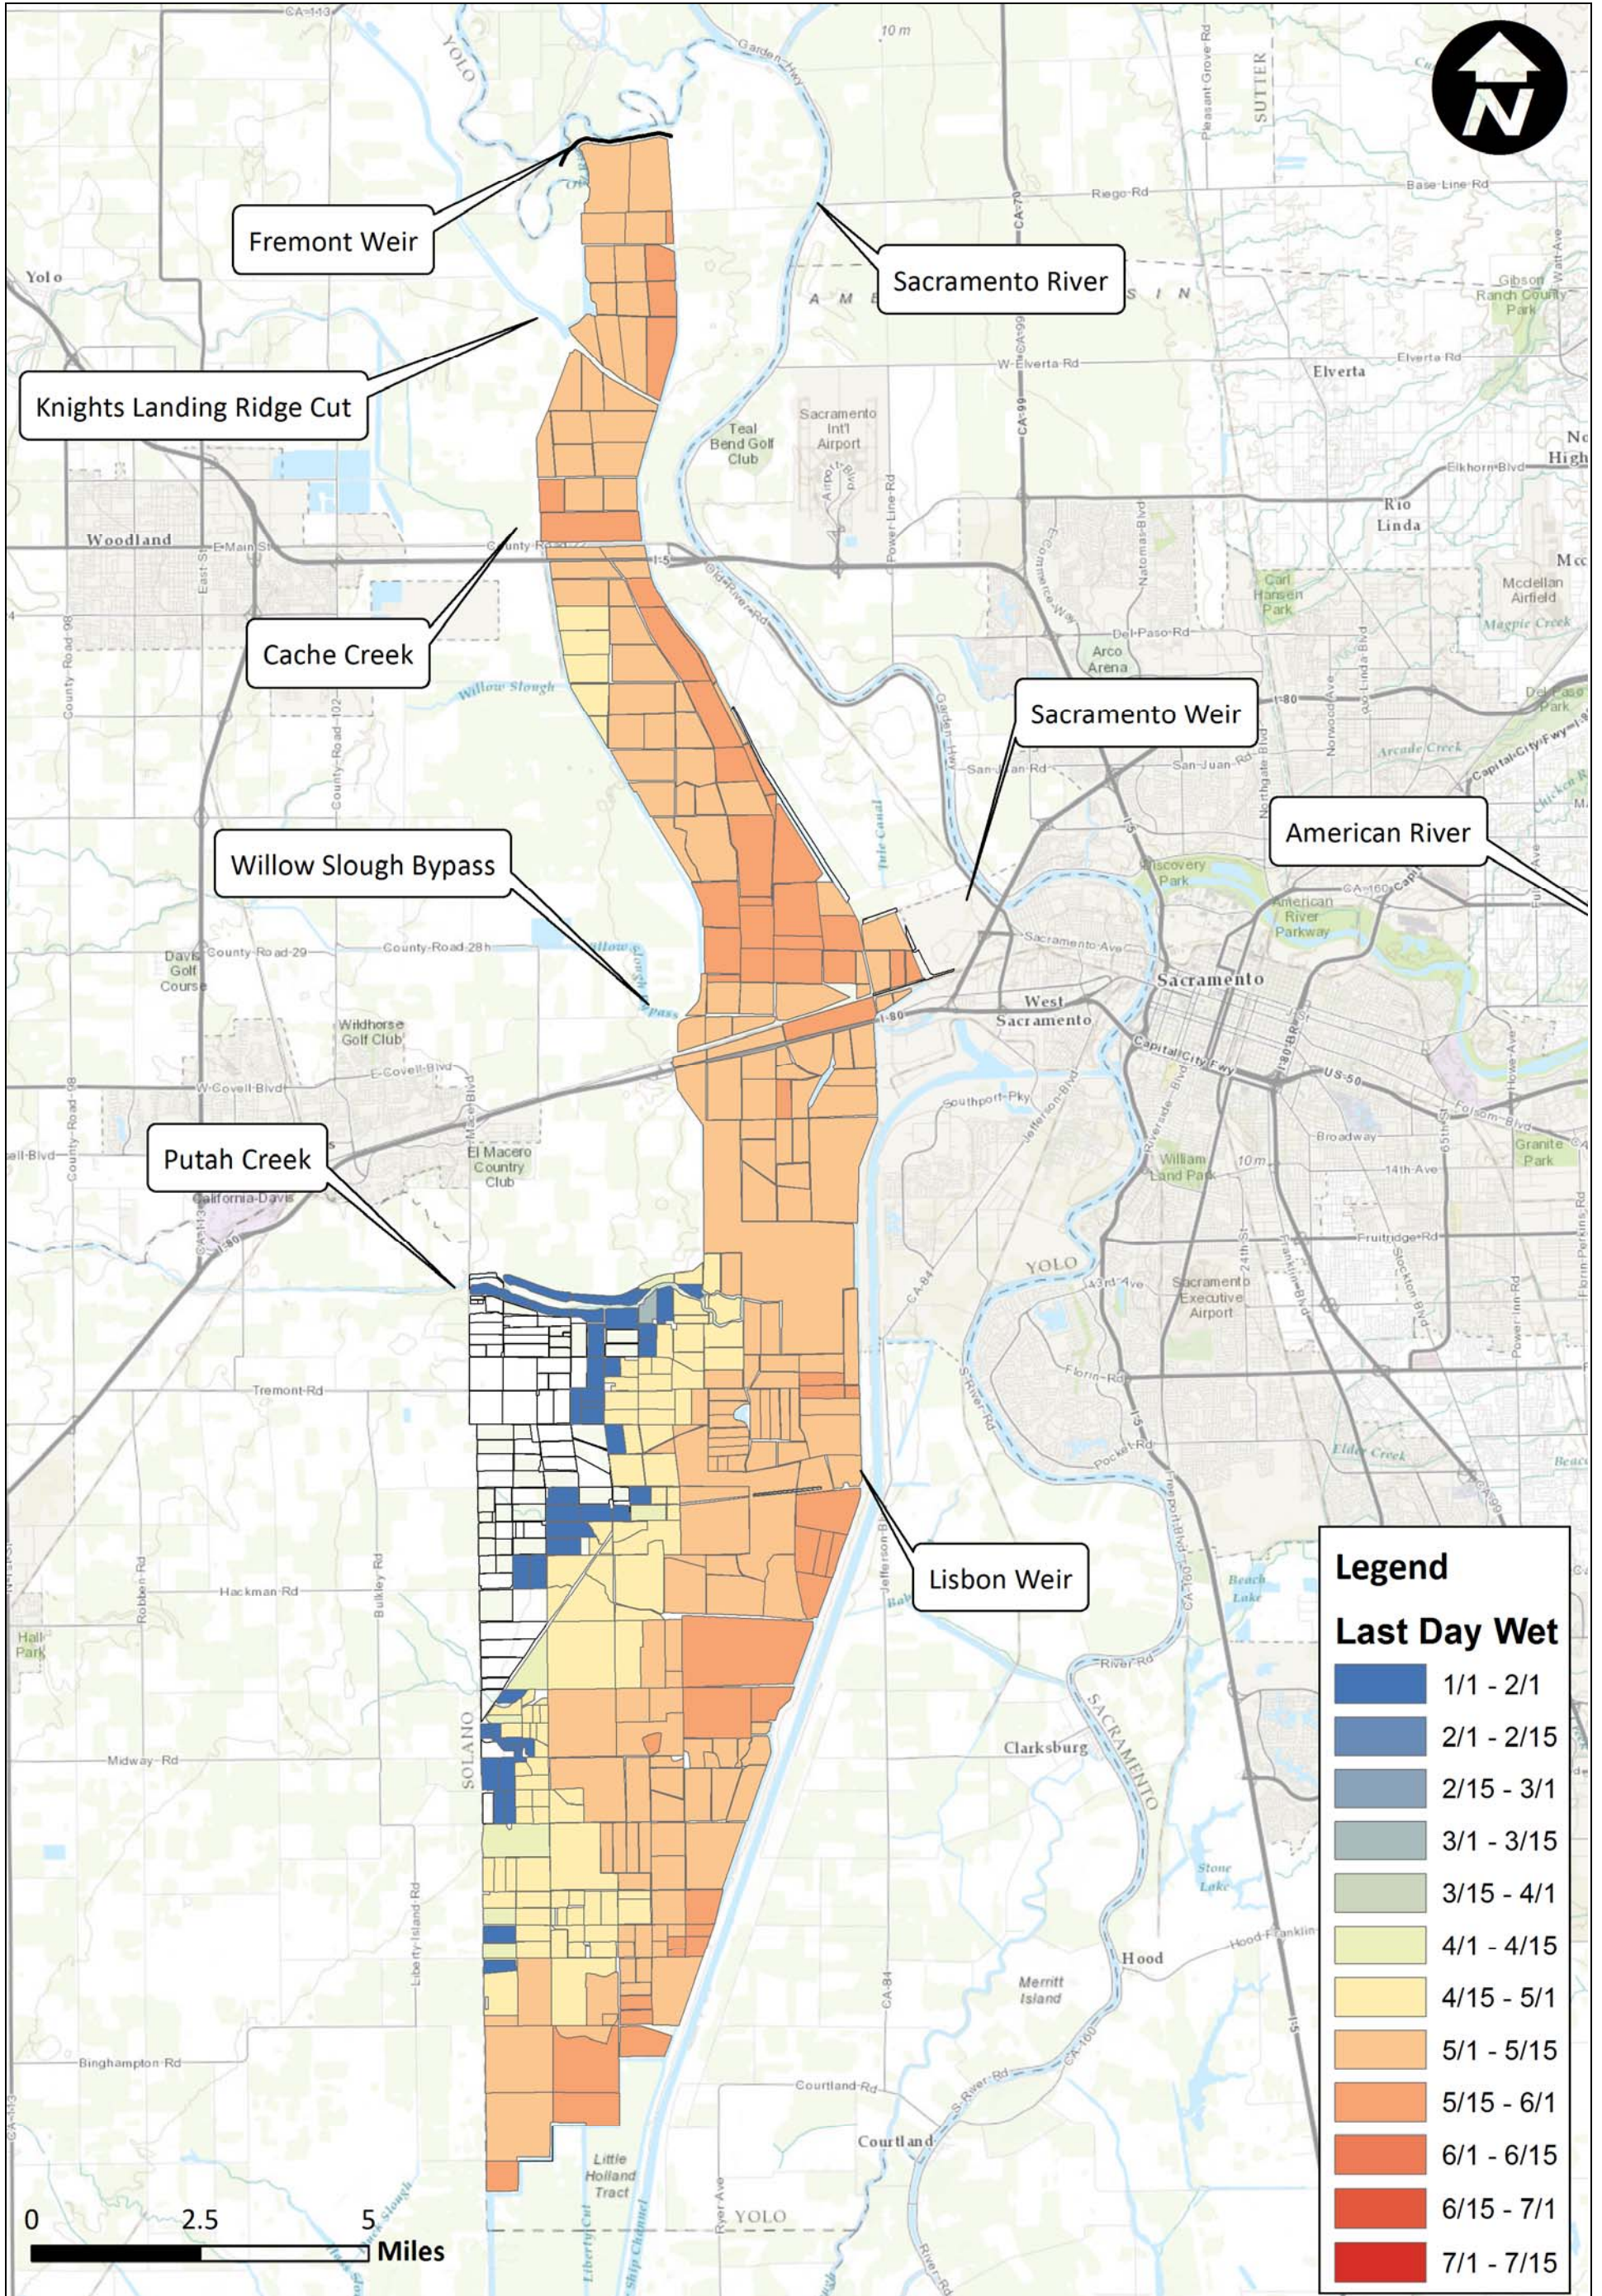

Notes:

Notes:

Notes:

Legend

Last Day Wet

Dark Blue	1/1 - 2/1
Medium Blue	2/1 - 2/15
Light Blue	2/15 - 3/1
Teal	3/1 - 3/15
Light Green	3/15 - 4/1
Yellow-Green	4/1 - 4/15
Yellow	4/15 - 5/1
Light Orange	5/1 - 5/15
Orange	5/15 - 6/1
Dark Orange	6/1 - 6/15
Red-Orange	6/15 - 7/1
Red	7/1 - 7/15

Notes:

Legend

Last Day Wet

Dark Blue	1/1 - 2/1
Medium Blue	2/1 - 2/15
Light Blue	2/15 - 3/1
Teal	3/1 - 3/15
Green	3/15 - 4/1
Light Green	4/1 - 4/15
Yellow	4/15 - 5/1
Orange	5/1 - 5/15
Light Orange	5/15 - 6/1
Red-Orange	6/1 - 6/15
Red	6/15 - 7/1
Dark Red	7/1 - 7/15

Notes:

Prepared for DWR Created By: RDJ

Yolo Bypass Salmonid Habitat Restoration and Fish Passage
Last Day Wet Fremont Small Channel 2004
Figure F24

Notes:

Prepared for DWR Created By: RDJ

Yolo Bypass Salmonid Habitat Restoration and Fish Passage
Last Day Wet Fremont Small Channel 2005
Figure F25