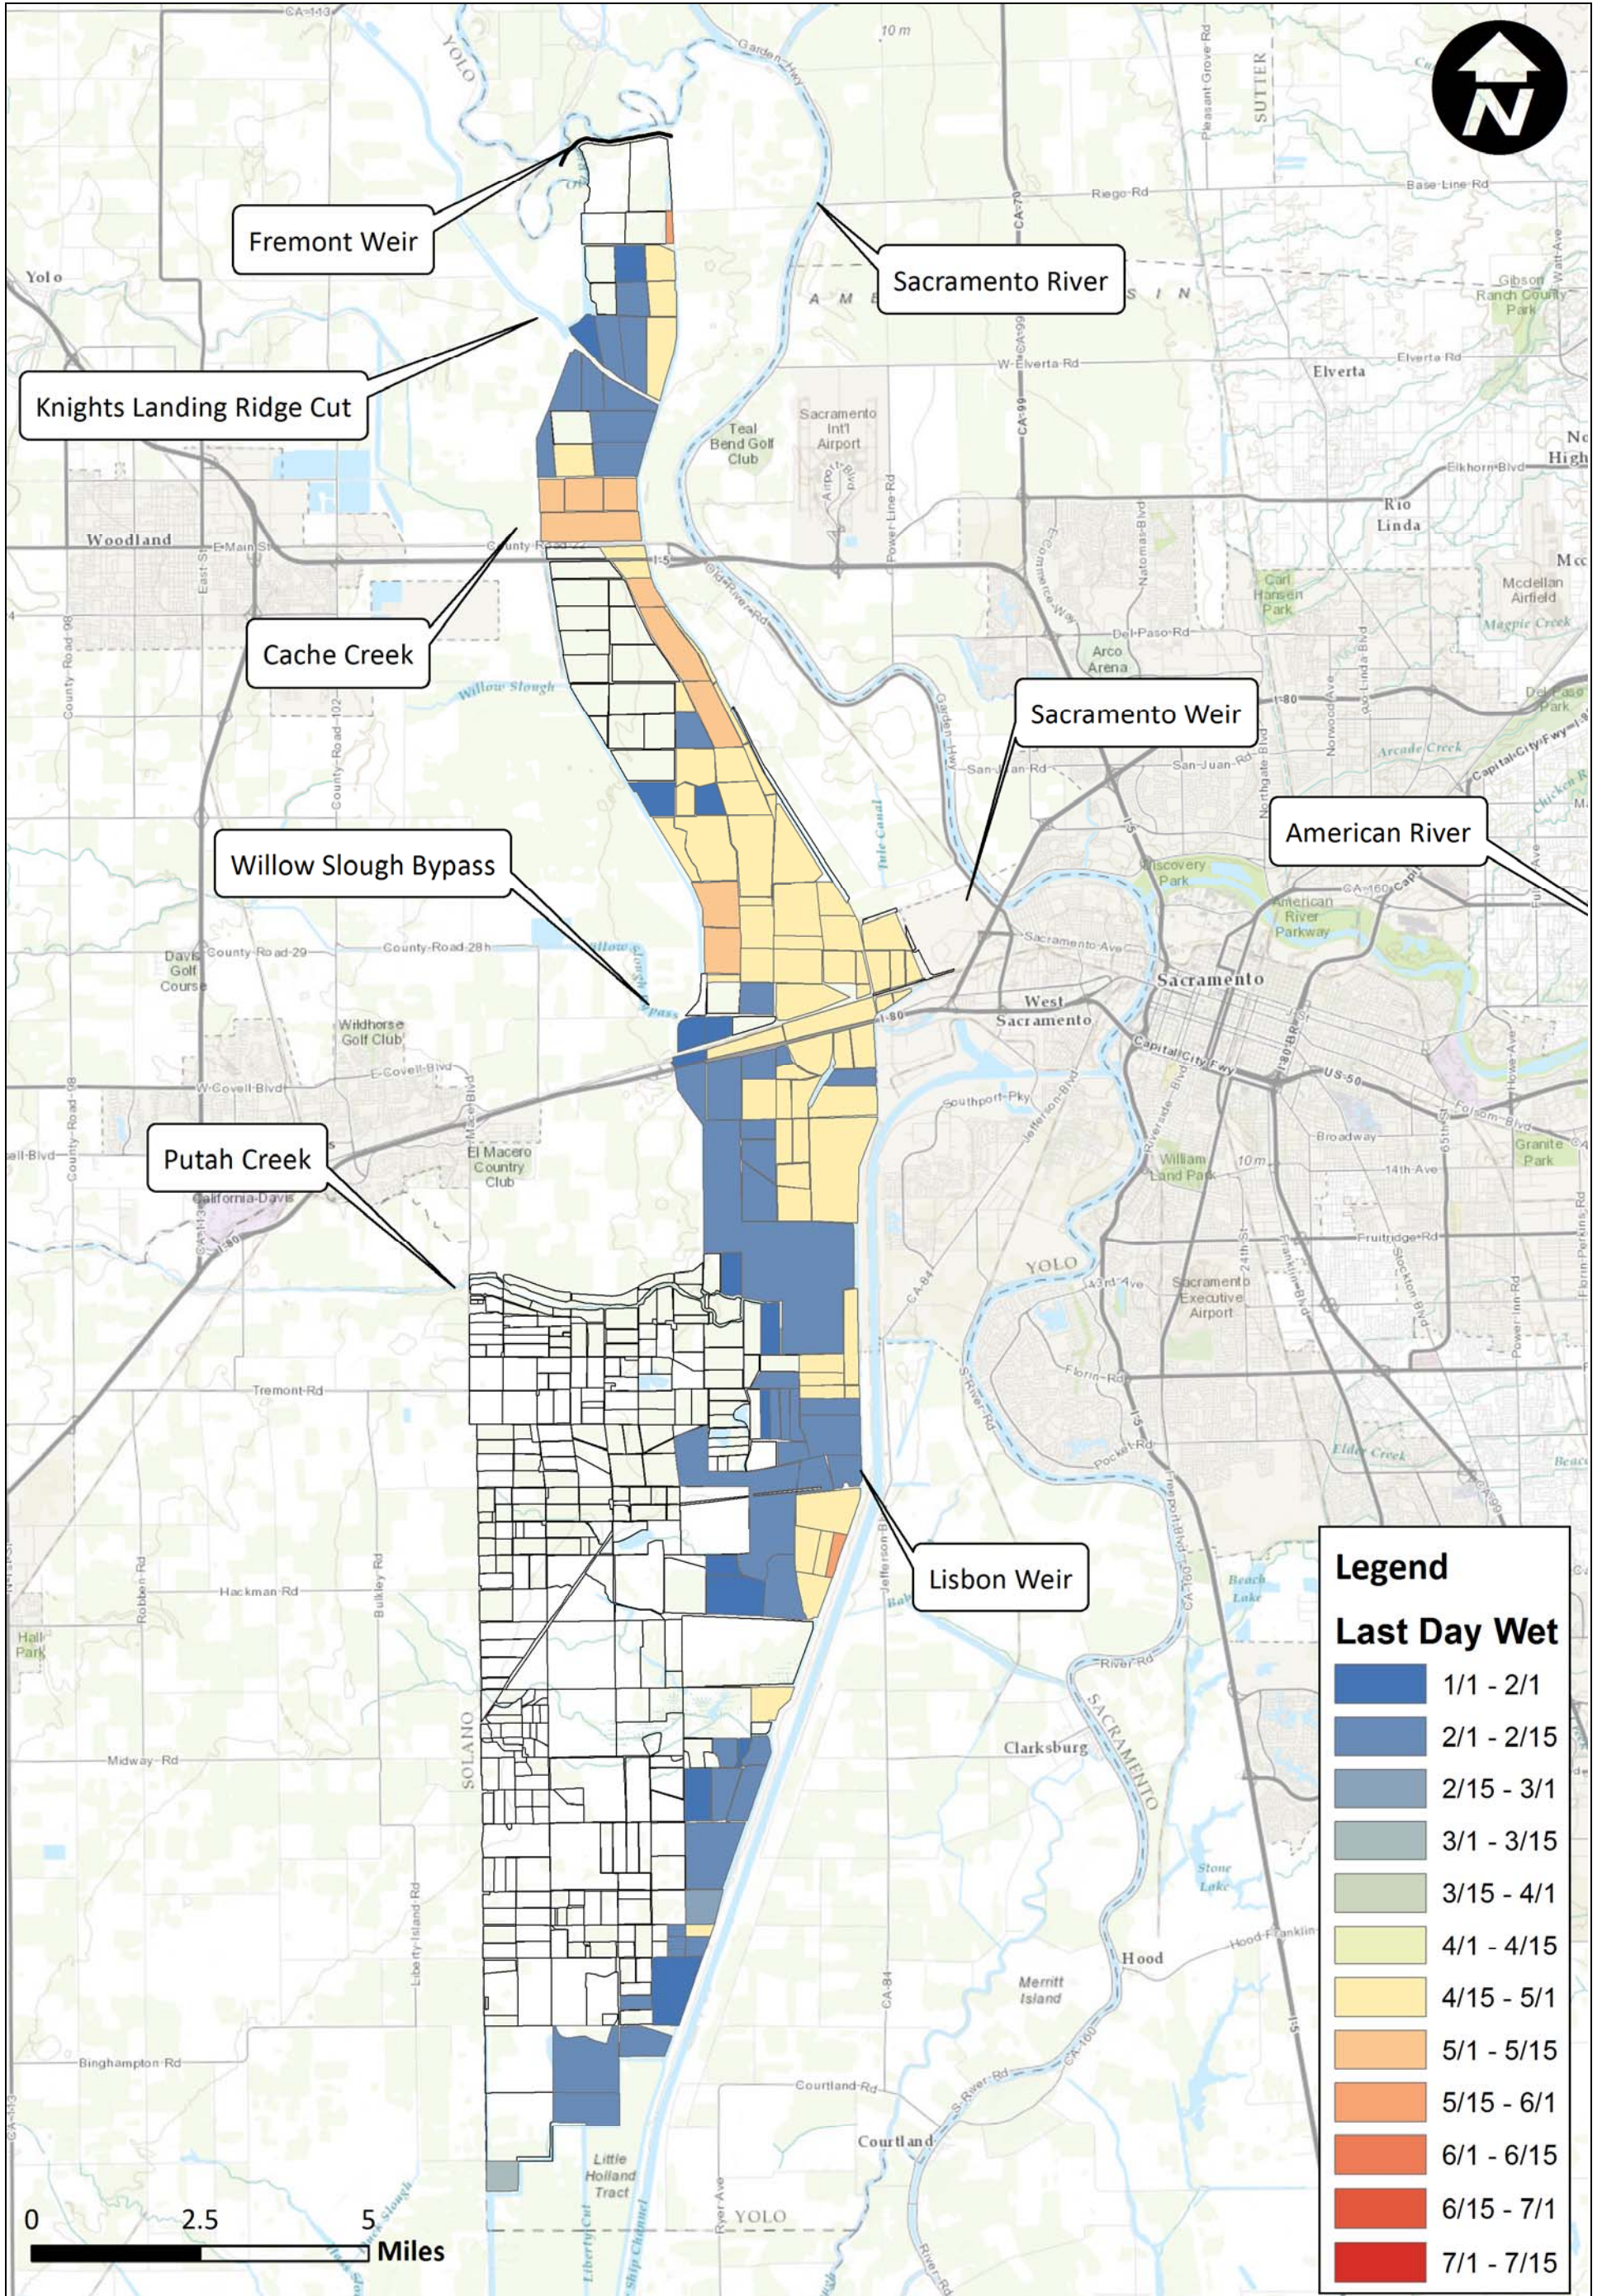

Legend

Last Day Wet

Dark Blue	1/1 - 2/1
Medium Blue	2/1 - 2/15
Light Blue	2/15 - 3/1
Teal	3/1 - 3/15
Light Green	3/15 - 4/1
Yellow-Green	4/1 - 4/15
Yellow	4/15 - 5/1
Light Orange	5/1 - 5/15
Orange	5/15 - 6/1
Dark Orange	6/1 - 6/15
Red-Orange	6/15 - 7/1
Red	7/1 - 7/15

Notes:

Yolo Bypass Salmonid Habitat Restoration and Fish Passage
Last Day Wet Existing Conditions 2009

Prepared for DWR

Created By: RDJ

Figure F13

Notes:

Yolo Bypass Salmonid Habitat Restoration and Fish Passage
Last Day Wet Existing Conditions 2010

Notes:

Notes:

Notes:

Legend

Last Day Wet

Dark Blue	1/1 - 2/1
Medium Blue	2/1 - 2/15
Light Blue	2/15 - 3/1
Teal	3/1 - 3/15
Light Green	3/15 - 4/1
Yellow-Green	4/1 - 4/15
Yellow	4/15 - 5/1
Light Orange	5/1 - 5/15
Orange	5/15 - 6/1
Dark Orange	6/1 - 6/15
Red-Orange	6/15 - 7/1
Red	7/1 - 7/15

Notes:

Legend

Last Day Wet

Dark Blue	1/1 - 2/1
Medium Blue	2/1 - 2/15
Light Blue	2/15 - 3/1
Teal	3/1 - 3/15
Green	3/15 - 4/1
Light Green	4/1 - 4/15
Yellow	4/15 - 5/1
Orange	5/1 - 5/15
Light Orange	5/15 - 6/1
Red-Orange	6/1 - 6/15
Red	6/15 - 7/1
Dark Red	7/1 - 7/15