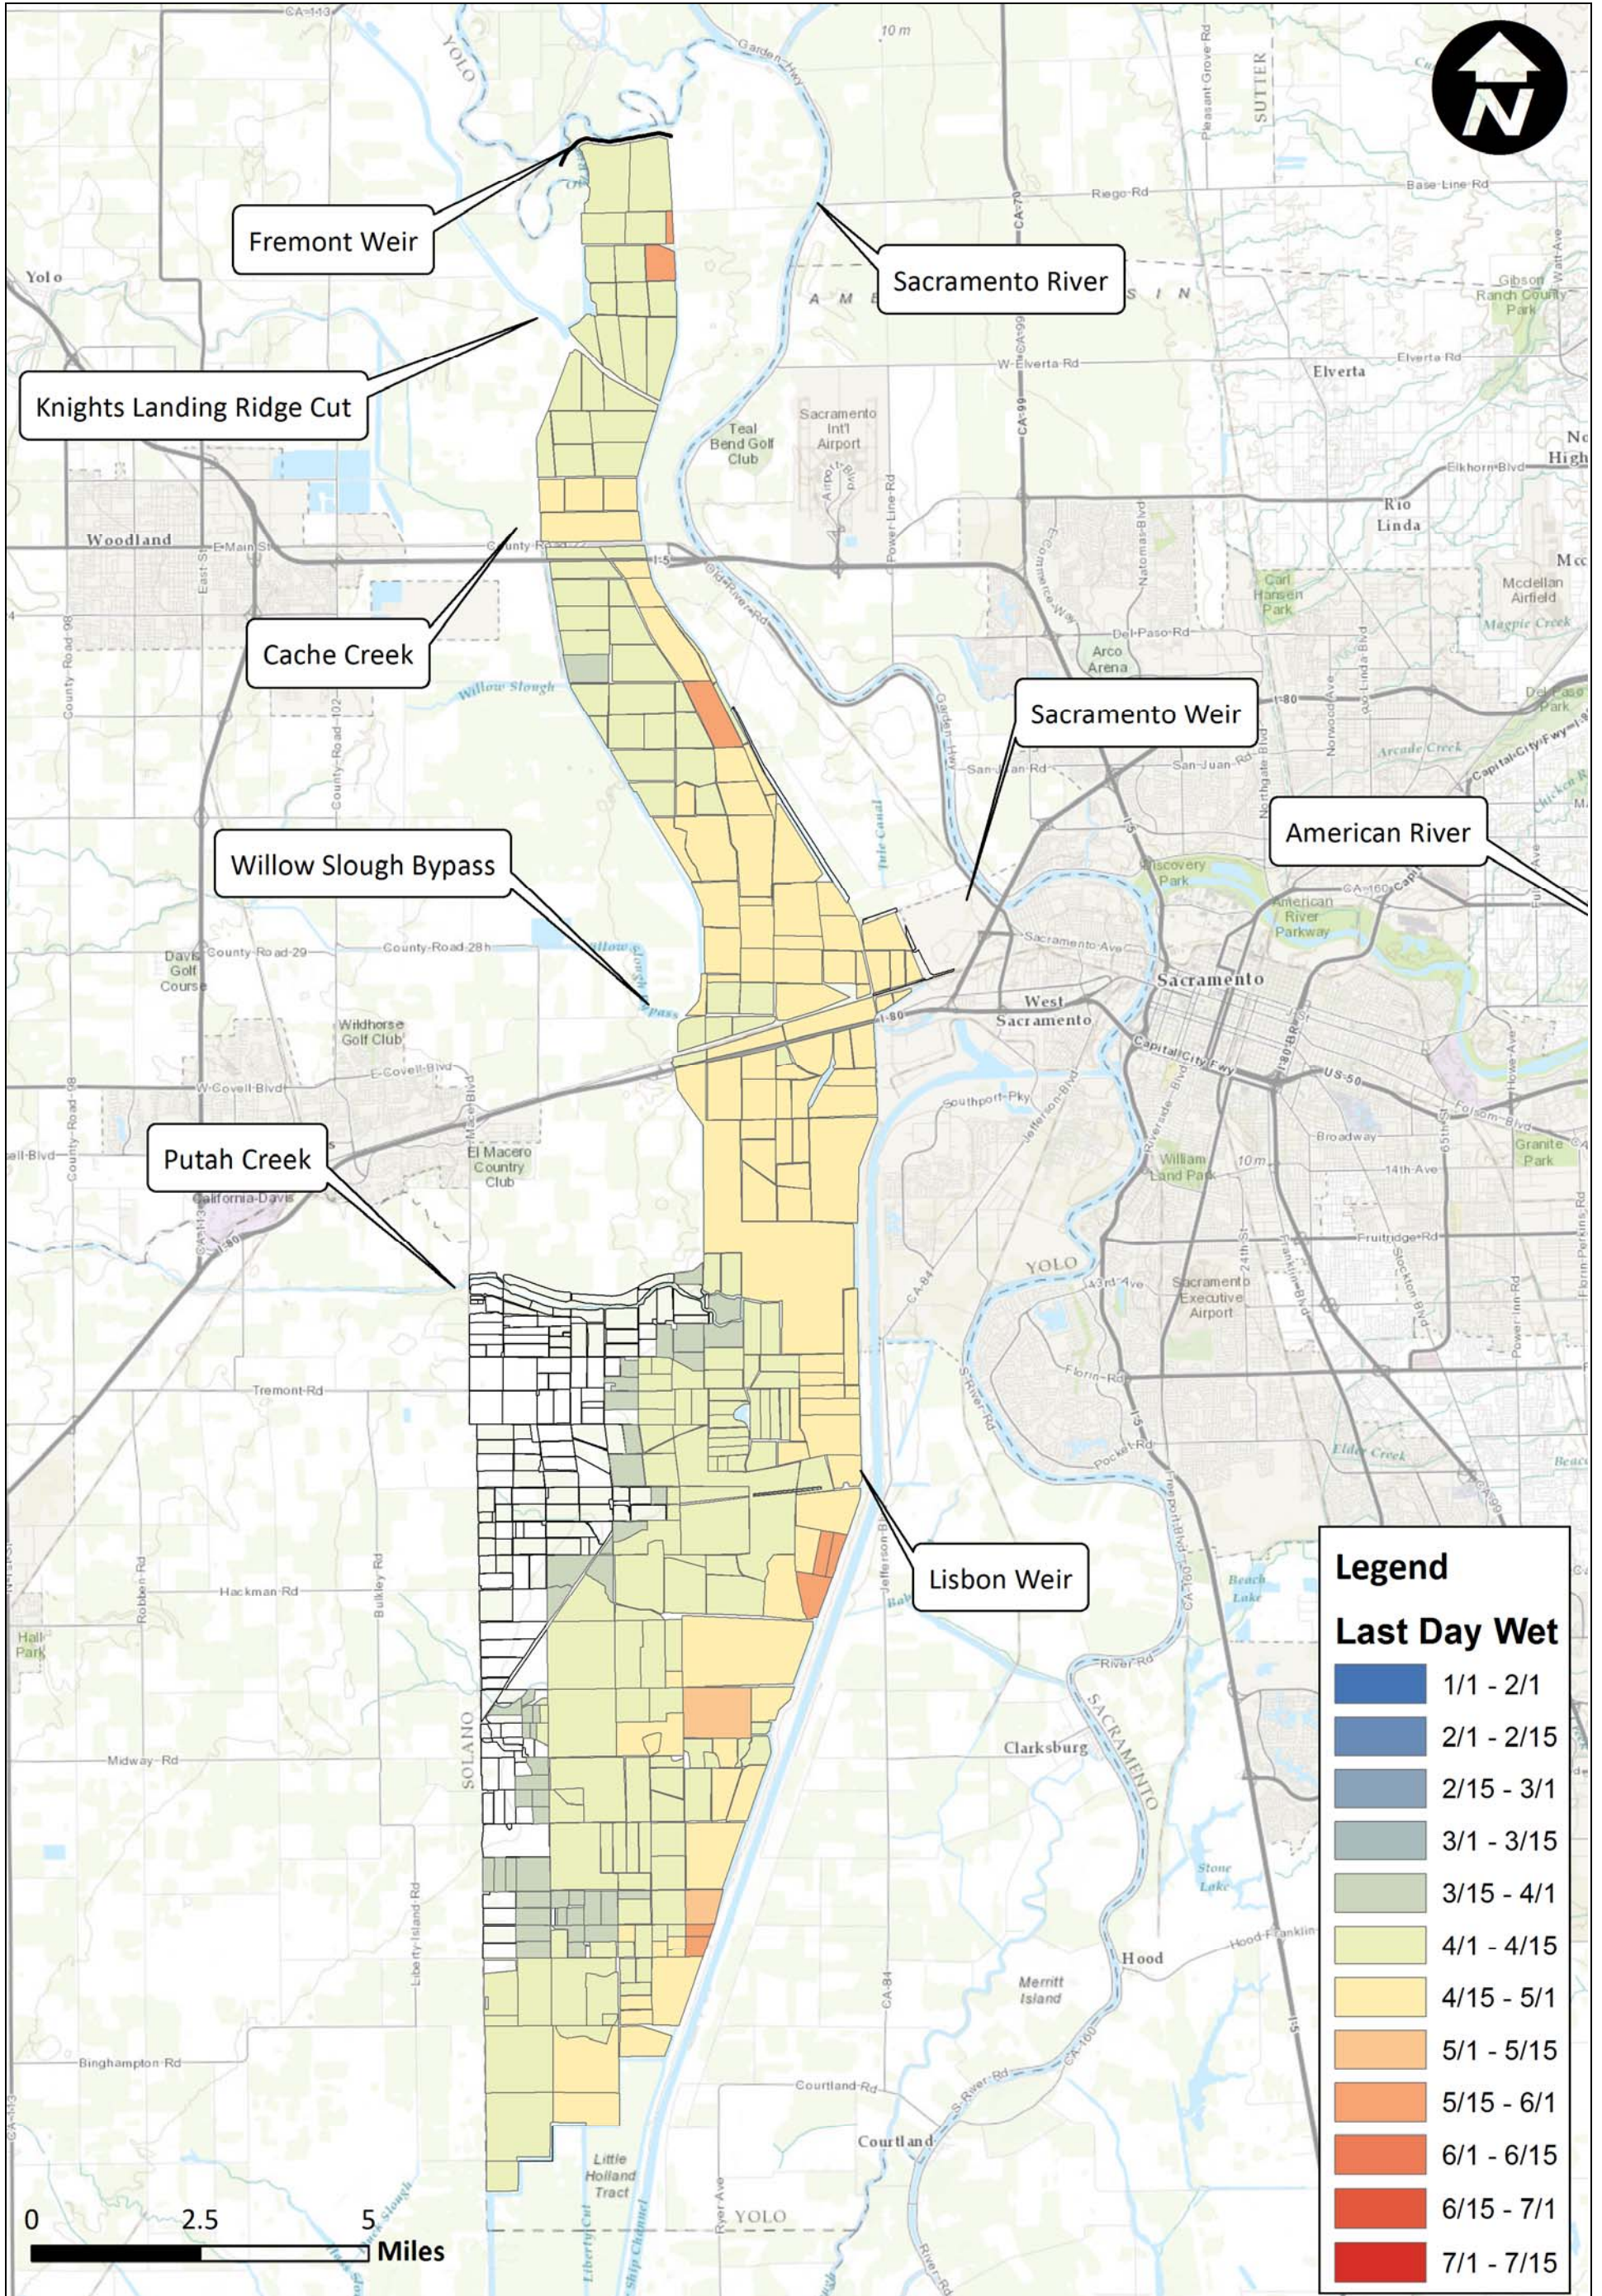

Notes:

Yolo Bypass Salmonid Habitat Restoration and Fish Passage
Last Day Wet Existing Conditions 2011

Prepared for DWR

Created By: RDJ

Figure F15