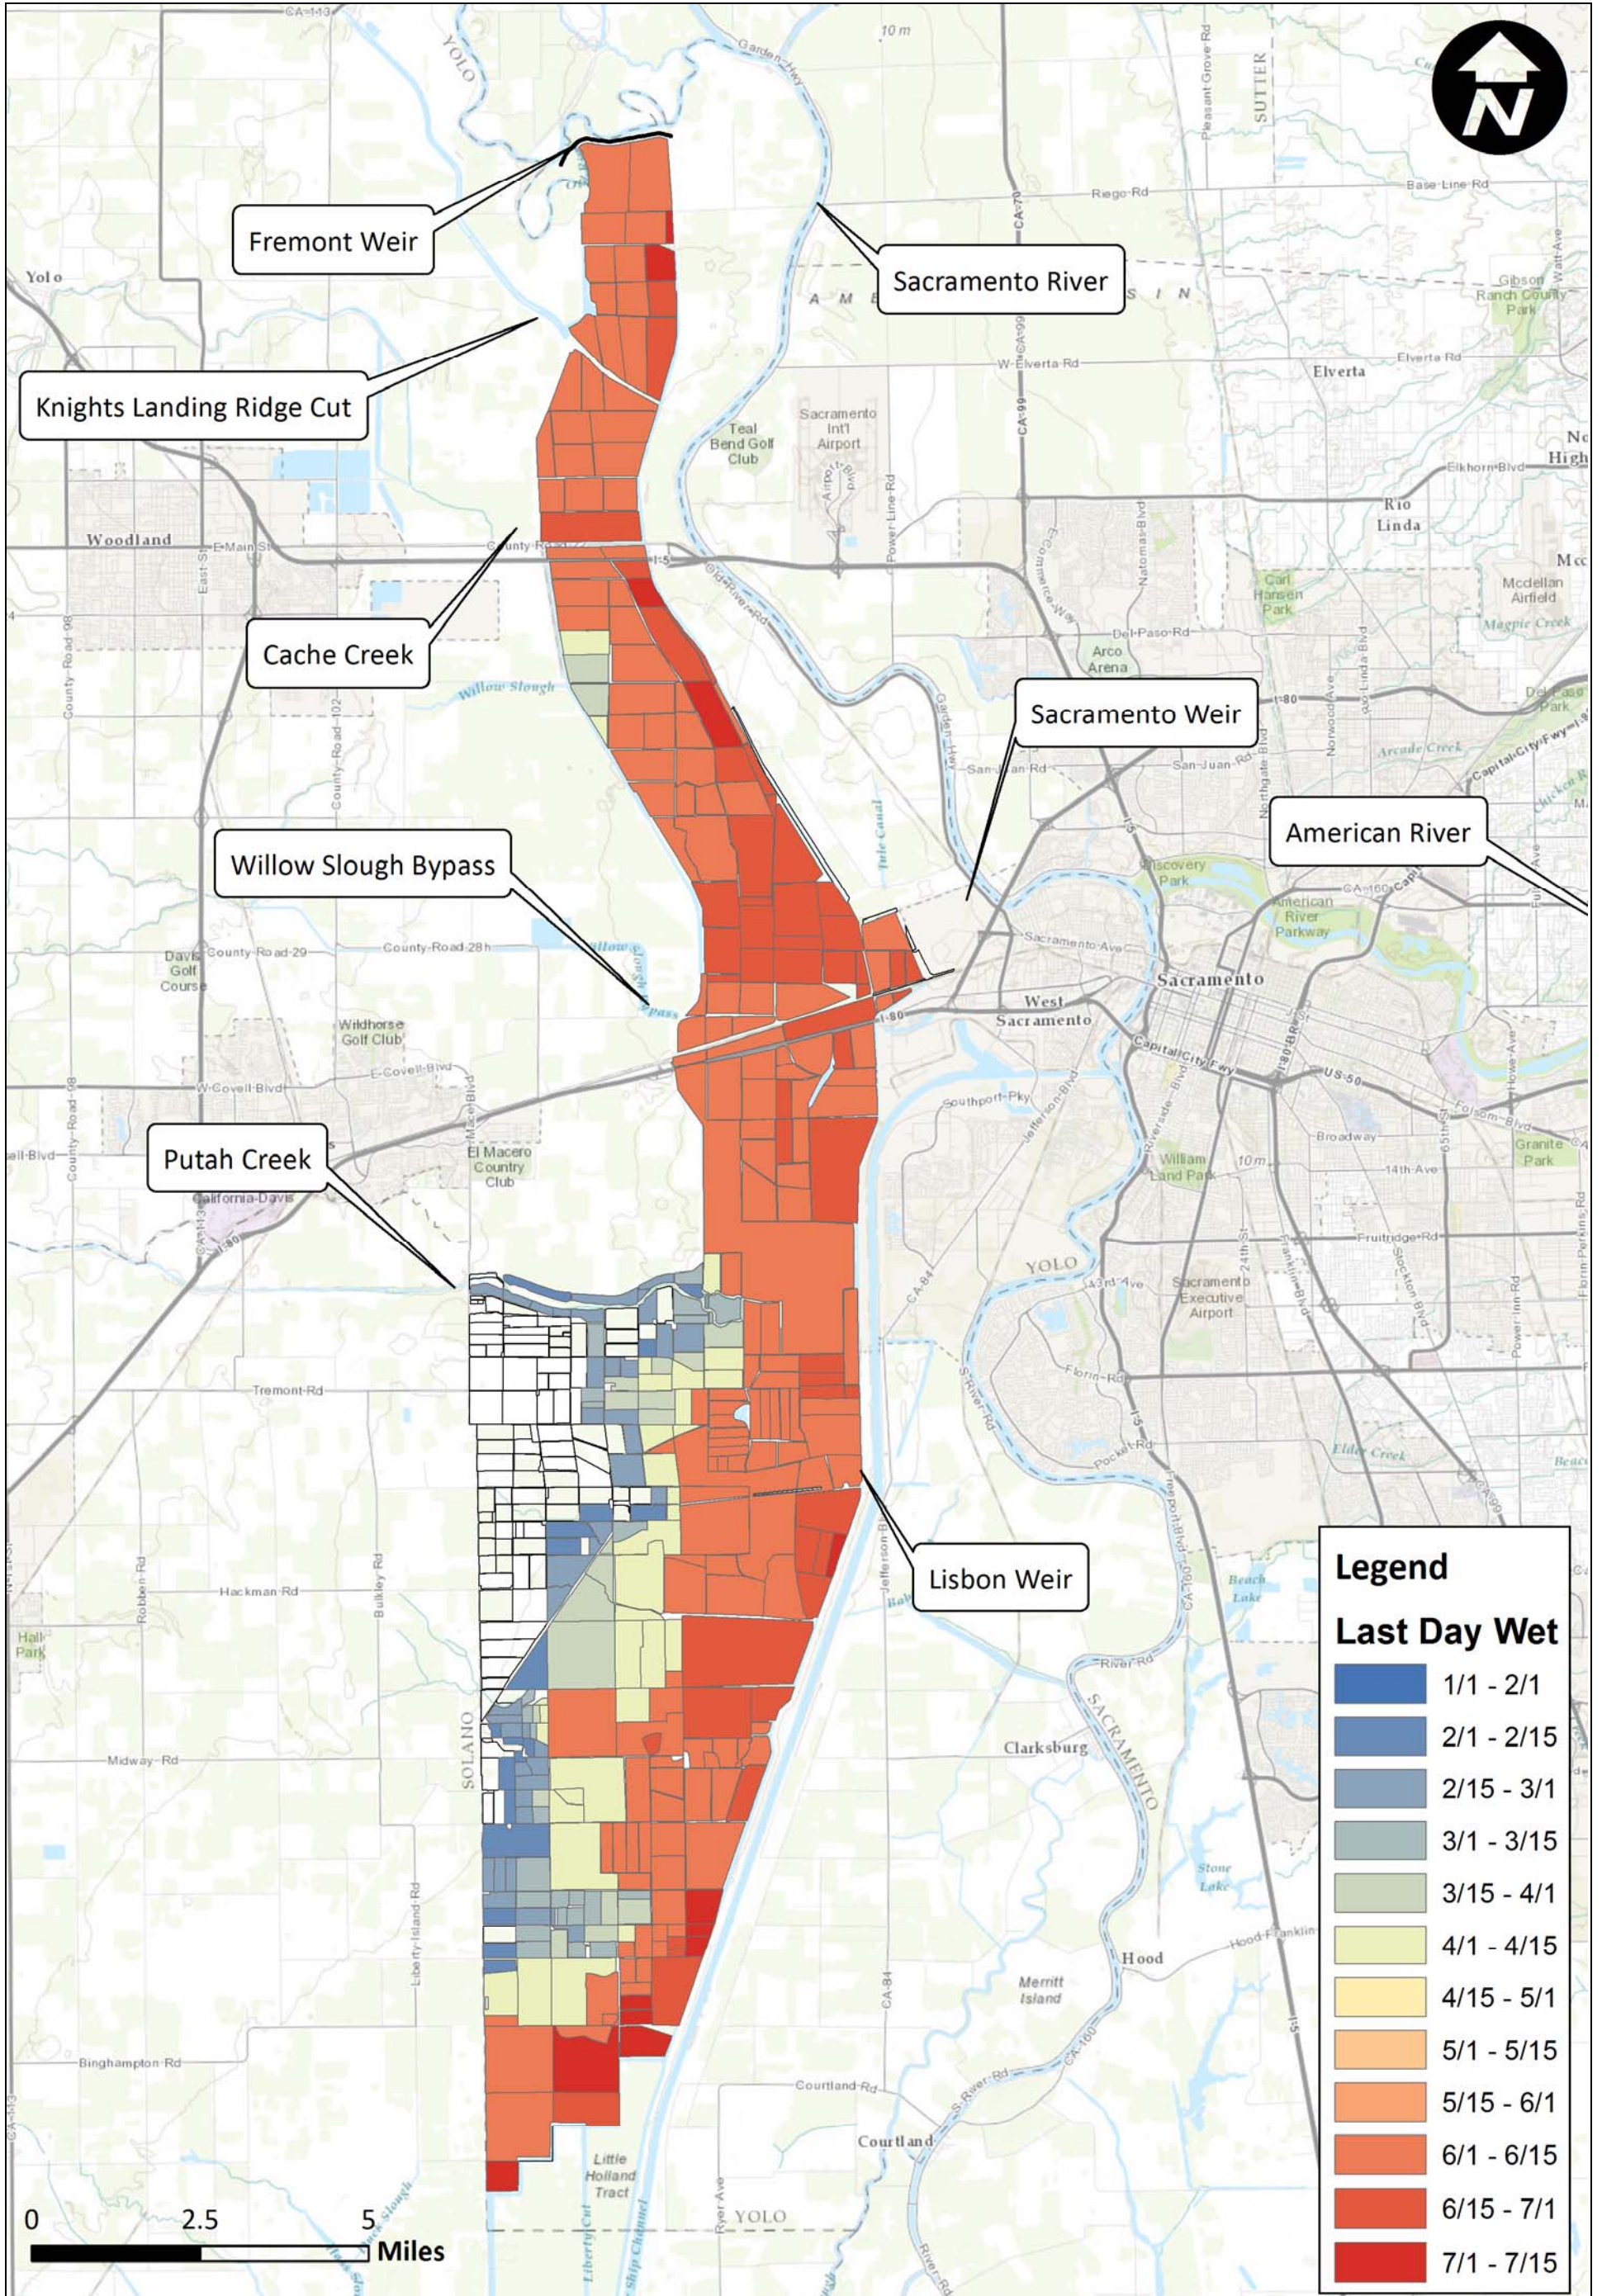

Legend

Last Day Wet

Dark Blue	1/1 - 2/1
Medium Blue	2/1 - 2/15
Light Blue	2/15 - 3/1
Teal	3/1 - 3/15
Light Green	3/15 - 4/1
Yellow-Green	4/1 - 4/15
Yellow	4/15 - 5/1
Light Orange	5/1 - 5/15
Orange	5/15 - 6/1
Dark Orange	6/1 - 6/15
Red-Orange	6/15 - 7/1
Red	7/1 - 7/15

Notes:

Prepared for DWR Created By: RDJ

Yolo Bypass Salmonid Habitat Restoration and Fish Passage
Last Day Wet Existing Conditions 2012
Figure F16

Legend	
Last Day Wet	
	1/1 - 2/1
	2/1 - 2/15
	2/15 - 3/1
	3/1 - 3/15
	3/15 - 4/1
	4/1 - 4/15
	4/15 - 5/1
	5/1 - 5/15
	5/15 - 6/1
	6/1 - 6/15
	6/15 - 7/1
	7/1 - 7/15

Notes:

Notes:

Notes:

Legend

Last Day Wet

Dark Blue	1/1 - 2/1
Medium Blue	2/1 - 2/15
Light Blue	2/15 - 3/1
Teal	3/1 - 3/15
Light Green	3/15 - 4/1
Yellow-Green	4/1 - 4/15
Yellow	4/15 - 5/1
Light Orange	5/1 - 5/15
Orange	5/15 - 6/1
Dark Orange	6/1 - 6/15
Red-Orange	6/15 - 7/1
Red	7/1 - 7/15

Notes:

Legend

Last Day Wet

Dark Blue	1/1 - 2/1
Medium Blue	2/1 - 2/15
Light Blue	2/15 - 3/1
Teal	3/1 - 3/15
Green	3/15 - 4/1
Light Green	4/1 - 4/15
Yellow	4/15 - 5/1
Orange	5/1 - 5/15
Light Orange	5/15 - 6/1
Red-Orange	6/1 - 6/15
Red	6/15 - 7/1
Dark Red	7/1 - 7/15