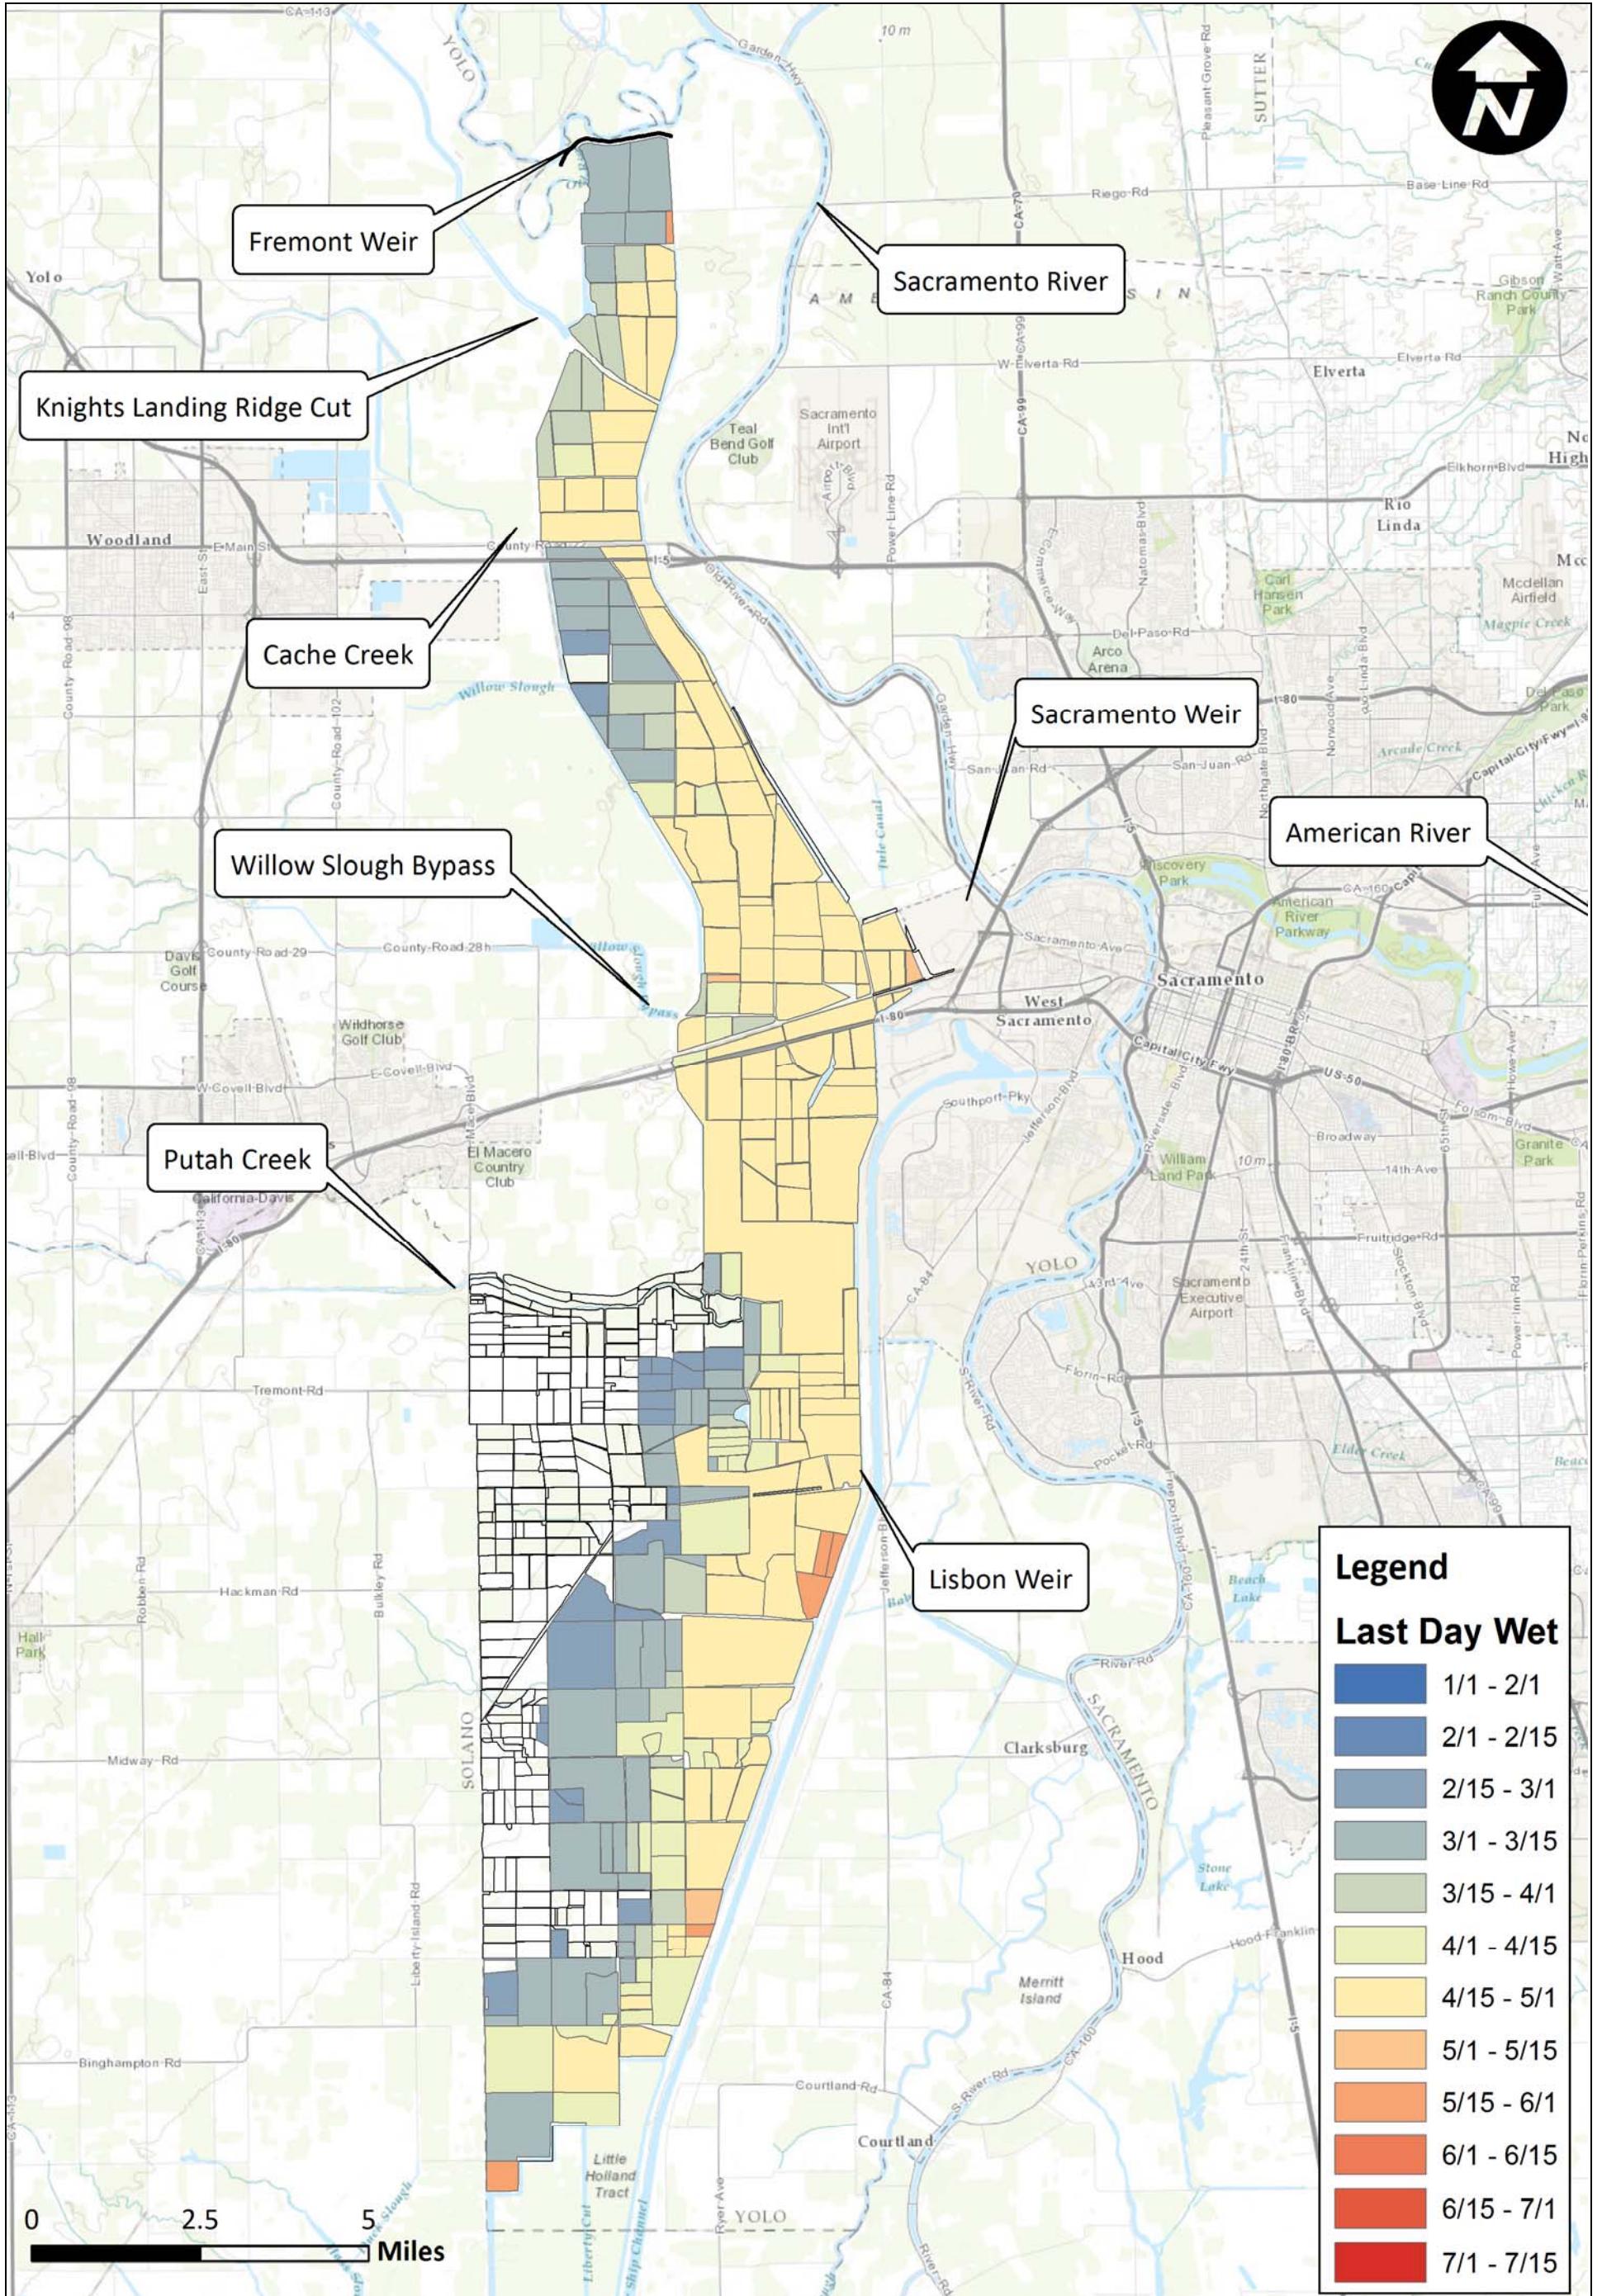

Legend

Last Day Wet

Dark Blue	1/1 - 2/1
Medium Blue	2/1 - 2/15
Light Blue	2/15 - 3/1
Teal	3/1 - 3/15
Light Green	3/15 - 4/1
Yellow-Green	4/1 - 4/15
Yellow	4/15 - 5/1
Light Orange	5/1 - 5/15
Orange	5/15 - 6/1
Dark Orange	6/1 - 6/15
Red-Orange	6/15 - 7/1
Red	7/1 - 7/15

Notes:

Prepared for DWR Created By: RDJ

Yolo Bypass Salmonid Habitat Restoration and Fish Passage
Last Day Wet Existing Conditions 2012
Figure F16

Legend	
Last Day Wet	
	1/1 - 2/1
	2/1 - 2/15
	2/15 - 3/1
	3/1 - 3/15
	3/15 - 4/1
	4/1 - 4/15
	4/15 - 5/1
	5/1 - 5/15
	5/15 - 6/1
	6/1 - 6/15
	6/15 - 7/1
	7/1 - 7/15

Notes:

Notes:

Notes:

Legend

Last Day Wet

Dark Blue	1/1 - 2/1
Medium Blue	2/1 - 2/15
Light Blue	2/15 - 3/1
Teal	3/1 - 3/15
Light Green	3/15 - 4/1
Yellow-Green	4/1 - 4/15
Yellow	4/15 - 5/1
Light Orange	5/1 - 5/15
Orange	5/15 - 6/1
Dark Orange	6/1 - 6/15
Red-Orange	6/15 - 7/1
Red	7/1 - 7/15

Notes:

Legend

Last Day Wet

Dark Blue	1/1 - 2/1
Medium Blue	2/1 - 2/15
Light Blue	2/15 - 3/1
Teal	3/1 - 3/15
Green	3/15 - 4/1
Light Green	4/1 - 4/15
Yellow	4/15 - 5/1
Orange	5/1 - 5/15
Light Orange	5/15 - 6/1
Red-Orange	6/1 - 6/15
Red	6/15 - 7/1
Dark Red	7/1 - 7/15