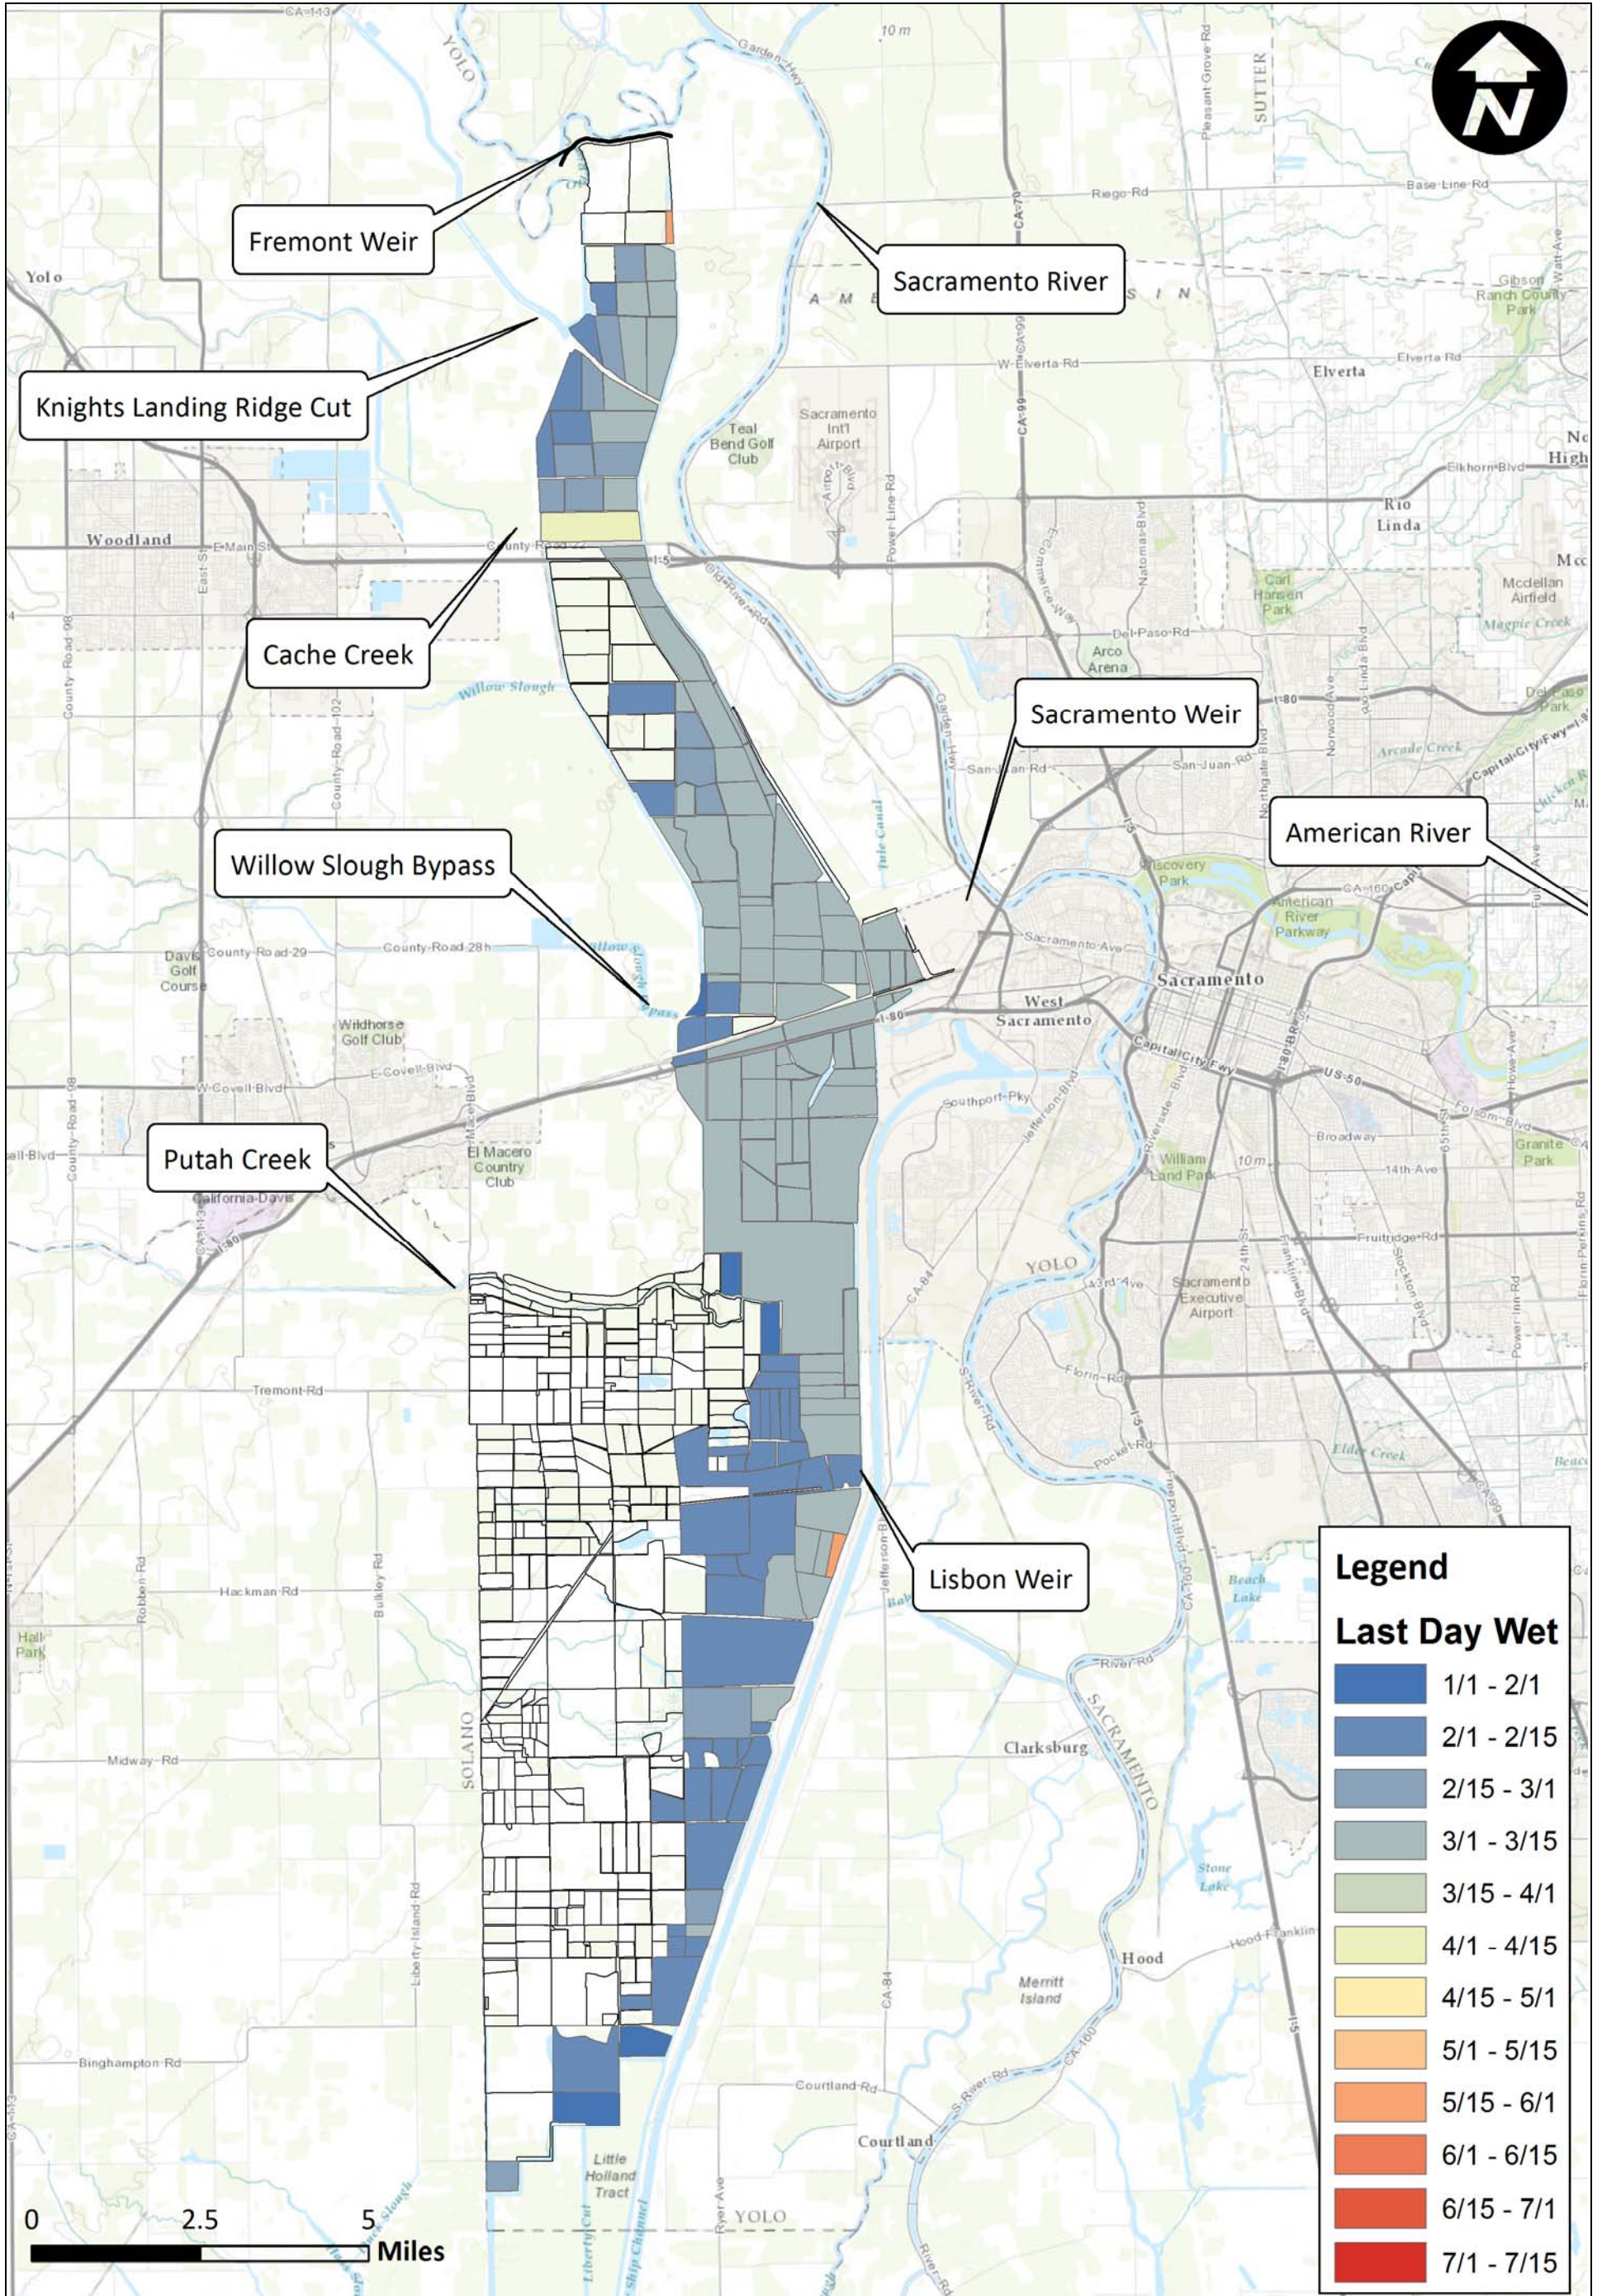

Notes:

Prepared for DWR Created By: RDJ

Yolo Bypass Salmonid Habitat Restoration and Fish Passage
Last Day Wet Fremont Small Channel 2006
Figure F26

Notes:

Prepared for DWR Created By: RDJ

Yolo Bypass Salmonid Habitat Restoration and Fish Passage
Last Day Wet Fremont Small Channel 2007
Figure F27

Notes:

Prepared for DWR Created By: RDJ

Yolo Bypass Salmonid Habitat Restoration and Fish Passage
Last Day Wet Fremont Small Channel 2008
Figure F28