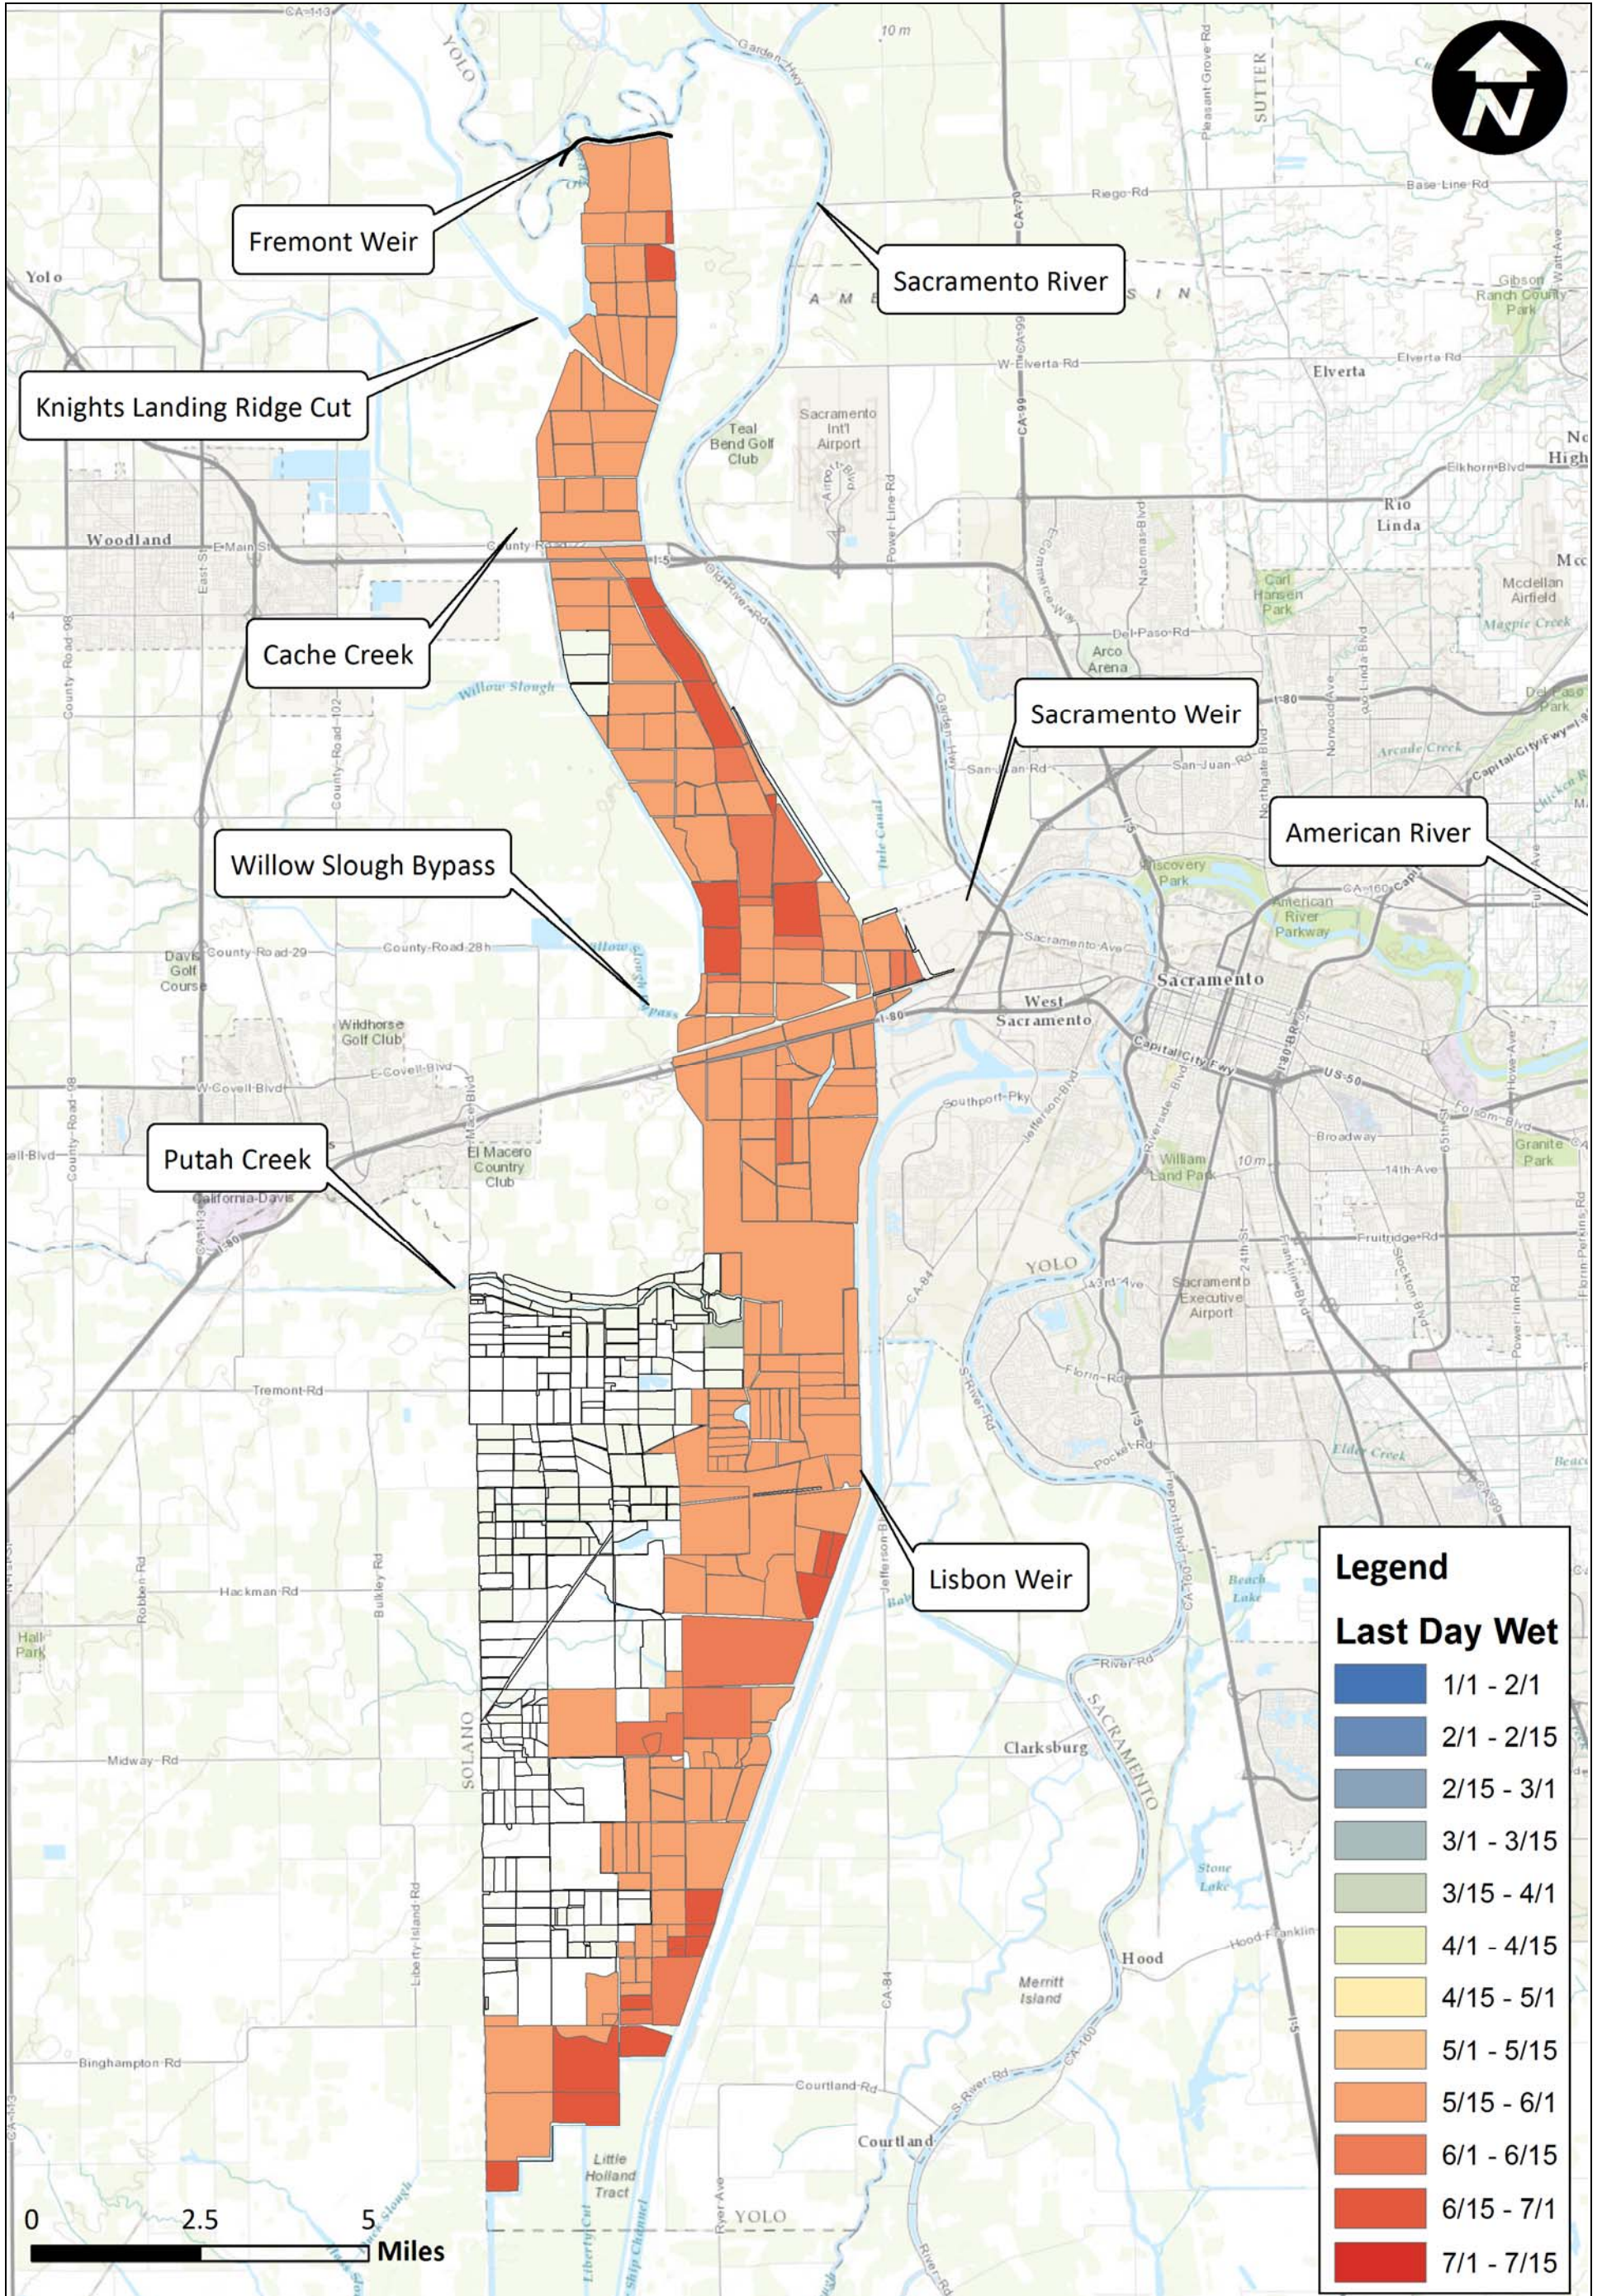

Notes:

Prepared for DWR Created By: RDJ

Yolo Bypass Salmonid Habitat Restoration and Fish Passage
Last Day Wet Fremont Small Channel 2005
Figure F25