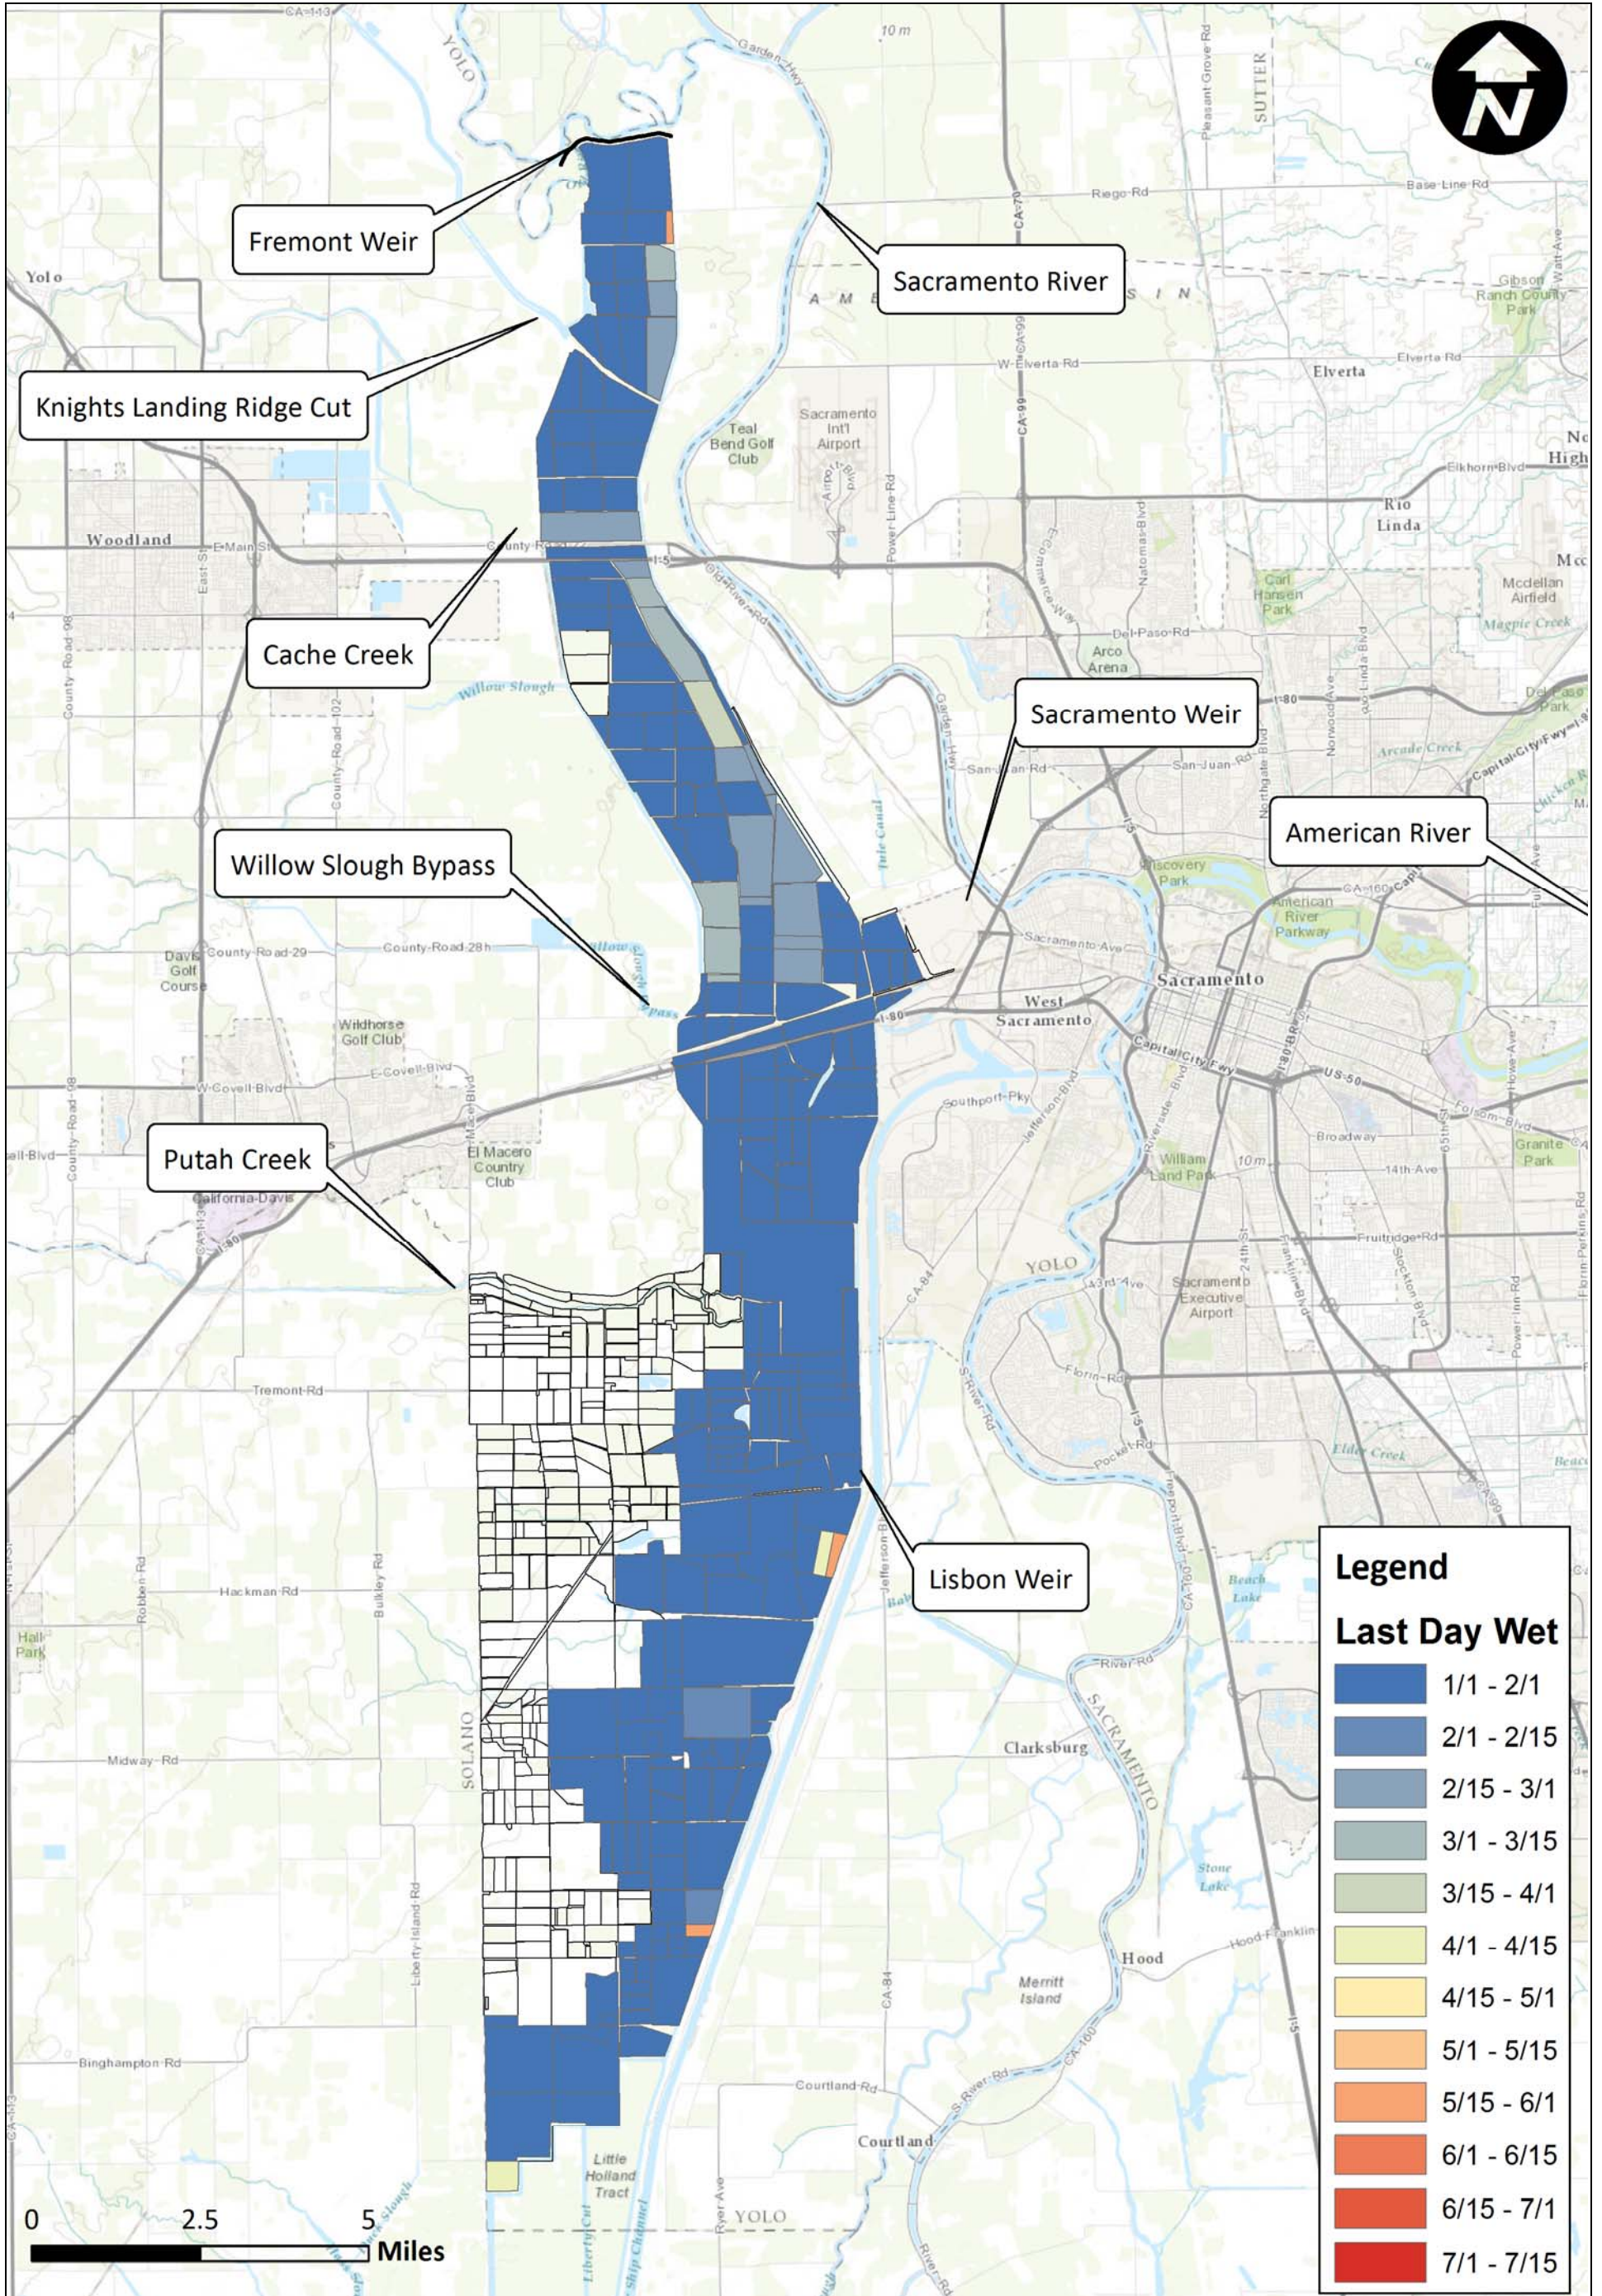

Notes:

Notes:

Notes:

Legend

Last Day Wet

Dark Blue	1/1 - 2/1
Medium Blue	2/1 - 2/15
Light Blue	2/15 - 3/1
Teal	3/1 - 3/15
Light Green	3/15 - 4/1
Yellow-Green	4/1 - 4/15
Yellow	4/15 - 5/1
Light Orange	5/1 - 5/15
Orange	5/15 - 6/1
Dark Orange	6/1 - 6/15
Red-Orange	6/15 - 7/1
Red	7/1 - 7/15

Notes:

Legend

Last Day Wet

Dark Blue	1/1 - 2/1
Medium Blue	2/1 - 2/15
Light Blue	2/15 - 3/1
Teal	3/1 - 3/15
Green	3/15 - 4/1
Light Green	4/1 - 4/15
Yellow	4/15 - 5/1
Orange	5/1 - 5/15
Light Orange	5/15 - 6/1
Red-Orange	6/1 - 6/15
Red	6/15 - 7/1
Dark Red	7/1 - 7/15

Notes:

Notes:

Prepared for DWR Created By: RDJ

Yolo Bypass Salmonid Habitat Restoration and Fish Passage
Last Day Wet Fremont Small Channel 2002
Figure F22

Notes:

Prepared for DWR

Created By: RDJ

Yolo Bypass Salmonid Habitat Restoration and Fish Passage
Last Day Wet Fremont Small Channel 2003
Figure F23