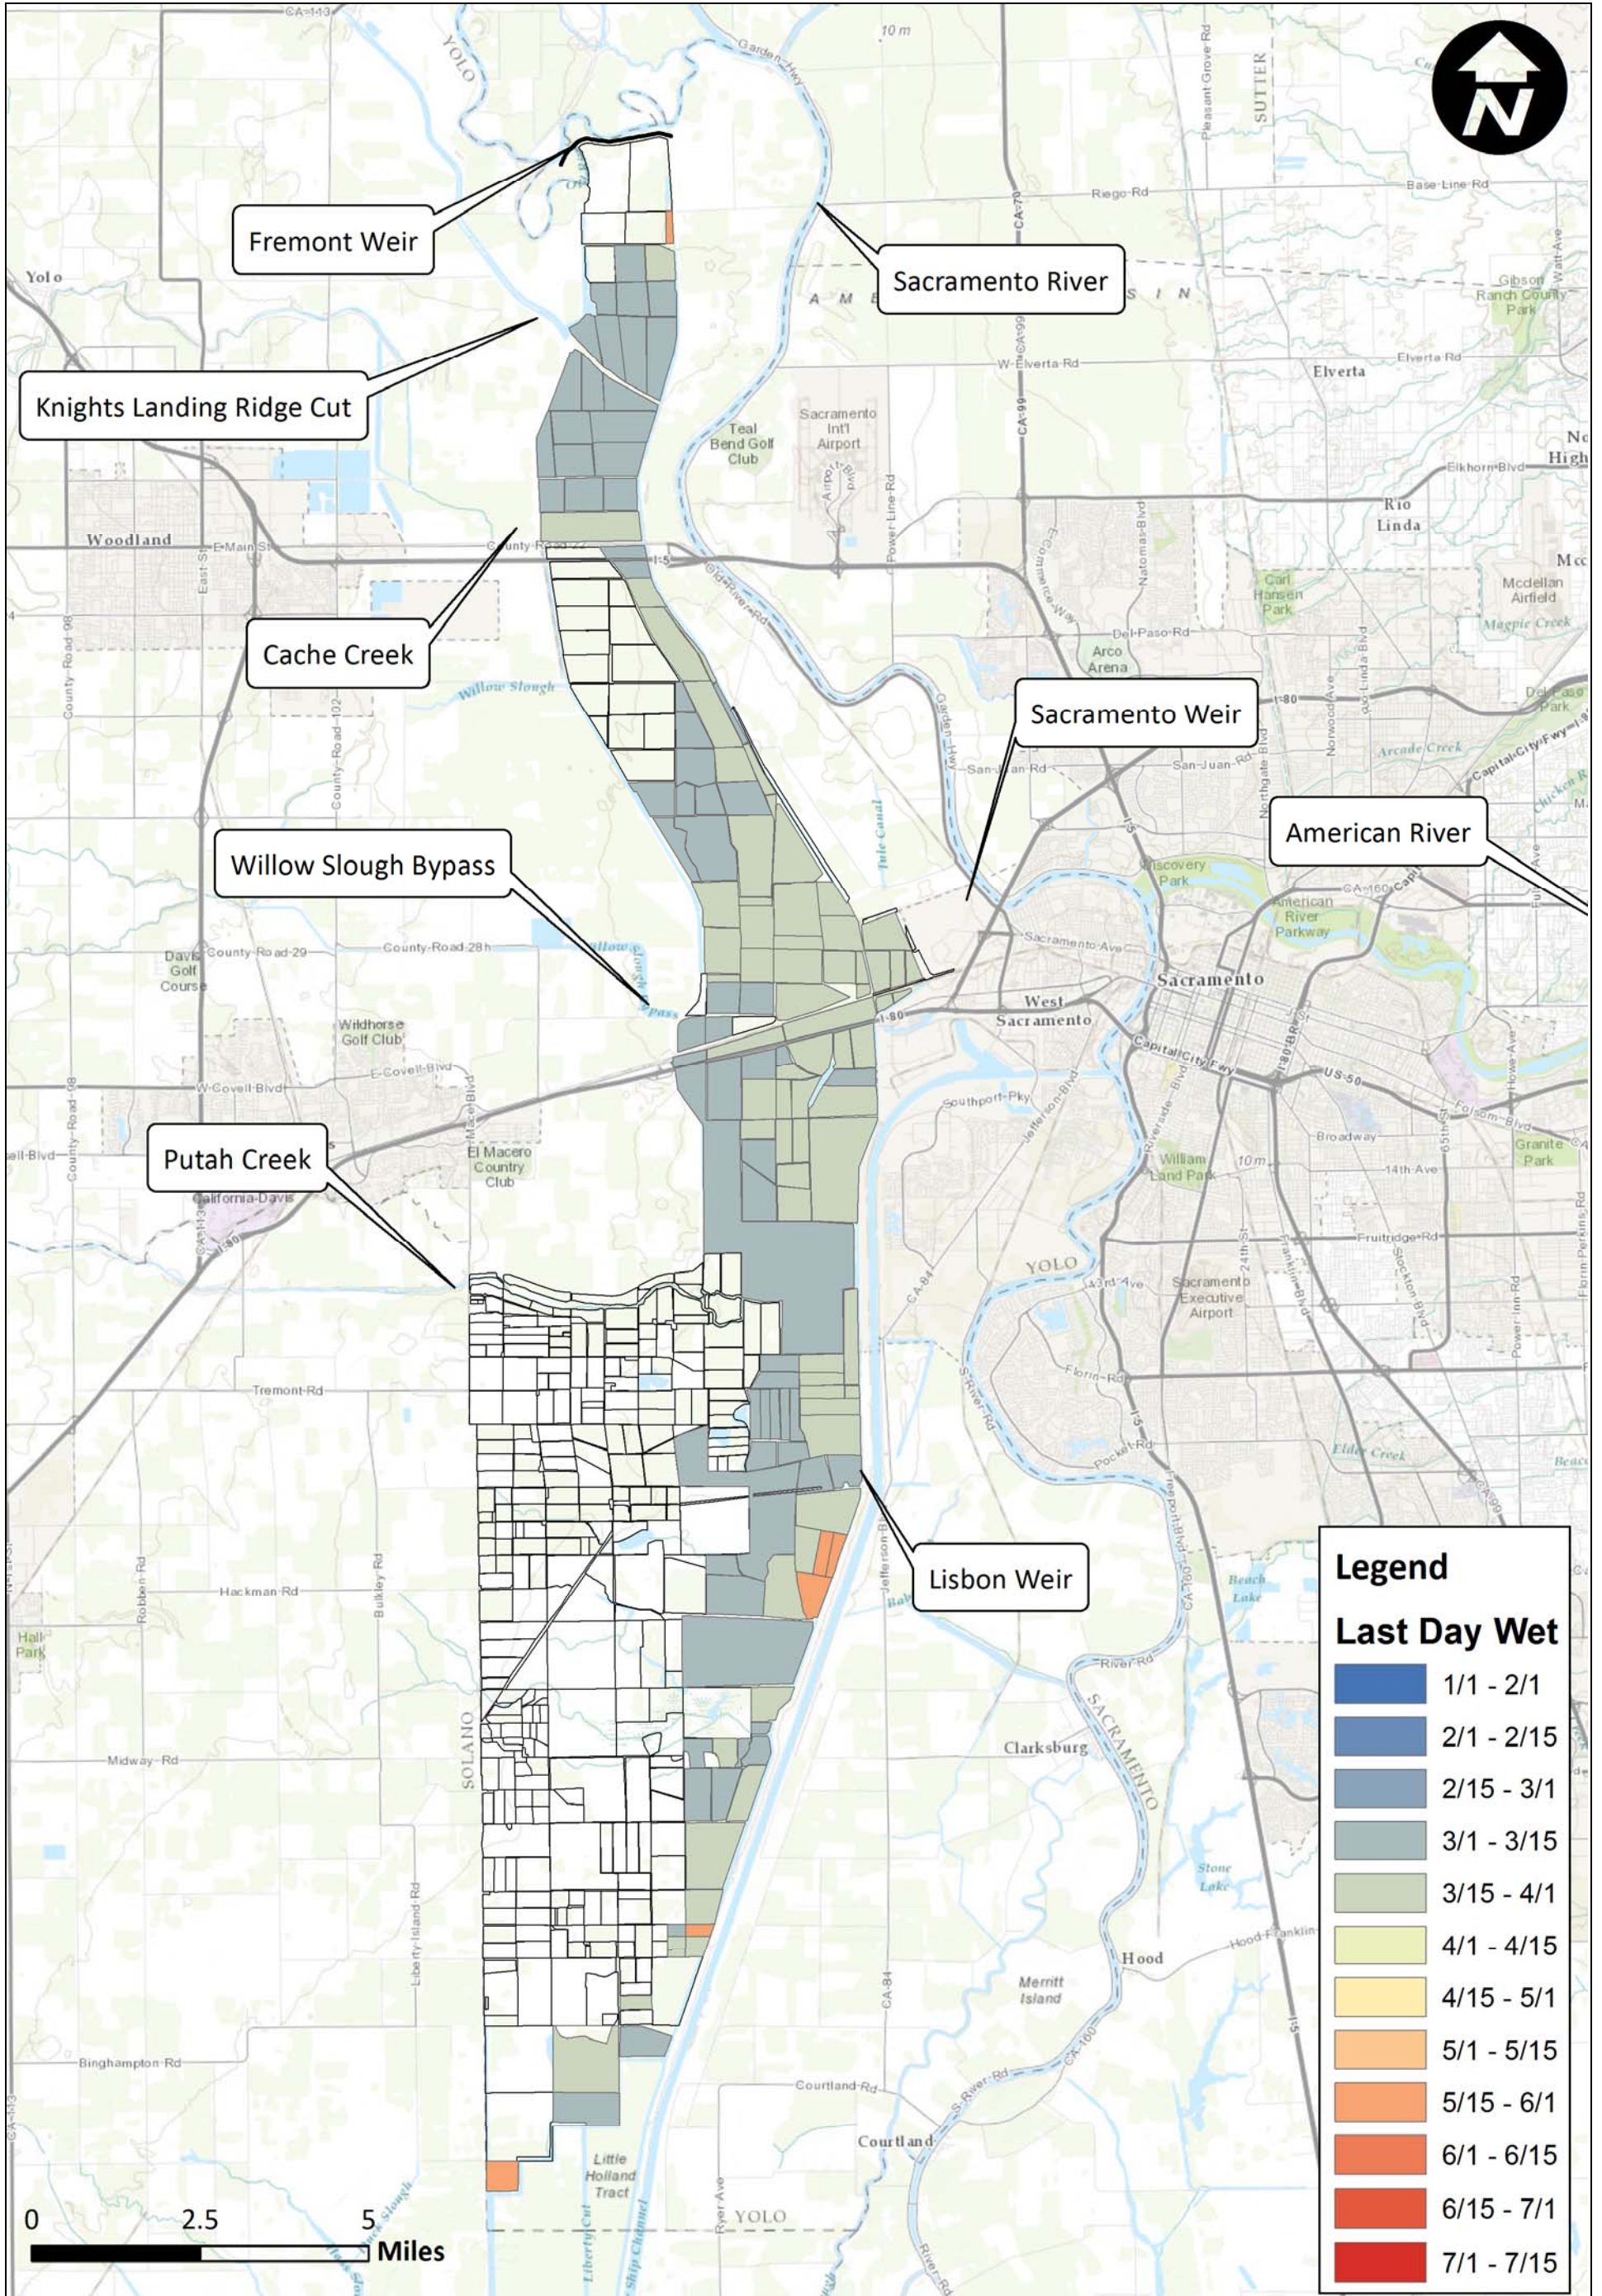

Notes:

Notes:

Notes:

Legend

Last Day Wet

Dark Blue	1/1 - 2/1
Medium Blue	2/1 - 2/15
Light Blue	2/15 - 3/1
Teal	3/1 - 3/15
Light Green	3/15 - 4/1
Yellow-Green	4/1 - 4/15
Yellow	4/15 - 5/1
Light Orange	5/1 - 5/15
Orange	5/15 - 6/1
Dark Orange	6/1 - 6/15
Red-Orange	6/15 - 7/1
Red	7/1 - 7/15

Notes:

Legend

Last Day Wet

Dark Blue	1/1 - 2/1
Medium Blue	2/1 - 2/15
Light Blue	2/15 - 3/1
Teal	3/1 - 3/15
Green	3/15 - 4/1
Light Green	4/1 - 4/15
Yellow	4/15 - 5/1
Orange	5/1 - 5/15
Light Orange	5/15 - 6/1
Red-Orange	6/1 - 6/15
Red	6/15 - 7/1
Dark Red	7/1 - 7/15