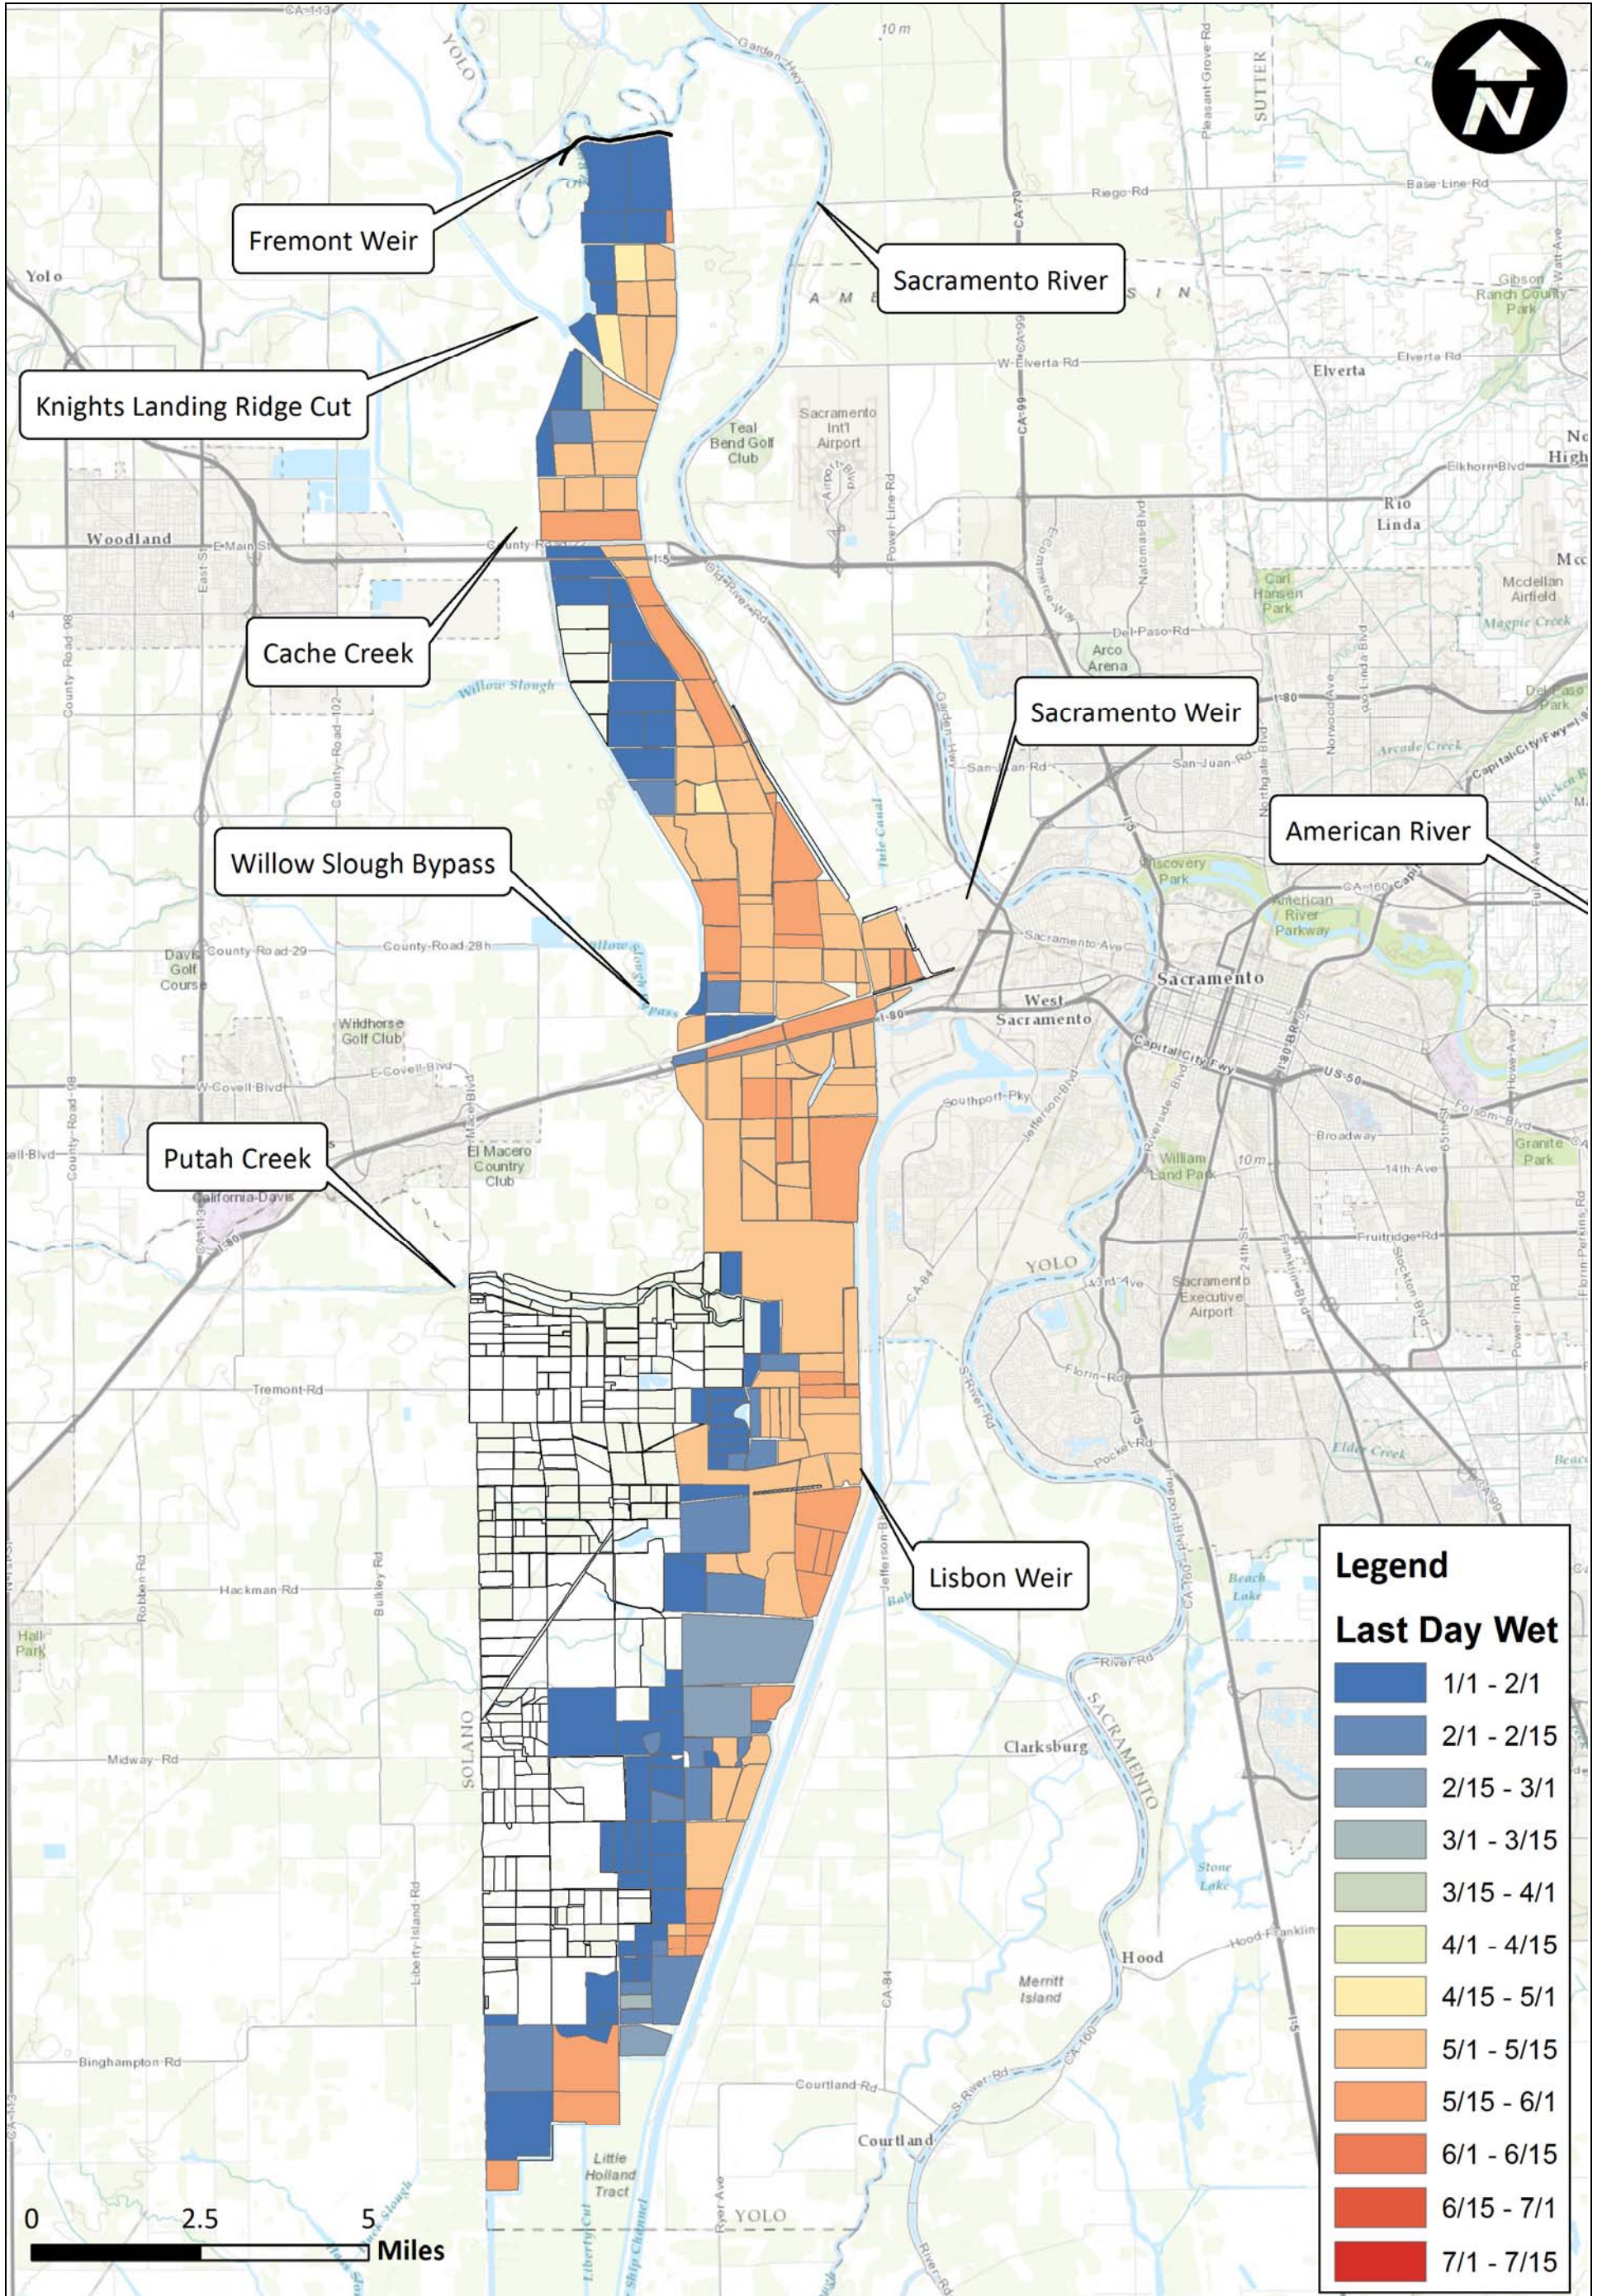

Notes:

Notes:

Notes:

Legend

Last Day Wet

Dark Blue	1/1 - 2/1
Medium Blue	2/1 - 2/15
Light Blue	2/15 - 3/1
Teal	3/1 - 3/15
Light Green	3/15 - 4/1
Yellow-Green	4/1 - 4/15
Yellow	4/15 - 5/1
Light Orange	5/1 - 5/15
Orange	5/15 - 6/1
Dark Orange	6/1 - 6/15
Red-Orange	6/15 - 7/1
Red	7/1 - 7/15

Notes:

Legend

Last Day Wet

Dark Blue	1/1 - 2/1
Medium Blue	2/1 - 2/15
Light Blue	2/15 - 3/1
Teal	3/1 - 3/15
Green	3/15 - 4/1
Light Green	4/1 - 4/15
Yellow	4/15 - 5/1
Orange	5/1 - 5/15
Light Orange	5/15 - 6/1
Red-Orange	6/1 - 6/15
Red	6/15 - 7/1
Dark Red	7/1 - 7/15

Notes:

Notes:

Prepared for DWR Created By: RDJ

Yolo Bypass Salmonid Habitat Restoration and Fish Passage
Last Day Wet Fremont Small Channel 2002
Figure F22

Notes:

Prepared for DWR

Created By: RDJ

Yolo Bypass Salmonid Habitat Restoration and Fish Passage
Last Day Wet Fremont Small Channel 2003
Figure F23