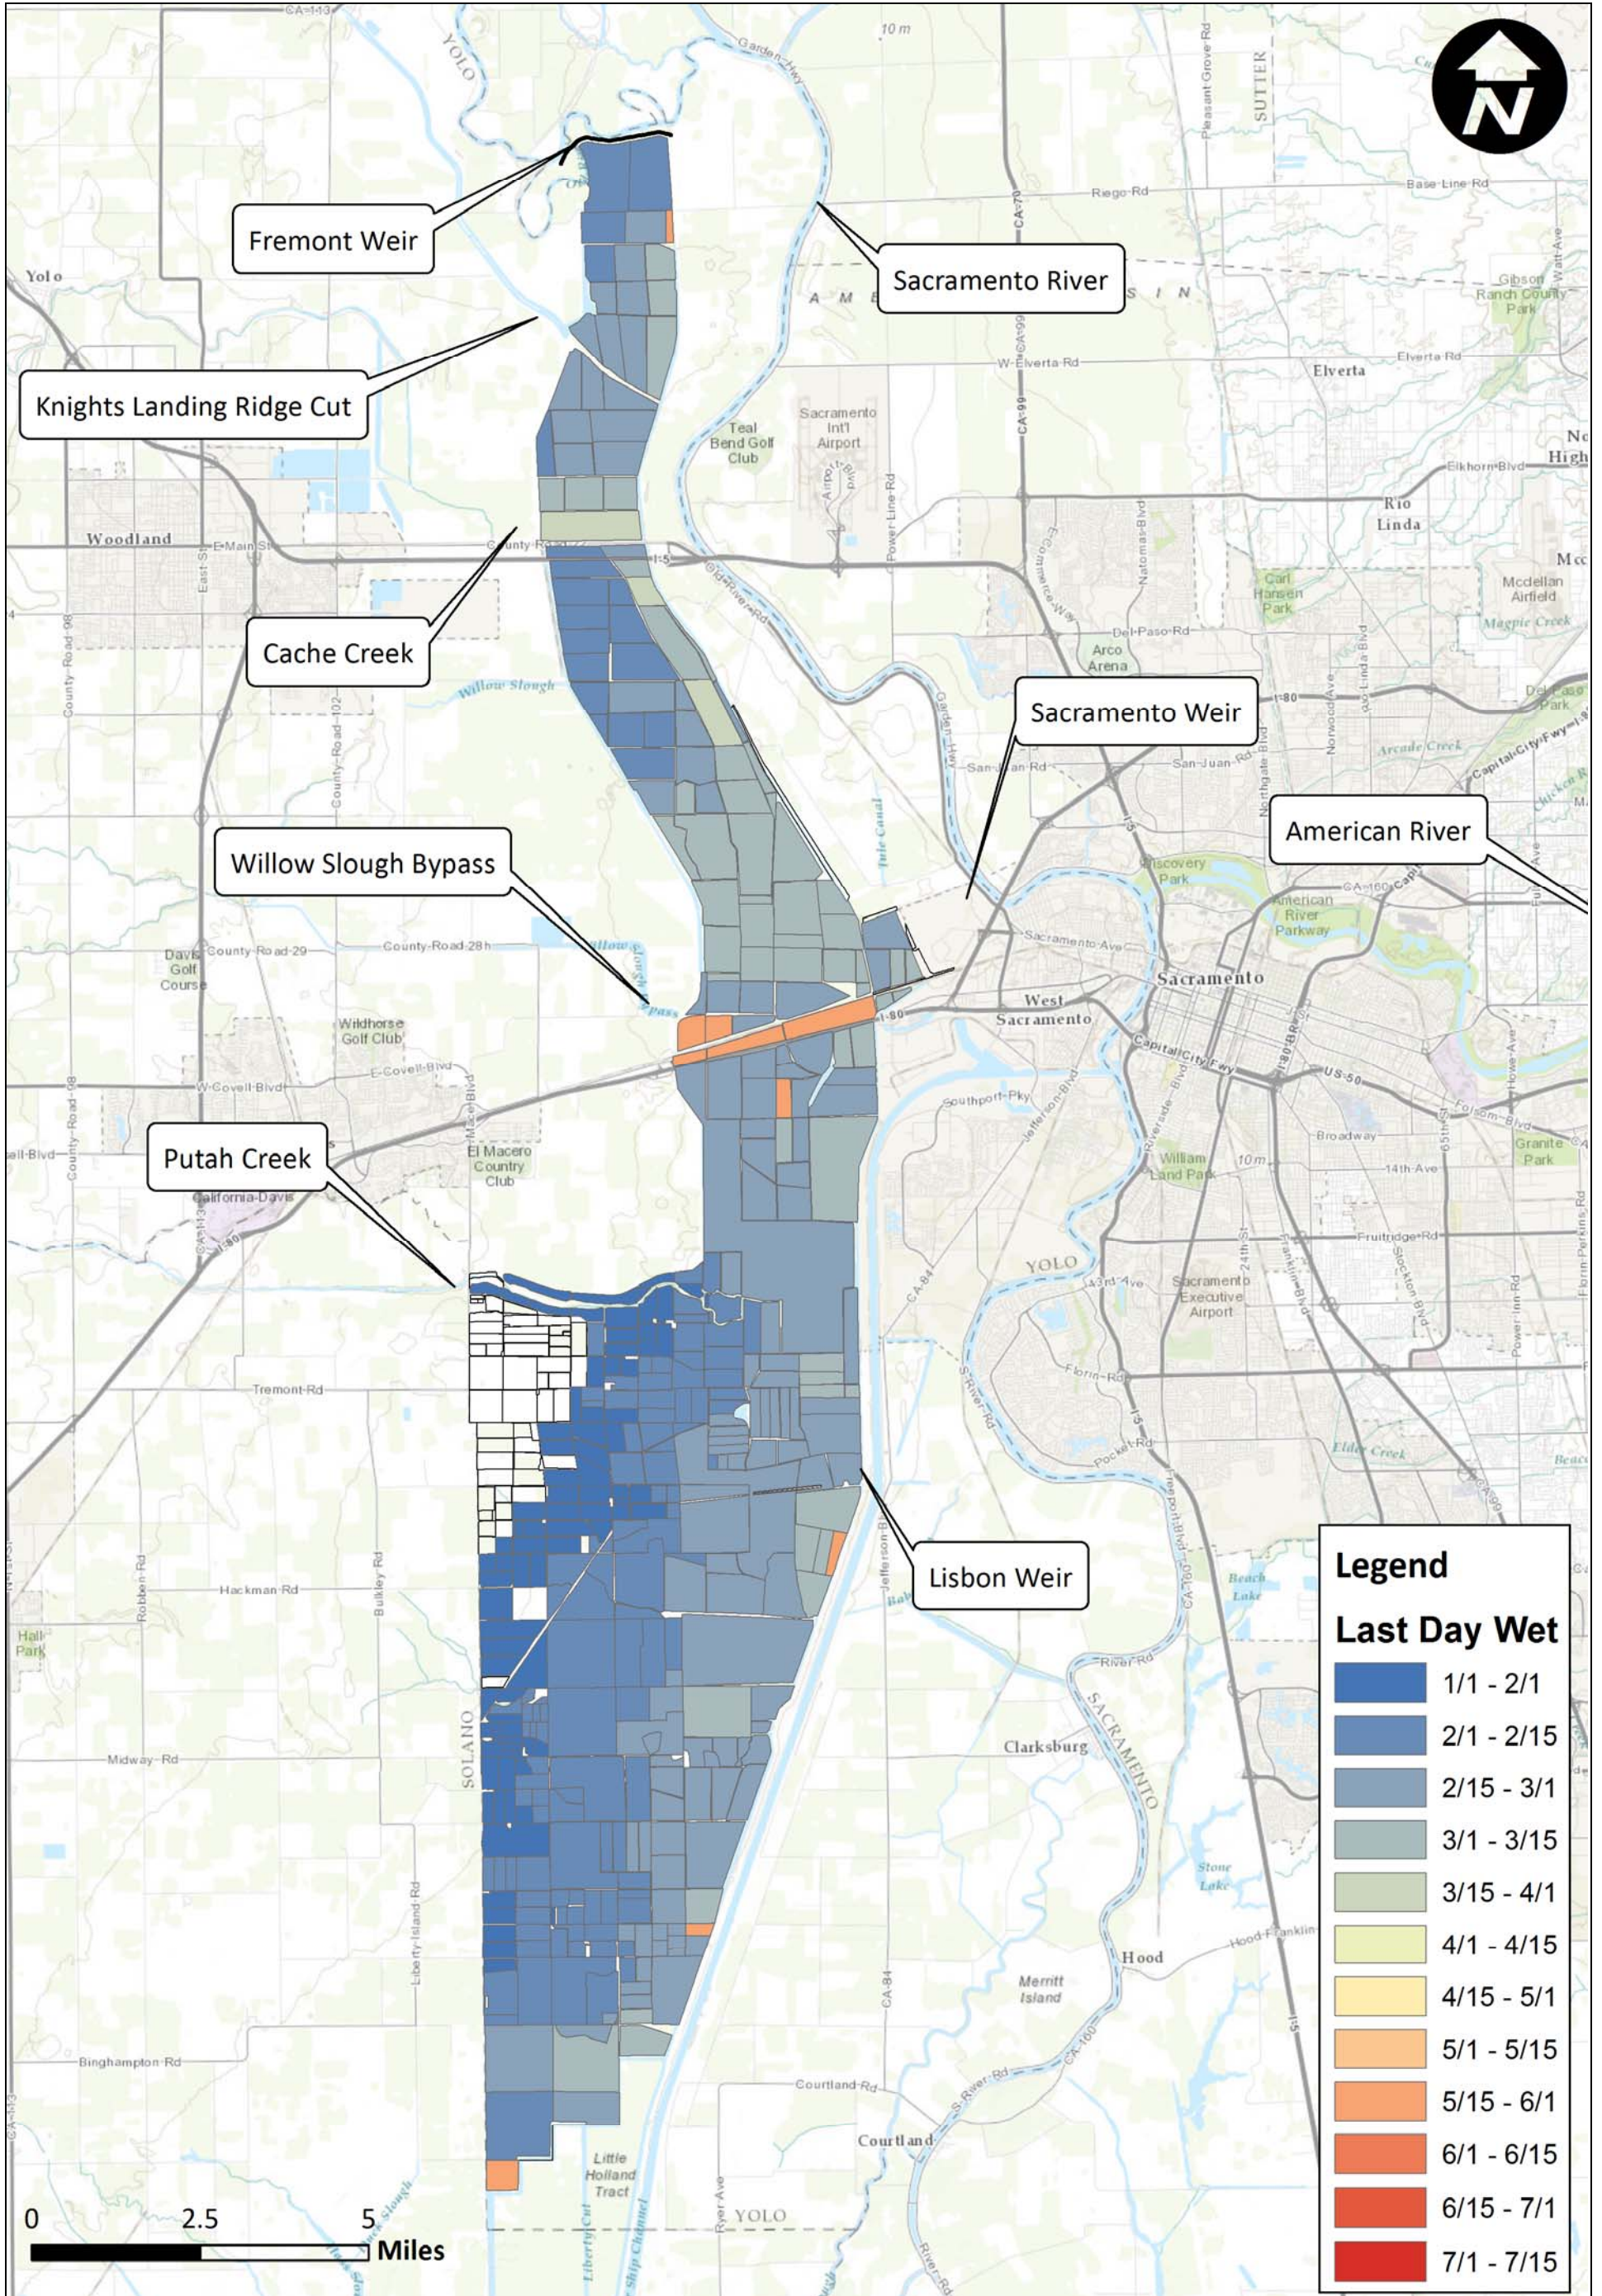

Legend

Last Day Wet

Dark Blue	1/1 - 2/1
Medium Blue	2/1 - 2/15
Light Blue	2/15 - 3/1
Teal	3/1 - 3/15
Light Green	3/15 - 4/1
Yellow-Green	4/1 - 4/15
Yellow	4/15 - 5/1
Light Orange	5/1 - 5/15
Orange	5/15 - 6/1
Dark Orange	6/1 - 6/15
Red-Orange	6/15 - 7/1
Red	7/1 - 7/15

Prepared for DWR

Created By: RDJ

Figure F14

Notes:

Yolo Bypass Salmonid Habitat Restoration and Fish Passage
Last Day Wet Existing Conditions 2011

Prepared for DWR

Created By: RDJ

Figure F15

Notes:

Notes:

Notes:

Legend

Last Day Wet

Dark Blue	1/1 - 2/1
Medium Blue	2/1 - 2/15
Light Blue	2/15 - 3/1
Teal	3/1 - 3/15
Light Green	3/15 - 4/1
Yellow-Green	4/1 - 4/15
Yellow	4/15 - 5/1
Light Orange	5/1 - 5/15
Orange	5/15 - 6/1
Dark Orange	6/1 - 6/15
Red-Orange	6/15 - 7/1
Red	7/1 - 7/15

Notes:

Legend

Last Day Wet

Dark Blue	1/1 - 2/1
Medium Blue	2/1 - 2/15
Light Blue	2/15 - 3/1
Teal	3/1 - 3/15
Green	3/15 - 4/1
Light Green	4/1 - 4/15
Yellow	4/15 - 5/1
Orange	5/1 - 5/15
Light Orange	5/15 - 6/1
Red-Orange	6/1 - 6/15
Red	6/15 - 7/1
Dark Red	7/1 - 7/15