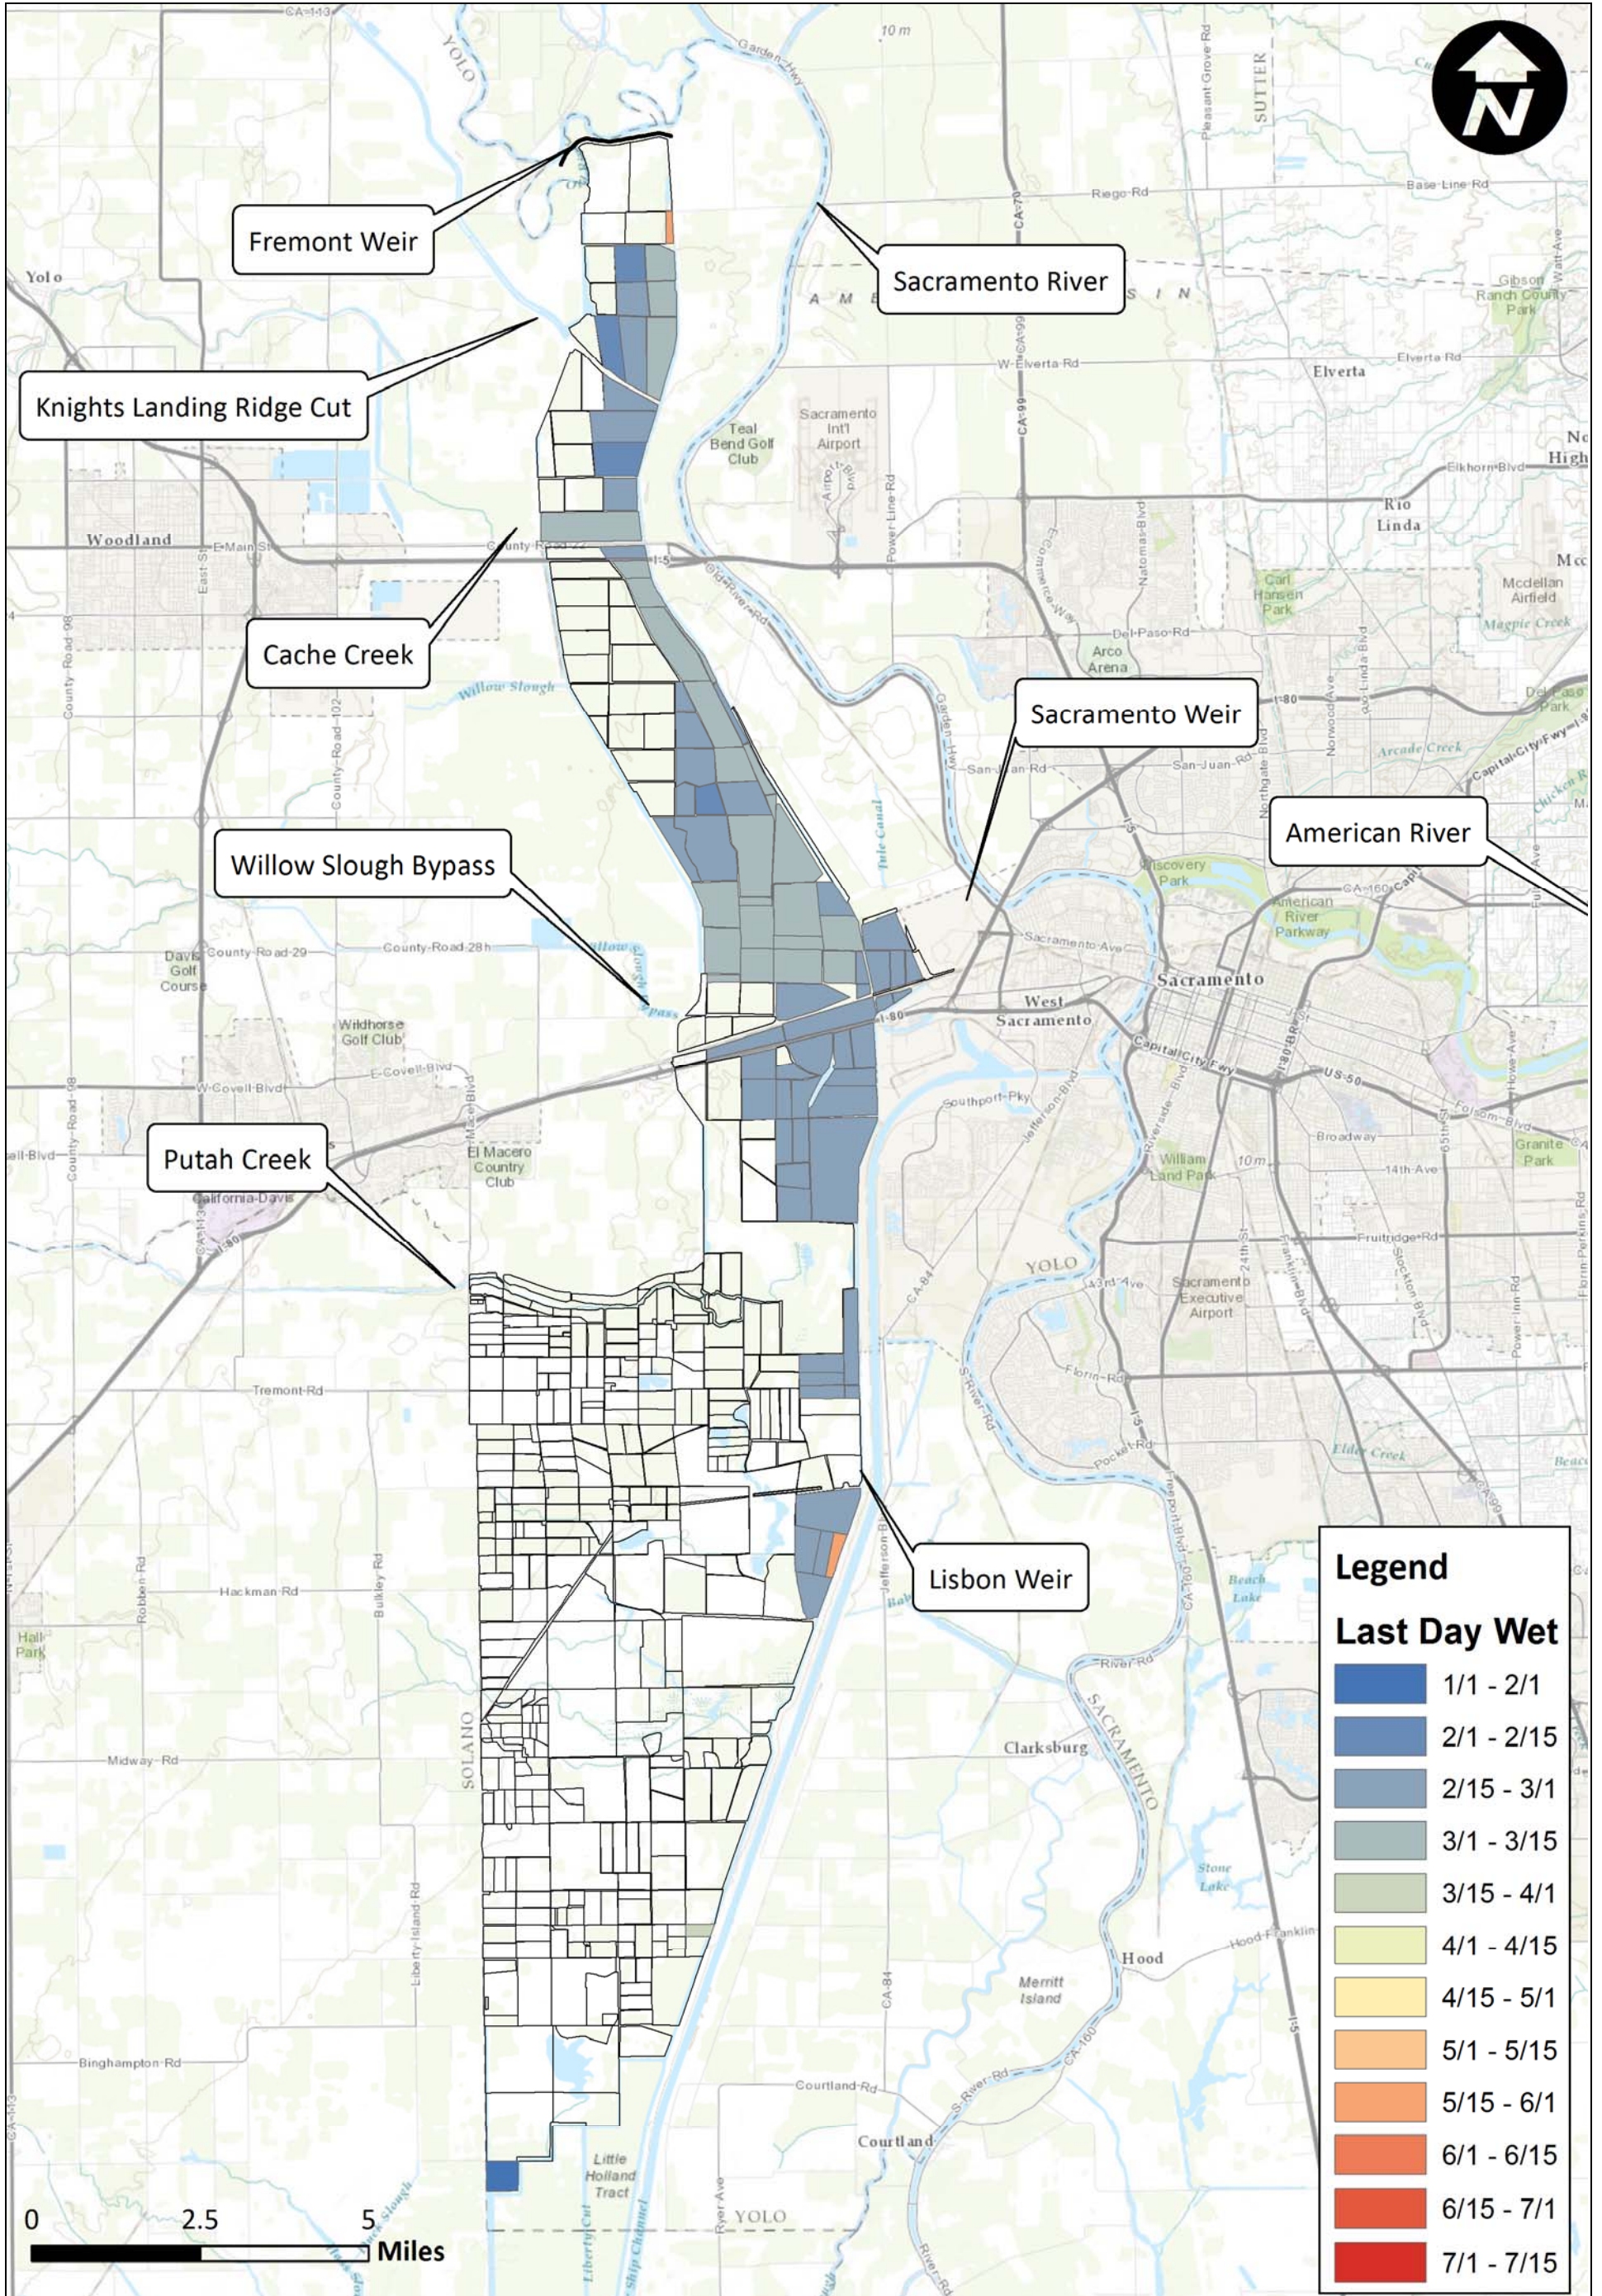

Notes:

Prepared for DWR Created By: RDJ

Yolo Bypass Salmonid Habitat Restoration and Fish Passage
Last Day Wet Fremont Small Channel 2007
Figure F27