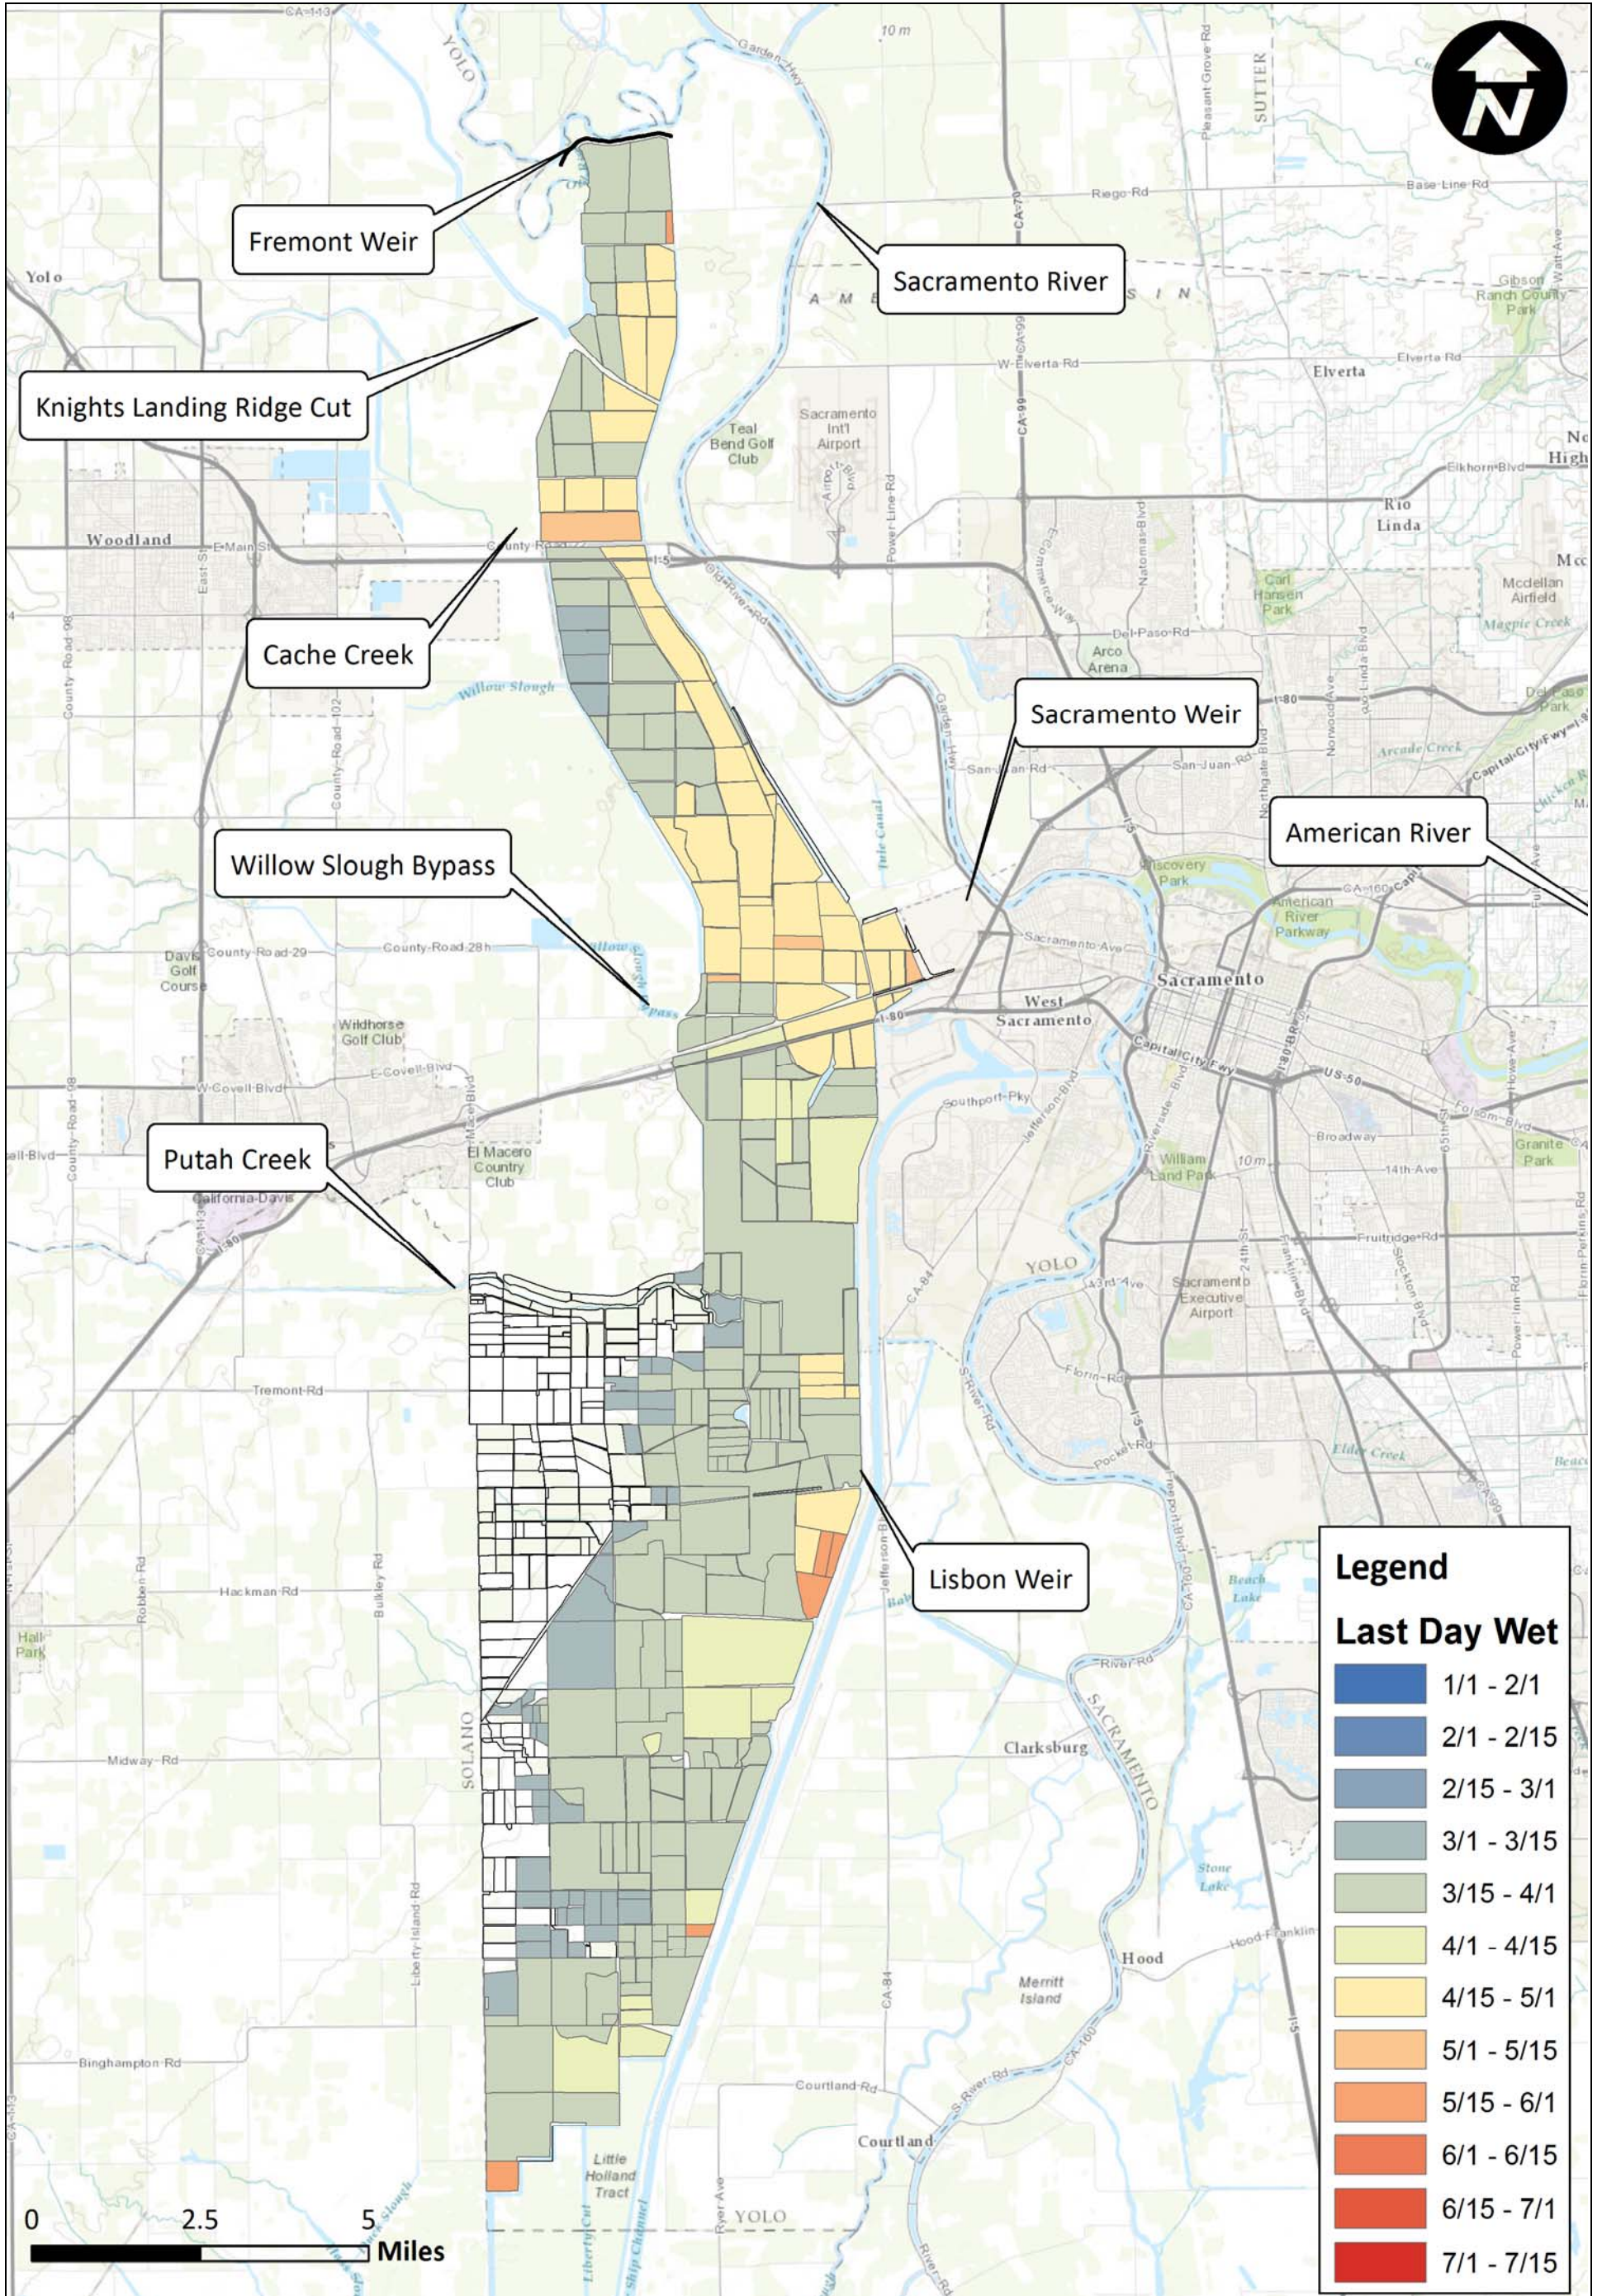

Notes:

Notes:

Notes:

Legend

Last Day Wet

Dark Blue	1/1 - 2/1
Medium Blue	2/1 - 2/15
Light Blue	2/15 - 3/1
Teal	3/1 - 3/15
Light Green	3/15 - 4/1
Yellow-Green	4/1 - 4/15
Yellow	4/15 - 5/1
Light Orange	5/1 - 5/15
Orange	5/15 - 6/1
Dark Orange	6/1 - 6/15
Red-Orange	6/15 - 7/1
Red	7/1 - 7/15

Notes:

Legend

Last Day Wet

Dark Blue	1/1 - 2/1
Medium Blue	2/1 - 2/15
Light Blue	2/15 - 3/1
Teal	3/1 - 3/15
Green	3/15 - 4/1
Light Green	4/1 - 4/15
Yellow	4/15 - 5/1
Orange	5/1 - 5/15
Light Orange	5/15 - 6/1
Red-Orange	6/1 - 6/15
Red	6/15 - 7/1
Dark Red	7/1 - 7/15