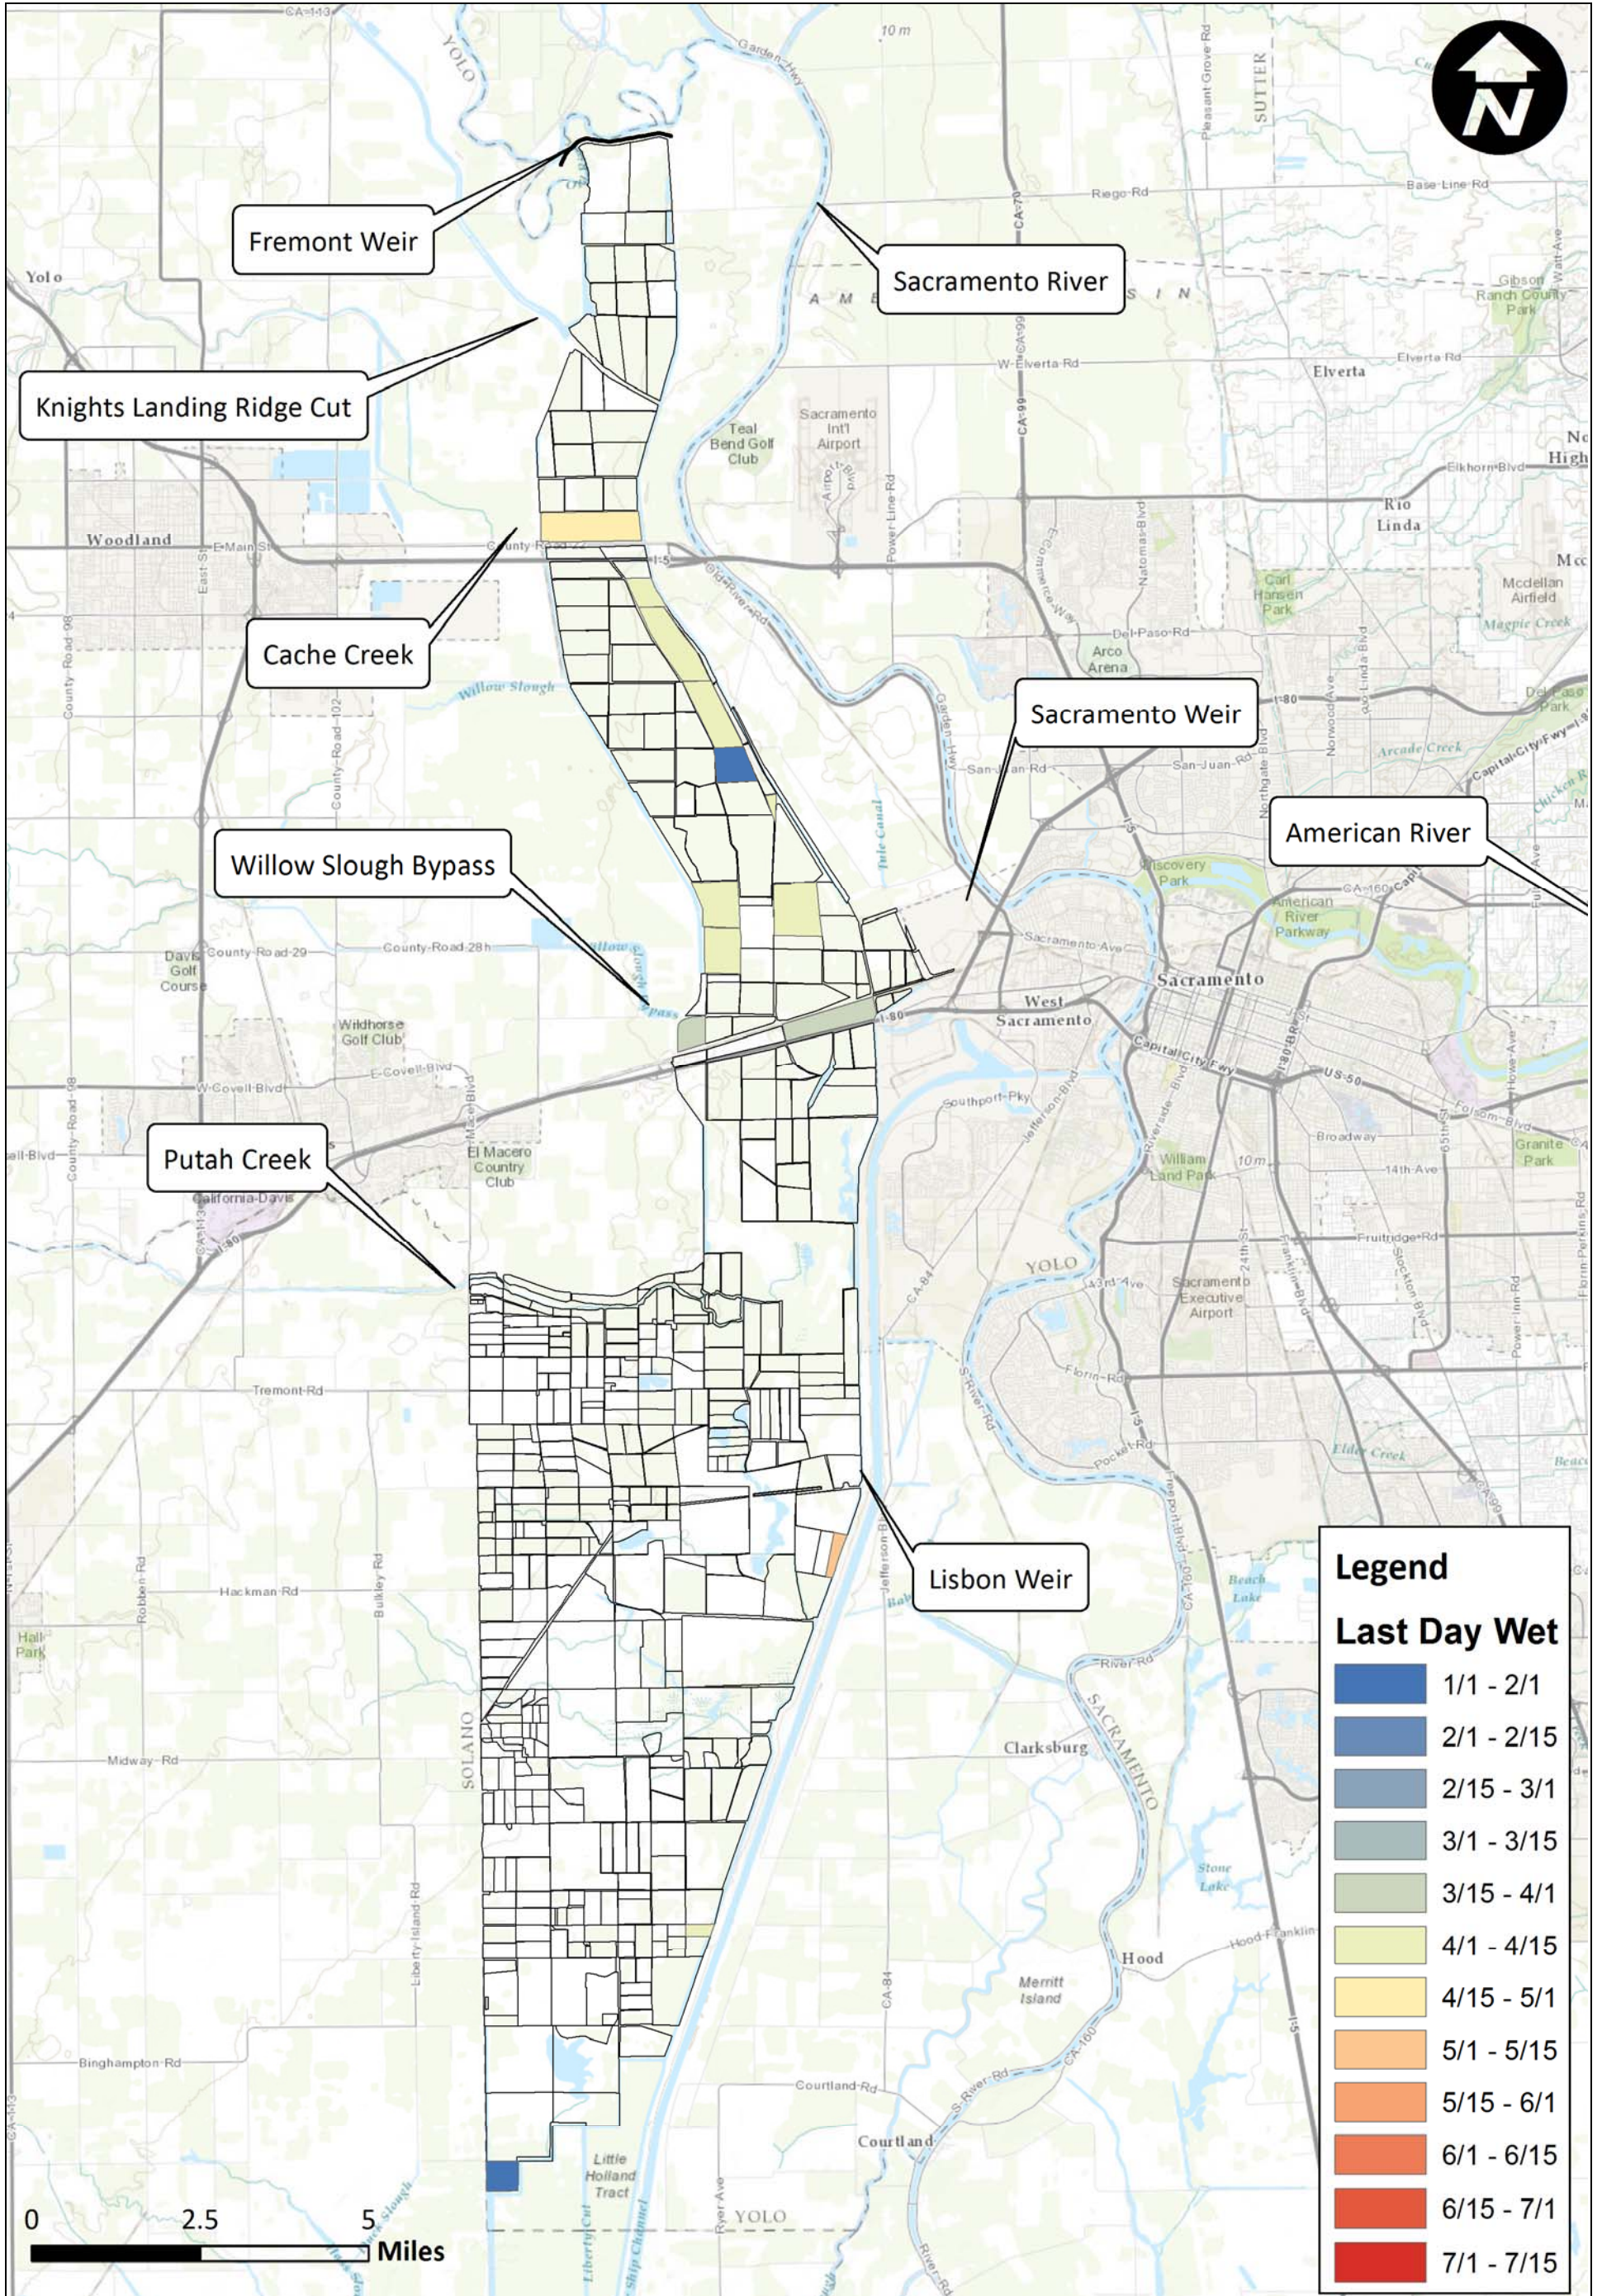

Legend

Last Day Wet

Dark Blue	1/1 - 2/1
Medium Blue	2/1 - 2/15
Light Blue	2/15 - 3/1
Teal	3/1 - 3/15
Light Green	3/15 - 4/1
Yellow-Green	4/1 - 4/15
Yellow	4/15 - 5/1
Light Orange	5/1 - 5/15
Orange	5/15 - 6/1
Dark Orange	6/1 - 6/15
Red-Orange	6/15 - 7/1
Red	7/1 - 7/15

Prepared for DWR

Created By: RDJ

Figure F14

Notes:

Yolo Bypass Salmonid Habitat Restoration and Fish Passage
Last Day Wet Existing Conditions 2011

Prepared for DWR

Created By: RDJ

Figure F15

Notes:

Notes:

Notes:

Legend

Last Day Wet

Dark Blue	1/1 - 2/1
Medium Blue	2/1 - 2/15
Light Blue	2/15 - 3/1
Teal	3/1 - 3/15
Light Green	3/15 - 4/1
Yellow-Green	4/1 - 4/15
Yellow	4/15 - 5/1
Light Orange	5/1 - 5/15
Orange	5/15 - 6/1
Dark Orange	6/1 - 6/15
Red-Orange	6/15 - 7/1
Red	7/1 - 7/15

Notes:

Legend

Last Day Wet

Dark Blue	1/1 - 2/1
Medium Blue	2/1 - 2/15
Light Blue	2/15 - 3/1
Teal	3/1 - 3/15
Green	3/15 - 4/1
Light Green	4/1 - 4/15
Yellow	4/15 - 5/1
Orange	5/1 - 5/15
Light Orange	5/15 - 6/1
Red-Orange	6/1 - 6/15
Red	6/15 - 7/1
Dark Red	7/1 - 7/15