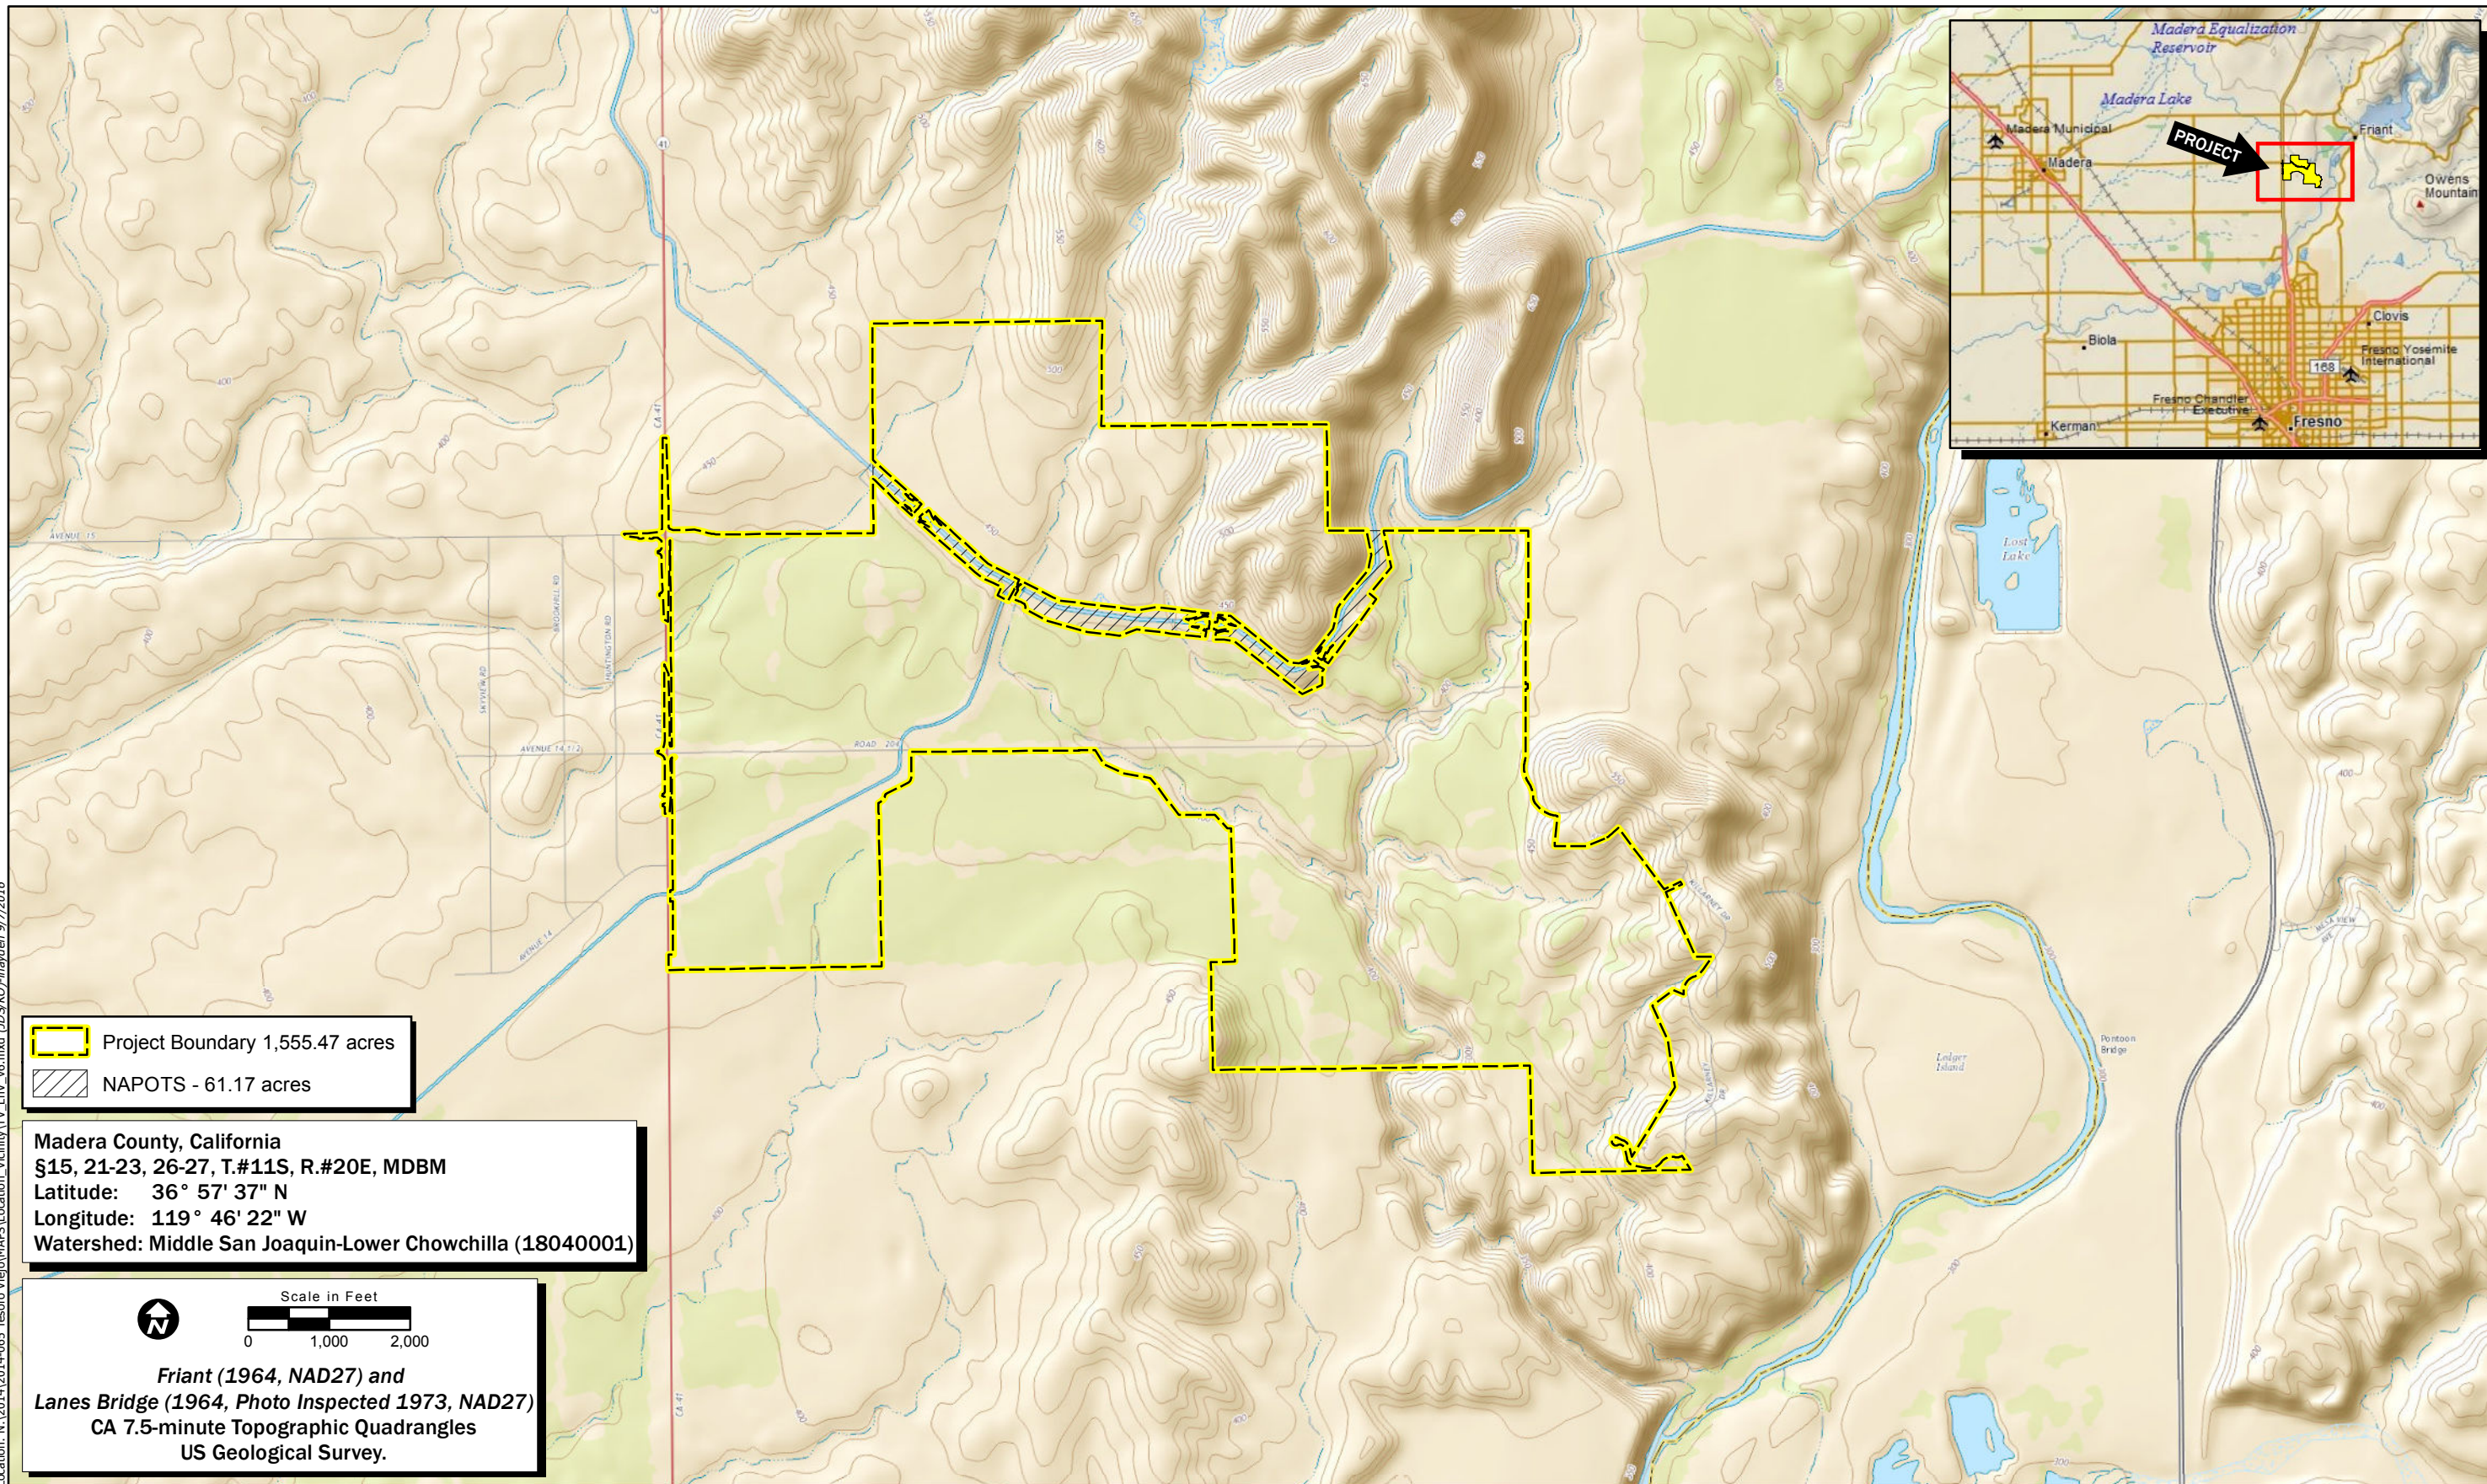

APPENDIX B

PROJECT DRAWINGS AND MAPS

Set 1 of 3

Location: N:\2014\2014-065 Tesoro Viejo\MAPS\Location_Vicinity\TV_v6.mxd (D:\S\K\H\ayden 9/7/2016

Map Date: 6/30/2016
 Sources: Vollmar

Figure 1. Project Location and Vicinity