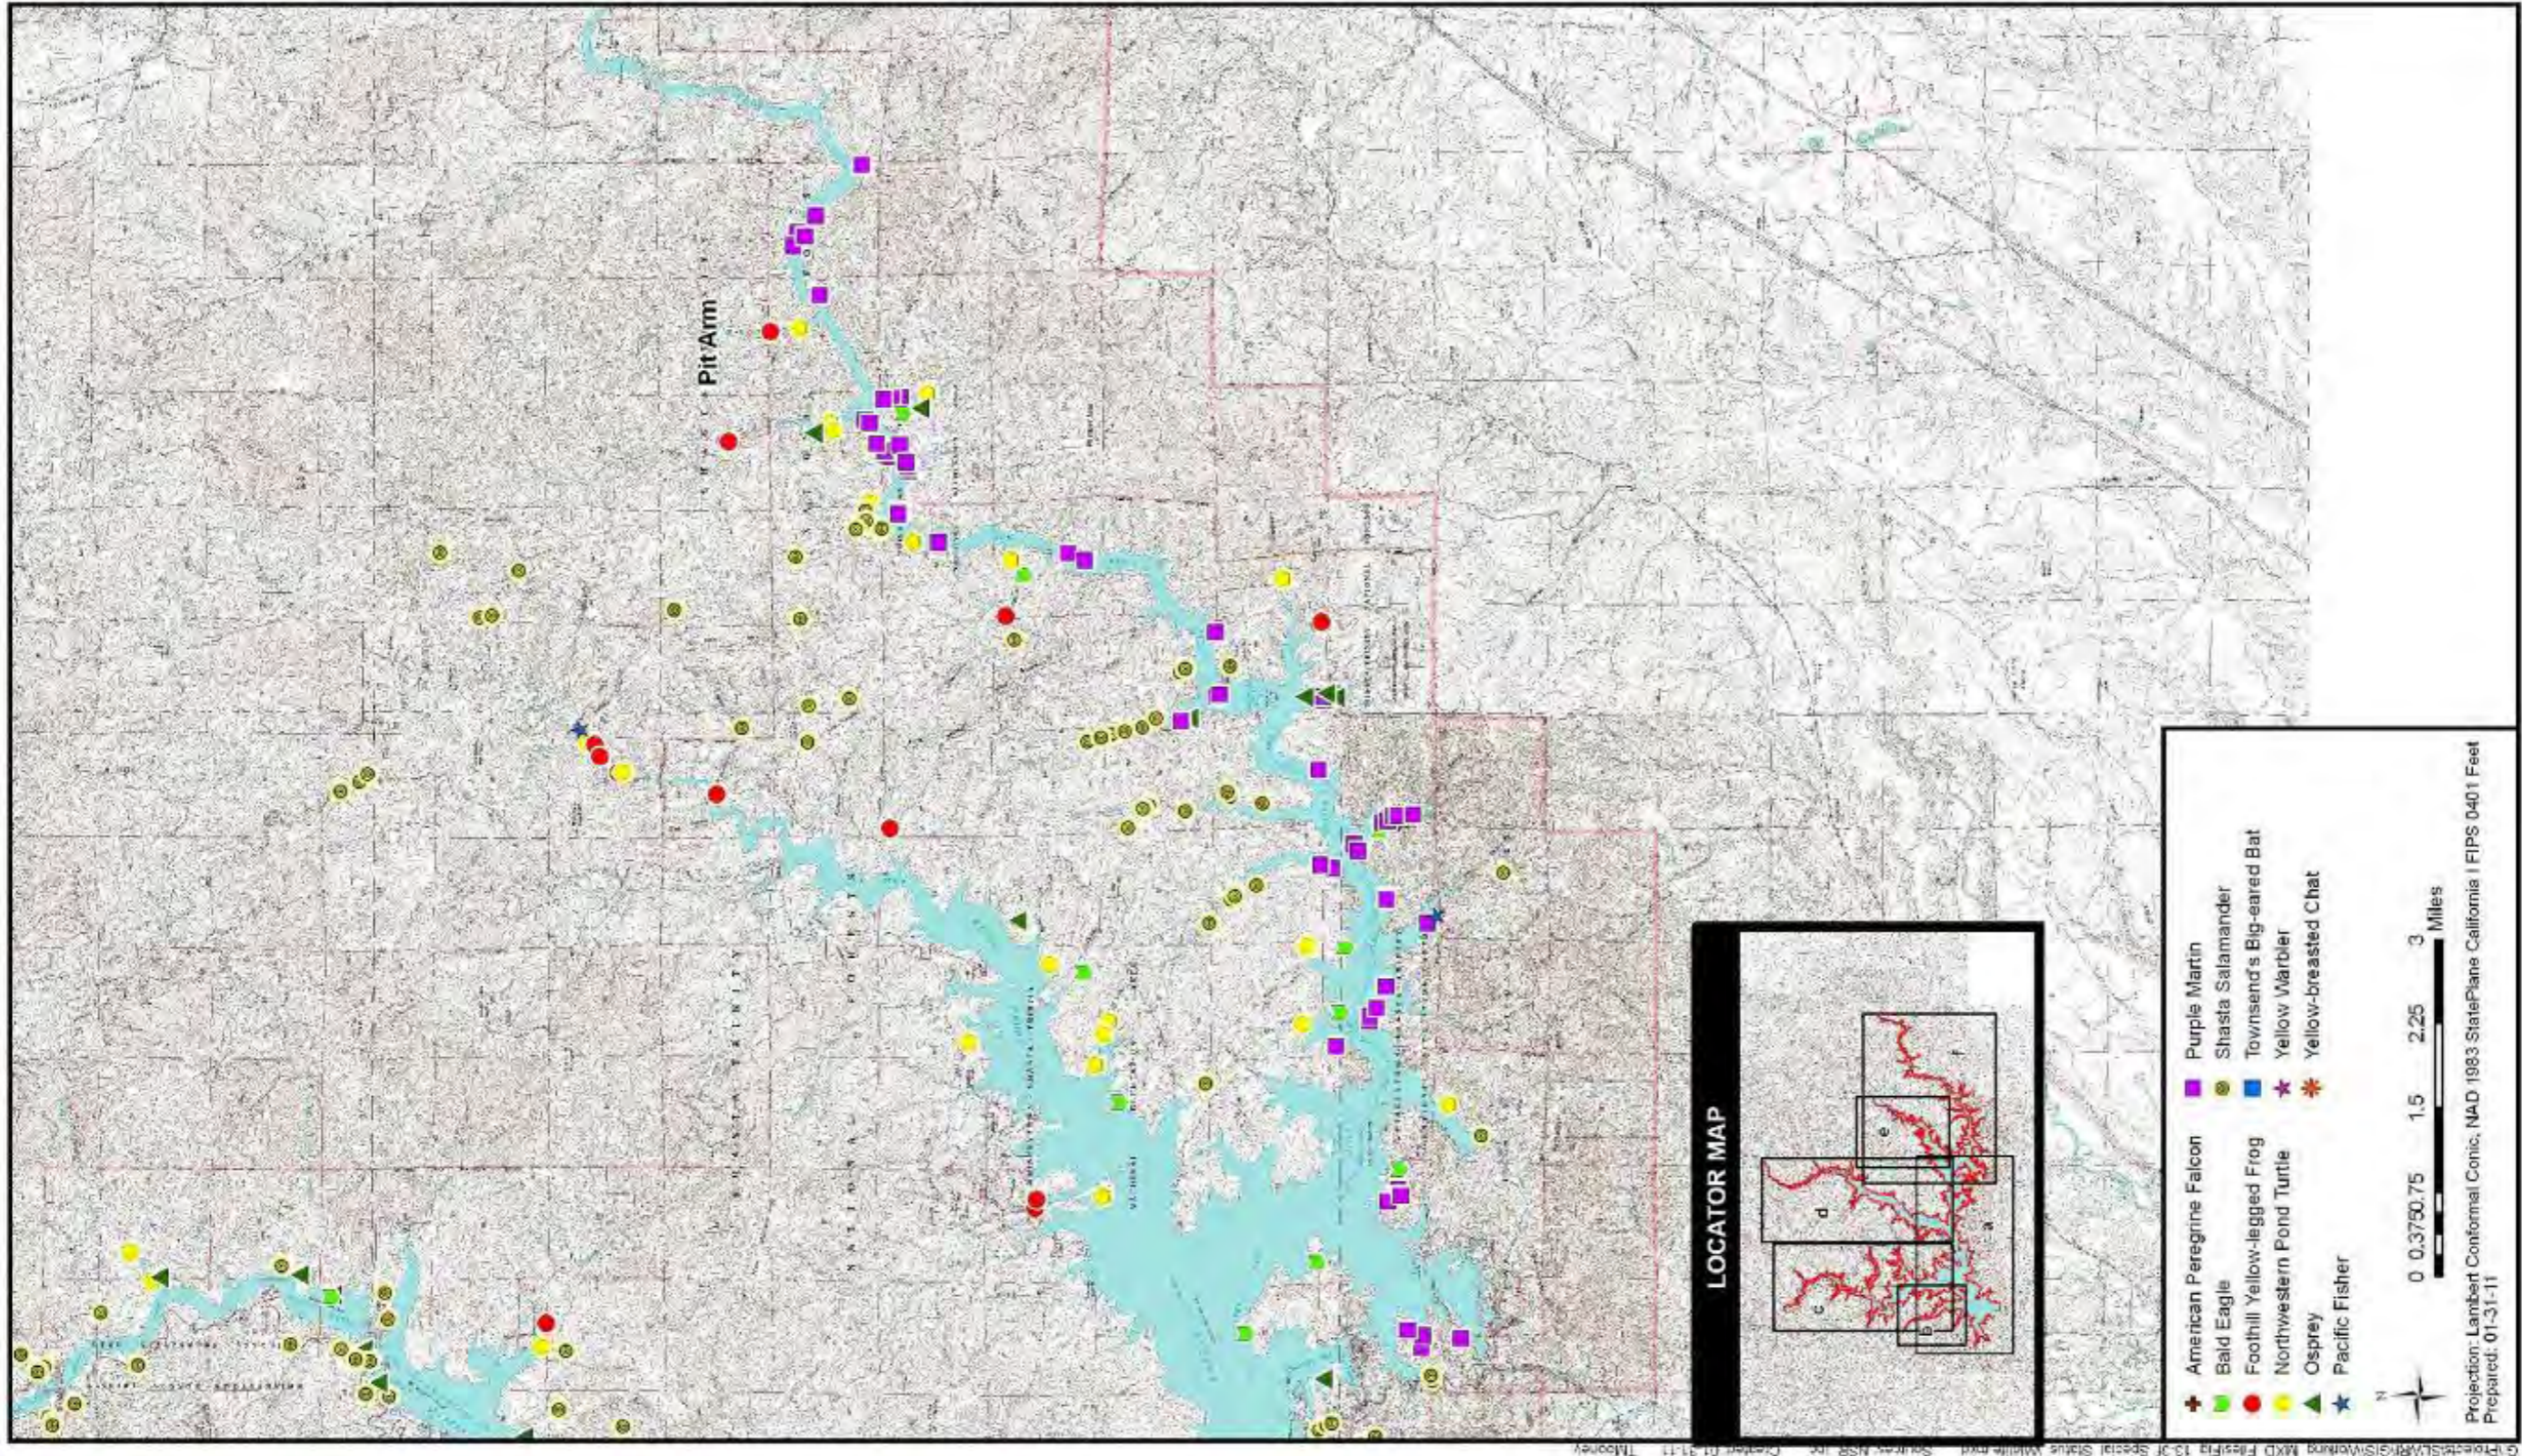

Figure 13-5e. Special-Status Wildlife Occurring in Shasta Lake and Vicinity

*This page left blank intentionally.*

Figure 13-5f. Special-Status Wildlife Occurring in Shasta Lake and Vicinity

*This page left blank intentionally.*

Figure 13-6a. Special-Status Terrestrial Mollusks Occurring in Shasta Lake and Vicinity

*This page left blank intentionally.*

Figure 13-6b. Special-Status Terrestrial Mollusks Occurring in Shasta Lake and Vicinity

*This page left blank intentionally.*

Figure 13-6c. Special-Status Terrestrial Mollusks Occurring in Shasta Lake and Vicinity

*This page left blank intentionally.*

Figure 13-6d. Special-Status Terrestrial Mollusks Occurring in Shasta Lake and Vicinity