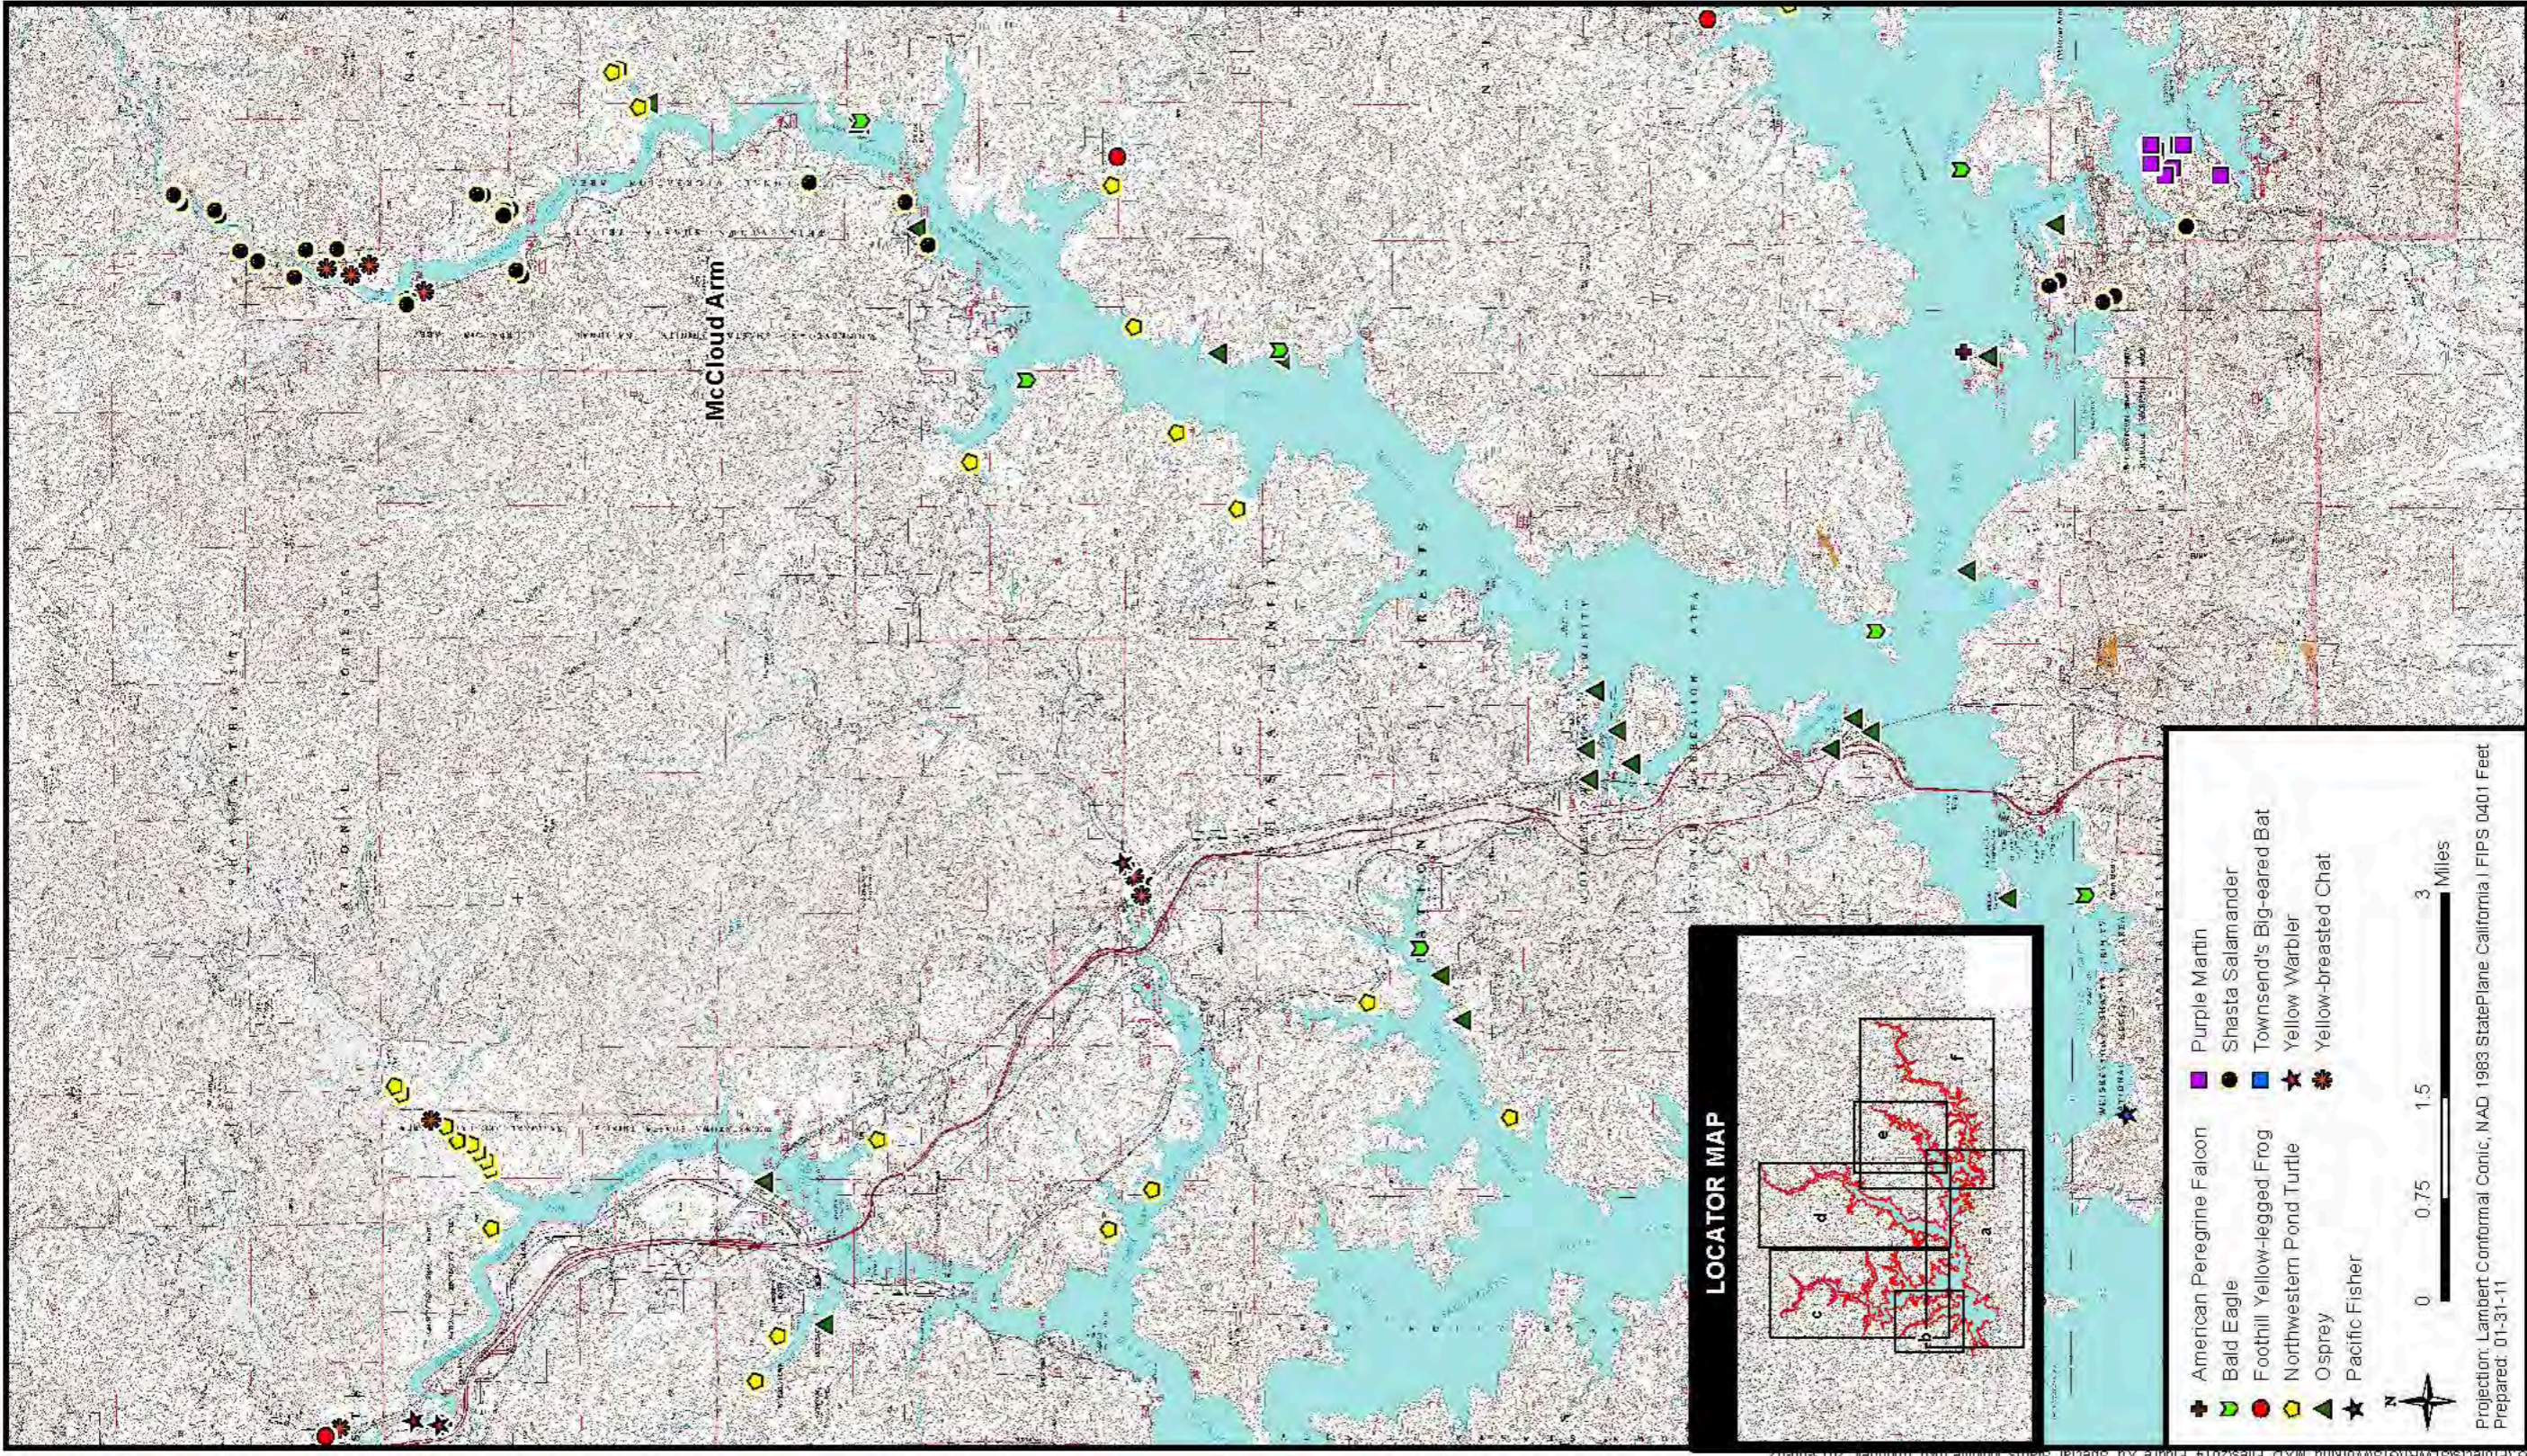

Figure 13-5a. Special-Status Wildlife Occurring in Shasta Lake and Vicinity

*This page left blank intentionally.*

Figure 13-5b. Special-Status Wildlife Occurring in Shasta Lake and Vicinity

*This page left blank intentionally.*

Figure 13-5c. Special-Status Wildlife Occurring in Shasta Lake and Vicinity

*This page left blank intentionally.*

Figure 13-5d. Special-Status Wildlife Occurring in Shasta Lake and Vicinity

*This page left blank intentionally.*

Figure 13-5e. Special-Status Wildlife Occurring in Shasta Lake and Vicinity

*This page left blank intentionally.*

Figure 13-5f. Special-Status Wildlife Occurring in Shasta Lake and Vicinity

*This page left blank intentionally.*

Figure 13-6a. Special-Status Terrestrial Mollusks Occurring in Shasta Lake and Vicinity

*This page left blank intentionally.*

Figure 13-6b. Special-Status Terrestrial Mollusks Occurring in Shasta Lake and Vicinity