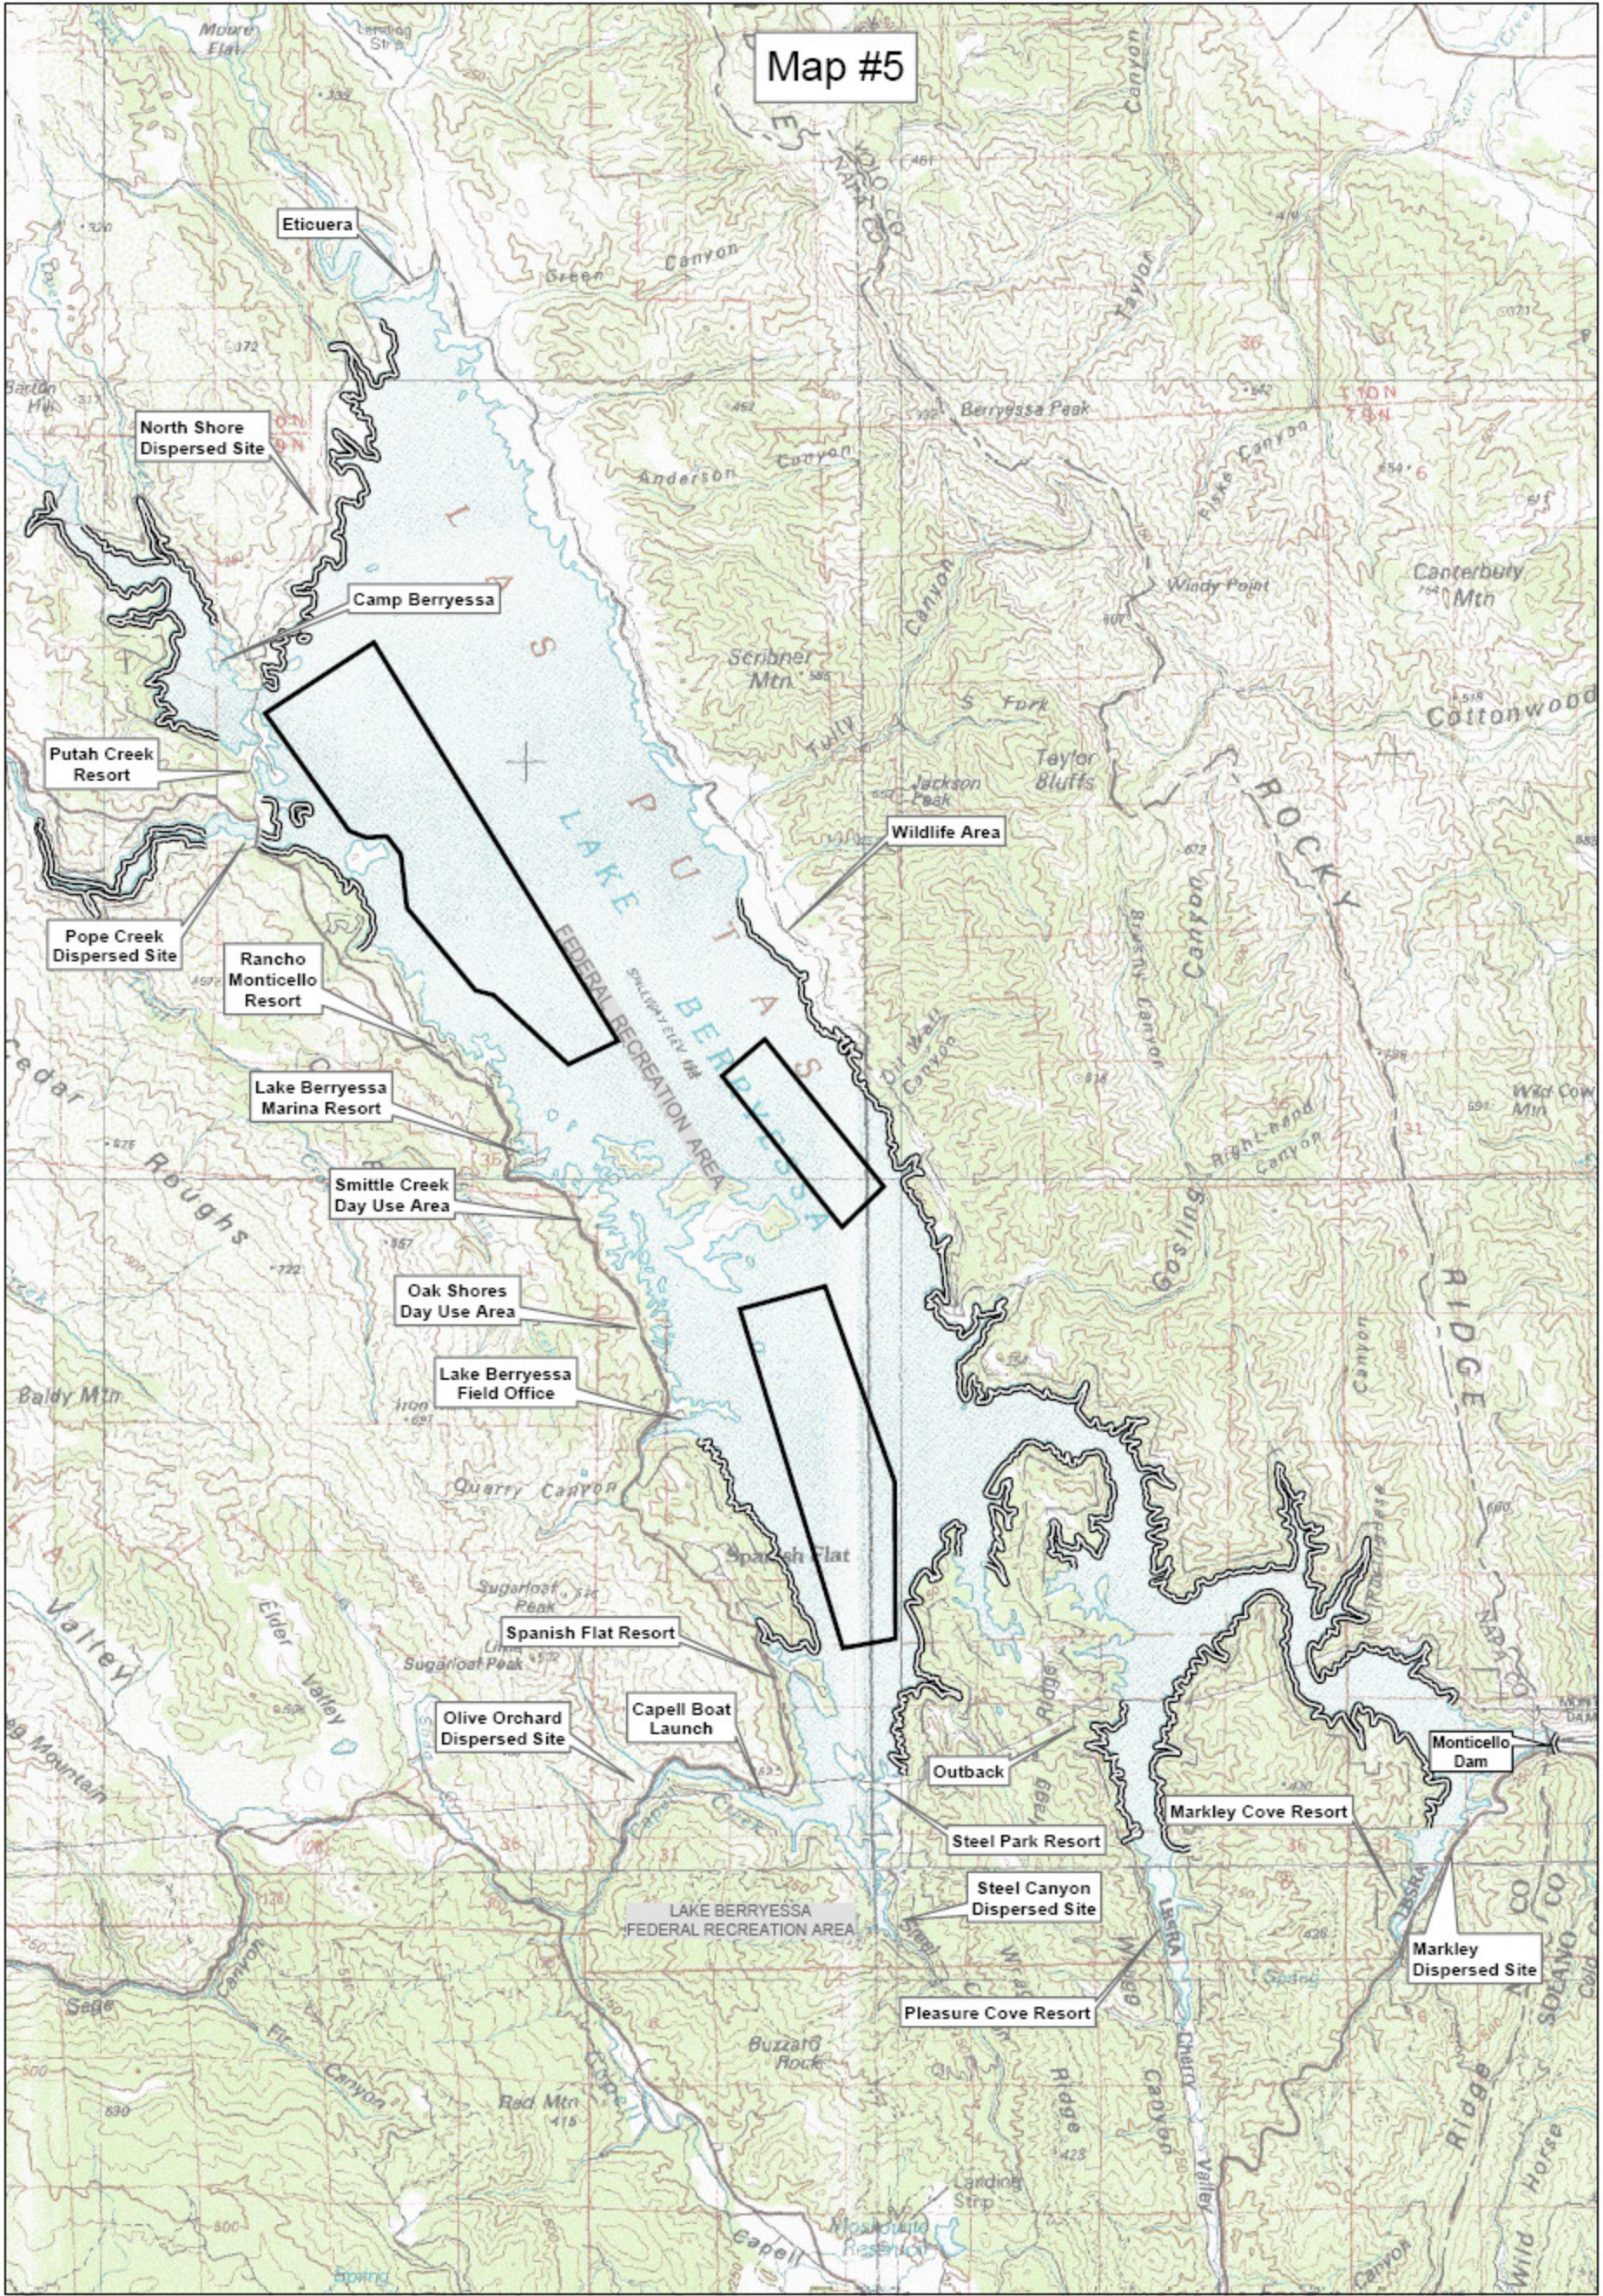

Map #5

Overnight Vessel and Seaplane Landing Zones

- Vessel Overnight Zone
- Seaplane Landing Zone