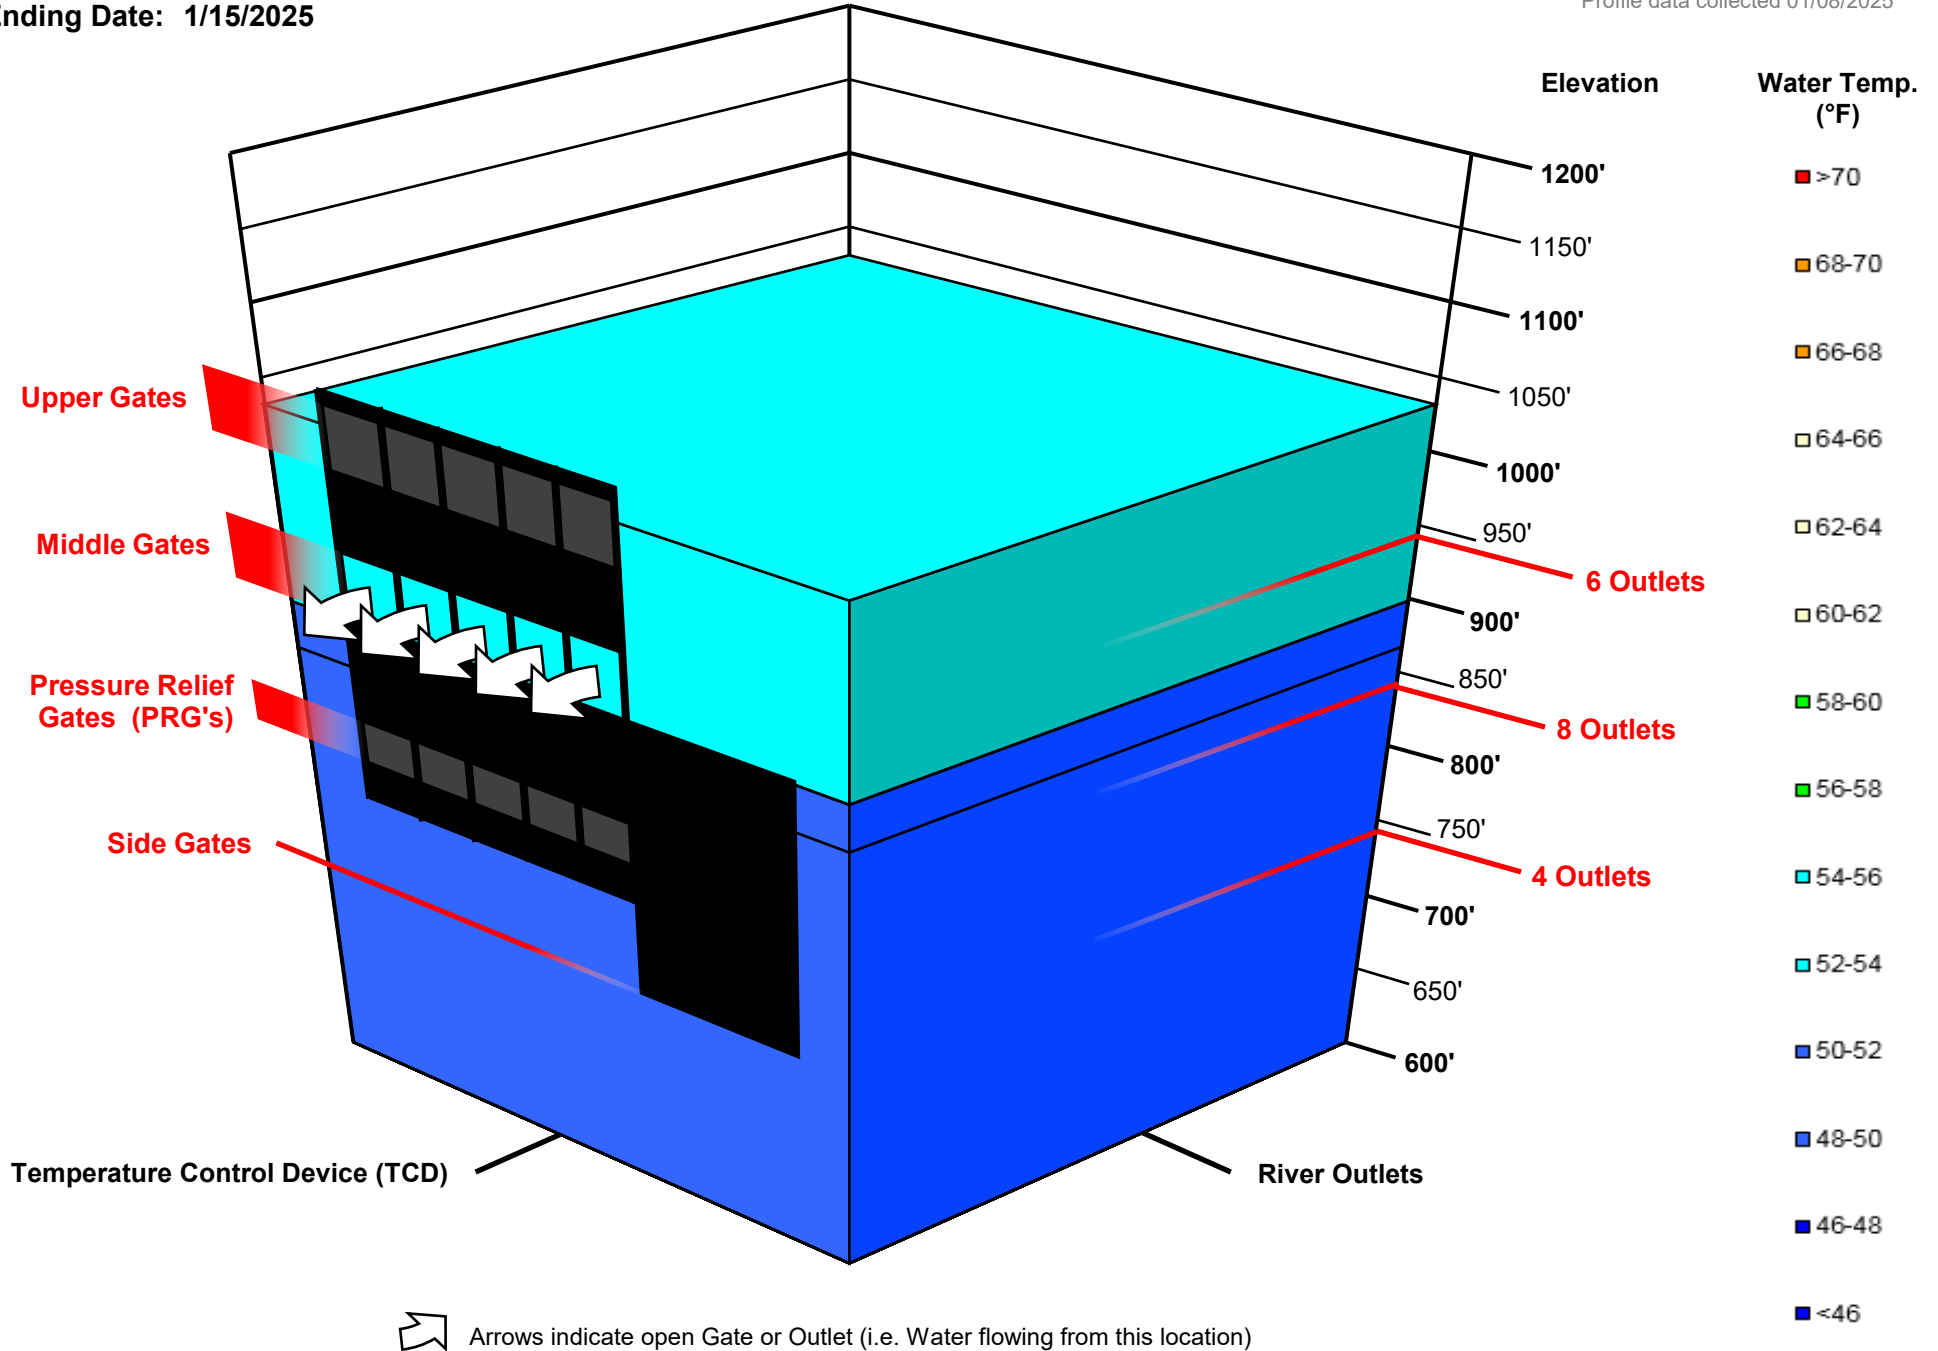

Shasta TCD Configuration

Starting Date: 1/15/2025

Ending Date: Current

Profile data collected 01/08/2025

Shasta TCD Configuration

Starting Date: 1/2/2025

Ending Date: 1/15/2025

Profile data collected 01/08/2025

Shasta TCD Configuration

Starting Date: 1/2/2025

Ending Date: 1/15/2025

Profile data collected 12/03/2024

Arrows indicate open Gate or Outlet (i.e. Water flowing from this location)

Shasta TCD Configuration

Starting Date: 12/17/2024

Ending Date: 1/2/2025

Profile data collected 12/03/2024