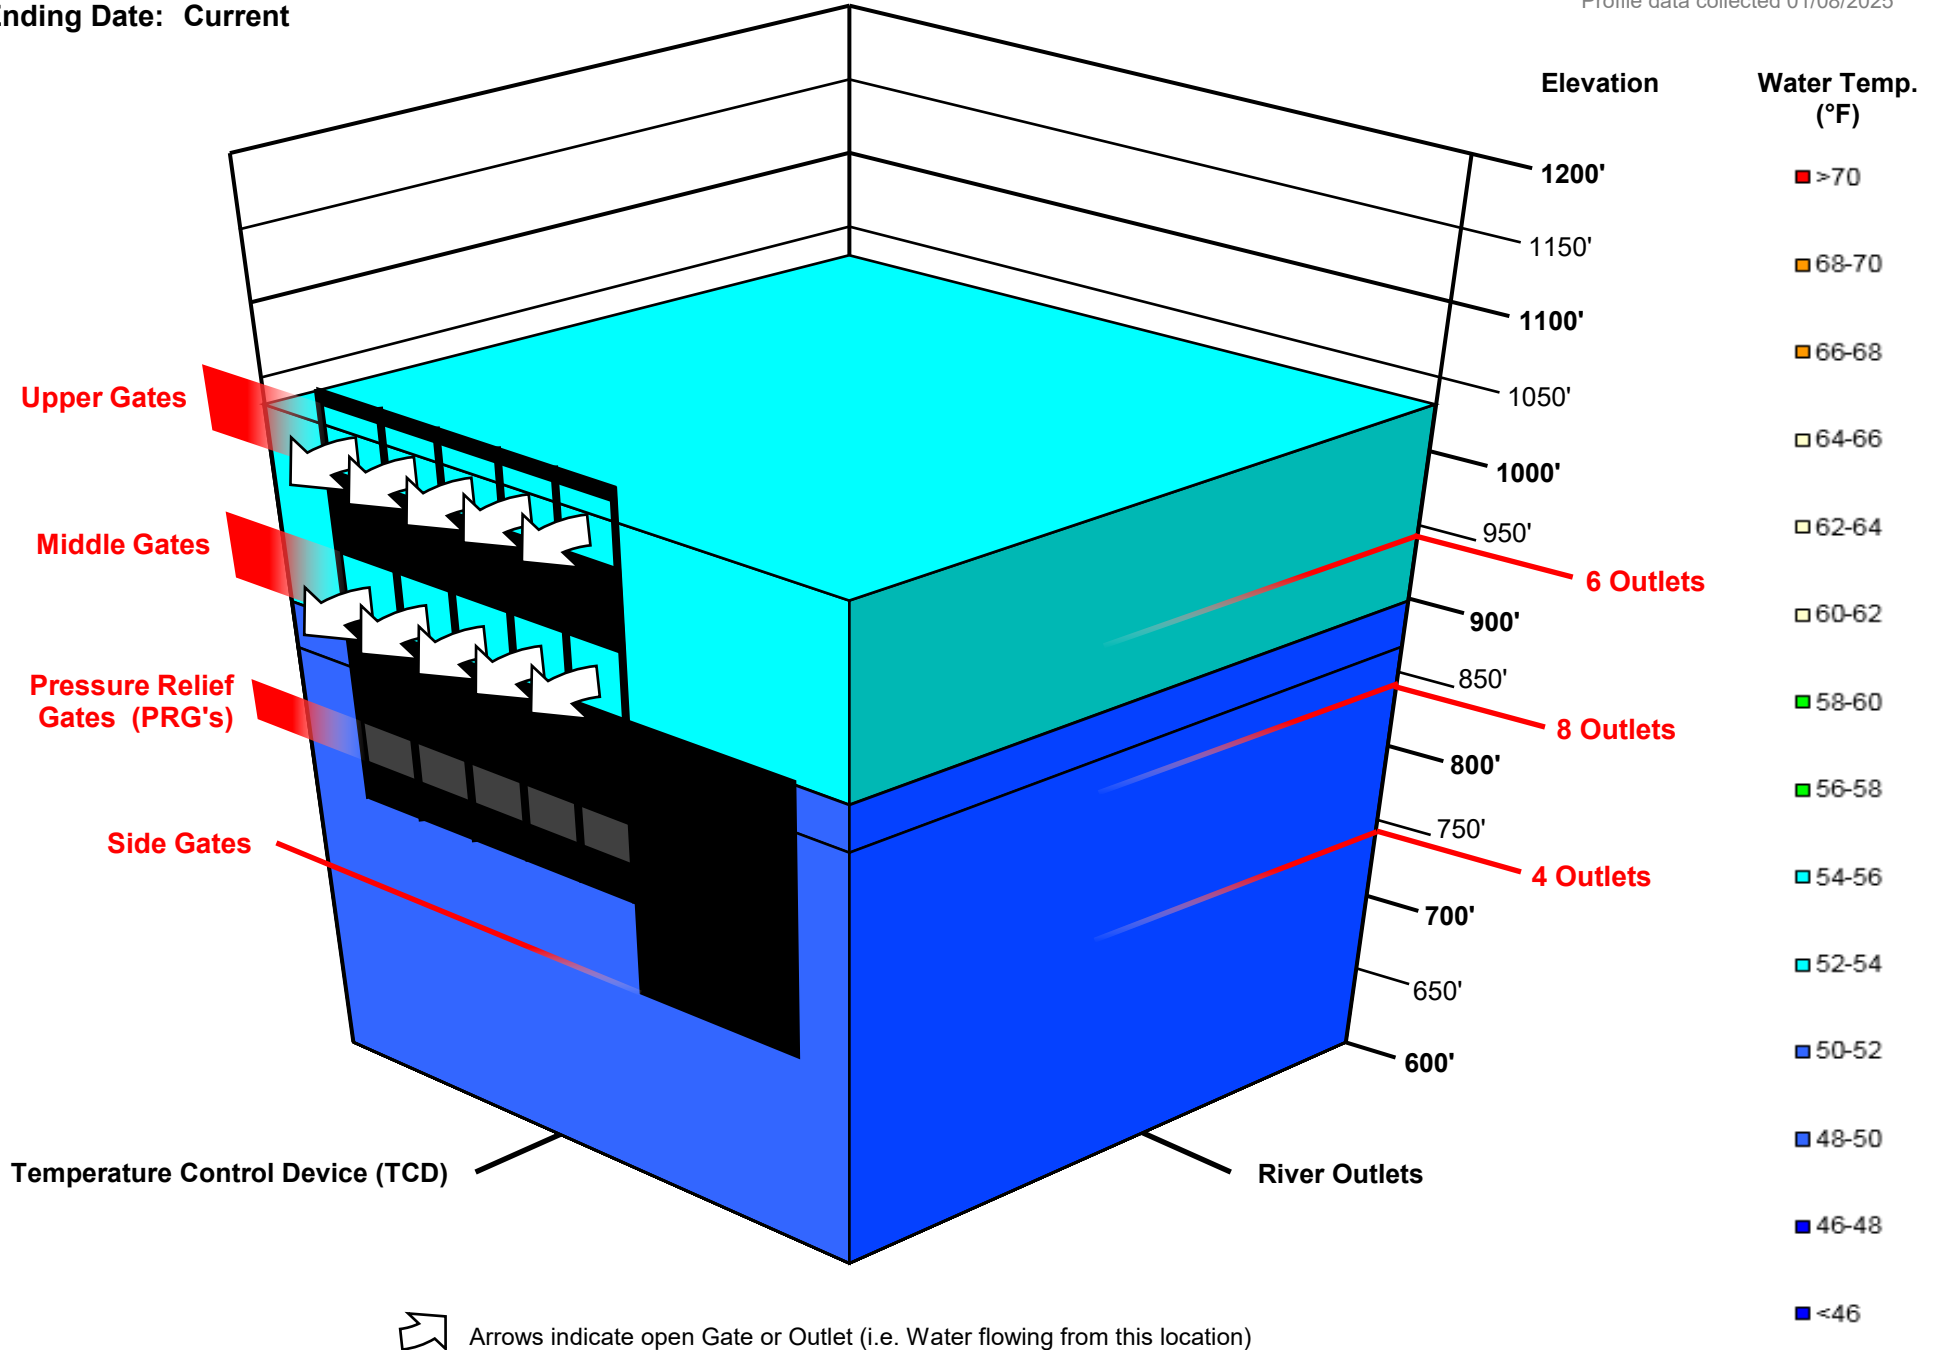

Shasta TCD Configuration

Starting Date: 1/15/2025

Ending Date: Current

Profile data collected 01/08/2025

Shasta TCD Configuration

Starting Date: 1/2/2025

Ending Date: 1/15/2025

Profile data collected 01/08/2025

Shasta TCD Configuration

Starting Date: 1/2/2025

Ending Date: 1/15/2025

Profile data collected 12/03/2024

Arrows indicate open Gate or Outlet (i.e. Water flowing from this location)

Shasta TCD Configuration

Starting Date: 12/17/2024

Ending Date: 1/2/2025

Profile data collected 12/03/2024