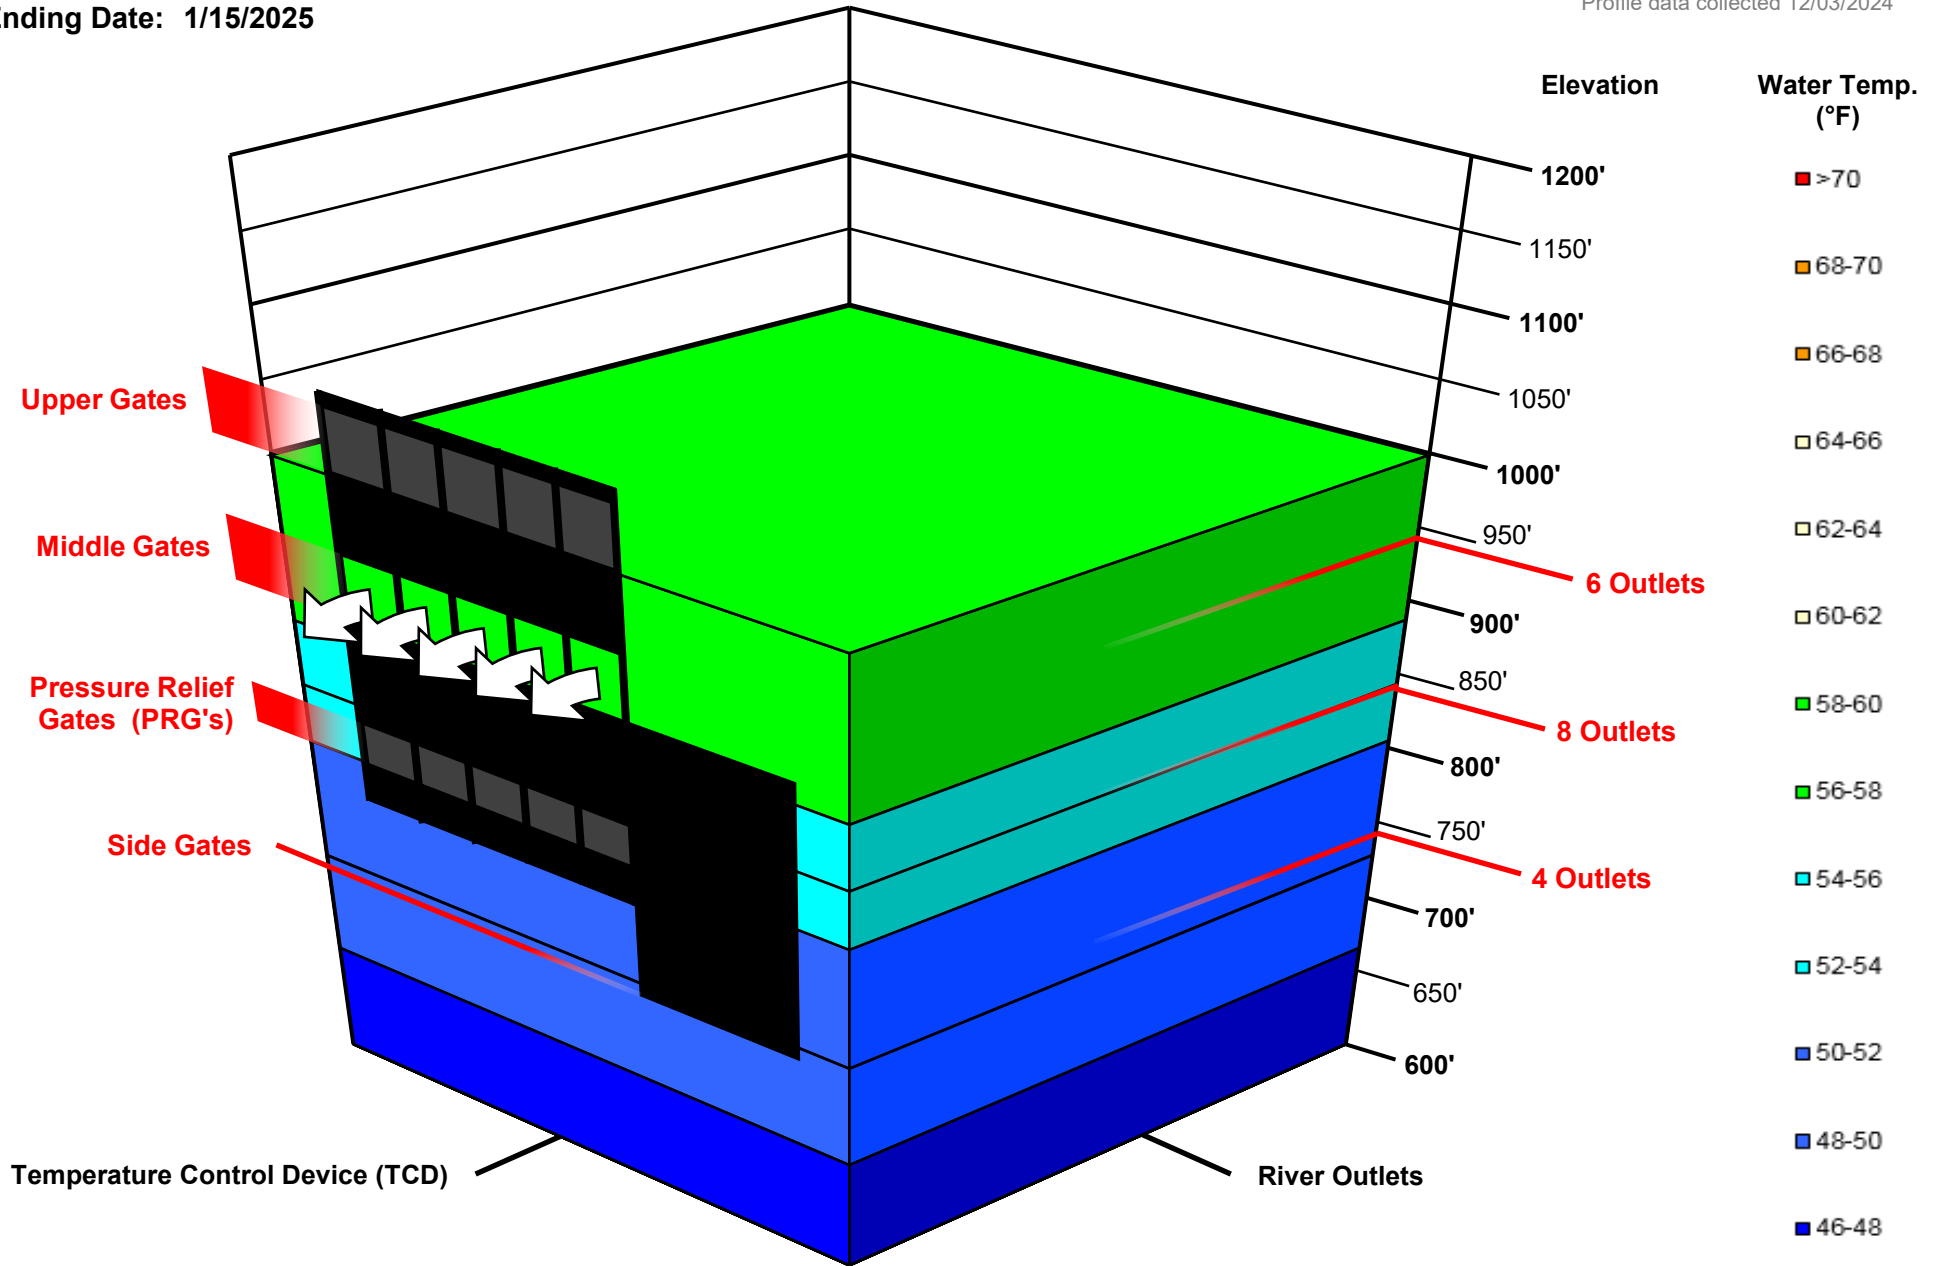

Shasta TCD Configuration

Starting Date: 1/15/2025

Ending Date: Current

Profile data collected 01/08/2025

Shasta TCD Configuration

Starting Date: 1/2/2025

Ending Date: 1/15/2025

Profile data collected 01/08/2025

Shasta TCD Configuration

Starting Date: 1/2/2025

Ending Date: 1/15/2025

Profile data collected 12/03/2024

Arrows indicate open Gate or Outlet (i.e. Water flowing from this location)

Shasta TCD Configuration

Starting Date: 12/17/2024

Ending Date: 1/2/2025

Profile data collected 12/03/2024