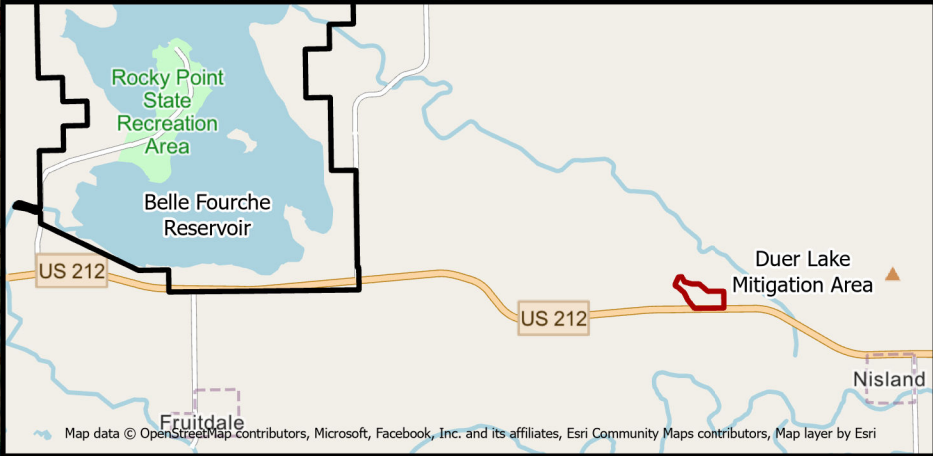

Duer Lake Wetland Mitigation Public Access Area

Parking Lot

Duer Lake Property Boundary

Scale: 1:5,000