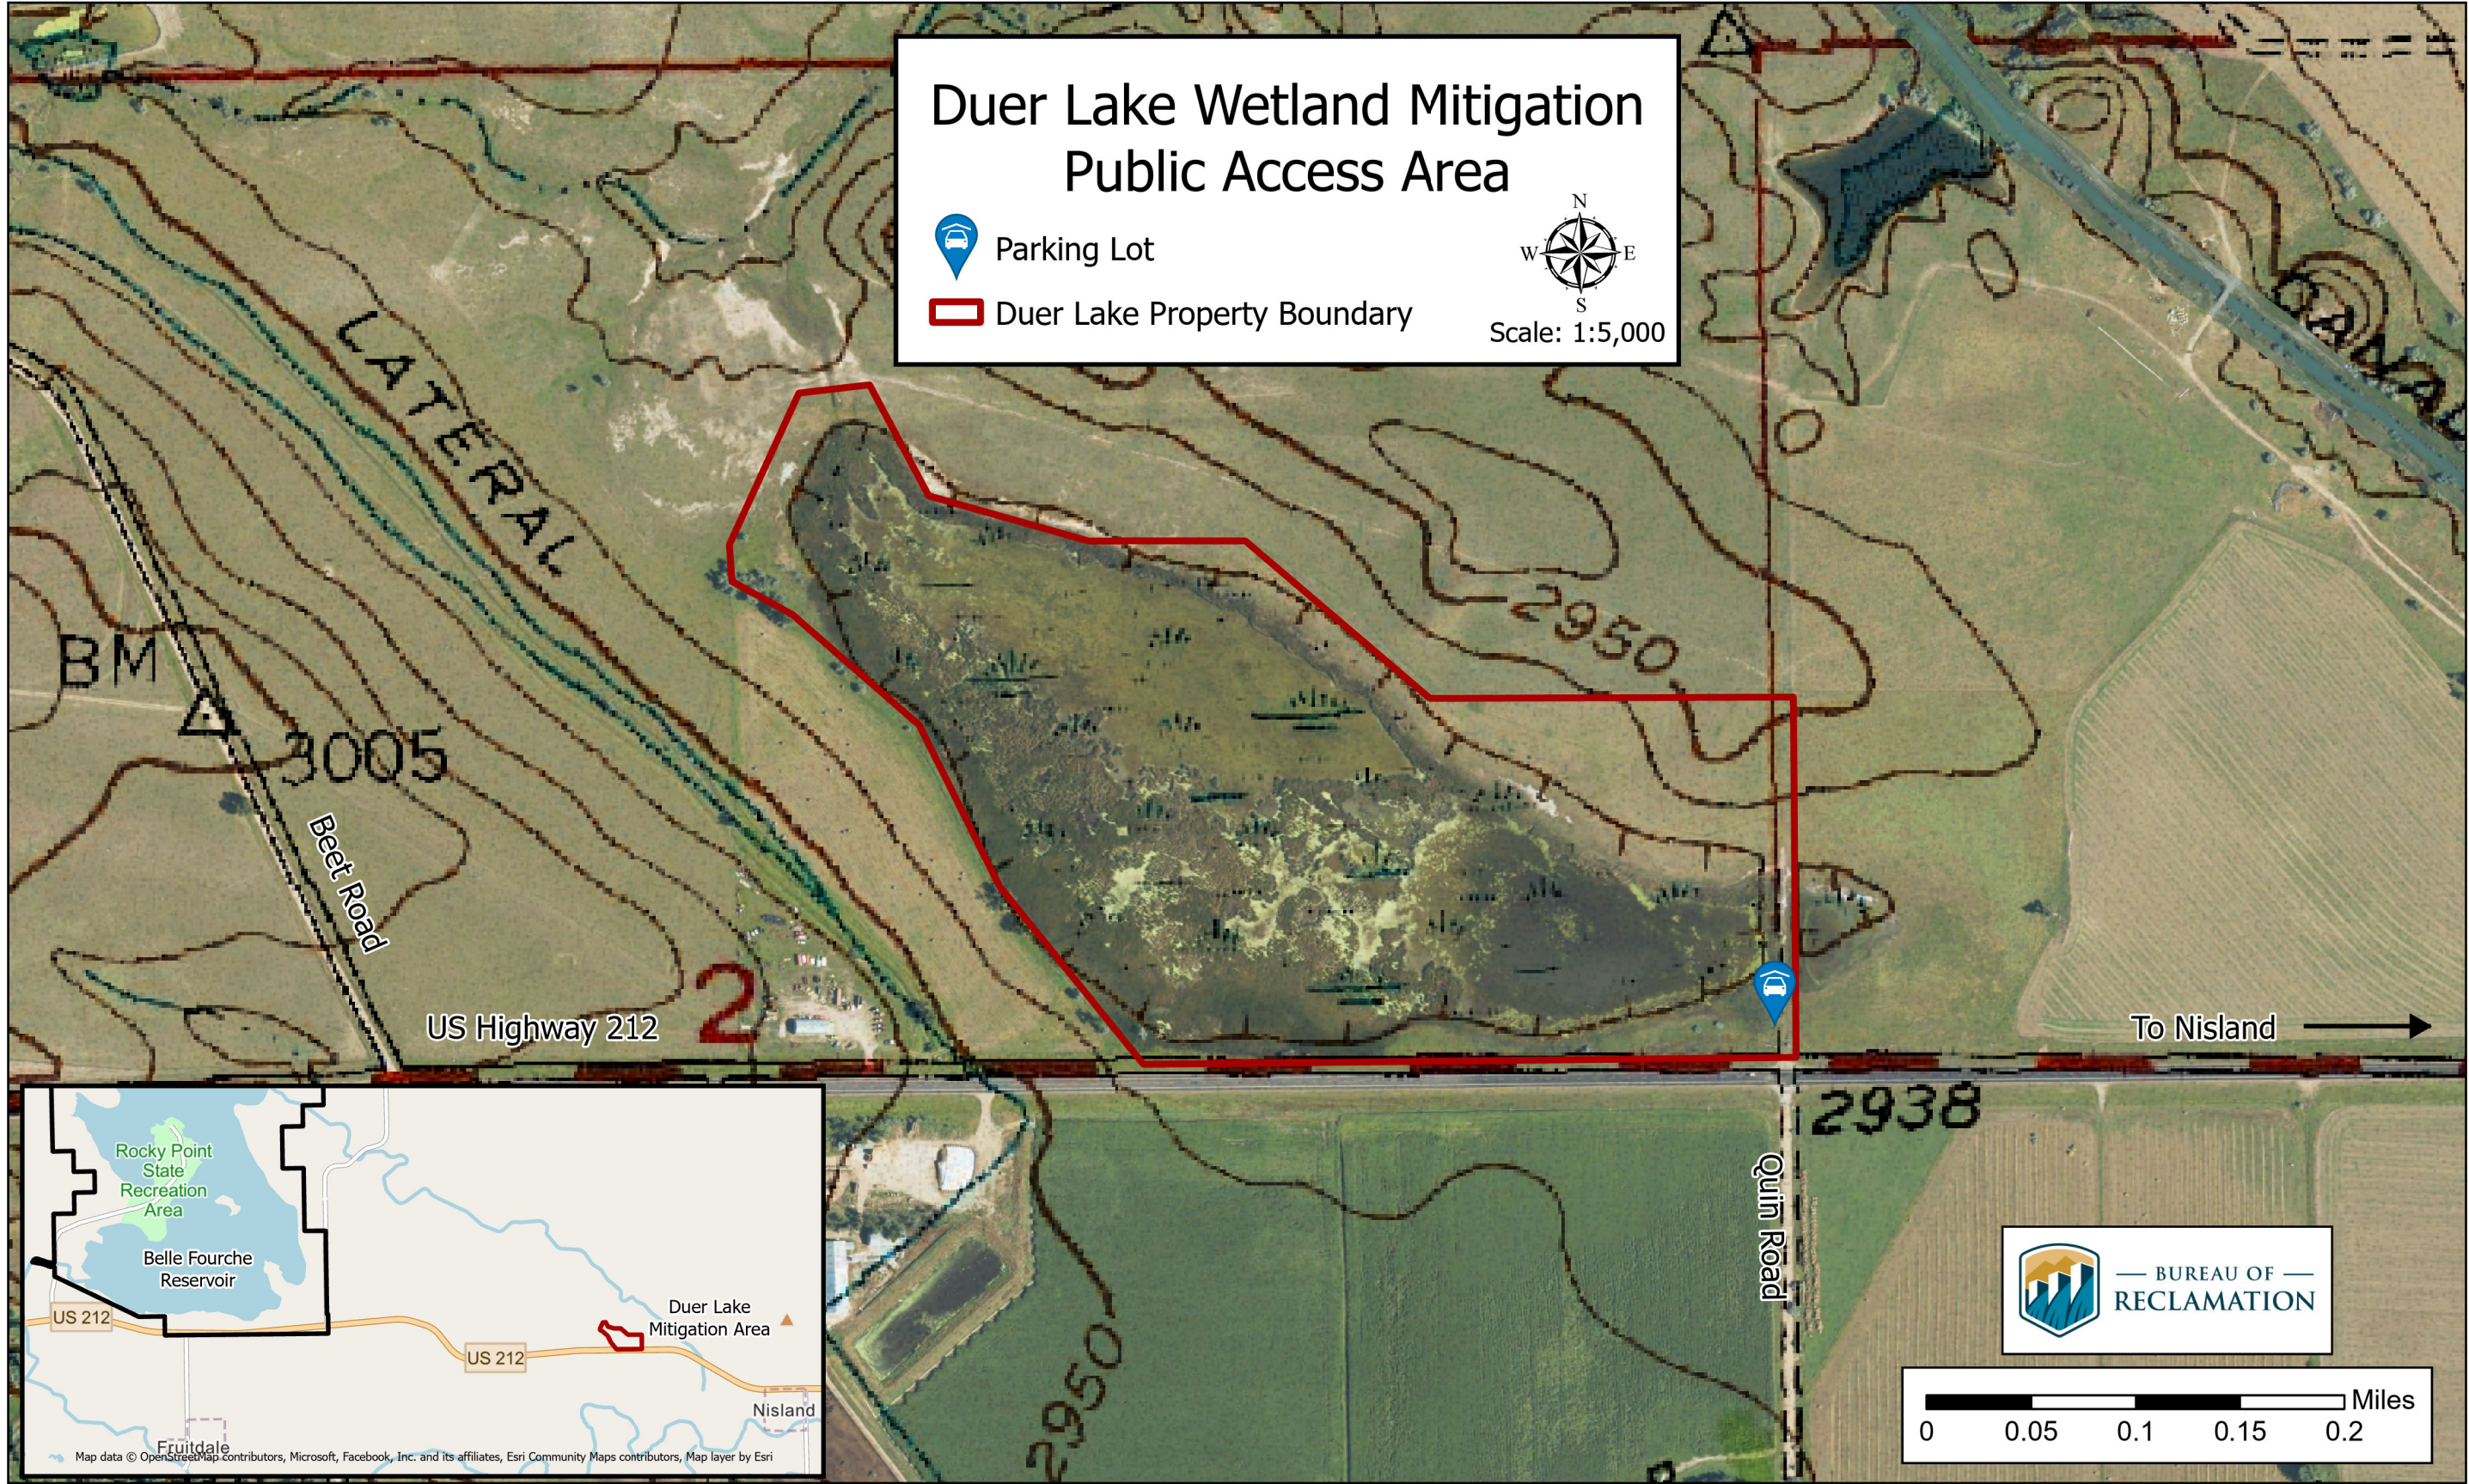

Duer Lake Wetland Mitigation Public Access Area

Parking Lot

Duer Lake Property Boundary

Scale: 1:5,000